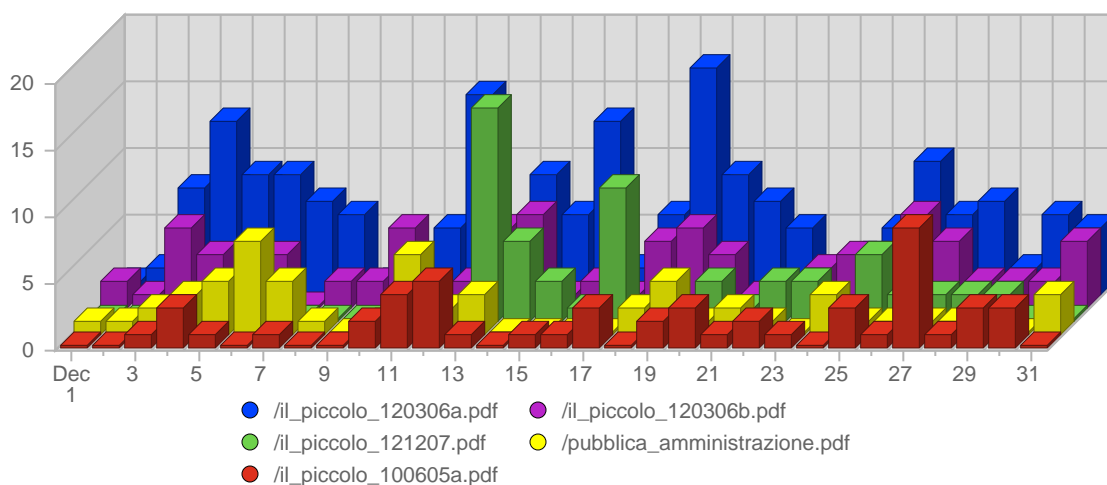

Pages and Content > Media & Downloads

Report Description

Report Description: Downloads during the month of December 2007
Report Range: Month of December 2007
Report Scope: Historical Data
List Size: 25 of 723

Breakdown

#	File	Total Downloads	Average Downloads Historically	Change	Percent of Downloads
1.	/il_piccolo_120306a.pdf	201	242,17	-33 ▼	2,29%
2.	/il_piccolo_120306b.pdf	99	108,92	+15 ▲	1,13%
3.	/il_piccolo_121207.pdf	61	-	+61 ▲	0,70%
4.	/pubblica_amministrazione.pdf	55	49,09	-26 ▼	0,63%
5.	/il_piccolo_100605a.pdf	52	58,25	+2 ▲	0,59%
6.	/messaggero_111207.pdf	51	-	+51 ▲	0,58%
7.	/il_piccolo_101207.pdf	48	-	+48 ▲	0,55%
8.	/il_piccolo_041207.pdf	47	-	+47 ▲	0,54%
9.	/messaggero_200904.pdf	45	11,42	+35 ▲	0,51%
10.	/messaggero_091207.pdf	44	-	+44 ▲	0,50%
11.	/poretti.pdf	44	23,64	-50 ▼	0,50%
12.	/il_piccolo_111207.pdf	43	-	+43 ▲	0,49%
13.	/audio/zvech_011007.mp3	43	16,50	+10 ▲	0,49%
14.	/messaggero_041207.pdf	43	-	+43 ▲	0,49%
15.	/magliana.pdf	41	15,20	+33 ▲	0,47%
16.	/il_piccolo_220405.pdf	40	41,17	0 ▬	0,46%
17.	/il_piccolo_070705.pdf	39	13,75	+10 ▲	0,44%

Continued on Page 2 ...