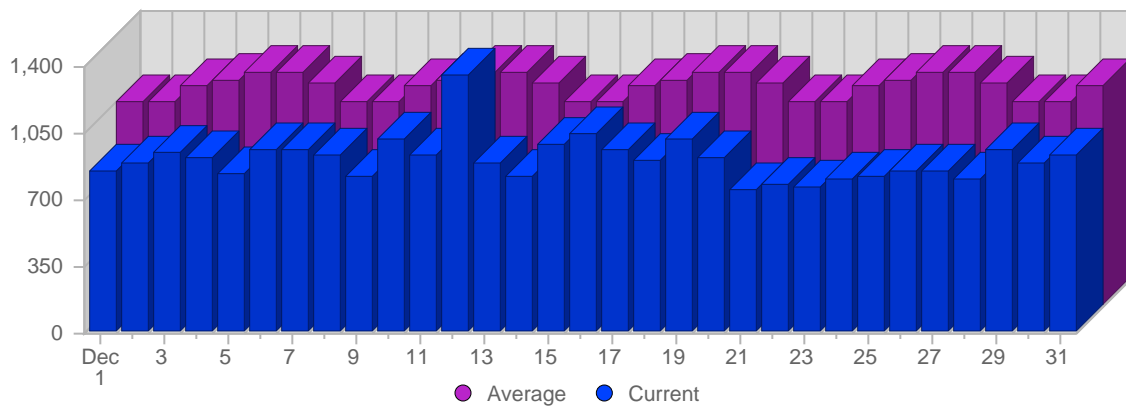

Traffic and Activity > Visits

Report Description

Report Description: Visits during the month of December 2007
Report Range: Month of December 2007
Report Scope: Historical Data

Historic Breakdown

Breakdown

Date	Total Visits	Average Visits Historically	Change	Percent of Total Visits
Sat Dec 1st, 2007	848	1,067.00	+848 ▲	3,02%
Sun Dec 2nd, 2007	887	1,068,32	+887 ▲	3,16%
Mon Dec 3rd, 2007	947	1,160,41	+947 ▲	3,37%
Tue Dec 4th, 2007	910	1,184,96	+910 ▲	3,24%
Wed Dec 5th, 2007	834	1,221,33	+834 ▲	2,97%
Thu Dec 6th, 2007	962	1,221,59	+962 ▲	3,42%
Fri Dec 7th, 2007	953	1,169,65	+953 ▲	3,39%
Sat Dec 8th, 2007	930	1,067.00	+82 ▲	3,31%
Sun Dec 9th, 2007	814	1,068,32	-73 ▼	2,90%
Mon Dec 10th, 2007	1,019	1,160,41	+72 ▲	3,63%
Tue Dec 11th, 2007	924	1,184,96	+14 ▲	3,29%
Wed Dec 12th, 2007	1,348	1,221,33	+514 ▲	4,80%
Thu Dec 13th, 2007	890	1,221,59	-72 ▼	3,17%
Fri Dec 14th, 2007	824	1,169,65	-129 ▼	2,93%
Sat Dec 15th, 2007	992	1,067.00	+62 ▲	3,53%
Sun Dec 16th, 2007	1,042	1,068,32	+228 ▲	3,71%
Mon Dec 17th, 2007	956	1,160,41	-63 ▼	3,40%
Tue Dec 18th, 2007	898	1,184,96	-26 ▼	3,20%
Wed Dec 19th, 2007	1,015	1,221,33	-333 ▼	3,61%
Thu Dec 20th, 2007	916	1,221,59	+26 ▲	3,26%
Fri Dec 21st, 2007	754	1,169,65	-70 ▼	2,68%
Sat Dec 22nd, 2007	776	1,067.00	-216 ▼	2,76%
Sun Dec 23rd, 2007	763	1,068,32	-279 ▼	2,72%
Mon Dec 24th, 2007	810	1,160,41	-146 ▼	2,88%
Tue Dec 25th, 2007	819	1,184,96	-79 ▼	2,91%
Wed Dec 26th, 2007	841	1,221,33	-174 ▼	2,99%
Thu Dec 27th, 2007	845	1,221,59	-71 ▼	3,01%
Fri Dec 28th, 2007	812	1,169,65	+58 ▲	2,89%
Sat Dec 29th, 2007	956	1,067.00	+180 ▲	3,40%
Sun Dec 30th, 2007	890	1,068,32	+127 ▲	3,17%
Mon Dec 31st, 2007	928	1,160,41	+118 ▲	3,30%
	28,103	14,761		