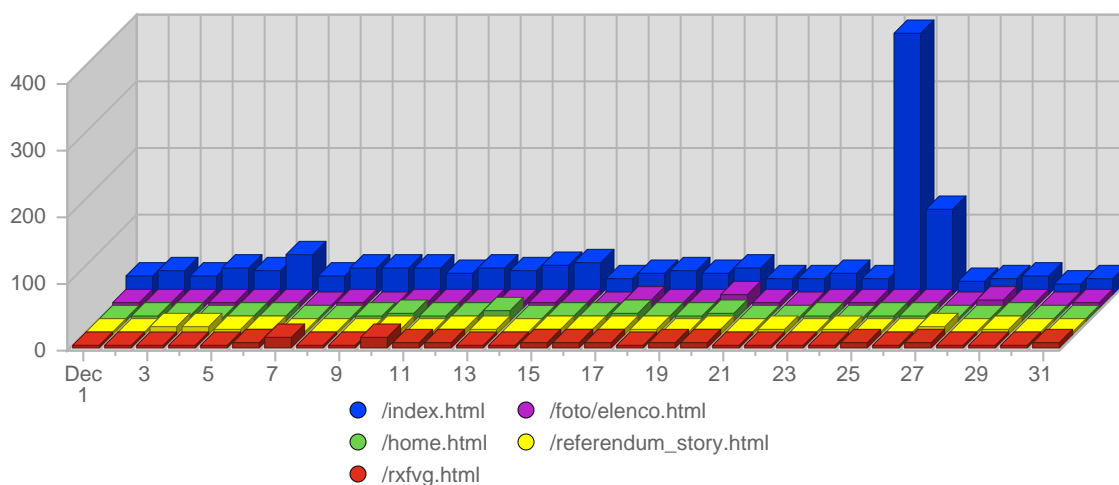

Pages and Content > Pages

Report Description

Report Description: Pages visitors viewed during the month of December 2007
Report Range: Month of December 2007
Report Scope: Historical Data
List Size: 25 of 3492

Breakdown

#	Title & Page	Total Page Views	Average Page Views Historically	Change	Percent of Page Views
1.	/index.html	1,474	1,205,33	-1,567 ▼	2,89%
2.	/foto/elenco.html	238	353,17	-18 ▼	0,47%
3.	/home.html	203	185,67	+26 ▲	0,40%
4.	/referendum_story.html	183	180,50	-1 ▼	0,36%
5.	/rxfgv.html	170	153,60	+22 ▲	0,33%
6.	/documenti.html	169	138,25	+35 ▲	0,33%
7.	/audio-video.html	160	133,08	+35 ▲	0,31%
8.	/comitato_260305.html	156	120,00	+40 ▲	0,31%
9.	/testi.html	149	119,67	+12 ▲	0,29%
10.	/risultati.html	146	193,92	+29 ▲	0,29%
11.	/gentili.html	128	120,00	+18 ▲	0,25%
12.	/snaidero.html	122	119,50	-17 ▼	0,24%
13.	/link.html	114	115,08	+23 ▲	0,22%
14.	/documenti_fvg.html	113	81,67	+29 ▲	0,22%
15.	/intervento_260304b.html	108	53,50	+67 ▲	0,21%
16.	/legalizzare_prostituzione.html	103	56,50	+32 ▲	0,20%
17.	/osimo.html	98	109,42	+14 ▲	0,19%

Continued on Page 2 ...