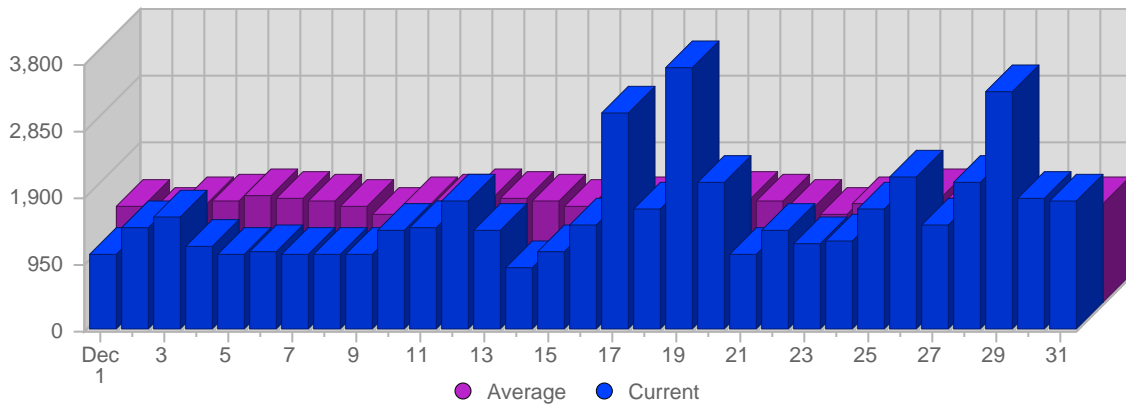

Traffic and Activity > Page Views

Report Description

Report Description: Page Views during the month of December 2007
 Report Range: Month of December 2007
 Report Scope: Historical Data

Historic Breakdown

Breakdown

Date	Total Page Views	Average Page Views Historically	Change	Percent of Total Page Views
Sat Dec 1st, 2007	1,098	1,382,22	+1,098 ▲	2,16%
Sun Dec 2nd, 2007	1,456	1,288,50	+1,456 ▲	2,86%
Mon Dec 3rd, 2007	1,620	1,425,98	+1,620 ▲	3,19%
Tue Dec 4th, 2007	1,199	1,453,48	+1,199 ▲	2,36%
Wed Dec 5th, 2007	1,097	1,550,37	+1,097 ▲	2,16%
Thu Dec 6th, 2007	1,125	1,508,37	+1,125 ▲	2,21%
Fri Dec 7th, 2007	1,065	1,446,44	+1,065 ▲	2,10%
Sat Dec 8th, 2007	1,097	1,382,22	-1 ▼	2,16%
Sun Dec 9th, 2007	1,083	1,288,50	-373 ▼	2,13%
Mon Dec 10th, 2007	1,422	1,425,98	-198 ▼	2,80%
Tue Dec 11th, 2007	1,460	1,453,48	+261 ▲	2,87%
Wed Dec 12th, 2007	1,827	1,550,37	+730 ▲	3,59%
Thu Dec 13th, 2007	1,412	1,508,37	+287 ▲	2,78%
Fri Dec 14th, 2007	904	1,446,44	-161 ▼	1,78%
Sat Dec 15th, 2007	1,136	1,382,22	+39 ▲	2,23%
Sun Dec 16th, 2007	1,512	1,288,50	+429 ▲	2,97%
Mon Dec 17th, 2007	3,084	1,425,98	+1,662 ▲	6,07%
Tue Dec 18th, 2007	1,745	1,453,48	+285 ▲	3,43%
Wed Dec 19th, 2007	3,738	1,550,37	+1,911 ▲	7,35%
Thu Dec 20th, 2007	2,098	1,508,37	+686 ▲	4,13%
Fri Dec 21st, 2007	1,086	1,446,44	+182 ▲	2,14%
Sat Dec 22nd, 2007	1,437	1,382,22	+301 ▲	2,83%
Sun Dec 23rd, 2007	1,221	1,288,50	-291 ▼	2,40%
Mon Dec 24th, 2007	1,270	1,425,98	-1,814 ▼	2,50%
Tue Dec 25th, 2007	1,731	1,453,48	-14 ▼	3,41%
Wed Dec 26th, 2007	2,176	1,550,37	-1,562 ▼	4,28%
Thu Dec 27th, 2007	1,510	1,508,37	-588 ▼	2,97%
Fri Dec 28th, 2007	2,103	1,446,44	+1,017 ▲	4,14%
Sat Dec 29th, 2007	3,409	1,382,22	+1,972 ▲	6,71%
Sun Dec 30th, 2007	1,875	1,288,50	+654 ▲	3,69%
Mon Dec 31st, 2007	1,845	1,425,98	+575 ▲	3,63%
	50,841	40,243		