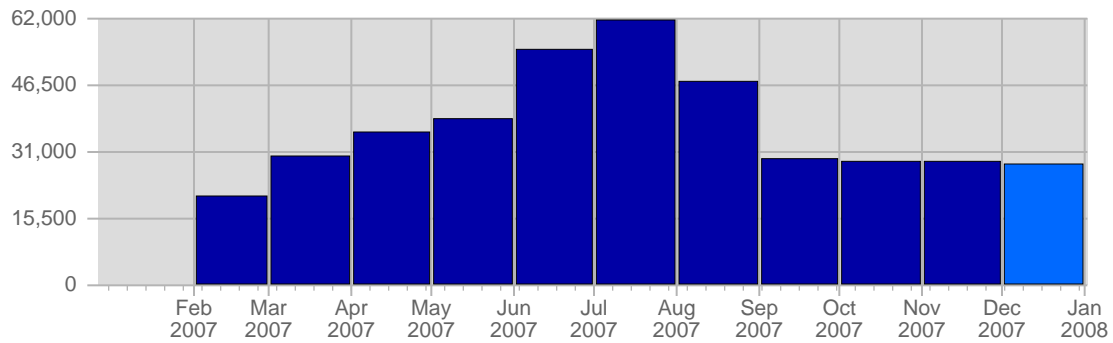

Breakdown

Date	Total Page Views	Average Page Views Historically	Change	Percent of Total Page Views
Sat Dec 1st, 2007	1,098	1,382,22	+1,098 ▲	2,16%
Sun Dec 2nd, 2007	1,456	1,288,50	+1,456 ▲	2,86%
Mon Dec 3rd, 2007	1,620	1,425,98	+1,620 ▲	3,19%
Tue Dec 4th, 2007	1,199	1,453,48	+1,199 ▲	2,36%
Wed Dec 5th, 2007	1,097	1,550,37	+1,097 ▲	2,16%
Thu Dec 6th, 2007	1,125	1,508,37	+1,125 ▲	2,21%
Fri Dec 7th, 2007	1,065	1,446,44	+1,065 ▲	2,10%
Sat Dec 8th, 2007	1,097	1,382,22	-1 ▼	2,16%
Sun Dec 9th, 2007	1,083	1,288,50	-373 ▼	2,13%
Mon Dec 10th, 2007	1,422	1,425,98	-198 ▼	2,80%
Tue Dec 11th, 2007	1,460	1,453,48	+261 ▲	2,87%
Wed Dec 12th, 2007	1,827	1,550,37	+730 ▲	3,59%
Thu Dec 13th, 2007	1,412	1,508,37	+287 ▲	2,78%
Fri Dec 14th, 2007	904	1,446,44	-161 ▼	1,78%
Sat Dec 15th, 2007	1,136	1,382,22	+39 ▲	2,23%
Sun Dec 16th, 2007	1,512	1,288,50	+429 ▲	2,97%
Mon Dec 17th, 2007	3,084	1,425,98	+1,662 ▲	6,07%
Tue Dec 18th, 2007	1,745	1,453,48	+285 ▲	3,43%
Wed Dec 19th, 2007	3,738	1,550,37	+1,911 ▲	7,35%
Thu Dec 20th, 2007	2,098	1,508,37	+686 ▲	4,13%
Fri Dec 21st, 2007	1,086	1,446,44	+182 ▲	2,14%
Sat Dec 22nd, 2007	1,437	1,382,22	+301 ▲	2,83%
Sun Dec 23rd, 2007	1,221	1,288,50	-291 ▼	2,40%
Mon Dec 24th, 2007	1,270	1,425,98	-1,814 ▼	2,50%
Tue Dec 25th, 2007	1,731	1,453,48	-14 ▼	3,41%
Wed Dec 26th, 2007	2,176	1,550,37	-1,562 ▼	4,28%
Thu Dec 27th, 2007	1,510	1,508,37	-588 ▼	2,97%
Fri Dec 28th, 2007	2,103	1,446,44	+1,017 ▲	4,14%
Sat Dec 29th, 2007	3,409	1,382,22	+1,972 ▲	6,71%
Sun Dec 30th, 2007	1,875	1,288,50	+654 ▲	3,69%
Mon Dec 31st, 2007	1,845	1,425,98	+575 ▲	3,63%
	50,841	40,243		

Traffic and Activity > Visits

Report Description

Report Description: Visits during the month of December 2007
Report Range: Month of December 2007
Report Scope: Historical Data

Historic Breakdown

Breakdown