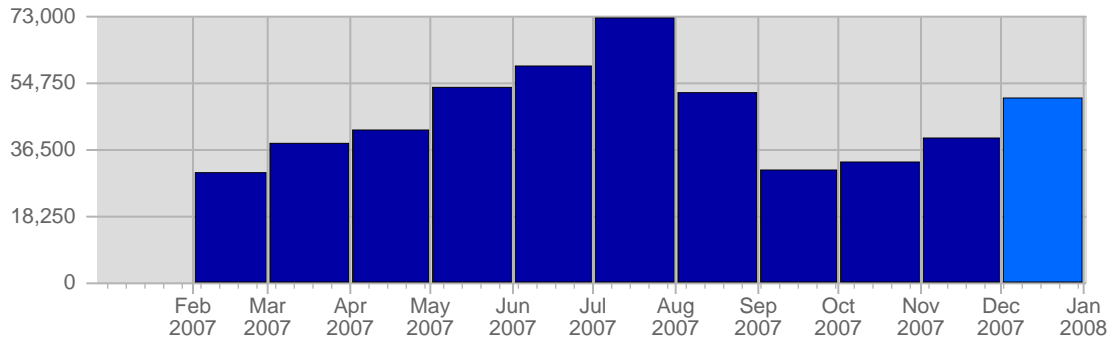

Traffic and Activity > Page Views

Report Description

Report Description: Page Views during the month of December 2007
 Report Range: Month of December 2007
 Report Scope: Historical Data

Historic Breakdown

Breakdown

Date	Total Page Views	Average Page Views Historically	Change	Percent of Total Page Views
Sat Dec 1st, 2007	1,098	1,382,22	+1,098 ▲	2,16%
Sun Dec 2nd, 2007	1,456	1,288,50	+1,456 ▲	2,86%
Mon Dec 3rd, 2007	1,620	1,425,98	+1,620 ▲	3,19%
Tue Dec 4th, 2007	1,199	1,453,48	+1,199 ▲	2,36%
Wed Dec 5th, 2007	1,097	1,550,37	+1,097 ▲	2,16%
Thu Dec 6th, 2007	1,125	1,508,37	+1,125 ▲	2,21%
Fri Dec 7th, 2007	1,065	1,446,44	+1,065 ▲	2,10%
Sat Dec 8th, 2007	1,097	1,382,22	-1 ▼	2,16%
Sun Dec 9th, 2007	1,083	1,288,50	-373 ▼	2,13%
Mon Dec 10th, 2007	1,422	1,425,98	-198 ▼	2,80%
Tue Dec 11th, 2007	1,460	1,453,48	+261 ▲	2,87%
Wed Dec 12th, 2007	1,827	1,550,37	+730 ▲	3,59%
Thu Dec 13th, 2007	1,412	1,508,37	+287 ▲	2,78%
Fri Dec 14th, 2007	904	1,446,44	-161 ▼	1,78%
Sat Dec 15th, 2007	1,136	1,382,22	+39 ▲	2,23%
Sun Dec 16th, 2007	1,512	1,288,50	+429 ▲	2,97%
Mon Dec 17th, 2007	3,084	1,425,98	+1,662 ▲	6,07%
Tue Dec 18th, 2007	1,745	1,453,48	+285 ▲	3,43%
Wed Dec 19th, 2007	3,738	1,550,37	+1,911 ▲	7,35%
Thu Dec 20th, 2007	2,098	1,508,37	+686 ▲	4,13%
Fri Dec 21st, 2007	1,086	1,446,44	+182 ▲	2,14%
Sat Dec 22nd, 2007	1,437	1,382,22	+301 ▲	2,83%
Sun Dec 23rd, 2007	1,221	1,288,50	-291 ▼	2,40%
Mon Dec 24th, 2007	1,270	1,425,98	-1,814 ▼	2,50%
Tue Dec 25th, 2007	1,731	1,453,48	-14 ▼	3,41%
Wed Dec 26th, 2007	2,176	1,550,37	-1,562 ▼	4,28%
Thu Dec 27th, 2007	1,510	1,508,37	-588 ▼	2,97%
Fri Dec 28th, 2007	2,103	1,446,44	+1,017 ▲	4,14%
Sat Dec 29th, 2007	3,409	1,382,22	+1,972 ▲	6,71%
Sun Dec 30th, 2007	1,875	1,288,50	+654 ▲	3,69%
Mon Dec 31st, 2007	1,845	1,425,98	+575 ▲	3,63%
	50,841	40,243		