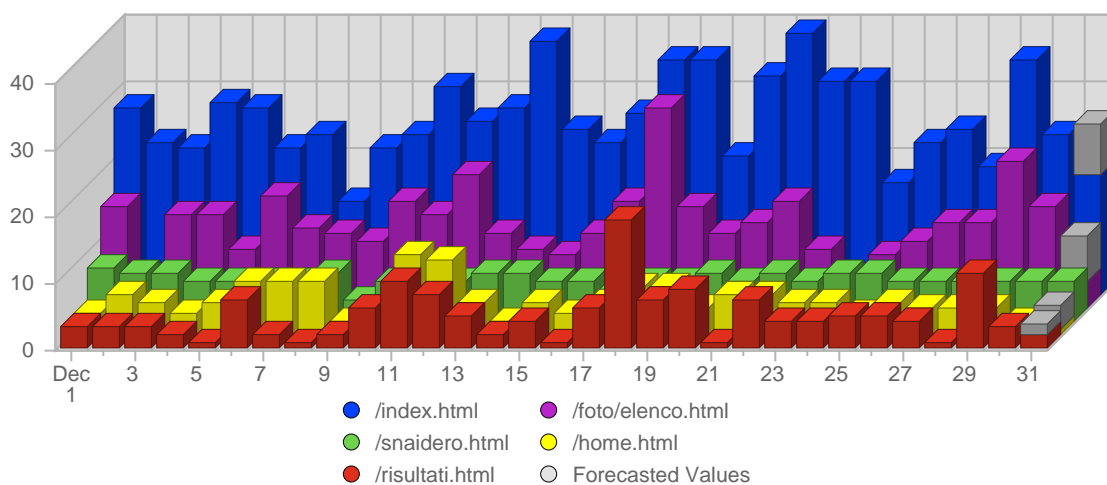

Pages and Content > Pages

Report Description

Report Description: Pages visitors viewed during the month of December 2006
Report Range: Month of December 2006
Report Scope: Live Data (forecasted values)
List Size: 25 of 2910

Breakdown

#	Title & Page	Total Page Views	Average Page Views Historically	Forecasted Page Views this Period	Percent of Page Views
1.	/index.html	822	775.33	945.80	2.87%
2.	/foto/elenco.html	396	423.33	485.76	1.38%
3.	/snaidero.html	193	126.67	176.72	0.67%
4.	/home.html	157	98.00	132.00	0.55%
5.	/risultati.html	148	146.00	161.28	0.52%
6.	/documenti.html	115	134.00	143.08	0.40%
7.	/gentili.html	112	144.33	164.84	0.39%
8.	/referendum_story.html	104	77.67	109.72	0.36%
9.	/foto_161206/index.html	101	-	-	0.35%
10.	/audio-video.html	99	174.33	186.36	0.35%
11.	/link.html	98	128.67	152.96	0.34%
12.	/testi.html	93	84.00	125.40	0.32%
13.	/ rassegna_pdf.html	93	156.00	153.16	0.32%
14.	/foto_capezzone/index.html	90	113.00	151.68	0.31%
15.	/comitato_260305.html	90	80.00	117.72	0.31%
16.	/foto_pipi/index.html	84	50.67	70.92	0.29%
17.	/padova_041106/index.html	75	-	-	0.26%

Continued on Page 2 ...