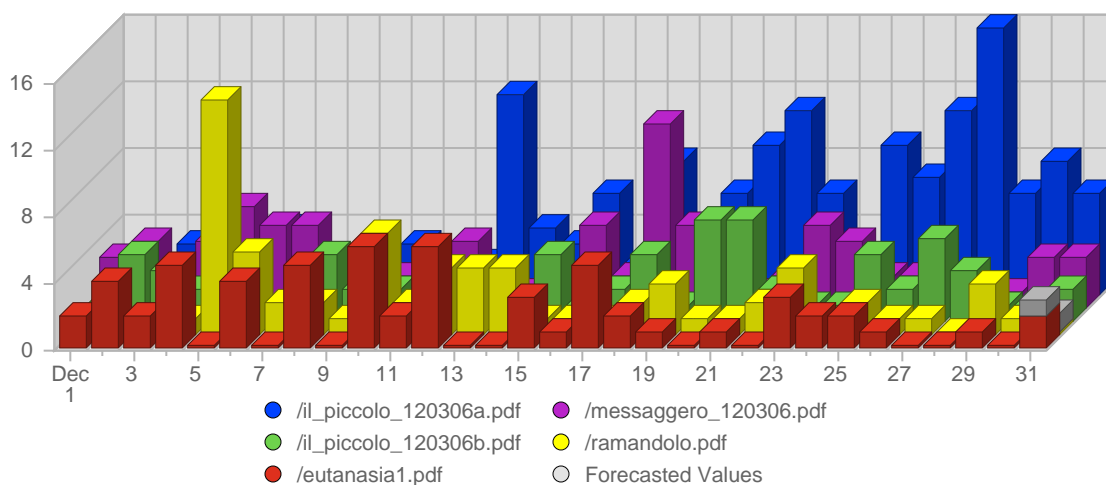

Pages and Content > Media & Downloads

Report Description

Report Description: Downloads during the month of December 2006
Report Range: Month of December 2006
Report Scope: Live Data (forecasted values)
List Size: 25 of 520

Breakdown

#	File	Total Downloads	Average Downloads Historically	Forecasted Downloads this Period	Percent of Downloads
1.	/il_piccolo_120306a.pdf	155	61.67	100.96	3.42%
2.	/messaggero_120306.pdf	97	69.33	108.56	2.14%
3.	/il_piccolo_120306b.pdf	71	45.33	68.52	1.57%
4.	/ramandolo.pdf	69	-	-	1.52%
5.	/eutanasia1.pdf	60	-	-	1.33%
6.	/riforme.pdf	44	-	-	0.97%
7.	/statistiche_1006.pdf	36	-	-	0.80%
8.	/verbale1.pdf	36	10.33	14.84	0.80%
9.	/il_piccolo_250706.pdf	35	11.67	20.12	0.77%
10.	/messaggero_301006.pdf	33	21.50	18.40	0.73%
11.	/pdl_2003a.pdf	32	13.67	20.76	0.71%
12.	/messaggero_161206.pdf	32	-	-	0.71%
13.	/coscioni.pdf	32	3.67	6.24	0.71%
14.	/il_piccolo_081106.pdf	31	-	-	0.69%
15.	/statistiche_1106.pdf	30	-	-	0.66%
16.	/bellarmino.pdf	29	-	-	0.64%
17.	/poropat.pdf	29	8.33	10.28	0.64%

Continued on Page 2 ...