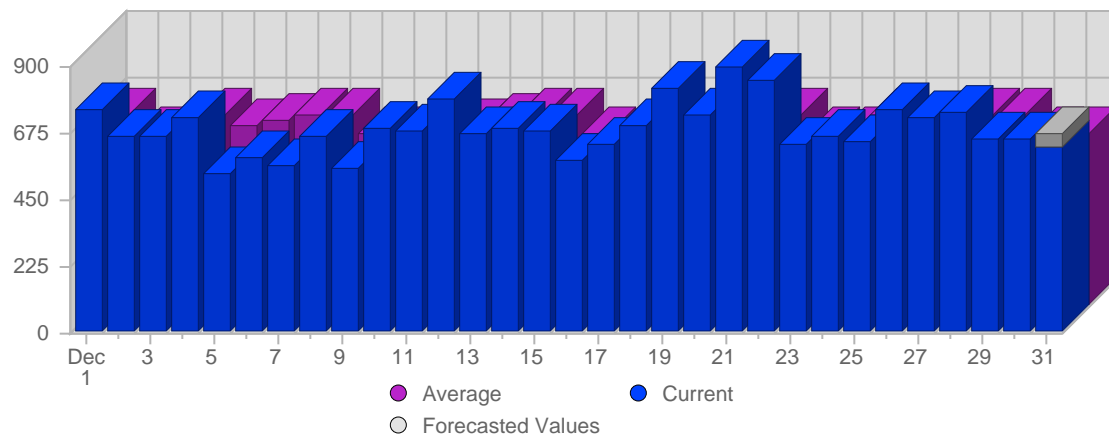

Traffic and Activity > Visits

Report Description

Report Description: Visits during the month of December 2006
 Report Range: Month of December 2006
 Report Scope: Live Data (forecasted values)

Historic Breakdown

Breakdown

Date	Total Visits	Average Visits Historically	Forecasted Visits this Period	Percent of Total Visits
Fri Dec 1st, 2006	750	638.56	-	3.57%
Sat Dec 2nd, 2006	656	578.63	-	3.12%
Sun Dec 3rd, 2006	659	578.13	-	3.14%
Mon Dec 4th, 2006	719	635.00	-	3.42%
Tue Dec 5th, 2006	527	606.50	-	2.51%
Wed Dec 6th, 2006	585	620.38	-	2.78%
Thu Dec 7th, 2006	554	641.44	-	2.64%
Fri Dec 8th, 2006	656	638.56	-	3.12%
Sat Dec 9th, 2006	552	578.63	-	2.63%
Sun Dec 10th, 2006	680	578.13	-	3.23%
Mon Dec 11th, 2006	671	635.00	-	3.19%
Tue Dec 12th, 2006	781	606.50	-	3.72%
Wed Dec 13th, 2006	667	620.38	-	3.17%
Thu Dec 14th, 2006	683	641.44	-	3.25%
Fri Dec 15th, 2006	674	638.56	-	3.21%
Sat Dec 16th, 2006	575	578.63	-	2.74%
Sun Dec 17th, 2006	633	578.13	-	3.01%
Mon Dec 18th, 2006	695	635.00	-	3.31%
Tue Dec 19th, 2006	815	606.50	-	3.88%
Wed Dec 20th, 2006	729	620.38	-	3.47%
Thu Dec 21st, 2006	888	641.44	-	4.22%
Fri Dec 22nd, 2006	842	638.56	-	4.01%
Sat Dec 23rd, 2006	626	578.63	-	2.98%
Sun Dec 24th, 2006	656	578.13	-	3.12%
Mon Dec 25th, 2006	639	635.00	-	3.04%
Tue Dec 26th, 2006	746	606.50	-	3.55%
Wed Dec 27th, 2006	717	620.38	-	3.41%
Thu Dec 28th, 2006	738	641.44	-	3.51%
Fri Dec 29th, 2006	645	638.56	-	3.07%
Sat Dec 30th, 2006	648	578.63	-	3.08%
Sun Dec 31st, 2006	618	578.13	679.44	2.94%
	21,024	12,356	17,125	