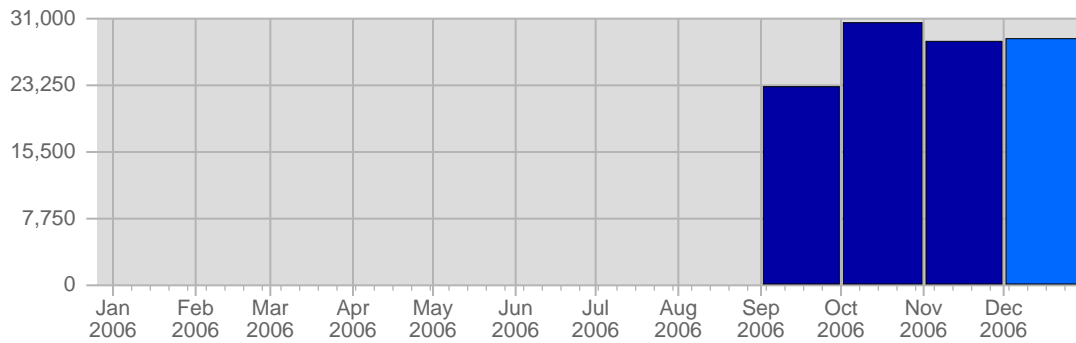

Traffic and Activity > Page Views

Report Description

Report Description: Page Views during the month of December 2006
 Report Range: Month of December 2006
 Report Scope: Live Data (forecasted values)

Historic Breakdown

Breakdown

Date	Total Page Views	Average Page Views Historically	Forecasted Page Views this Period	Percent of Total Page Views
Fri Dec 1st, 2006	1,002	946.50	-	3.49%
Sat Dec 2nd, 2006	672	1,089.50	-	2.34%
Sun Dec 3rd, 2006	1,179	995.31	-	4.11%
Mon Dec 4th, 2006	1,102	1,067.75	-	3.84%
Tue Dec 5th, 2006	657	858.13	-	2.29%
Wed Dec 6th, 2006	966	782.69	-	3.37%
Thu Dec 7th, 2006	887	852.44	-	3.09%
Fri Dec 8th, 2006	1,049	946.50	-	3.66%
Sat Dec 9th, 2006	1,423	1,089.50	-	4.96%
Sun Dec 10th, 2006	923	995.31	-	3.22%
Mon Dec 11th, 2006	1,679	1,067.75	-	5.85%
Tue Dec 12th, 2006	1,309	858.13	-	4.56%
Wed Dec 13th, 2006	758	782.69	-	2.64%
Thu Dec 14th, 2006	931	852.44	-	3.25%
Fri Dec 15th, 2006	652	946.50	-	2.27%
Sat Dec 16th, 2006	545	1,089.50	-	1.90%
Sun Dec 17th, 2006	796	995.31	-	2.78%
Mon Dec 18th, 2006	1,045	1,067.75	-	3.64%
Tue Dec 19th, 2006	1,091	858.13	-	3.80%
Wed Dec 20th, 2006	735	782.69	-	2.56%
Thu Dec 21st, 2006	1,003	852.44	-	3.50%
Fri Dec 22nd, 2006	1,022	946.50	-	3.56%
Sat Dec 23rd, 2006	609	1,089.50	-	2.12%
Sun Dec 24th, 2006	598	995.31	-	2.09%
Mon Dec 25th, 2006	861	1,067.75	-	3.00%
Tue Dec 26th, 2006	735	858.13	-	2.56%
Wed Dec 27th, 2006	627	782.69	-	2.19%
Thu Dec 28th, 2006	603	852.44	-	2.10%
Fri Dec 29th, 2006	964	946.50	-	3.36%
Sat Dec 30th, 2006	1,137	1,089.50	-	3.96%
Sun Dec 31st, 2006	1,122	995.31	784.21	3.91%
	28,682	19,606	27,021	

Traffic and Activity > Visits

Report Description

Report Description: Visits during the month of December 2006
 Report Range: Month of December 2006
 Report Scope: Live Data (forecasted values)

Historic Breakdown