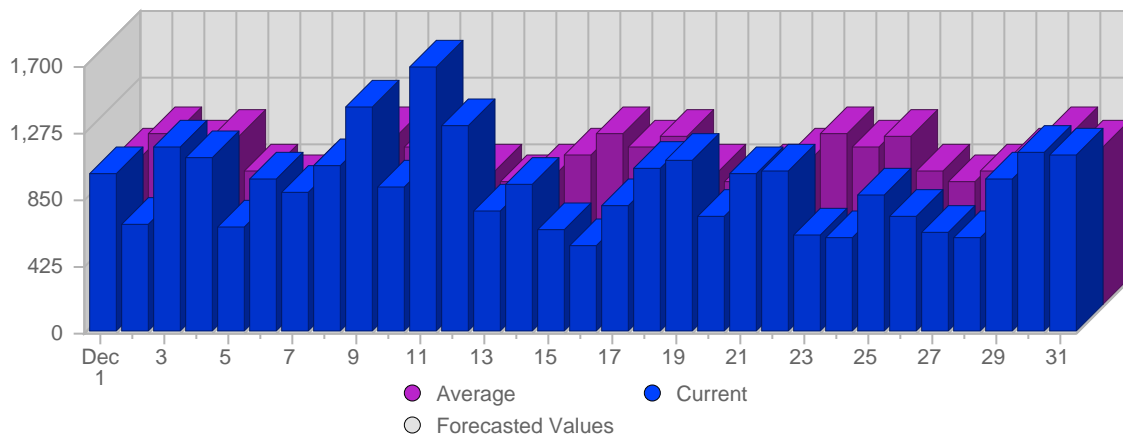

Traffic and Activity > Page Views

Report Description

Report Description: Page Views during the month of December 2006
 Report Range: Month of December 2006
 Report Scope: Live Data (forecasted values)

Historic Breakdown

Breakdown

Date	Total Page Views	Average Page Views Historically	Forecasted Page Views this Period	Percent of Total Page Views
Fri Dec 1st, 2006	1,002	946.50	-	3.49%
Sat Dec 2nd, 2006	672	1,089.50	-	2.34%
Sun Dec 3rd, 2006	1,179	995.31	-	4.11%
Mon Dec 4th, 2006	1,102	1,067.75	-	3.84%
Tue Dec 5th, 2006	657	858.13	-	2.29%
Wed Dec 6th, 2006	966	782.69	-	3.37%
Thu Dec 7th, 2006	887	852.44	-	3.09%
Fri Dec 8th, 2006	1,049	946.50	-	3.66%
Sat Dec 9th, 2006	1,423	1,089.50	-	4.96%
Sun Dec 10th, 2006	923	995.31	-	3.22%
Mon Dec 11th, 2006	1,679	1,067.75	-	5.85%
Tue Dec 12th, 2006	1,309	858.13	-	4.56%
Wed Dec 13th, 2006	758	782.69	-	2.64%
Thu Dec 14th, 2006	931	852.44	-	3.25%
Fri Dec 15th, 2006	652	946.50	-	2.27%
Sat Dec 16th, 2006	545	1,089.50	-	1.90%
Sun Dec 17th, 2006	796	995.31	-	2.78%
Mon Dec 18th, 2006	1,045	1,067.75	-	3.64%
Tue Dec 19th, 2006	1,091	858.13	-	3.80%
Wed Dec 20th, 2006	735	782.69	-	2.56%
Thu Dec 21st, 2006	1,003	852.44	-	3.50%
Fri Dec 22nd, 2006	1,022	946.50	-	3.56%
Sat Dec 23rd, 2006	609	1,089.50	-	2.12%
Sun Dec 24th, 2006	598	995.31	-	2.09%
Mon Dec 25th, 2006	861	1,067.75	-	3.00%
Tue Dec 26th, 2006	735	858.13	-	2.56%
Wed Dec 27th, 2006	627	782.69	-	2.19%
Thu Dec 28th, 2006	603	852.44	-	2.10%
Fri Dec 29th, 2006	964	946.50	-	3.36%
Sat Dec 30th, 2006	1,137	1,089.50	-	3.96%
Sun Dec 31st, 2006	1,122	995.31	784.21	3.91%
	28,682	19,606	27,021	

Traffic and Activity > Visits

Report Description

Report Description: Visits during the month of December 2006
 Report Range: Month of December 2006
 Report Scope: Live Data (forecasted values)

Historic Breakdown