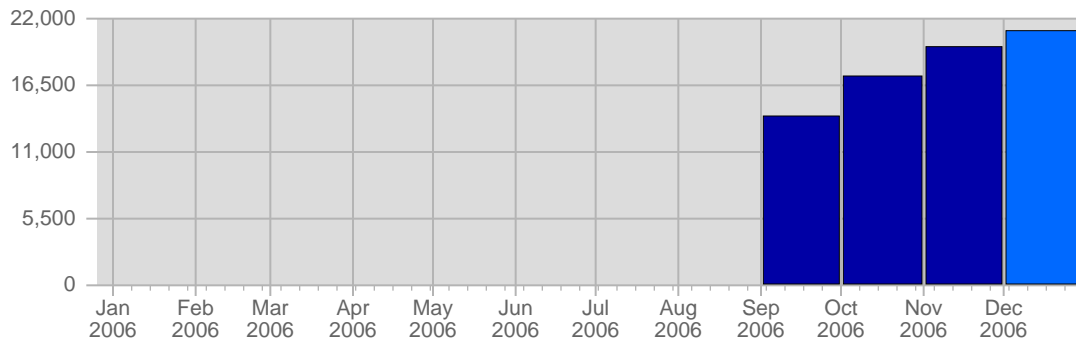

Breakdown

Date	Total Page Views	Average Page Views Historically	Forecasted Page Views this Period	Percent of Total Page Views
Fri Dec 1st, 2006	1,002	946.50	-	3.49%
Sat Dec 2nd, 2006	672	1,089.50	-	2.34%
Sun Dec 3rd, 2006	1,179	995.31	-	4.11%
Mon Dec 4th, 2006	1,102	1,067.75	-	3.84%
Tue Dec 5th, 2006	657	858.13	-	2.29%
Wed Dec 6th, 2006	966	782.69	-	3.37%
Thu Dec 7th, 2006	887	852.44	-	3.09%
Fri Dec 8th, 2006	1,049	946.50	-	3.66%
Sat Dec 9th, 2006	1,423	1,089.50	-	4.96%
Sun Dec 10th, 2006	923	995.31	-	3.22%
Mon Dec 11th, 2006	1,679	1,067.75	-	5.85%
Tue Dec 12th, 2006	1,309	858.13	-	4.56%
Wed Dec 13th, 2006	758	782.69	-	2.64%
Thu Dec 14th, 2006	931	852.44	-	3.25%
Fri Dec 15th, 2006	652	946.50	-	2.27%
Sat Dec 16th, 2006	545	1,089.50	-	1.90%
Sun Dec 17th, 2006	796	995.31	-	2.78%
Mon Dec 18th, 2006	1,045	1,067.75	-	3.64%
Tue Dec 19th, 2006	1,091	858.13	-	3.80%
Wed Dec 20th, 2006	735	782.69	-	2.56%
Thu Dec 21st, 2006	1,003	852.44	-	3.50%
Fri Dec 22nd, 2006	1,022	946.50	-	3.56%
Sat Dec 23rd, 2006	609	1,089.50	-	2.12%
Sun Dec 24th, 2006	598	995.31	-	2.09%
Mon Dec 25th, 2006	861	1,067.75	-	3.00%
Tue Dec 26th, 2006	735	858.13	-	2.56%
Wed Dec 27th, 2006	627	782.69	-	2.19%
Thu Dec 28th, 2006	603	852.44	-	2.10%
Fri Dec 29th, 2006	964	946.50	-	3.36%
Sat Dec 30th, 2006	1,137	1,089.50	-	3.96%
Sun Dec 31st, 2006	1,122	995.31	784.21	3.91%
	28,682	19,606	27,021	

Traffic and Activity > Visits

Report Description

Report Description: Visits during the month of December 2006
 Report Range: Month of December 2006
 Report Scope: Live Data (forecasted values)

Historic Breakdown