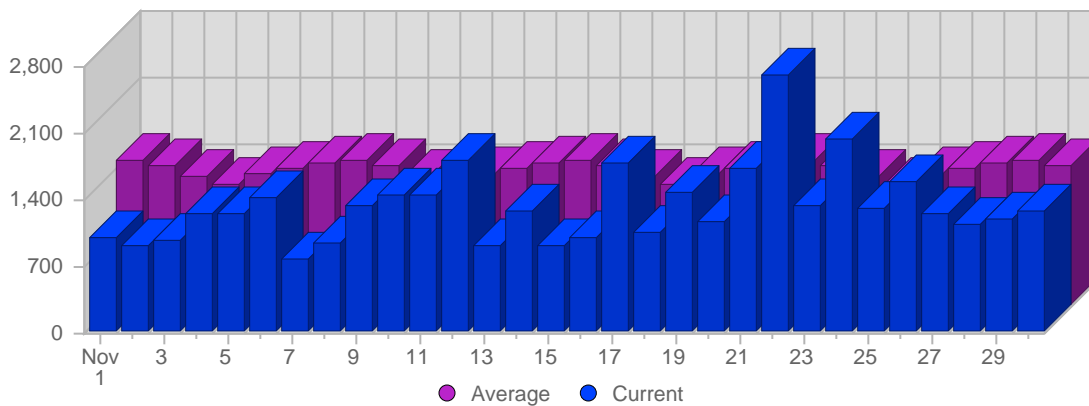

Traffic and Activity > Page Views

Report Description

Report Description: Page Views during the month of November 2007
 Report Range: Month of November 2007
 Report Scope: Historical Data

Historic Breakdown

Breakdown

Date	Total Page Views	Average Page Views Historically	Change	Percent of Total Page Views
Thu Nov 1st, 2007	980	1,512,37	+980 ▲	2,48%
Fri Nov 2nd, 2007	909	1,463,06	+909 ▲	2,30%
Sat Nov 3rd, 2007	970	1,356,39	+970 ▲	2,45%
Sun Nov 4th, 2007	1,236	1,285,96	+309 ▲	3,12%
Mon Nov 5th, 2007	1,258	1,388,33	-29 ▼	3,18%
Tue Nov 6th, 2007	1,418	1,450,92	+435 ▲	3,58%
Wed Nov 7th, 2007	778	1,504,96	-135 ▼	1,97%
Thu Nov 8th, 2007	935	1,512,37	-45 ▼	2,36%
Fri Nov 9th, 2007	1,326	1,463,06	+417 ▲	3,35%
Sat Nov 10th, 2007	1,452	1,356,39	+482 ▲	3,67%
Sun Nov 11th, 2007	1,440	1,285,96	+204 ▲	3,64%
Mon Nov 12th, 2007	1,807	1,388,33	+549 ▲	4,57%
Tue Nov 13th, 2007	897	1,450,92	-521 ▼	2,27%
Wed Nov 14th, 2007	1,271	1,504,96	+493 ▲	3,21%
Thu Nov 15th, 2007	906	1,512,37	-29 ▼	2,29%
Fri Nov 16th, 2007	989	1,463,06	-337 ▼	2,50%
Sat Nov 17th, 2007	1,782	1,356,39	+330 ▲	4,50%
Sun Nov 18th, 2007	1,048	1,285,96	-392 ▼	2,65%
Mon Nov 19th, 2007	1,475	1,388,33	-332 ▼	3,73%
Tue Nov 20th, 2007	1,172	1,450,92	+275 ▲	2,96%
Wed Nov 21st, 2007	1,723	1,504,96	+452 ▲	4,36%
Thu Nov 22nd, 2007	2,713	1,512,37	+1,807 ▲	6,86%
Fri Nov 23rd, 2007	1,329	1,463,06	+340 ▲	3,36%
Sat Nov 24th, 2007	2,020	1,356,39	+238 ▲	5,11%
Sun Nov 25th, 2007	1,295	1,285,96	+247 ▲	3,27%
Mon Nov 26th, 2007	1,579	1,388,33	+104 ▲	3,99%
Tue Nov 27th, 2007	1,258	1,450,92	+86 ▲	3,18%
Wed Nov 28th, 2007	1,139	1,504,96	-584 ▼	2,88%
Thu Nov 29th, 2007	1,201	1,512,37	-1,512 ▼	3,04%
Fri Nov 30th, 2007	1,260	1,463,06	-69 ▼	3,19%
	39,566	40,243		

Traffic and Activity > Visits

Report Description

Report Description: Visits during the month of November 2007
 Report Range: Month of November 2007
 Report Scope: Historical Data

Historic Breakdown

Breakdown