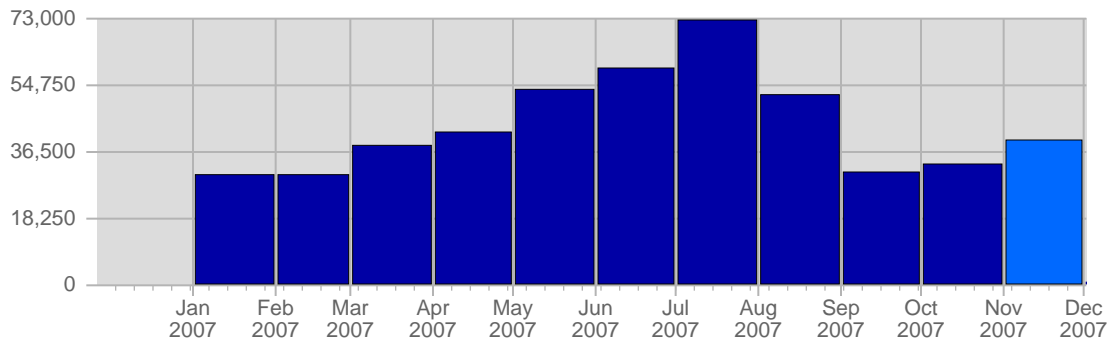

Traffic and Activity > Page Views

Report Description

Report Description: Page Views during the month of November 2007
 Report Range: Month of November 2007
 Report Scope: Historical Data

Historic Breakdown

Breakdown

Date	Total Page Views	Average Page Views Historically	Change	Percent of Total Page Views
Thu Nov 1st, 2007	980	1,512,37	+980 ▲	2,48%
Fri Nov 2nd, 2007	909	1,463,06	+909 ▲	2,30%
Sat Nov 3rd, 2007	970	1,356,39	+970 ▲	2,45%
Sun Nov 4th, 2007	1,236	1,285,96	+309 ▲	3,12%
Mon Nov 5th, 2007	1,258	1,388,33	-29 ▼	3,18%
Tue Nov 6th, 2007	1,418	1,450,92	+435 ▲	3,58%
Wed Nov 7th, 2007	778	1,504,96	-135 ▼	1,97%
Thu Nov 8th, 2007	935	1,512,37	-45 ▼	2,36%
Fri Nov 9th, 2007	1,326	1,463,06	+417 ▲	3,35%
Sat Nov 10th, 2007	1,452	1,356,39	+482 ▲	3,67%
Sun Nov 11th, 2007	1,440	1,285,96	+204 ▲	3,64%
Mon Nov 12th, 2007	1,807	1,388,33	+549 ▲	4,57%
Tue Nov 13th, 2007	897	1,450,92	-521 ▼	2,27%
Wed Nov 14th, 2007	1,271	1,504,96	+493 ▲	3,21%
Thu Nov 15th, 2007	906	1,512,37	-29 ▼	2,29%
Fri Nov 16th, 2007	989	1,463,06	-337 ▼	2,50%
Sat Nov 17th, 2007	1,782	1,356,39	+330 ▲	4,50%
Sun Nov 18th, 2007	1,048	1,285,96	-392 ▼	2,65%
Mon Nov 19th, 2007	1,475	1,388,33	-332 ▼	3,73%
Tue Nov 20th, 2007	1,172	1,450,92	+275 ▲	2,96%
Wed Nov 21st, 2007	1,723	1,504,96	+452 ▲	4,36%
Thu Nov 22nd, 2007	2,713	1,512,37	+1,807 ▲	6,86%
Fri Nov 23rd, 2007	1,329	1,463,06	+340 ▲	3,36%
Sat Nov 24th, 2007	2,020	1,356,39	+238 ▲	5,11%
Sun Nov 25th, 2007	1,295	1,285,96	+247 ▲	3,27%
Mon Nov 26th, 2007	1,579	1,388,33	+104 ▲	3,99%
Tue Nov 27th, 2007	1,258	1,450,92	+86 ▲	3,18%
Wed Nov 28th, 2007	1,139	1,504,96	-584 ▼	2,88%
Thu Nov 29th, 2007	1,201	1,512,37	-1,512 ▼	3,04%
Fri Nov 30th, 2007	1,260	1,463,06	-69 ▼	3,19%
	39,566	40,243		

Traffic and Activity > Visits

Report Description

Report Description: Visits during the month of November 2007
 Report Range: Month of November 2007
 Report Scope: Historical Data

Historic Breakdown

Breakdown