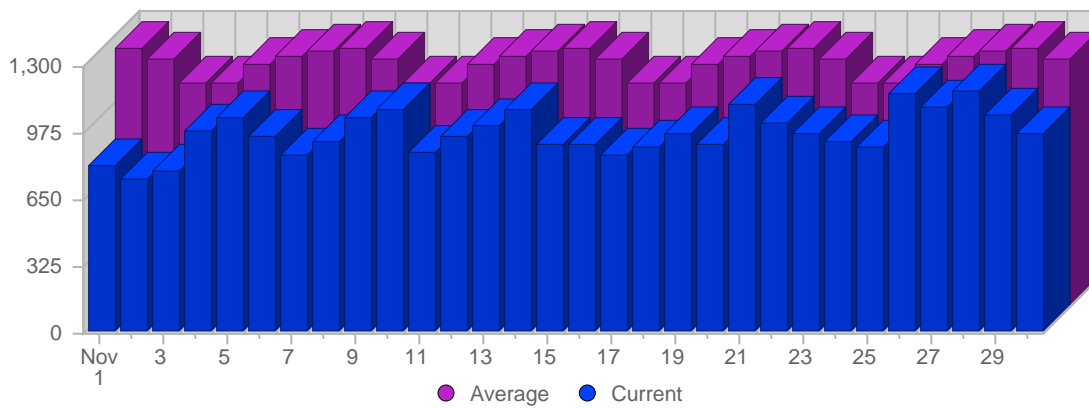

Traffic and Activity > Visits

Report Description

Report Description: Visits during the month of November 2007
 Report Range: Month of November 2007
 Report Scope: Historical Data

Historic Breakdown

Breakdown

Date	Total Visits	Average Visits Historically	Change	Percent of Total Visits
Thu Nov 1st, 2007	815	1,250,78	+815 ▲	2,80%
Fri Nov 2nd, 2007	752	1,201,10	+752 ▲	2,58%
Sat Nov 3rd, 2007	791	1,084,00	+791 ▲	2,72%
Sun Nov 4th, 2007	982	1,087,37	+131 ▲	3,37%
Mon Nov 5th, 2007	1,050	1,178,82	+112 ▲	3,61%
Tue Nov 6th, 2007	949	1,210,88	+45 ▲	3,26%
Wed Nov 7th, 2007	867	1,239,51	-114 ▼	2,98%
Thu Nov 8th, 2007	933	1,250,78	+118 ▲	3,21%
Fri Nov 9th, 2007	1,049	1,201,10	+297 ▲	3,60%
Sat Nov 10th, 2007	1,091	1,084,00	+300 ▲	3,75%
Sun Nov 11th, 2007	879	1,087,37	-103 ▼	3,02%
Mon Nov 12th, 2007	949	1,178,82	-101 ▼	3,26%
Tue Nov 13th, 2007	1,012	1,210,88	+63 ▲	3,48%
Wed Nov 14th, 2007	1,091	1,239,51	+224 ▲	3,75%
Thu Nov 15th, 2007	912	1,250,78	-21 ▼	3,13%
Fri Nov 16th, 2007	918	1,201,10	-131 ▼	3,15%
Sat Nov 17th, 2007	868	1,084,00	-223 ▼	2,98%
Sun Nov 18th, 2007	902	1,087,37	+23 ▲	3,10%
Mon Nov 19th, 2007	972	1,178,82	+23 ▲	3,34%
Tue Nov 20th, 2007	917	1,210,88	-95 ▼	3,15%
Wed Nov 21st, 2007	1,114	1,239,51	+23 ▲	3,83%
Thu Nov 22nd, 2007	1,014	1,250,78	+102 ▲	3,48%
Fri Nov 23rd, 2007	972	1,201,10	+54 ▲	3,34%
Sat Nov 24th, 2007	932	1,084,00	+64 ▲	3,20%
Sun Nov 25th, 2007	902	1,087,37	0 ▬	3,10%
Mon Nov 26th, 2007	1,168	1,178,82	+196 ▲	4,01%
Tue Nov 27th, 2007	1,104	1,210,88	+187 ▲	3,79%
Wed Nov 28th, 2007	1,178	1,239,51	+64 ▲	4,05%
Thu Nov 29th, 2007	1,065	1,250,78	+51 ▲	3,66%
Fri Nov 30th, 2007	964	1,201,10	-8 ▼	3,31%
	29,112	14,761		