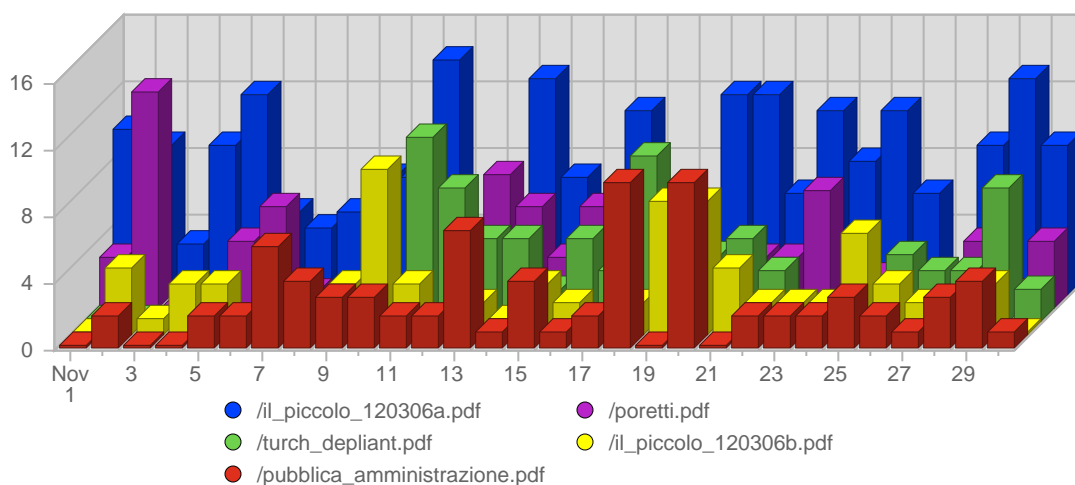

Pages and Content > Media & Downloads

Report Description

Report Description: Downloads during the month of November 2007
Report Range: Month of November 2007
Report Scope: Historical Data
List Size: 25 of 683

Breakdown

#	File	Total Downloads	Average Downloads Historically	Change	Percent of Downloads
1.	/il_piccolo_120306a.pdf	234	242,91	-37 ▼	3,53%
2.	/poretti.pdf	94	23,64	+51 ▲	1,42%
3.	/turch_depliant.pdf	86	-	+86 ▲	1,30%
4.	/il_piccolo_120306b.pdf	84	108,92	-14 ▼	1,27%
5.	/pubblica_amministrazione.pdf	81	45,90	+7 ▲	1,22%
6.	/il_piccolo_100605a.pdf	50	59,00	-270 ▼	0,75%
7.	/il_piccolo_170505.pdf	44	17,18	+22 ▲	0,66%
8.	/il_piccolo_220405.pdf	40	41,27	+6 ▲	0,60%
9.	/il_piccolo_290605.pdf	39	22,10	+19 ▲	0,59%
10.	/il_piccolo_290707.pdf	35	29,00	+5 ▲	0,53%
11.	/audio/zvech_011007.mp3	33	16,50	-43 ▼	0,50%
12.	/statistiche_1007.pdf	32	-	+32 ▲	0,48%
13.	/il_piccolo_070605a.pdf	31	22,18	+4 ▲	0,47%
14.	/messaggero_240704b.pdf	30	24,08	+1 ▲	0,45%
15.	/messaggero_281007.pdf	30	15,00	+13 ▲	0,45%
16.	/messaggero_241007.pdf	29	14,50	+21 ▲	0,44%
17.	/il_piccolo_070705.pdf	29	12,36	+10 ▲	0,44%

Continued on Page 2 ...