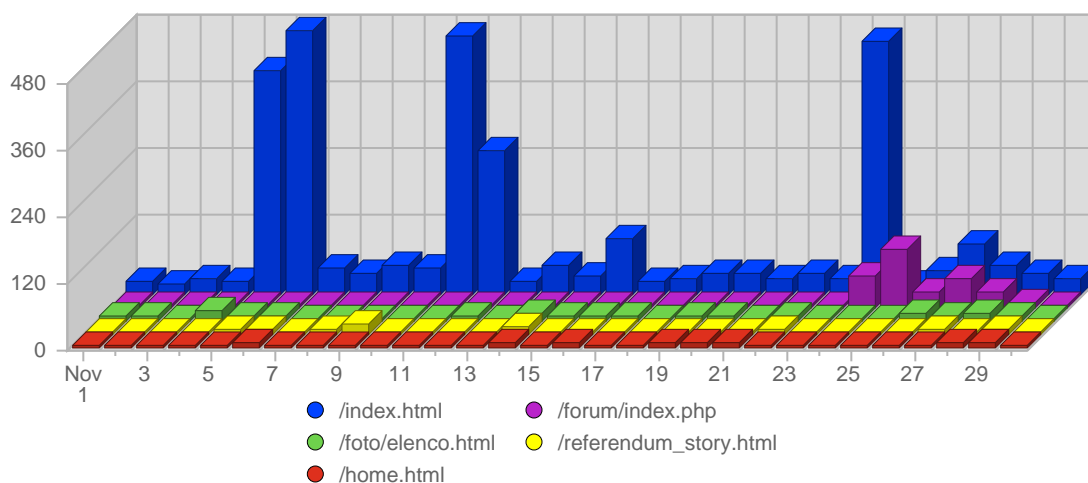

Pages and Content > Pages

Report Description

Report Description: Pages visitors viewed during the month of November 2007
Report Range: Month of November 2007
Report Scope: Historical Data
List Size: 25 of 3094

Breakdown

#	Title & Page	Total Page Views	Average Page Views Historically	Change	Percent of Page Views
1.	/index.html	3,041	1,205,33	+1,955 ▲	7,69%
2.	/forum/index.php	293	-	+293 ▲	0,74%
3.	/foto/elenco.html	256	353,17	-76 ▼	0,65%
4.	/referendum_story.html	184	180,50	-13 ▼	0,47%
5.	/home.html	177	185,67	+13 ▲	0,45%
6.	/forum/profile.php	151	-	+151 ▲	0,38%
7.	/rxfgv.html	148	153,60	-60 ▼	0,37%
8.	/forum/login.php	145	-	+145 ▲	0,37%
9.	/snaidero.html	139	117,73	+3 ▲	0,35%
10.	/testi.html	137	119,67	+19 ▲	0,35%
11.	/timisoara.html	136	72,00	+65 ▲	0,34%
12.	/documenti.html	134	138,25	+15 ▲	0,34%
13.	/audio-video.html	125	133,08	+24 ▲	0,32%
14.	/risultati.html	117	193,92	-18 ▼	0,30%
15.	/comitato_260305.html	116	120,00	+7 ▲	0,29%
16.	/gentili.html	110	120,00	+30 ▲	0,28%
17.	/link.html	91	115,08	-1 ▼	0,23%

Continued on Page 2 ...