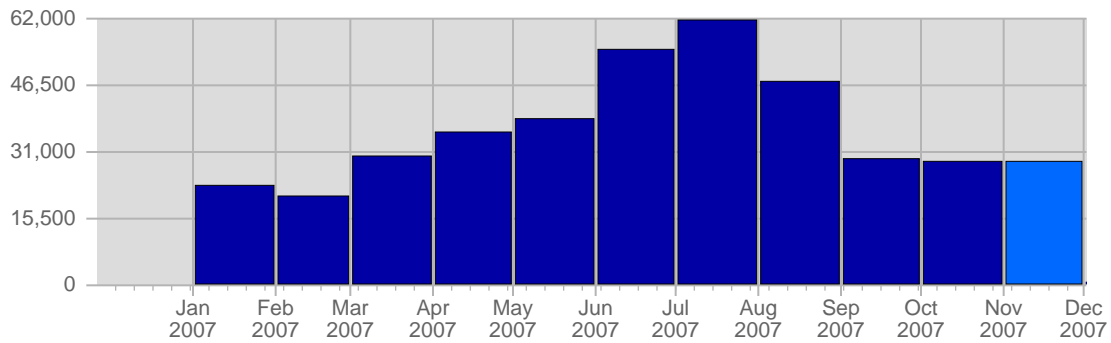

Traffic and Activity > Page Views

Report Description

Report Description: Page Views during the month of November 2007
 Report Range: Month of November 2007
 Report Scope: Historical Data

Historic Breakdown

Breakdown

Date	Total Page Views	Average Page Views Historically	Change	Percent of Total Page Views
Thu Nov 1st, 2007	980	1,512,37	+980 ▲	2,48%
Fri Nov 2nd, 2007	909	1,463,06	+909 ▲	2,30%
Sat Nov 3rd, 2007	970	1,356,39	+970 ▲	2,45%
Sun Nov 4th, 2007	1,236	1,285,96	+309 ▲	3,12%
Mon Nov 5th, 2007	1,258	1,388,33	-29 ▼	3,18%
Tue Nov 6th, 2007	1,418	1,450,92	+435 ▲	3,58%
Wed Nov 7th, 2007	778	1,504,96	-135 ▼	1,97%
Thu Nov 8th, 2007	935	1,512,37	-45 ▼	2,36%
Fri Nov 9th, 2007	1,326	1,463,06	+417 ▲	3,35%
Sat Nov 10th, 2007	1,452	1,356,39	+482 ▲	3,67%
Sun Nov 11th, 2007	1,440	1,285,96	+204 ▲	3,64%
Mon Nov 12th, 2007	1,807	1,388,33	+549 ▲	4,57%
Tue Nov 13th, 2007	897	1,450,92	-521 ▼	2,27%
Wed Nov 14th, 2007	1,271	1,504,96	+493 ▲	3,21%
Thu Nov 15th, 2007	906	1,512,37	-29 ▼	2,29%
Fri Nov 16th, 2007	989	1,463,06	-337 ▼	2,50%
Sat Nov 17th, 2007	1,782	1,356,39	+330 ▲	4,50%
Sun Nov 18th, 2007	1,048	1,285,96	-392 ▼	2,65%
Mon Nov 19th, 2007	1,475	1,388,33	-332 ▼	3,73%
Tue Nov 20th, 2007	1,172	1,450,92	+275 ▲	2,96%
Wed Nov 21st, 2007	1,723	1,504,96	+452 ▲	4,36%
Thu Nov 22nd, 2007	2,713	1,512,37	+1,807 ▲	6,86%
Fri Nov 23rd, 2007	1,329	1,463,06	+340 ▲	3,36%
Sat Nov 24th, 2007	2,020	1,356,39	+238 ▲	5,11%
Sun Nov 25th, 2007	1,295	1,285,96	+247 ▲	3,27%
Mon Nov 26th, 2007	1,579	1,388,33	+104 ▲	3,99%
Tue Nov 27th, 2007	1,258	1,450,92	+86 ▲	3,18%
Wed Nov 28th, 2007	1,139	1,504,96	-584 ▼	2,88%
Thu Nov 29th, 2007	1,201	1,512,37	-1,512 ▼	3,04%
Fri Nov 30th, 2007	1,260	1,463,06	-69 ▼	3,19%
	39,566	40,243		

Traffic and Activity > Visits

Report Description

Report Description: Visits during the month of November 2007
 Report Range: Month of November 2007
 Report Scope: Historical Data

Historic Breakdown

Breakdown