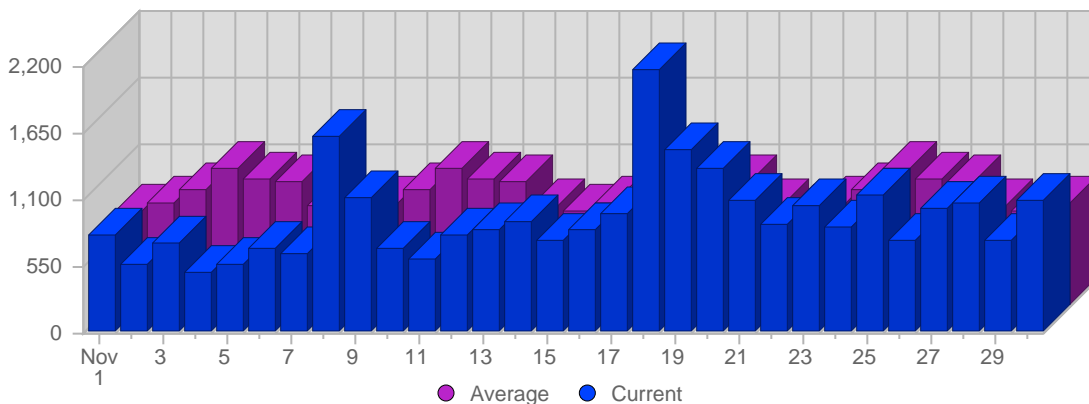

Traffic and Activity > Page Views

Report Description

Report Description: Page Views during the month of November 2006
Report Range: Month of November 2006
Report Scope: Historical Data

Historic Breakdown

Breakdown

Date	Total Page Views	Average Page Views Historically	Change	Percent of Total Page Views
Wed Nov 1st, 2006	803	786.42	+803 ▲	2.83%
Thu Nov 2nd, 2006	554	851.25	+554 ▲	1.95%
Fri Nov 3rd, 2006	733	954.75	+733 ▲	2.59%
Sat Nov 4th, 2006	497	1,143.17	+497 ▲	1.75%
Sun Nov 5th, 2006	551	1,035.75	-577 ▼	1.94%
Mon Nov 6th, 2006	690	1,033.08	-364 ▼	2.43%
Tue Nov 7th, 2006	644	828.17	+22 ▲	2.27%
Wed Nov 8th, 2006	1,627	786.42	+824 ▲	5.74%
Thu Nov 9th, 2006	1,112	851.25	+558 ▲	3.92%
Fri Nov 10th, 2006	691	954.75	-42 ▼	2.44%
Sat Nov 11th, 2006	612	1,143.17	+115 ▲	2.16%
Sun Nov 12th, 2006	809	1,035.75	+258 ▲	2.85%
Mon Nov 13th, 2006	854	1,033.08	+164 ▲	3.01%
Tue Nov 14th, 2006	911	828.17	+267 ▲	3.21%
Wed Nov 15th, 2006	764	786.42	-863 ▼	2.70%
Thu Nov 16th, 2006	848	851.25	-264 ▼	2.99%
Fri Nov 17th, 2006	973	954.75	+282 ▲	3.43%
Sat Nov 18th, 2006	2,166	1,143.17	+1,554 ▲	7.64%
Sun Nov 19th, 2006	1,501	1,035.75	+692 ▲	5.29%
Mon Nov 20th, 2006	1,345	1,033.08	+491 ▲	4.74%
Tue Nov 21st, 2006	1,081	828.17	+170 ▲	3.81%
Wed Nov 22nd, 2006	893	786.42	+129 ▲	3.15%
Thu Nov 23rd, 2006	1,035	851.25	+187 ▲	3.65%
Fri Nov 24th, 2006	861	954.75	-112 ▼	3.04%
Sat Nov 25th, 2006	1,125	1,143.17	-1,041 ▼	3.97%
Sun Nov 26th, 2006	767	1,035.75	-734 ▼	2.71%
Mon Nov 27th, 2006	1,015	1,033.08	-330 ▼	3.58%
Tue Nov 28th, 2006	1,060	828.17	-21 ▼	3.74%
Wed Nov 29th, 2006	750	786.42	-143 ▼	2.65%
Thu Nov 30th, 2006	1,081	851.25	+46 ▲	3.81%
	28,353	19,606		

Traffic and Activity > Visits

Report Description

Report Description: Visits during the month of November 2006
 Report Range: Month of November 2006
 Report Scope: Historical Data

Historic Breakdown

Breakdown