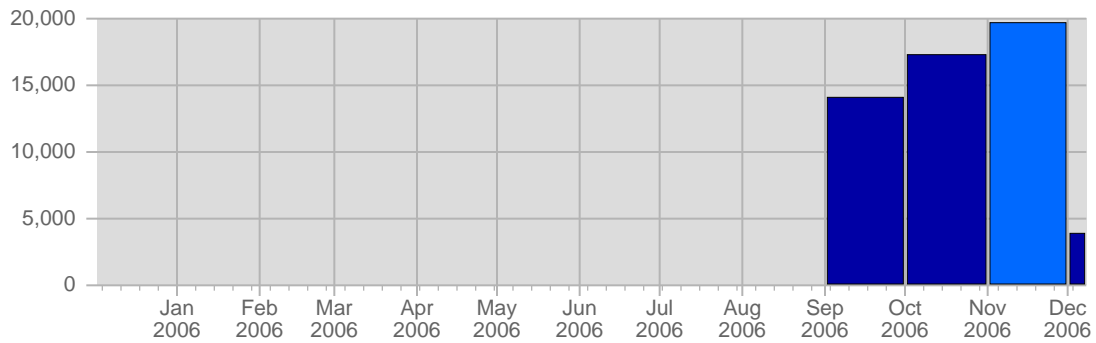

Traffic and Activity > Page Views

Report Description

Report Description: Page Views during the month of November 2006
Report Range: Month of November 2006
Report Scope: Historical Data

Historic Breakdown

Breakdown

Date	Total Page Views	Average Page Views Historically	Change	Percent of Total Page Views
Wed Nov 1st, 2006	803	786.42	+803 ▲	2.83%
Thu Nov 2nd, 2006	554	851.25	+554 ▲	1.95%
Fri Nov 3rd, 2006	733	954.75	+733 ▲	2.59%
Sat Nov 4th, 2006	497	1,143.17	+497 ▲	1.75%
Sun Nov 5th, 2006	551	1,035.75	-577 ▼	1.94%
Mon Nov 6th, 2006	690	1,033.08	-364 ▼	2.43%
Tue Nov 7th, 2006	644	828.17	+22 ▲	2.27%
Wed Nov 8th, 2006	1,627	786.42	+824 ▲	5.74%
Thu Nov 9th, 2006	1,112	851.25	+558 ▲	3.92%
Fri Nov 10th, 2006	691	954.75	-42 ▼	2.44%
Sat Nov 11th, 2006	612	1,143.17	+115 ▲	2.16%
Sun Nov 12th, 2006	809	1,035.75	+258 ▲	2.85%
Mon Nov 13th, 2006	854	1,033.08	+164 ▲	3.01%
Tue Nov 14th, 2006	911	828.17	+267 ▲	3.21%
Wed Nov 15th, 2006	764	786.42	-863 ▼	2.70%
Thu Nov 16th, 2006	848	851.25	-264 ▼	2.99%
Fri Nov 17th, 2006	973	954.75	+282 ▲	3.43%
Sat Nov 18th, 2006	2,166	1,143.17	+1,554 ▲	7.64%
Sun Nov 19th, 2006	1,501	1,035.75	+692 ▲	5.29%
Mon Nov 20th, 2006	1,345	1,033.08	+491 ▲	4.74%
Tue Nov 21st, 2006	1,081	828.17	+170 ▲	3.81%
Wed Nov 22nd, 2006	893	786.42	+129 ▲	3.15%
Thu Nov 23rd, 2006	1,035	851.25	+187 ▲	3.65%
Fri Nov 24th, 2006	861	954.75	-112 ▼	3.04%
Sat Nov 25th, 2006	1,125	1,143.17	-1,041 ▼	3.97%
Sun Nov 26th, 2006	767	1,035.75	-734 ▼	2.71%
Mon Nov 27th, 2006	1,015	1,033.08	-330 ▼	3.58%
Tue Nov 28th, 2006	1,060	828.17	-21 ▼	3.74%
Wed Nov 29th, 2006	750	786.42	-143 ▼	2.65%
Thu Nov 30th, 2006	1,081	851.25	+46 ▲	3.81%
	28,353	19,606		

Traffic and Activity > Visits

Report Description

Report Description: Visits during the month of November 2006
 Report Range: Month of November 2006
 Report Scope: Historical Data

Historic Breakdown

Breakdown