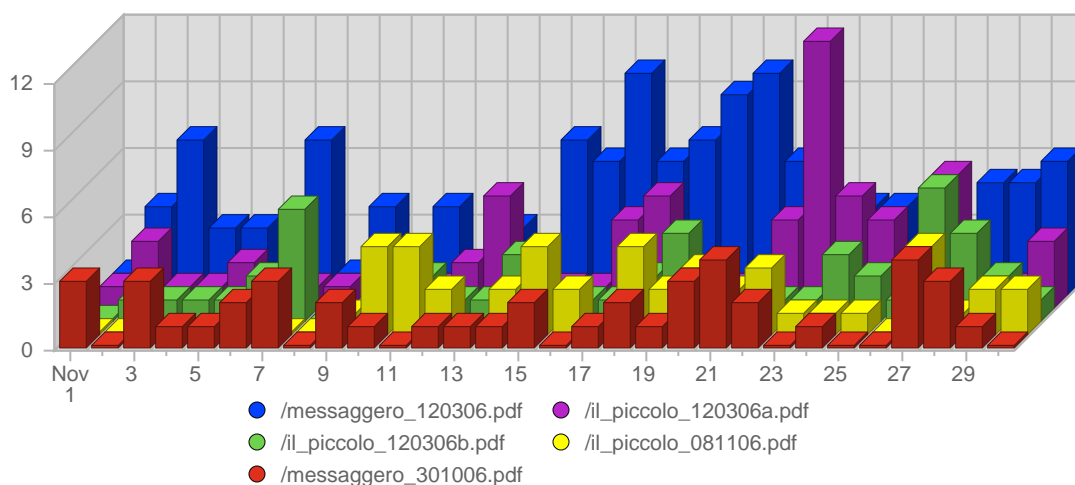

Pages and Content > Media & Downloads

Report Description

Report Description: Downloads during the month of November 2006
Report Range: Month of November 2006
Report Scope: Historical Data
List Size: 25 of 535

Breakdown

#	File	Total Downloads	Average Downloads Historically	Change	Percent of Downloads
1.	/messenger_120306.pdf	128	69.33	+48 ▲	3.28%
2.	/il_piccolo_120306a.pdf	70	61.67	-45 ▼	1.79%
3.	/il_piccolo_120306b.pdf	51	45.33	-34 ▼	1.31%
4.	/il_piccolo_081106.pdf	45	-	+45 ▲	1.15%
5.	/messenger_301006.pdf	43	21.50	+41 ▲	1.10%
6.	/messenger_291006.pdf	42	21.00	+32 ▲	1.08%
7.	/audio/padova.mov	39	-	+39 ▲	1.00%
8.	/il_piccolo_131105.pdf	38	17.00	+25 ▲	0.97%
9.	/statistiche_1006.pdf	38	-	+38 ▲	0.97%
10.	/il_piccolo_291006.pdf	36	18.00	+16 ▲	0.92%
11.	/messenger_271205a.pdf	35	22.33	+3 ▲	0.90%
12.	/messenger_221006.pdf	33	16.50	+1 ▲	0.85%
13.	/messenger_030804.pdf	31	20.00	+2 ▲	0.79%
14.	/messenger_141006.pdf	30	15.00	+10 ▲	0.77%
15.	/eutanasia1.pdf	29	-	+29 ▲	0.74%
16.	/messenger_211006.pdf	27	13.50	-82 ▼	0.69%
17.	/messenger_270406.pdf	26	16.00	+4 ▲	0.67%

Continued on Page 2 ...