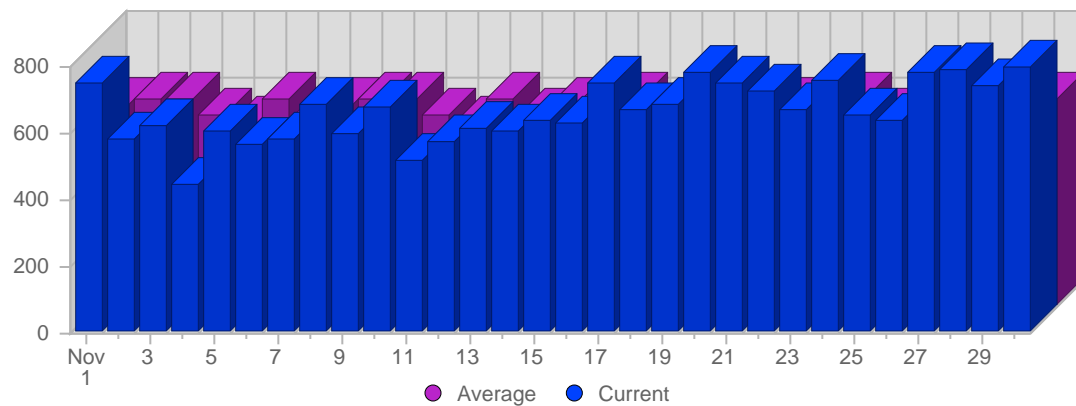

Traffic and Activity > Visits

Report Description

Report Description: Visits during the month of November 2006
 Report Range: Month of November 2006
 Report Scope: Historical Data

Historic Breakdown

Breakdown

Date	Total Visits	Average Visits Historically	Change	Percent of Total Visits
Wed Nov 1st, 2006	744	602.33	+744 ▲	3.76%
Thu Nov 2nd, 2006	576	616.67	+576 ▲	2.91%
Fri Nov 3rd, 2006	617	616.67	+617 ▲	3.12%
Sat Nov 4th, 2006	441	571.42	+441 ▲	2.23%
Sun Nov 5th, 2006	604	551.83	+37 ▲	3.05%
Mon Nov 6th, 2006	560	619.67	-145 ▼	2.83%
Tue Nov 7th, 2006	576	569.58	+224 ▲	2.91%
Wed Nov 8th, 2006	680	602.33	-64 ▼	3.44%
Thu Nov 9th, 2006	595	616.67	+19 ▲	3.01%
Fri Nov 10th, 2006	672	616.67	+55 ▲	3.40%
Sat Nov 11th, 2006	513	571.42	+72 ▲	2.59%
Sun Nov 12th, 2006	571	551.83	-33 ▼	2.89%
Mon Nov 13th, 2006	615	619.67	+55 ▲	3.11%
Tue Nov 14th, 2006	602	569.58	+26 ▲	3.04%
Wed Nov 15th, 2006	633	602.33	-47 ▼	3.20%
Thu Nov 16th, 2006	628	616.67	+33 ▲	3.17%
Fri Nov 17th, 2006	747	616.67	+75 ▲	3.78%
Sat Nov 18th, 2006	667	571.42	+154 ▲	3.37%
Sun Nov 19th, 2006	680	551.83	+109 ▲	3.44%
Mon Nov 20th, 2006	780	619.67	+165 ▲	3.94%
Tue Nov 21st, 2006	751	569.58	+149 ▲	3.80%
Wed Nov 22nd, 2006	720	602.33	+87 ▲	3.64%
Thu Nov 23rd, 2006	671	616.67	+43 ▲	3.39%
Fri Nov 24th, 2006	752	616.67	+5 ▲	3.80%
Sat Nov 25th, 2006	654	571.42	-13 ▼	3.31%
Sun Nov 26th, 2006	633	551.83	-47 ▼	3.20%
Mon Nov 27th, 2006	776	619.67	-4 ▼	3.92%
Tue Nov 28th, 2006	787	569.58	+36 ▲	3.98%
Wed Nov 29th, 2006	740	602.33	+20 ▲	3.74%
Thu Nov 30th, 2006	798	616.67	+127 ▲	4.03%
	19,783	12,356		