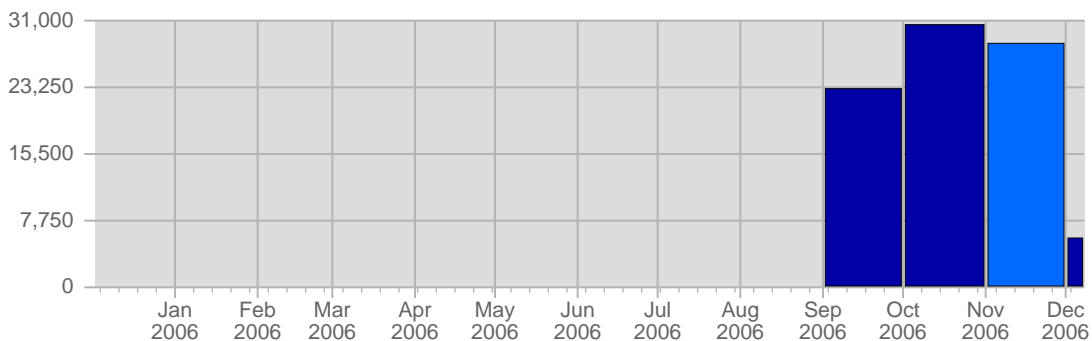

Traffic and Activity > Page Views

Report Description

Report Description: Page Views during the month of November 2006
Report Range: Month of November 2006
Report Scope: Historical Data

Historic Breakdown

Breakdown

Date	Total Page Views	Average Page Views Historically	Change	Percent of Total Page Views
Wed Nov 1st, 2006	803	786.42	+803 ▲	2.83%
Thu Nov 2nd, 2006	554	851.25	+554 ▲	1.95%
Fri Nov 3rd, 2006	733	954.75	+733 ▲	2.59%
Sat Nov 4th, 2006	497	1,143.17	+497 ▲	1.75%
Sun Nov 5th, 2006	551	1,035.75	-577 ▼	1.94%
Mon Nov 6th, 2006	690	1,033.08	-364 ▼	2.43%
Tue Nov 7th, 2006	644	828.17	+22 ▲	2.27%
Wed Nov 8th, 2006	1,627	786.42	+824 ▲	5.74%
Thu Nov 9th, 2006	1,112	851.25	+558 ▲	3.92%
Fri Nov 10th, 2006	691	954.75	-42 ▼	2.44%
Sat Nov 11th, 2006	612	1,143.17	+115 ▲	2.16%
Sun Nov 12th, 2006	809	1,035.75	+258 ▲	2.85%
Mon Nov 13th, 2006	854	1,033.08	+164 ▲	3.01%
Tue Nov 14th, 2006	911	828.17	+267 ▲	3.21%
Wed Nov 15th, 2006	764	786.42	-863 ▼	2.70%
Thu Nov 16th, 2006	848	851.25	-264 ▼	2.99%
Fri Nov 17th, 2006	973	954.75	+282 ▲	3.43%
Sat Nov 18th, 2006	2,166	1,143.17	+1,554 ▲	7.64%
Sun Nov 19th, 2006	1,501	1,035.75	+692 ▲	5.29%
Mon Nov 20th, 2006	1,345	1,033.08	+491 ▲	4.74%
Tue Nov 21st, 2006	1,081	828.17	+170 ▲	3.81%
Wed Nov 22nd, 2006	893	786.42	+129 ▲	3.15%
Thu Nov 23rd, 2006	1,035	851.25	+187 ▲	3.65%
Fri Nov 24th, 2006	861	954.75	-112 ▼	3.04%
Sat Nov 25th, 2006	1,125	1,143.17	-1,041 ▼	3.97%
Sun Nov 26th, 2006	767	1,035.75	-734 ▼	2.71%
Mon Nov 27th, 2006	1,015	1,033.08	-330 ▼	3.58%
Tue Nov 28th, 2006	1,060	828.17	-21 ▼	3.74%
Wed Nov 29th, 2006	750	786.42	-143 ▼	2.65%
Thu Nov 30th, 2006	1,081	851.25	+46 ▲	3.81%
	28,353	19,606		

Traffic and Activity > Visits

Report Description

Report Description: Visits during the month of November 2006
 Report Range: Month of November 2006
 Report Scope: Historical Data

Historic Breakdown

Breakdown