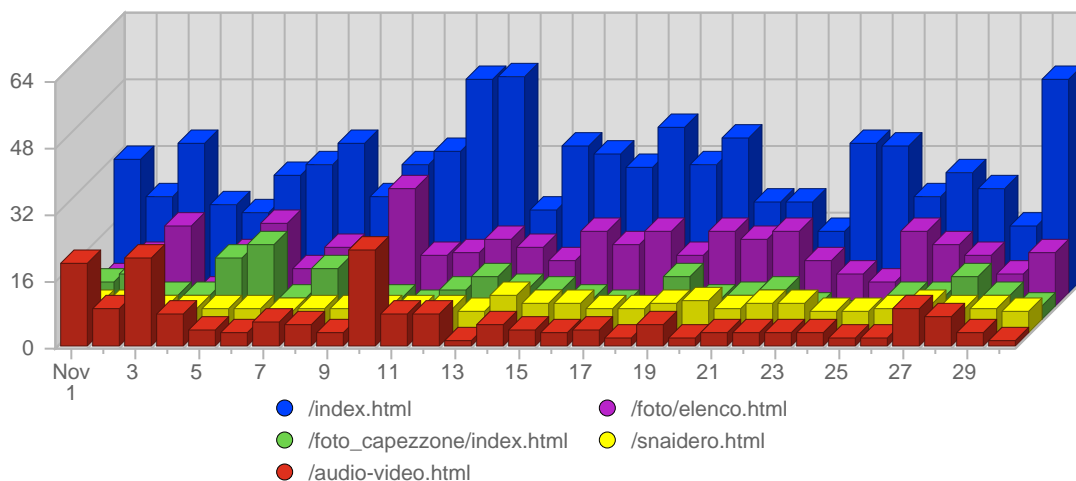

Pages and Content > Pages

Report Description

Report Description: Pages visitors viewed during the month of November 2006
Report Range: Month of November 2006
Report Scope: Historical Data
List Size: 25 of 3054

Breakdown

#	Title & Page	Total Page Views	Average Page Views Historically	Change	Percent of Page Views
1.	/index.html	917	775.33	-492 ▼	3.23%
2.	/foto/elenco.html	411	423.33	-448 ▼	1.45%
3.	/foto_capezzone/index.html	201	113.00	+63 ▲	0.71%
4.	/snaidero.html	188	126.67	-4 ▼	0.66%
5.	/audio-video.html	180	174.33	-163 ▼	0.64%
6.	/padova_041106/index.html	151	-	+151 ▲	0.53%
7.	/home.html	150	98.00	+6 ▲	0.53%
8.	/gentili.html	140	144.33	-153 ▼	0.49%
9.	/risultati.html	135	146.00	-168 ▼	0.48%
10.	/testi.html	129	84.00	+6 ▲	0.46%
11.	/comitato_260305.html	117	80.00	-6 ▼	0.41%
12.	/rassegna_pdf.html	109	156.00	-250 ▼	0.38%
13.	/documenti.html	109	134.00	-184 ▼	0.38%
14.	/foto_droga/index.html	101	59.33	+24 ▲	0.36%
15.	/referendum_story.html	100	77.67	-33 ▼	0.35%
16.	/link.html	98	128.67	-190 ▼	0.35%
17.	/lista.html	90	57.00	+9 ▲	0.32%

Continued on Page 2 ...