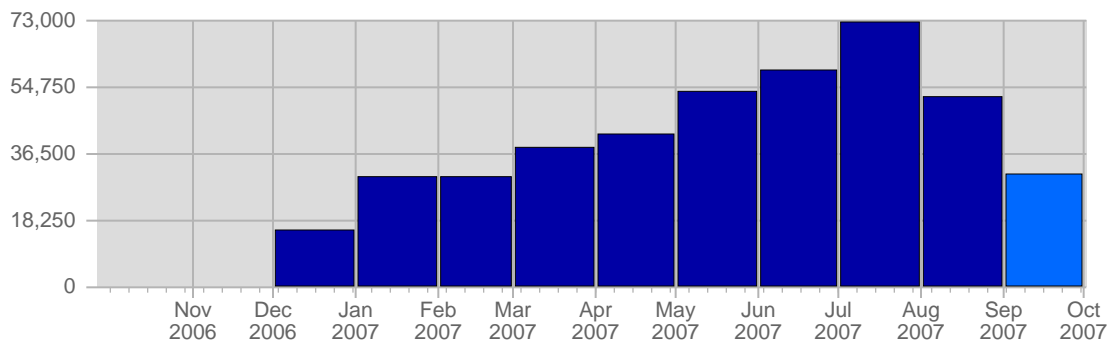

Traffic and Activity > Page Views

Report Description

Report Description: Page Views during the month of September 2007
Report Range: Month of September 2007
Report Scope: Historical Data

Historic Breakdown

Breakdown

Date	Total Page Views	Average Page Views Historically	Change	Percent of Total Page Views
Sat Sep 1st, 2007	1,063	1,365,27	+1,063 ▲	3,44%
Sun Sep 2nd, 2007	1,211	1,301,12	+1,211 ▲	3,92%
Mon Sep 3rd, 2007	1,126	1,409,17	+1,126 ▲	3,64%
Tue Sep 4th, 2007	975	1,521,39	+975 ▲	3,15%
Wed Sep 5th, 2007	910	1,572,24	+910 ▲	2,94%
Thu Sep 6th, 2007	931	1,566,37	+931 ▲	3,01%
Fri Sep 7th, 2007	829	1,543,49	+829 ▲	2,68%
Sat Sep 8th, 2007	970	1,365,27	-93 ▼	3,14%
Sun Sep 9th, 2007	798	1,301,12	-413 ▼	2,58%
Mon Sep 10th, 2007	776	1,409,17	-350 ▼	2,51%
Tue Sep 11th, 2007	1,024	1,521,39	+49 ▲	3,31%
Wed Sep 12th, 2007	1,215	1,572,24	+305 ▲	3,93%
Thu Sep 13th, 2007	844	1,566,37	-87 ▼	2,73%
Fri Sep 14th, 2007	872	1,543,49	+43 ▲	2,82%
Sat Sep 15th, 2007	806	1,365,27	-164 ▼	2,61%
Sun Sep 16th, 2007	843	1,301,12	+45 ▲	2,73%
Mon Sep 17th, 2007	1,027	1,409,17	+251 ▲	3,32%
Tue Sep 18th, 2007	945	1,521,39	-79 ▼	3,06%
Wed Sep 19th, 2007	907	1,572,24	-308 ▼	2,93%
Thu Sep 20th, 2007	1,032	1,566,37	+188 ▲	3,34%
Fri Sep 21st, 2007	985	1,543,49	+113 ▲	3,19%
Sat Sep 22nd, 2007	842	1,365,27	+36 ▲	2,72%
Sun Sep 23rd, 2007	827	1,301,12	-16 ▼	2,68%
Mon Sep 24th, 2007	1,034	1,409,17	+7 ▲	3,34%
Tue Sep 25th, 2007	1,051	1,521,39	+106 ▲	3,40%
Wed Sep 26th, 2007	1,545	1,572,24	+638 ▲	4,00%
Thu Sep 27th, 2007	1,132	1,566,37	+100 ▲	3,66%
Fri Sep 28th, 2007	1,400	1,543,49	+415 ▲	4,53%
Sat Sep 29th, 2007	1,560	1,365,27	+718 ▲	5,05%
Sun Sep 30th, 2007	1,438	1,301,12	+611 ▲	4,65%
	30,918	42,113		

Traffic and Activity > Visits

Report Description

Report Description: Visits during the month of September 2007
 Report Range: Month of September 2007
 Report Scope: Historical Data

Historic Breakdown

Breakdown