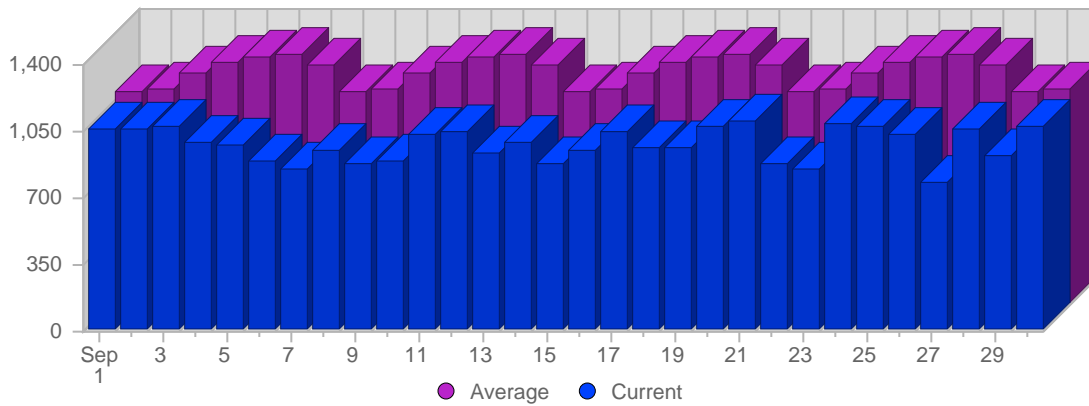

Traffic and Activity > Visits

Report Description

Report Description: Visits during the month of September 2007
 Report Range: Month of September 2007
 Report Scope: Historical Data

Historic Breakdown

Breakdown

Date	Total Visits	Average Visits Historically	Change	Percent of Total Visits
Sat Sep 1st, 2007	1,061	1,118,83	+1,061 ▲	3,63%
Sun Sep 2nd, 2007	1,052	1,122,49	+1,052 ▲	3,60%
Mon Sep 3rd, 2007	1,070	1,215,12	+1,070 ▲	3,66%
Tue Sep 4th, 2007	986	1,261,37	+986 ▲	3,37%
Wed Sep 5th, 2007	969	1,300,22	+969 ▲	3,31%
Thu Sep 6th, 2007	892	1,307,39	+892 ▲	3,05%
Fri Sep 7th, 2007	851	1,255,42	+851 ▲	2,91%
Sat Sep 8th, 2007	941	1,118,83	-120 ▼	3,22%
Sun Sep 9th, 2007	874	1,122,49	-178 ▼	2,99%
Mon Sep 10th, 2007	883	1,215,12	-187 ▼	3,02%
Tue Sep 11th, 2007	1,025	1,261,37	+39 ▲	3,50%
Wed Sep 12th, 2007	1,041	1,300,22	+72 ▲	3,56%
Thu Sep 13th, 2007	937	1,307,39	+45 ▲	3,20%
Fri Sep 14th, 2007	990	1,255,42	+139 ▲	3,38%
Sat Sep 15th, 2007	878	1,118,83	-63 ▼	2,00%
Sun Sep 16th, 2007	949	1,122,49	+75 ▲	3,24%
Mon Sep 17th, 2007	1,042	1,215,12	+159 ▲	3,56%
Tue Sep 18th, 2007	963	1,261,37	-62 ▼	3,29%
Wed Sep 19th, 2007	960	1,300,22	-81 ▼	3,28%
Thu Sep 20th, 2007	1,077	1,307,39	+140 ▲	3,68%
Fri Sep 21st, 2007	1,104	1,255,42	+114 ▲	3,77%
Sat Sep 22nd, 2007	875	1,118,83	-3 ▼	2,99%
Sun Sep 23rd, 2007	845	1,122,49	-104 ▼	2,89%
Mon Sep 24th, 2007	1,085	1,215,12	+43 ▲	3,71%
Tue Sep 25th, 2007	1,070	1,261,37	+107 ▲	3,66%
Wed Sep 26th, 2007	1,034	1,300,22	+74 ▲	3,53%
Thu Sep 27th, 2007	778	1,307,39	-299 ▼	2,66%
Fri Sep 28th, 2007	1,055	1,255,42	-49 ▼	3,61%
Sat Sep 29th, 2007	915	1,118,83	+40 ▲	3,13%
Sun Sep 30th, 2007	1,065	1,122,49	+220 ▲	3,64%
	29,267	14,761		