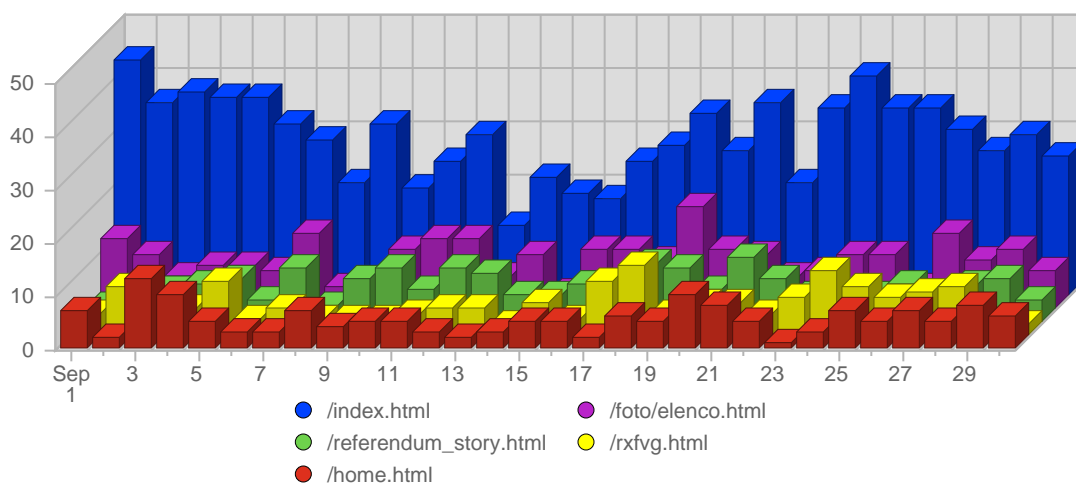

Pages and Content > Pages

Report Description

Report Description: Pages visitors viewed during the month of September 2007
Report Range: Month of September 2007
Report Scope: Historical Data
List Size: 25 of 2961

Breakdown

#	Title & Page	Total Page Views	Average Page Views Historically	Change	Percent of Page Views
1.	/index.html	884	1,050,33	-177 ▼	2,86%
2.	/foto/elenco.html	280	374,44	-42 ▼	0,91%
3.	/referendum_story.html	204	175,67	+59 ▲	0,66%
4.	/rxfgv.html	171	120,50	-70 ▼	0,55%
5.	/home.html	160	191,89	+2 ▲	0,52%
6.	/snaidero.html	149	112,22	-13 ▼	0,48%
7.	/risultati.html	131	216,00	-48 ▼	0,42%
8.	/comitato_260305.html	130	120,56	+3 ▲	0,42%
9.	/testi.html	118	118,11	-6 ▼	0,38%
10.	/documenti.html	111	143,89	-42 ▼	0,36%
11.	/link.html	109	121,00	-8 ▼	0,35%
12.	/gentili.html	105	127,22	-26 ▼	0,34%
13.	/audio-video.html	94	141,89	-55 ▼	0,30%
14.	/intervento_260304b.html	85	53,00	-82 ▼	0,28%
15.	/osimo.html	81	118,78	-22 ▼	0,26%
16.	/fotoCAPEZZONE/index.html	77	88,11	+15 ▲	0,25%
17.	/miliardari.html	77	81,78	-28 ▼	0,25%

Continued on Page 2 ...