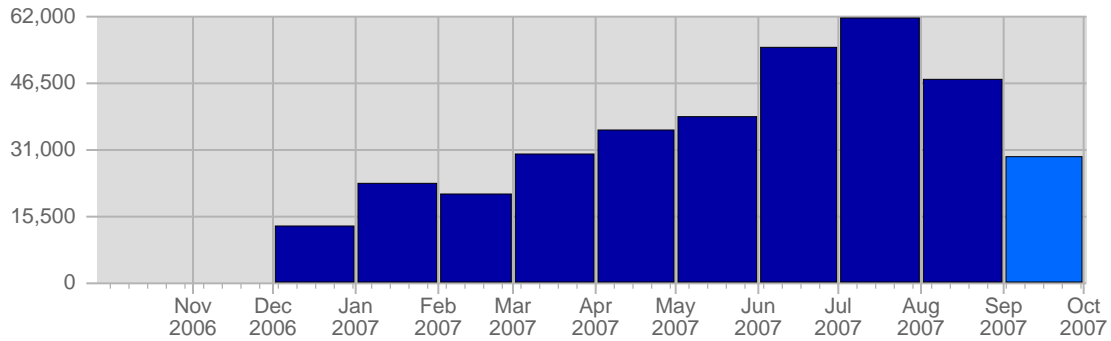

Breakdown

Date	Total Page Views	Average Page Views Historically	Change	Percent of Total Page Views
Sat Sep 1st, 2007	1,063	1,365,27	+1,063 ▲	3,44%
Sun Sep 2nd, 2007	1,211	1,301,12	+1,211 ▲	3,92%
Mon Sep 3rd, 2007	1,126	1,409,17	+1,126 ▲	3,64%
Tue Sep 4th, 2007	975	1,521,39	+975 ▲	3,15%
Wed Sep 5th, 2007	910	1,572,24	+910 ▲	2,94%
Thu Sep 6th, 2007	931	1,566,37	+931 ▲	3,01%
Fri Sep 7th, 2007	829	1,543,49	+829 ▲	2,68%
Sat Sep 8th, 2007	970	1,365,27	-93 ▼	3,14%
Sun Sep 9th, 2007	798	1,301,12	-413 ▼	2,58%
Mon Sep 10th, 2007	776	1,409,17	-350 ▼	2,51%
Tue Sep 11th, 2007	1,024	1,521,39	+49 ▲	3,31%
Wed Sep 12th, 2007	1,215	1,572,24	+305 ▲	3,93%
Thu Sep 13th, 2007	844	1,566,37	-87 ▼	2,73%
Fri Sep 14th, 2007	872	1,543,49	+43 ▲	2,82%
Sat Sep 15th, 2007	806	1,365,27	-164 ▼	2,61%
Sun Sep 16th, 2007	843	1,301,12	+45 ▲	2,73%
Mon Sep 17th, 2007	1,027	1,409,17	+251 ▲	3,32%
Tue Sep 18th, 2007	945	1,521,39	-79 ▼	3,06%
Wed Sep 19th, 2007	907	1,572,24	-308 ▼	2,93%
Thu Sep 20th, 2007	1,032	1,566,37	+188 ▲	3,34%
Fri Sep 21st, 2007	985	1,543,49	+113 ▲	3,19%
Sat Sep 22nd, 2007	842	1,365,27	+36 ▲	2,72%
Sun Sep 23rd, 2007	827	1,301,12	-16 ▼	2,68%
Mon Sep 24th, 2007	1,034	1,409,17	+7 ▲	3,34%
Tue Sep 25th, 2007	1,051	1,521,39	+106 ▲	3,40%
Wed Sep 26th, 2007	1,545	1,572,24	+638 ▲	4,00%
Thu Sep 27th, 2007	1,132	1,566,37	+100 ▲	3,66%
Fri Sep 28th, 2007	1,400	1,543,49	+415 ▲	4,53%
Sat Sep 29th, 2007	1,560	1,365,27	+718 ▲	5,05%
Sun Sep 30th, 2007	1,438	1,301,12	+611 ▲	4,65%
	30,918	42,113		

Traffic and Activity > Visits

Report Description

Report Description: Visits during the month of September 2007
 Report Range: Month of September 2007
 Report Scope: Historical Data

Historic Breakdown

Breakdown