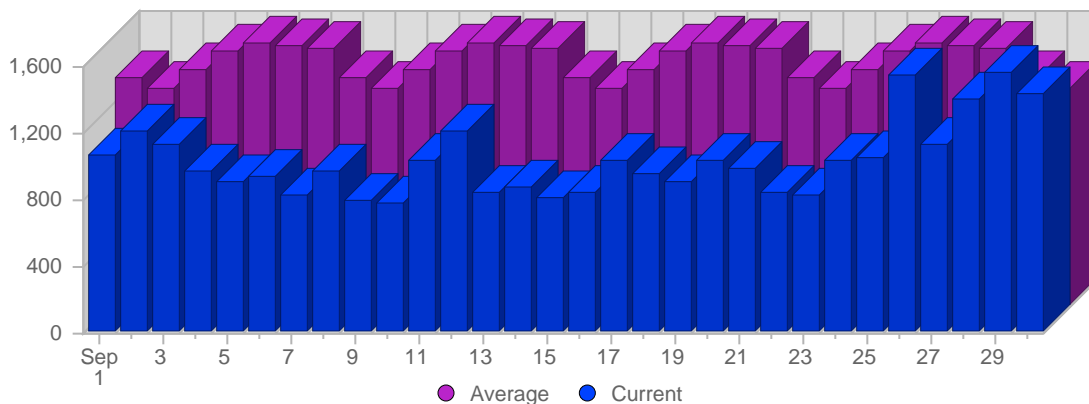

Traffic and Activity > Page Views

Report Description

Report Description: Page Views during the month of September 2007
Report Range: Month of September 2007
Report Scope: Historical Data

Historic Breakdown

Breakdown

Date	Total Page Views	Average Page Views Historically	Change	Percent of Total Page Views
Sat Sep 1st, 2007	1,063	1,365,27	+1,063 ▲	3,44%
Sun Sep 2nd, 2007	1,211	1,301,12	+1,211 ▲	3,92%
Mon Sep 3rd, 2007	1,126	1,409,17	+1,126 ▲	3,64%
Tue Sep 4th, 2007	975	1,521,39	+975 ▲	3,15%
Wed Sep 5th, 2007	910	1,572,24	+910 ▲	2,94%
Thu Sep 6th, 2007	931	1,566,37	+931 ▲	3,01%
Fri Sep 7th, 2007	829	1,543,49	+829 ▲	2,68%
Sat Sep 8th, 2007	970	1,365,27	-93 ▼	3,14%
Sun Sep 9th, 2007	798	1,301,12	-413 ▼	2,58%
Mon Sep 10th, 2007	776	1,409,17	-350 ▼	2,51%
Tue Sep 11th, 2007	1,024	1,521,39	+49 ▲	3,31%
Wed Sep 12th, 2007	1,215	1,572,24	+305 ▲	3,93%
Thu Sep 13th, 2007	844	1,566,37	-87 ▼	2,73%
Fri Sep 14th, 2007	872	1,543,49	+43 ▲	2,82%
Sat Sep 15th, 2007	806	1,365,27	-164 ▼	2,61%
Sun Sep 16th, 2007	843	1,301,12	+45 ▲	2,73%
Mon Sep 17th, 2007	1,027	1,409,17	+251 ▲	3,32%
Tue Sep 18th, 2007	945	1,521,39	-79 ▼	3,06%
Wed Sep 19th, 2007	907	1,572,24	-308 ▼	2,93%
Thu Sep 20th, 2007	1,032	1,566,37	+188 ▲	3,34%
Fri Sep 21st, 2007	985	1,543,49	+113 ▲	3,19%
Sat Sep 22nd, 2007	842	1,365,27	+36 ▲	2,72%
Sun Sep 23rd, 2007	827	1,301,12	-16 ▼	2,68%
Mon Sep 24th, 2007	1,034	1,409,17	+7 ▲	3,34%
Tue Sep 25th, 2007	1,051	1,521,39	+106 ▲	3,40%
Wed Sep 26th, 2007	1,545	1,572,24	+638 ▲	4,00%
Thu Sep 27th, 2007	1,132	1,566,37	+100 ▲	3,66%
Fri Sep 28th, 2007	1,400	1,543,49	+415 ▲	4,53%
Sat Sep 29th, 2007	1,560	1,365,27	+718 ▲	5,05%
Sun Sep 30th, 2007	1,438	1,301,12	+611 ▲	4,65%
	30,918	42,113		

Traffic and Activity > Visits

Report Description

Report Description: Visits during the month of September 2007
 Report Range: Month of September 2007
 Report Scope: Historical Data

Historic Breakdown

Breakdown