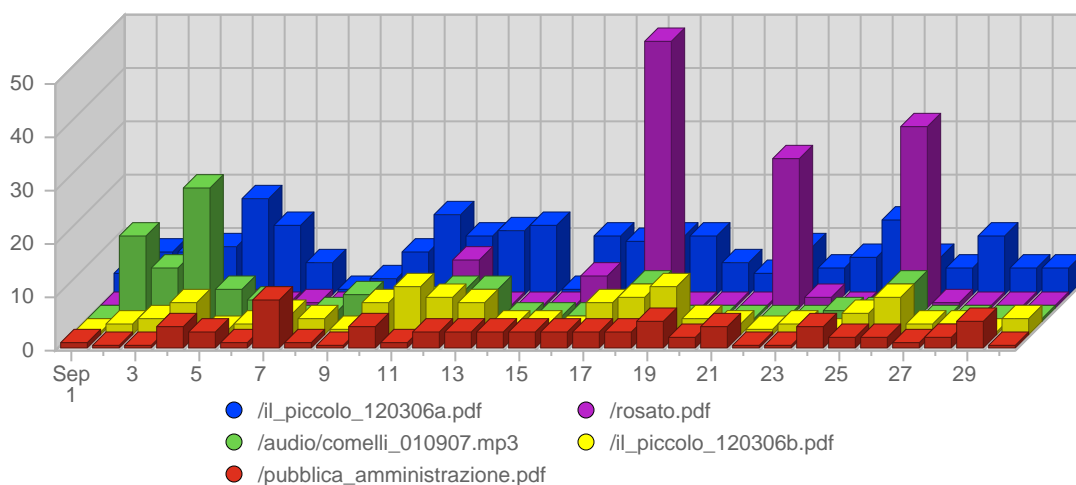

Pages and Content > Media & Downloads

Report Description

Report Description: Downloads during the month of September 2007
Report Range: Month of September 2007
Report Scope: Historical Data
List Size: 25 of 679

Breakdown

#	File	Total Downloads	Average Downloads Historically	Change	Percent of Downloads
1.	/il_piccolo_120306a.pdf	251	238,89	-27 ▼	3,86%
2.	/rosato.pdf	135	145,78	+116 ▲	2,08%
3.	/audio/comelli_010907.mp3	108	-	+108 ▲	1,66%
4.	/il_piccolo_120306b.pdf	103	113,56	-25 ▼	1,59%
5.	/pubblica_amministrazione.pdf	72	39,13	+15 ▲	1,11%
6.	/il_piccolo_220405.pdf	65	39,44	+29 ▲	1,00%
7.	/il_piccolo_100605a.pdf	51	30,89	+28 ▲	0,79%
8.	/rapporto.pdf	51	10,00	+39 ▲	0,79%
9.	/il_piccolo_300807.pdf	39	-	+24 ▲	0,60%
10.	/bilancio_rxfvg.pdf	38	-	+38 ▲	0,59%
11.	/lettera_210907.pdf	38	-	+38 ▲	0,59%
12.	/il_piccolo_290707.pdf	37	24,50	-12 ▼	0,57%
13.	/il_piccolo_070605a.pdf	35	20,22	+16 ▲	0,54%
14.	/messaggero_240704b.pdf	35	21,67	-1 ▼	0,54%
15.	/trieste_oggi_170704.pdf	34	22,67	-14 ▼	0,52%
16.	/il_piccolo_290605.pdf	33	21,00	+19 ▲	0,51%
17.	/quelle_fiamme.pdf	31	28,11	+7 ▲	0,48%

Continued on Page 2 ...