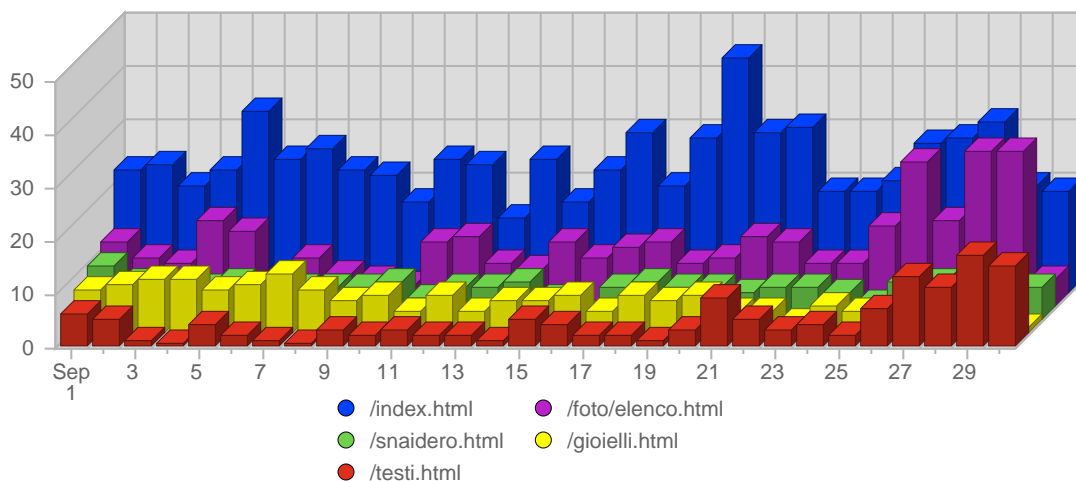

Pages and Content > Pages

Report Description

Report Description: Pages visitors viewed during the month of September 2006
Report Range: Month of September 2006
Report Scope: Historical Data
List Size: 25 of 2946

Breakdown

#	Title & Page	Total Page Views	Average Page Views Historically	Change	Percent of Page Views
1.	/index.html	737	1,017.78	+36 ▲	2.79%
2.	/foto/elenco.html	349	527.48	+24 ▲	1.32%
3.	/snaidero.html	177	103.15	-17 ▼	0.67%
4.	/gioielli.html	171	48.67	-82 ▼	0.65%
5.	/testi.html	135	124.41	+58 ▲	0.51%
6.	/link.html	134	126.89	+36 ▲	0.51%
7.	/foto_politicafvg/index.html	126	84.52	+26 ▲	0.48%
8.	/comitato_260305.html	125	193.06	+25 ▲	0.47%
9.	/foto_capezzone/index.html	117	130.33	+17 ▲	0.44%
10.	/home.html	117	248.22	-30 ▼	0.44%
11.	/gentili.html	115	84.76	+11 ▲	0.44%
12.	/referendum_story.html	113	166.22	+37 ▲	0.43%
13.	/risultati.html	105	305.52	+11 ▲	0.40%
14.	/audio-video.html	97	116.96	0 ▬	0.37%
15.	/documenti.html	91	183.33	-1 ▼	0.35%
16.	/osimo.html	85	64.85	+17 ▲	0.32%
17.	/foto_vasco/index.html	77	84.92	+22 ▲	0.29%

Continued on Page 2 ...