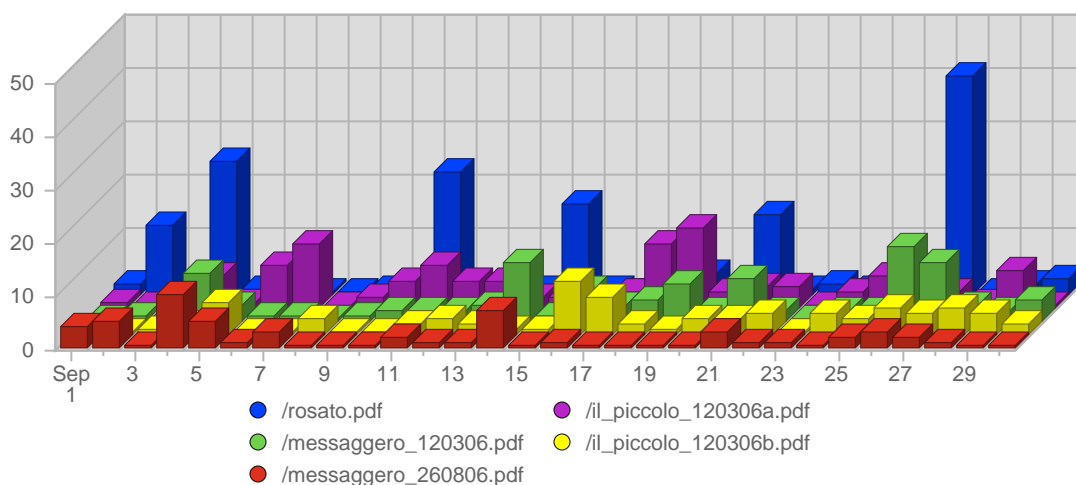

Pages and Content > Media & Downloads

Report Description

Report Description: Downloads during the month of September 2006
Report Range: Month of September 2006
Report Scope: Historical Data
List Size: 25 of 506

Breakdown

#	File	Total Downloads	Average Downloads Historically	Change	Percent of Downloads
1.	/rosato.pdf	155	269.50	+141 ▲	3.19%
2.	/il_piccolo_120306a.pdf	127	201.17	+7 ▲	2.62%
3.	/messaggero_120306.pdf	107	133.00	+18 ▲	2.20%
4.	/il_piccolo_120306b.pdf	79	93.14	+2 ▲	1.63%
5.	/messaggero_260806.pdf	53	26.50	+27 ▲	1.09%
6.	/messaggero_030804.pdf	47	17.08	+18 ▲	0.97%
7.	/referendum_pma.pdf	36	72.25	-19 ▼	0.74%
8.	/statistiche_0806.pdf	34	-	+34 ▲	0.70%
9.	/il_piccolo_170505.pdf	33	25.88	+17 ▲	0.68%
10.	/il_piccolo_100605a.pdf	33	30.33	+7 ▲	0.68%
11.	/comune.pdf	32	40.67	+9 ▲	0.66%
12.	/dossier_pma.pdf	30	60.59	-14 ▼	0.62%
13.	/il_piccolo_200606.pdf	30	12.67	+20 ▲	0.62%
14.	/mendizza_040806.pdf	29	14.50	-52 ▼	0.60%
15.	/il_piccolo_171105.pdf	29	16.00	+25 ▲	0.60%
16.	/il_piccolo_300605.pdf	28	26.93	+22 ▲	0.58%
17.	/il_piccolo_250706.pdf	27	21.50	-16 ▼	0.56%

Continued on Page 2 ...