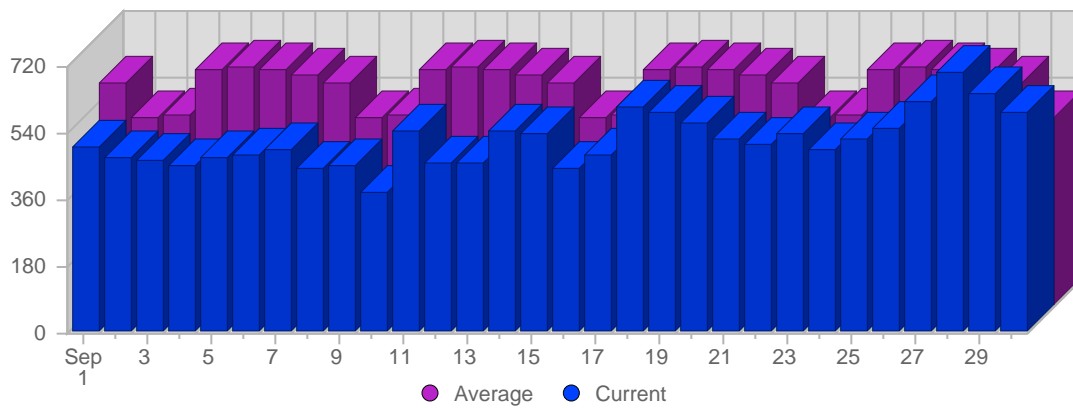

Traffic and Activity > Visits

Report Description

Report Description: Visits during the month of September 2006
 Report Range: Month of September 2006
 Report Scope: Historical Data

Historic Breakdown

Breakdown

Date	Total Visits	Average Visits Historically	Change	Percent of Total Visits
Fri Sep 1st, 2006	501	601.91	+501 ▲	3.23%
Sat Sep 2nd, 2006	471	505.16	+471 ▲	3.03%
Sun Sep 3rd, 2006	462	513.79	-41 ▼	2.98%
Mon Sep 4th, 2006	453	639.93	-29 ▼	2.92%
Tue Sep 5th, 2006	469	646.45	-44 ▼	3.02%
Wed Sep 6th, 2006	477	634.51	-118 ▼	3.07%
Thu Sep 7th, 2006	495	621.55	-58 ▼	3.19%
Fri Sep 8th, 2006	444	601.91	-57 ▼	2.86%
Sat Sep 9th, 2006	451	505.16	-20 ▼	2.90%
Sun Sep 10th, 2006	379	513.79	-83 ▼	2.44%
Mon Sep 11th, 2006	541	639.93	+88 ▲	3.48%
Tue Sep 12th, 2006	454	646.45	-15 ▼	2.92%
Wed Sep 13th, 2006	455	634.51	-22 ▼	2.93%
Thu Sep 14th, 2006	546	621.55	+51 ▲	3.52%
Fri Sep 15th, 2006	539	601.91	+95 ▲	3.47%
Sat Sep 16th, 2006	440	505.16	-11 ▼	2.83%
Sun Sep 17th, 2006	482	513.79	+103 ▲	3.10%
Mon Sep 18th, 2006	611	639.93	+70 ▲	3.94%
Tue Sep 19th, 2006	591	646.45	+137 ▲	3.81%
Wed Sep 20th, 2006	568	634.51	+113 ▲	3.66%
Thu Sep 21st, 2006	523	621.55	-23 ▼	3.37%
Fri Sep 22nd, 2006	506	601.91	-33 ▼	3.26%
Sat Sep 23rd, 2006	536	505.16	+96 ▲	3.45%
Sun Sep 24th, 2006	496	513.79	+14 ▲	3.19%
Mon Sep 25th, 2006	520	639.93	-91 ▼	3.35%
Tue Sep 26th, 2006	554	646.45	-37 ▼	3.57%
Wed Sep 27th, 2006	625	634.51	+57 ▲	4.03%
Thu Sep 28th, 2006	700	621.55	+177 ▲	4.51%
Fri Sep 29th, 2006	644	601.91	+138 ▲	4.15%
Sat Sep 30th, 2006	595	505.16	+59 ▲	3.83%
	15,528	17,885		