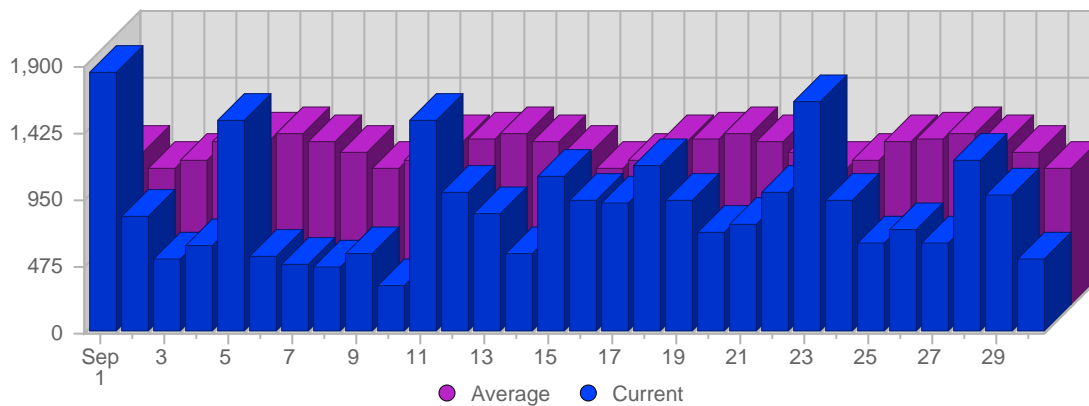

Traffic and Activity > Page Views

Report Description

Report Description: Page Views during the month of September 2006
 Report Range: Month of September 2006
 Report Scope: Historical Data

Historic Breakdown

Breakdown

Date	Total Page Views	Average Page Views Historically	Change	Percent of Total Page Views
Fri Sep 1st, 2006	1,855	1,088.64	+1,855 ▲	7.00%
Sat Sep 2nd, 2006	824	987.43	+824 ▲	3.11%
Sun Sep 3rd, 2006	527	1,026.67	-1,214 ▼	1.99%
Mon Sep 4th, 2006	623	1,176.58	-1,294 ▼	2.35%
Tue Sep 5th, 2006	1,519	1,194.03	+282 ▲	5.73%
Wed Sep 6th, 2006	537	1,228.08	-1,190 ▼	2.03%
Thu Sep 7th, 2006	493	1,175.70	-544 ▼	1.86%
Fri Sep 8th, 2006	461	1,088.64	-1,394 ▼	1.74%
Sat Sep 9th, 2006	554	987.43	-270 ▼	2.09%
Sun Sep 10th, 2006	324	1,026.67	-203 ▼	1.22%
Mon Sep 11th, 2006	1,503	1,176.58	+880 ▲	5.67%
Tue Sep 12th, 2006	999	1,194.03	-520 ▼	3.77%
Wed Sep 13th, 2006	846	1,228.08	+309 ▲	3.19%
Thu Sep 14th, 2006	560	1,175.70	+67 ▲	2.11%
Fri Sep 15th, 2006	1,108	1,088.64	+647 ▲	4.18%
Sat Sep 16th, 2006	943	987.43	+389 ▲	3.56%
Sun Sep 17th, 2006	921	1,026.67	+597 ▲	3.48%
Mon Sep 18th, 2006	1,178	1,176.58	-325 ▼	4.45%
Tue Sep 19th, 2006	932	1,194.03	-67 ▼	3.52%
Wed Sep 20th, 2006	705	1,228.08	-141 ▼	2.66%
Thu Sep 21st, 2006	773	1,175.70	+213 ▲	2.92%
Fri Sep 22nd, 2006	992	1,088.64	-116 ▼	3.74%
Sat Sep 23rd, 2006	1,645	987.43	+702 ▲	6.21%
Sun Sep 24th, 2006	939	1,026.67	+18 ▲	3.54%
Mon Sep 25th, 2006	642	1,176.58	-536 ▼	2.42%
Tue Sep 26th, 2006	740	1,194.03	-192 ▼	2.79%
Wed Sep 27th, 2006	634	1,228.08	-71 ▼	2.39%
Thu Sep 28th, 2006	1,224	1,175.70	+451 ▲	4.62%
Fri Sep 29th, 2006	974	1,088.64	-18 ▼	3.68%
Sat Sep 30th, 2006	518	987.43	-1,127 ▼	1.96%
	26,493	33,192		

Traffic and Activity > Visits

Report Description

Report Description: Visits during the month of September 2006
 Report Range: Month of September 2006
 Report Scope: Historical Data

Historic Breakdown

Breakdown