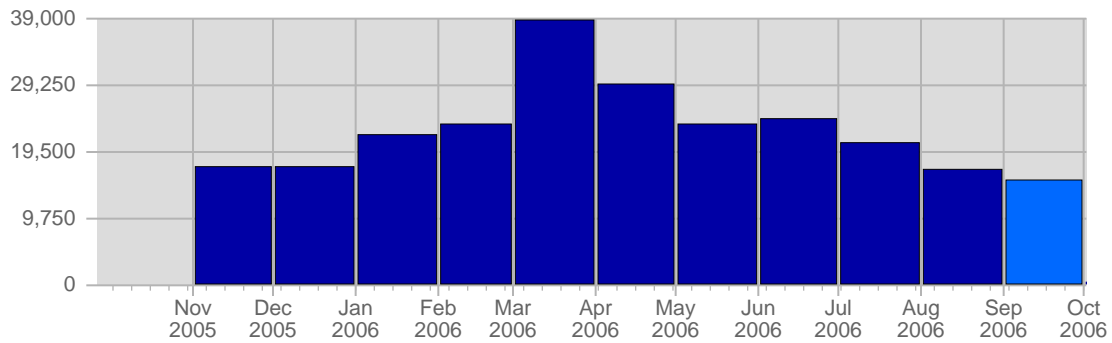

Breakdown

Date	Total Page Views	Average Page Views Historically	Change	Percent of Total Page Views
Fri Sep 1st, 2006	1,855	1,088.64	+1,855 ▲	7.00%
Sat Sep 2nd, 2006	824	987.43	+824 ▲	3.11%
Sun Sep 3rd, 2006	527	1,026.67	-1,214 ▼	1.99%
Mon Sep 4th, 2006	623	1,176.58	-1,294 ▼	2.35%
Tue Sep 5th, 2006	1,519	1,194.03	+282 ▲	5.73%
Wed Sep 6th, 2006	537	1,228.08	-1,190 ▼	2.03%
Thu Sep 7th, 2006	493	1,175.70	-544 ▼	1.86%
Fri Sep 8th, 2006	461	1,088.64	-1,394 ▼	1.74%
Sat Sep 9th, 2006	554	987.43	-270 ▼	2.09%
Sun Sep 10th, 2006	324	1,026.67	-203 ▼	1.22%
Mon Sep 11th, 2006	1,503	1,176.58	+880 ▲	5.67%
Tue Sep 12th, 2006	999	1,194.03	-520 ▼	3.77%
Wed Sep 13th, 2006	846	1,228.08	+309 ▲	3.19%
Thu Sep 14th, 2006	560	1,175.70	+67 ▲	2.11%
Fri Sep 15th, 2006	1,108	1,088.64	+647 ▲	4.18%
Sat Sep 16th, 2006	943	987.43	+389 ▲	3.56%
Sun Sep 17th, 2006	921	1,026.67	+597 ▲	3.48%
Mon Sep 18th, 2006	1,178	1,176.58	-325 ▼	4.45%
Tue Sep 19th, 2006	932	1,194.03	-67 ▼	3.52%
Wed Sep 20th, 2006	705	1,228.08	-141 ▼	2.66%
Thu Sep 21st, 2006	773	1,175.70	+213 ▲	2.92%
Fri Sep 22nd, 2006	992	1,088.64	-116 ▼	3.74%
Sat Sep 23rd, 2006	1,645	987.43	+702 ▲	6.21%
Sun Sep 24th, 2006	939	1,026.67	+18 ▲	3.54%
Mon Sep 25th, 2006	642	1,176.58	-536 ▼	2.42%
Tue Sep 26th, 2006	740	1,194.03	-192 ▼	2.79%
Wed Sep 27th, 2006	634	1,228.08	-71 ▼	2.39%
Thu Sep 28th, 2006	1,224	1,175.70	+451 ▲	4.62%
Fri Sep 29th, 2006	974	1,088.64	-18 ▼	3.68%
Sat Sep 30th, 2006	518	987.43	-1,127 ▼	1.96%
	26,493	33,192		

Traffic and Activity > Visits

Report Description

Report Description: Visits during the month of September 2006
 Report Range: Month of September 2006
 Report Scope: Historical Data

Historic Breakdown

Breakdown