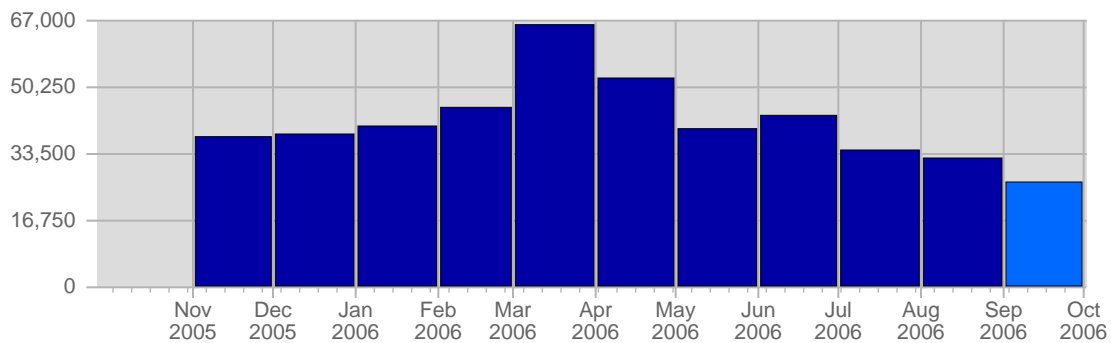

Traffic and Activity > Page Views

Report Description

Report Description: Page Views during the month of September 2006
 Report Range: Month of September 2006
 Report Scope: Historical Data

Historic Breakdown

Breakdown

Date	Total Page Views	Average Page Views Historically	Change	Percent of Total Page Views
Fri Sep 1st, 2006	1,855	1,088.64	+1,855 ▲	7.00%
Sat Sep 2nd, 2006	824	987.43	+824 ▲	3.11%
Sun Sep 3rd, 2006	527	1,026.67	-1,214 ▼	1.99%
Mon Sep 4th, 2006	623	1,176.58	-1,294 ▼	2.35%
Tue Sep 5th, 2006	1,519	1,194.03	+282 ▲	5.73%
Wed Sep 6th, 2006	537	1,228.08	-1,190 ▼	2.03%
Thu Sep 7th, 2006	493	1,175.70	-544 ▼	1.86%
Fri Sep 8th, 2006	461	1,088.64	-1,394 ▼	1.74%
Sat Sep 9th, 2006	554	987.43	-270 ▼	2.09%
Sun Sep 10th, 2006	324	1,026.67	-203 ▼	1.22%
Mon Sep 11th, 2006	1,503	1,176.58	+880 ▲	5.67%
Tue Sep 12th, 2006	999	1,194.03	-520 ▼	3.77%
Wed Sep 13th, 2006	846	1,228.08	+309 ▲	3.19%
Thu Sep 14th, 2006	560	1,175.70	+67 ▲	2.11%
Fri Sep 15th, 2006	1,108	1,088.64	+647 ▲	4.18%
Sat Sep 16th, 2006	943	987.43	+389 ▲	3.56%
Sun Sep 17th, 2006	921	1,026.67	+597 ▲	3.48%
Mon Sep 18th, 2006	1,178	1,176.58	-325 ▼	4.45%
Tue Sep 19th, 2006	932	1,194.03	-67 ▼	3.52%
Wed Sep 20th, 2006	705	1,228.08	-141 ▼	2.66%
Thu Sep 21st, 2006	773	1,175.70	+213 ▲	2.92%
Fri Sep 22nd, 2006	992	1,088.64	-116 ▼	3.74%
Sat Sep 23rd, 2006	1,645	987.43	+702 ▲	6.21%
Sun Sep 24th, 2006	939	1,026.67	+18 ▲	3.54%
Mon Sep 25th, 2006	642	1,176.58	-536 ▼	2.42%
Tue Sep 26th, 2006	740	1,194.03	-192 ▼	2.79%
Wed Sep 27th, 2006	634	1,228.08	-71 ▼	2.39%
Thu Sep 28th, 2006	1,224	1,175.70	+451 ▲	4.62%
Fri Sep 29th, 2006	974	1,088.64	-18 ▼	3.68%
Sat Sep 30th, 2006	518	987.43	-1,127 ▼	1.96%
	26,493	33,192		

Traffic and Activity > Visits

Report Description

Report Description: Visits during the month of September 2006
 Report Range: Month of September 2006
 Report Scope: Historical Data

Historic Breakdown

Breakdown