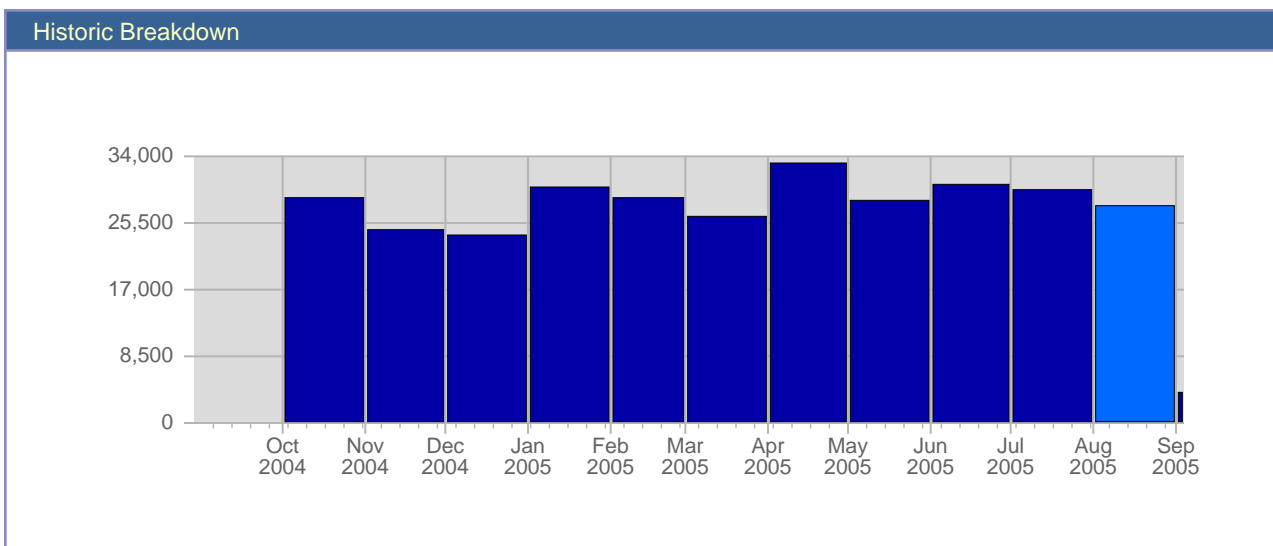

Traffic Reports Page Views

Report Description	
Report Description:	Page Views during the month of August 2005
Report Range:	Month of August 2005
Report Scope:	Historical Data