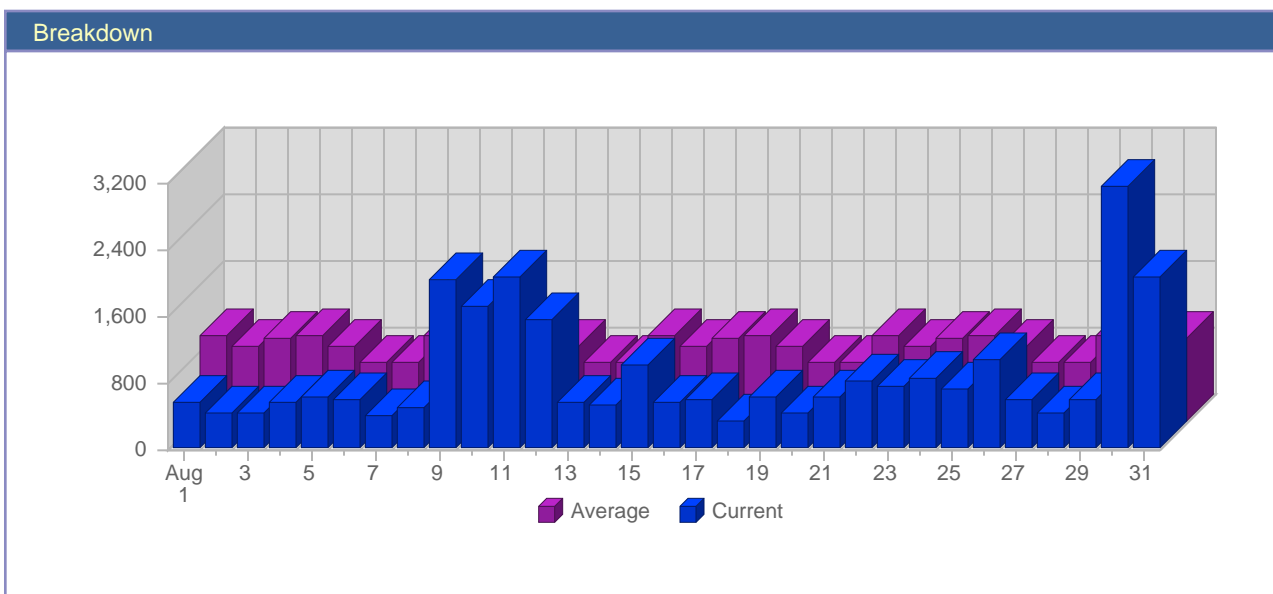

Traffic Reports Page Views

Report Description	
Report Description:	Page Views during the month of August 2005
Report Range:	Month of August 2005
Report Scope:	Historical Data