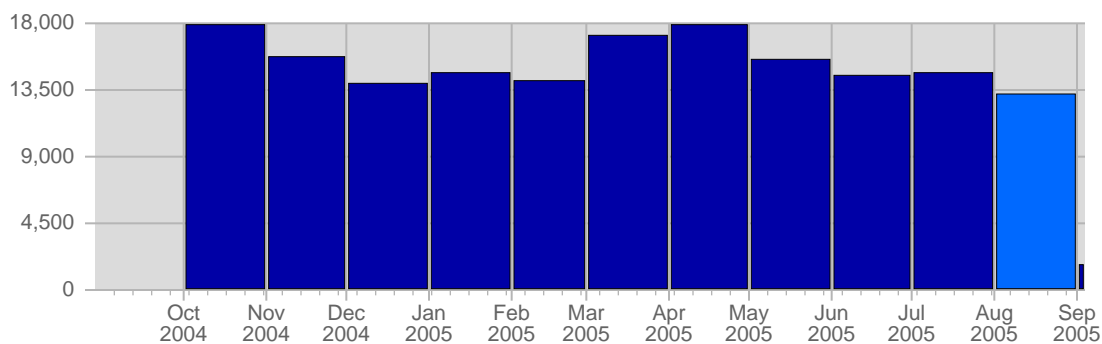

Traffic Reports Visits

Report Description

Report Description: Visits during the month of August 2005
 Report Range: Month of August 2005
 Report Scope: Historical Data

Historic Breakdown

Breakdown

Date	Total Visits	Average Visits Historically	Change	Percent of Total Visits
Mon Aug 1st, 2005	530	536.20	+152 ▲	3.98%
Tue Aug 2nd, 2005	337	532.57	-49 ▼	2.53%
Wed Aug 3rd, 2005	389	508.68	-87 ▼	2.92%
Thu Aug 4th, 2005	438	515.57	-66 ▼	3.29%
Fri Aug 5th, 2005	375	488.45	-113 ▼	2.82%
Sat Aug 6th, 2005	310	381.40	-492 ▼	2.33%
Sun Aug 7th, 2005	321	395.95	-333 ▼	2.41%
Mon Aug 8th, 2005	352	536.20	-178 ▼	2.64%
Tue Aug 9th, 2005	441	532.57	+104 ▲	3.31%
Wed Aug 10th, 2005	367	508.68	-22 ▼	2.76%
Thu Aug 11th, 2005	451	515.57	+13 ▲	3.39%
Fri Aug 12th, 2005	593	488.45	+218 ▲	4.45%
Sat Aug 13th, 2005	466	381.40	+156 ▲	3.50%
Sun Aug 14th, 2005	356	395.95	+35 ▲	2.67%
Mon Aug 15th, 2005	319	536.20	-33 ▼	2.40%
Tue Aug 16th, 2005	406	532.57	-35 ▼	3.05%
Wed Aug 17th, 2005	352	508.68	-15 ▼	2.64%
Thu Aug 18th, 2005	275	515.57	-176 ▼	2.07%
Fri Aug 19th, 2005	408	488.45	-185 ▼	3.06%
Sat Aug 20th, 2005	244	381.40	-222 ▼	1.83%
Sun Aug 21st, 2005	329	395.95	-27 ▼	2.47%
Mon Aug 22nd, 2005	549	536.20	+230 ▲	4.12%
Tue Aug 23rd, 2005	571	532.57	+165 ▲	4.29%
Wed Aug 24th, 2005	662	508.68	+310 ▲	4.97%
Thu Aug 25th, 2005	553	515.57	+278 ▲	4.15%
Fri Aug 26th, 2005	517	488.45	+109 ▲	3.88%
Sat Aug 27th, 2005	367	381.40	+123 ▲	2.76%
Sun Aug 28th, 2005	333	395.95	+4 ▲	2.50%
Mon Aug 29th, 2005	464	536.20	-85 ▼	3.48%
Tue Aug 30th, 2005	560	532.57	-11 ▼	4.21%
Wed Aug 31st, 2005	683	508.68	+21 ▲	5.13%
	13,318	12,432		