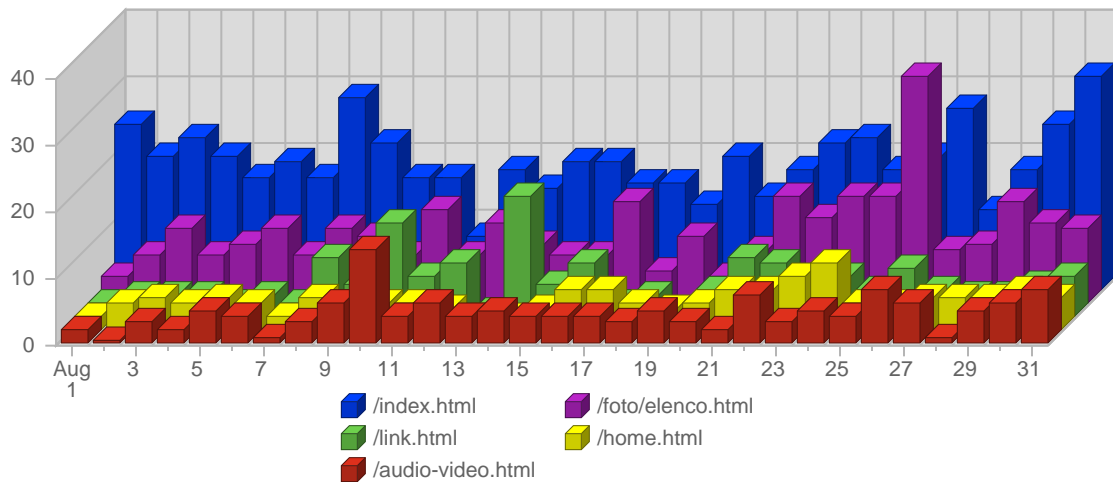

Pages Reports Pages

Report Description

Report Description: Pages visitors viewed during the month of August 2005
Report Range: Month of August 2005
Report Scope: Historical Data
List Size: 25 of 2914

Breakdown

#	Title	Total Page Views	Average Page Views Historically	Change	Percent of Page Views
1.	/index.html	599	953.64	-126 ▼	2.15%
2.	/foto/elenco.html	332	486.29	-32 ▼	1.19%
3.	/link.html	160	115.00	+63 ▲	0.58%
4.	/home.html	140	267.57	-20 ▼	0.50%
5.	/audio-video.html	137	68.79	+75 ▲	0.49%
6.	/ascolipiceno.html	136	48.43	+82 ▲	0.49%
7.	/documenti.html	133	195.79	+20 ▲	0.48%
8.	/comitato_260305.html	110	293.60	-3 ▼	0.40%
9.	/risultati.html	105	208.86	-8 ▼	0.38%
10.	/foto_capezzone/index.html	102	65.93	+13 ▲	0.37%
11.	/articoli_fvg.html	102	97.64	+26 ▲	0.37%
12.	/comunicati_fvg1.html	90	86.64	+8 ▲	0.32%
13.	/rassegna_pdf.html	78	65.00	+2 ▲	0.28%
14.	/associazione.html	74	121.21	-3 ▼	0.27%

Continued on Page 2 ...