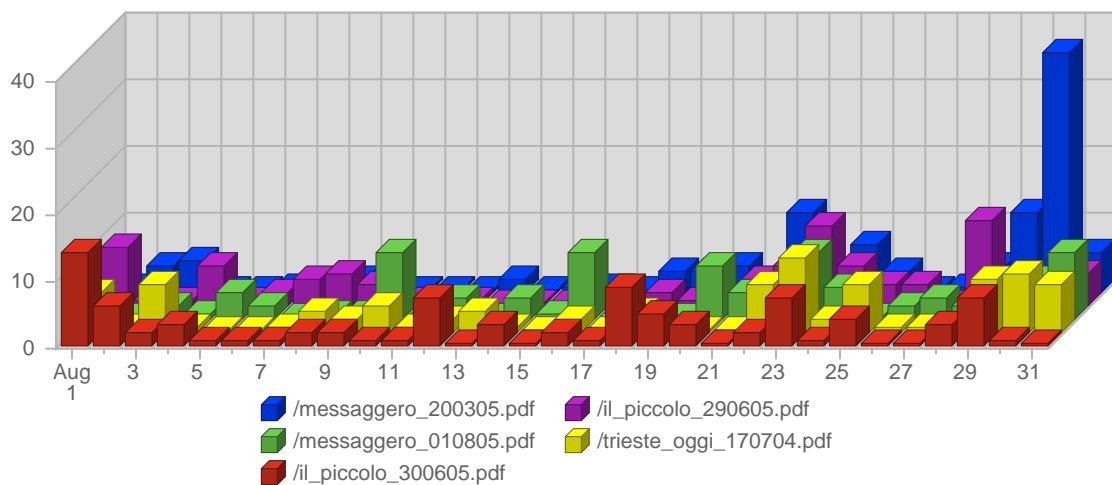

Pages Reports Media & Downloads

Report Description

Report Description: Files visitors downloads during the month of August 2005
Report Range: Month of August 2005
Report Scope: Historical Data
List Size: 25 of 349

Breakdown

#	File	Total Downloads	Average Downloads Historically	Change	Percent of Downloads
1.	/messaggero_200305.pdf	110	30.40	+49 ▲	2.64%
2.	/il_piccolo_290605.pdf	94	21.00	+52 ▲	2.25%
3.	/messaggero_010805.pdf	92	-	+92 ▲	2.21%
4.	/trieste_oggi_170704.pdf	91	141.54	-113 ▼	2.18%
5.	/il_piccolo_300605.pdf	89	30.50	+28 ▲	2.13%
6.	/il_piccolo_070705.pdf	75	-	+31 ▲	1.80%
7.	/il_piccolo_210605.pdf	68	38.50	-9 ▼	1.63%
8.	/il_piccolo_090405.pdf	57	16.50	+31 ▲	1.37%
9.	/il_piccolo_111104.pdf	54	28.33	+31 ▲	1.29%
10.	/il_piccolo_270605a.pdf	54	18.50	+17 ▲	1.29%
11.	/il_piccolo_270605b.pdf	51	-	+12 ▲	1.22%
12.	/il_piccolo_240804.pdf	49	40.08	+20 ▲	1.18%
13.	/statistiche_0705.pdf	45	-	+45 ▲	1.08%
14.	/il_piccolo_080605b.pdf	44	71.50	-99 ▼	1.06%

Continued on Page 2 ...