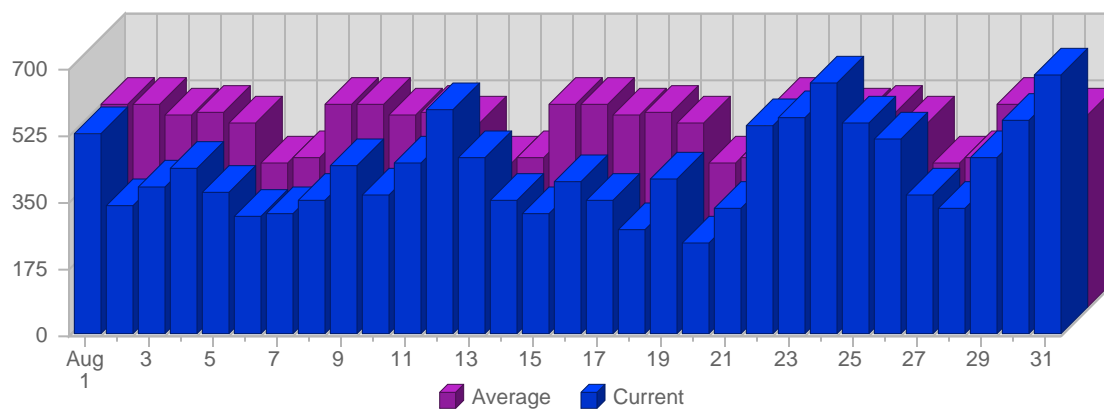

Traffic Reports Visits

Report Description

Report Description: Visits during the month of August 2005
 Report Range: Month of August 2005
 Report Scope: Historical Data

Historic Breakdown

Breakdown

Date	Total Visits	Average Visits Historically	Change	Percent of Total Visits
Mon Aug 1st, 2005	530	536.20	+152 ▲	3.98%
Tue Aug 2nd, 2005	337	532.57	-49 ▼	2.53%
Wed Aug 3rd, 2005	389	508.68	-87 ▼	2.92%
Thu Aug 4th, 2005	438	515.57	-66 ▼	3.29%
Fri Aug 5th, 2005	375	488.45	-113 ▼	2.82%
Sat Aug 6th, 2005	310	381.40	-492 ▼	2.33%
Sun Aug 7th, 2005	321	395.95	-333 ▼	2.41%
Mon Aug 8th, 2005	352	536.20	-178 ▼	2.64%
Tue Aug 9th, 2005	441	532.57	+104 ▲	3.31%
Wed Aug 10th, 2005	367	508.68	-22 ▼	2.76%
Thu Aug 11th, 2005	451	515.57	+13 ▲	3.39%
Fri Aug 12th, 2005	593	488.45	+218 ▲	4.45%
Sat Aug 13th, 2005	466	381.40	+156 ▲	3.50%
Sun Aug 14th, 2005	356	395.95	+35 ▲	2.67%
Mon Aug 15th, 2005	319	536.20	-33 ▼	2.40%
Tue Aug 16th, 2005	406	532.57	-35 ▼	3.05%
Wed Aug 17th, 2005	352	508.68	-15 ▼	2.64%
Thu Aug 18th, 2005	275	515.57	-176 ▼	2.07%
Fri Aug 19th, 2005	408	488.45	-185 ▼	3.06%
Sat Aug 20th, 2005	244	381.40	-222 ▼	1.83%
Sun Aug 21st, 2005	329	395.95	-27 ▼	2.47%
Mon Aug 22nd, 2005	549	536.20	+230 ▲	4.12%
Tue Aug 23rd, 2005	571	532.57	+165 ▲	4.29%
Wed Aug 24th, 2005	662	508.68	+310 ▲	4.97%
Thu Aug 25th, 2005	553	515.57	+278 ▲	4.15%
Fri Aug 26th, 2005	517	488.45	+109 ▲	3.88%
Sat Aug 27th, 2005	367	381.40	+123 ▲	2.76%
Sun Aug 28th, 2005	333	395.95	+4 ▲	2.50%
Mon Aug 29th, 2005	464	536.20	-85 ▼	3.48%
Tue Aug 30th, 2005	560	532.57	-11 ▼	4.21%
Wed Aug 31st, 2005	683	508.68	+21 ▲	5.13%
	13,318	12,432		