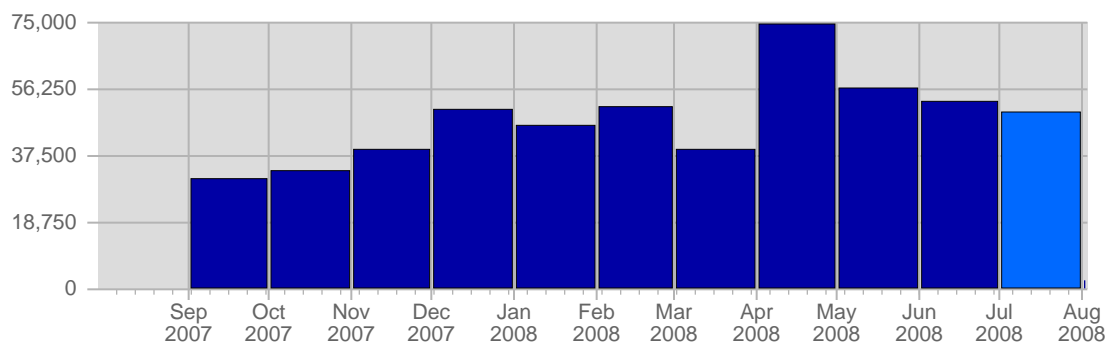

Traffic and Activity > Traffic and Activity Summary

Traffic and Activity Summary

During the Month of July, 2008:

- A total of 14,157 distinct visits were made to the site.
- The average visit lasted 3 Minutes and 18 Seconds.
- 2,999 distinct web pages were viewed a total of 49,866 times.
- The average visit contained 3,52 page views. People spent an average of 56 Seconds viewing a page.
- Downloadable files were requested 10,792 times. On average 0,76 files were downloaded per visit.

Six Month Historical Comparison

Usage Breakdown		Feb, 2008	Mar, 2008	Apr, 2008	May, 2008	Jun, 2008	Jul 2008
1.	Visits	36,475	38,841	55,191	41,528	20,344	14,157
2.	Page Views	51,534	39,072	74,537	56,343	52,629	49,866
3.	Page Views Per Visit	1,41	1,01	1,35	1,36	2,59	3,52
4.	Time Spent Per Visit	00:04:03	00:02:17	00:02:53	00:03:43	00:07:45	00:09:50
5.	Hits	160,395	139,869	207,591	143,182	128,014	104,994
6.	Downloads	8,166	7,458	15,125	12,523	11,493	10,768
7.	Bandwidth	3,32 GB	2,37 GB	4,91 GB	3,81 GB	3,64 GB	3,60 GB

Continued on Page 2 ...

Traffic and Activity > Page Views

Report Description

Report Description: Page Views during the month of July 2008
Report Range: Month of July 2008
Report Scope: Historical Data

Historic Breakdown