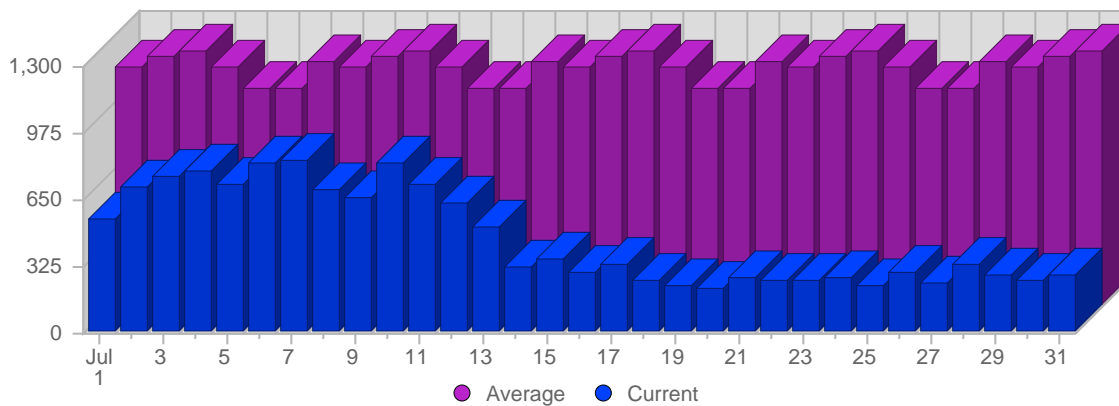

Traffic and Activity > Visits

Report Description

Report Description: Visits during the month of July 2008
Report Range: Month of July 2008
Report Scope: Historical Data

Historic Breakdown

Breakdown

Date	Total Visits	Average Visits Historically	Change	Percent of Total Visits
Tue Jul 1st, 2008	547	1,161,66	+547 ▲	3,86%
Wed Jul 2nd, 2008	702	1,213,38	+702 ▲	4,96%
Thu Jul 3rd, 2008	762	1,235,81	+762 ▲	5,38%
Fri Jul 4th, 2008	791	1,168,62	+791 ▲	5,59%
Sat Jul 5th, 2008	717	1,060,64	+717 ▲	5,07%
Sun Jul 6th, 2008	820	1,062,66	+262 ▲	5,79%
Mon Jul 7th, 2008	835	1,184,18	+294 ▲	5,90%
Tue Jul 8th, 2008	696	1,161,66	+149 ▲	4,92%
Wed Jul 9th, 2008	651	1,213,38	-51 ▼	4,60%
Thu Jul 10th, 2008	829	1,235,81	+67 ▲	5,86%
Fri Jul 11th, 2008	722	1,168,62	-69 ▼	5,10%
Sat Jul 12th, 2008	634	1,060,64	-83 ▼	4,48%
Sun Jul 13th, 2008	515	1,062,66	-305 ▼	3,64%
Mon Jul 14th, 2008	318	1,184,18	-517 ▼	2,25%
Tue Jul 15th, 2008	352	1,161,66	-344 ▼	2,49%
Wed Jul 16th, 2008	297	1,213,38	-354 ▼	2,10%
Thu Jul 17th, 2008	333	1,235,81	-496 ▼	2,35%
Fri Jul 18th, 2008	249	1,168,62	-473 ▼	1,76%
Sat Jul 19th, 2008	224	1,060,64	-410 ▼	1,58%
Sun Jul 20th, 2008	220	1,062,66	-295 ▼	1,55%
Mon Jul 21st, 2008	265	1,184,18	-53 ▼	1,87%
Tue Jul 22nd, 2008	259	1,161,66	-93 ▼	1,83%
Wed Jul 23rd, 2008	247	1,213,38	-50 ▼	1,75%
Thu Jul 24th, 2008	267	1,235,81	-66 ▼	1,89%
Fri Jul 25th, 2008	226	1,168,62	-23 ▼	1,60%
Sat Jul 26th, 2008	286	1,060,64	+62 ▲	2,02%
Sun Jul 27th, 2008	246	1,062,66	+26 ▲	1,74%
Mon Jul 28th, 2008	331	1,184,18	+66 ▲	2,34%
Tue Jul 29th, 2008	285	1,161,66	+26 ▲	2,01%
Wed Jul 30th, 2008	250	1,213,38	+3 ▲	1,77%
Thu Jul 31st, 2008	281	1,235,81	+14 ▲	1,99%
	14,157	35,738		