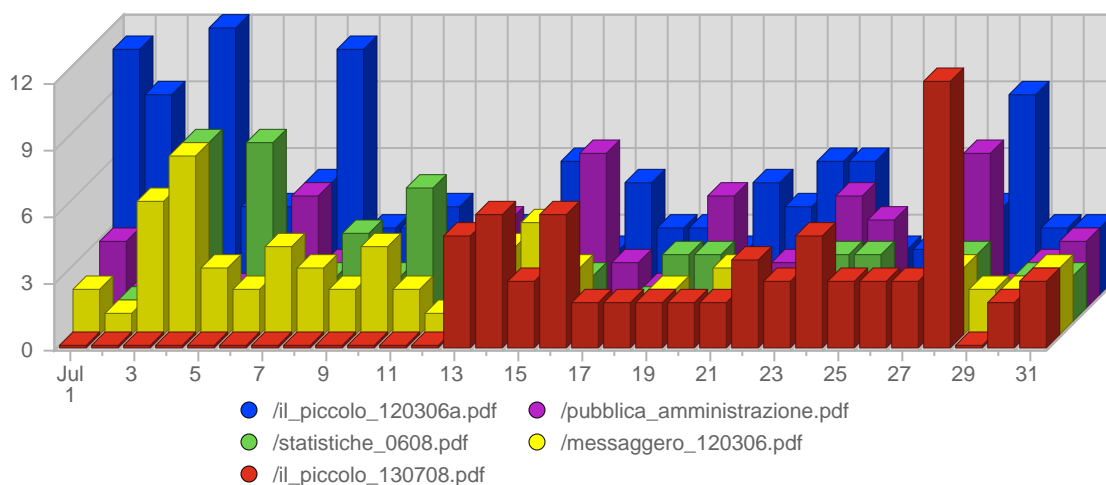

Pages and Content > Media & Downloads

Report Description

Report Description: Downloads during the month of July 2008
Report Range: Month of July 2008
Report Scope: Historical Data
List Size: 25 of 776

Breakdown

#	File	Total Downloads	Average Downloads Historically	Change	Percent of Downloads
1.	/il_piccolo_120306a.pdf	145	227,40	+14 ▲	1,34%
2.	/pubblica_amministrazione.pdf	77	60,84	+19 ▲	0,71%
3.	/statistiche_0608.pdf	75	-	+75 ▲	0,70%
4.	/messaggero_120306.pdf	74	84,90	+14 ▲	0,69%
5.	/il_piccolo_130708.pdf	68	-	+68 ▲	0,63%
6.	/il_piccolo_230608.pdf	68	34,00	+34 ▲	0,63%
7.	/messaggero_090708.pdf	64	-	+64 ▲	0,59%
8.	/messaggero_290608.pdf	63	-	+63 ▲	0,58%
9.	/il_piccolo_220608.pdf	62	31,00	+12 ▲	0,58%
10.	/il_piccolo_021004.pdf	61	29,80	+29 ▲	0,57%
11.	/il_piccolo_120306b.pdf	61	102,30	-13 ▼	0,57%
12.	/messaggero_050708.pdf	60	-	+60 ▲	0,56%
13.	/messaggero_270608.pdf	60	30,00	+34 ▲	0,56%
14.	/messaggero_220608.pdf	57	28,50	+1 ▲	0,53%
15.	/messaggero_130708.pdf	49	-	+49 ▲	0,45%
16.	/il_piccolo_100605a.pdf	44	57,10	-16 ▼	0,41%
17.	/messaggero_260507.pdf	43	25,00	+14 ▲	0,40%

Continued on Page 2 ...