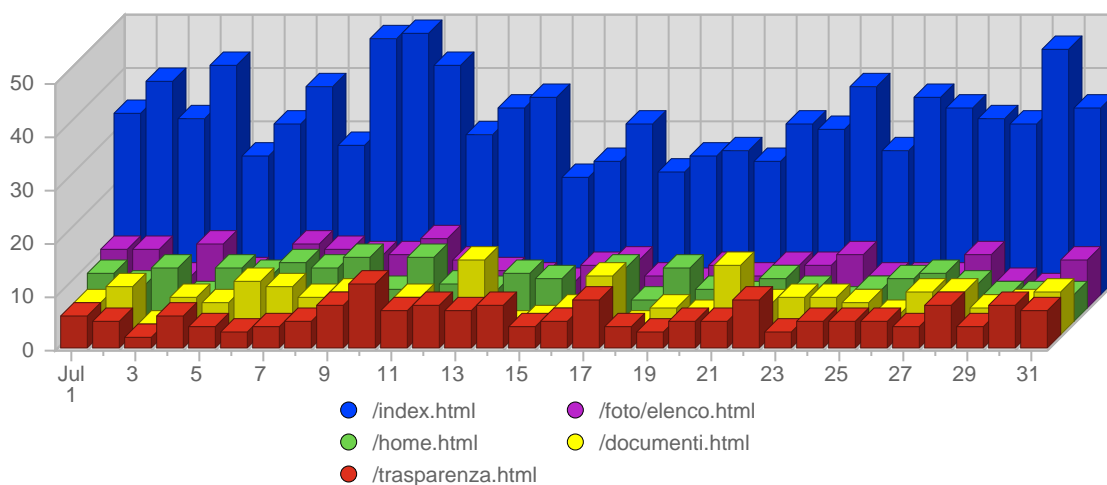

Pages and Content > Pages

Report Description

Report Description: Pages visitors viewed during the month of July 2008
Report Range: Month of July 2008
Report Scope: Historical Data
List Size: 25 of 2999

Breakdown

#	Title & Page	Total Page Views	Average Page Views Historically	Change	Percent of Page Views
1.	/index.html	1,044	1,429,25	-488 ▼	2,09%
2.	/foto/elenco.html	248	328,40	+4 ▲	0,50%
3.	/home.html	232	204,65	+6 ▲	0,46%
4.	/documenti.html	198	162,65	+19 ▲	0,40%
5.	/trasparenza.html	178	145,50	+18 ▲	0,36%
6.	/risultati.html	145	262,00	-78 ▼	0,29%
7.	/comitato_260305.html	141	132,15	-5 ▼	0,28%
8.	/gentili.html	135	125,35	-31 ▼	0,27%
9.	/audio-video.html	134	150,40	-9 ▼	0,27%
10.	/referendum_story.html	125	234,21	-65 ▼	0,25%
11.	/snaidero.html	124	119,90	+7 ▲	0,25%
12.	/osimo.html	122	110,85	-33 ▼	0,24%
13.	/mendizza_150106.html	119	64,65	-8 ▼	0,24%
14.	/link.html	119	118,80	+10 ▲	0,24%
15.	/articoli_fvg.html	116	93,70	+14 ▲	0,23%
16.	/metadone.html	103	35,75	+16 ▲	0,21%
17.	/comunicati_fvg1.html	100	90,10	-4 ▼	0,20%

Continued on Page 2 ...