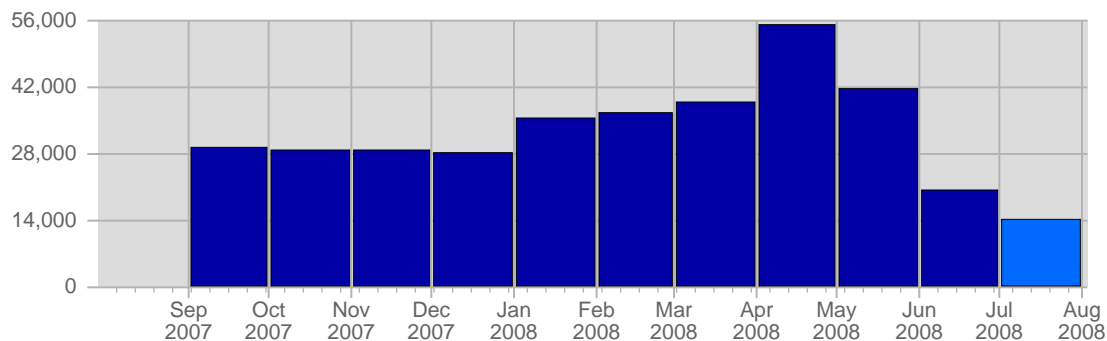

Traffic and Activity > Visits

Report Description

Report Description: Visits during the month of July 2008
Report Range: Month of July 2008
Report Scope: Historical Data

Historic Breakdown