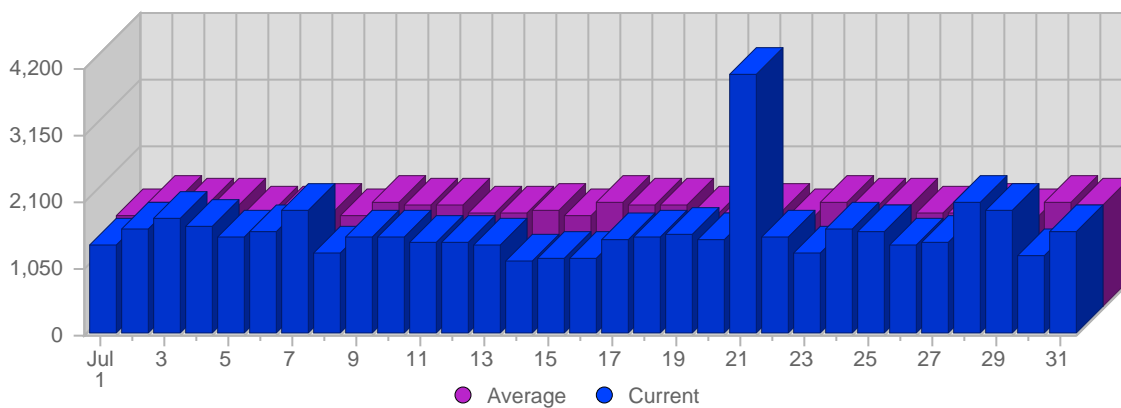

Continued on Page 2 ...

Traffic and Activity > Page Views

Report Description

Report Description: Page Views during the month of July 2008
Report Range: Month of July 2008
Report Scope: Historical Data

Historic Breakdown

Breakdown

Date	Total Page Views	Average Page Views Historically	Change	Percent of Total Page Views
Tue Jul 1st, 2008	1,417	1,446,46	+1,417 ▲	2,84%
Wed Jul 2nd, 2008	1,645	1,668,42	+1,645 ▲	3,30%
Thu Jul 3rd, 2008	1,815	1,622,36	+1,815 ▲	3,64%
Fri Jul 4th, 2008	1,689	1,614,02	+1,689 ▲	3,39%
Sat Jul 5th, 2008	1,553	1,477,10	+1,553 ▲	3,11%
Sun Jul 6th, 2008	1,621	1,476,62	-73 ▼	3,25%
Mon Jul 7th, 2008	1,943	1,512,77	+448 ▲	3,90%
Tue Jul 8th, 2008	1,266	1,446,46	-151 ▼	2,54%
Wed Jul 9th, 2008	1,537	1,668,42	-108 ▼	3,08%
Thu Jul 10th, 2008	1,537	1,622,36	-278 ▼	3,08%
Fri Jul 11th, 2008	1,461	1,614,02	-228 ▼	2,93%
Sat Jul 12th, 2008	1,445	1,477,10	-108 ▼	2,90%
Sun Jul 13th, 2008	1,403	1,476,62	-218 ▼	2,81%
Mon Jul 14th, 2008	1,162	1,512,77	-781 ▼	2,33%
Tue Jul 15th, 2008	1,196	1,446,46	-70 ▼	2,40%
Wed Jul 16th, 2008	1,190	1,668,42	-347 ▼	2,39%
Thu Jul 17th, 2008	1,480	1,622,36	-57 ▼	2,97%
Fri Jul 18th, 2008	1,533	1,614,02	+72 ▲	3,07%
Sat Jul 19th, 2008	1,595	1,477,10	+150 ▲	3,20%
Sun Jul 20th, 2008	1,470	1,476,62	+67 ▲	2,95%
Mon Jul 21st, 2008	4,113	1,512,77	+2,951 ▲	8,25%
Tue Jul 22nd, 2008	1,523	1,446,46	+327 ▲	3,05%
Wed Jul 23rd, 2008	1,278	1,668,42	+88 ▲	2,56%
Thu Jul 24th, 2008	1,670	1,622,36	+190 ▲	3,35%
Fri Jul 25th, 2008	1,599	1,614,02	+66 ▲	3,21%
Sat Jul 26th, 2008	1,423	1,477,10	-172 ▼	2,85%
Sun Jul 27th, 2008	1,442	1,476,62	-28 ▼	2,89%
Mon Jul 28th, 2008	2,079	1,512,77	-2,034 ▼	4,17%
Tue Jul 29th, 2008	1,949	1,446,46	+426 ▲	3,91%
Wed Jul 30th, 2008	1,235	1,668,42	-43 ▼	2,48%
Thu Jul 31st, 2008	1,597	1,622,36	-73 ▼	3,20%
	49,866	45,202		