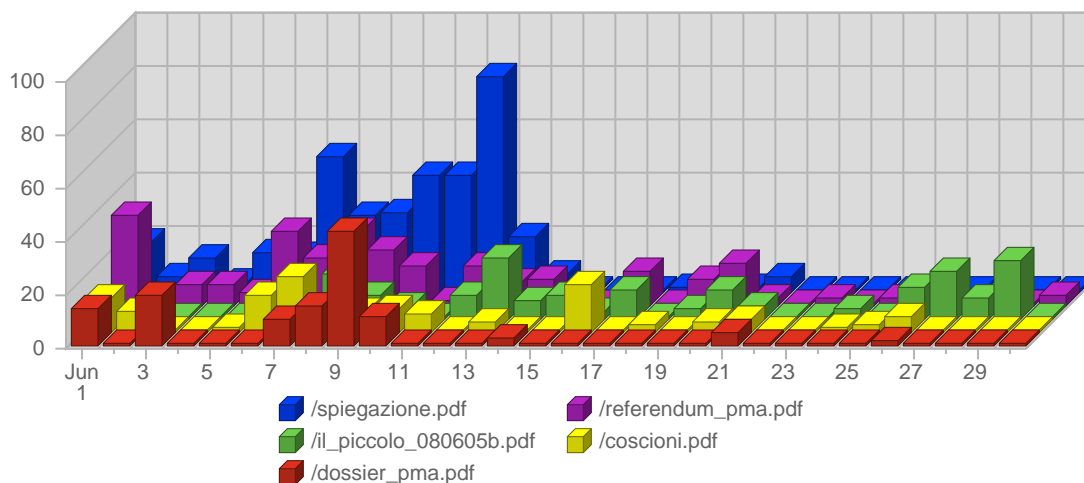

Pages Reports Media & Downloads

Report Description

Report Description: Files visitors downloads during the month of June 2005
Report Range: Month of June 2005
Report Scope: Historical Data
List Size: 25 of 355

Breakdown

#	File	Total Downloads	Average Downloads Historically	Change	Percent of Downloads
1.	/spiegazione.pdf	396	198.00	+228 ▲	9.60%
2.	/referendum_pma.pdf	263	131.50	-220 ▼	6.38%
3.	/il_piccolo_080605b.pdf	179	-	+179 ▲	4.34%
4.	/coscioni.pdf	133	66.50	-122 ▼	3.22%
5.	/dossier_pma.pdf	126	166.00	-206 ▼	3.06%
6.	/help_supplemento_0305.pdf	77	236.67	-115 ▼	1.87%
7.	/il_piccolo_070605b.pdf	74	-	+74 ▲	1.79%
8.	/il_piccolo_240305.pdf	64	67.67	-53 ▼	1.55%
9.	/il_piccolo_120505.pdf	63	31.50	-3 ▼	1.53%
10.	/il_piccolo_100605a.pdf	60	-	+60 ▲	1.46%
11.	/convegno_pma.pdf	56	-	+56 ▲	1.36%
12.	/il_piccolo_170505.pdf	48	24.00	-1 ▼	1.16%
13.	/il_piccolo_100405.pdf	48	38.00	-18 ▼	1.16%
14.	/konrad_0605.pdf	42	-	+42 ▲	1.02%

Continued on Page 2 ...