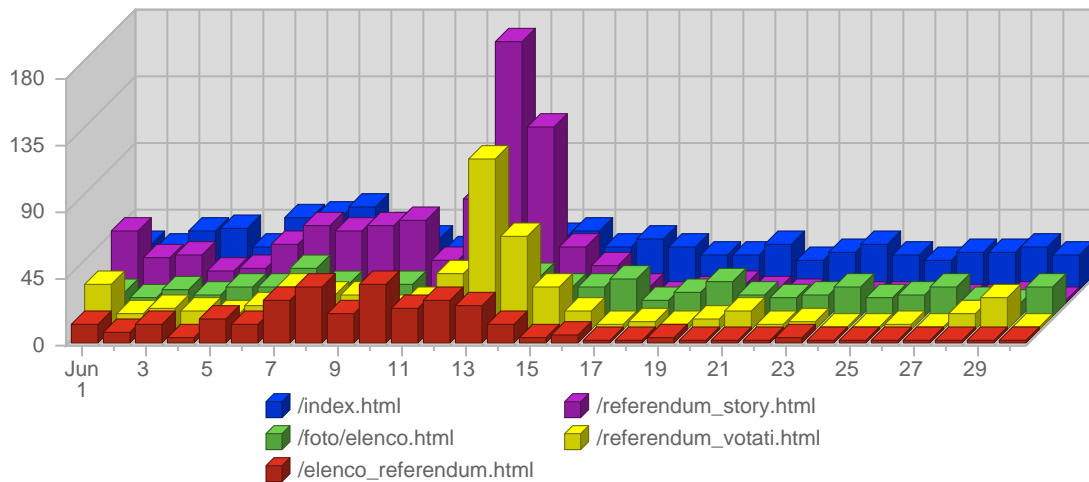

Pages Reports Pages

Report Description

Report Description: Pages visitors viewed during the month of June 2005
Report Range: Month of June 2005
Report Scope: Historical Data
List Size: 25 of 2846

Breakdown

#	Title	Total Page Views	Average Page Views Historically	Change	Percent of Page Views
1.	/index.html	1,046	971.23	-383 ▼	3.49%
2.	/referendum_story.html	956	176.23	+578 ▲	3.19%
3.	/foto/elenco.html	550	495.69	-114 ▼	1.84%
4.	/referendum_votati.html	541	115.00	+371 ▲	1.81%
5.	/elenco_referendum.html	305	92.46	+3 ▲	1.02%
6.	/comitato_260305.html	273	338.75	-277 ▼	0.91%
7.	/home.html	231	275.85	-37 ▼	0.77%
8.	/testi.html	220	113.92	-77 ▼	0.74%
9.	/fotoCAPEZZONE/index.html	203	64.15	+73 ▲	0.68%
10.	/documenti.html	184	202.15	-74 ▼	0.61%
11.	/documenti_fvg.html	183	102.92	-35 ▼	0.61%
12.	/risultati.html	181	216.23	-65 ▼	0.60%
13.	/foto_vasco/index.html	130	75.60	+21 ▲	0.43%
14.	/link.html	107	116.39	-30 ▼	0.36%

Continued on Page 2 ...