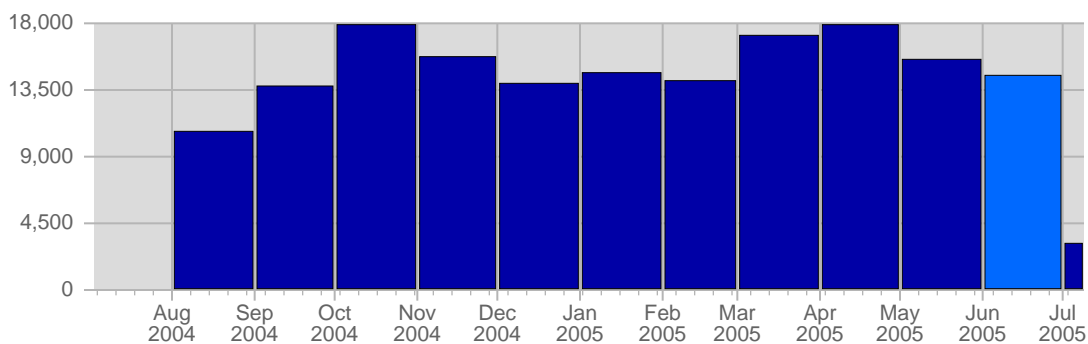

Traffic Reports Visits

Report Description

Report Description: Visits during the month of June 2005
 Report Range: Month of June 2005
 Report Scope: Historical Data

Historic Breakdown

Breakdown

Date	Total Visits	Average Visits Historically	Change	Percent of Total Visits
Wed Jun 1st, 2005	768	511.13	+293 ▲	5.28%
Thu Jun 2nd, 2005	449	518.67	-116 ▼	3.09%
Fri Jun 3rd, 2005	496	486.31	-47 ▼	3.41%
Sat Jun 4th, 2005	343	375.95	-97 ▼	2.36%
Sun Jun 5th, 2005	380	395.42	-33 ▼	2.61%
Mon Jun 6th, 2005	509	543.07	+32 ▲	3.50%
Tue Jun 7th, 2005	614	539.55	+291 ▲	4.22%
Wed Jun 8th, 2005	635	511.13	-133 ▼	4.37%
Thu Jun 9th, 2005	518	518.67	+69 ▲	3.56%
Fri Jun 10th, 2005	589	486.31	+93 ▲	4.05%
Sat Jun 11th, 2005	426	375.95	+83 ▲	2.93%
Sun Jun 12th, 2005	559	395.42	+179 ▲	3.84%
Mon Jun 13th, 2005	872	543.07	+363 ▲	5.00%
Tue Jun 14th, 2005	632	539.55	+18 ▲	4.35%
Wed Jun 15th, 2005	470	511.13	-165 ▼	3.23%
Thu Jun 16th, 2005	524	518.67	+6 ▲	3.60%
Fri Jun 17th, 2005	392	486.31	-197 ▼	2.70%
Sat Jun 18th, 2005	401	375.95	-25 ▼	2.76%
Sun Jun 19th, 2005	462	395.42	-97 ▼	3.18%
Mon Jun 20th, 2005	449	543.07	-423 ▼	3.09%
Tue Jun 21st, 2005	430	539.55	-202 ▼	2.96%
Wed Jun 22nd, 2005	535	511.13	+65 ▲	3.68%
Thu Jun 23rd, 2005	381	518.67	-143 ▼	2.62%
Fri Jun 24th, 2005	337	486.31	-55 ▼	2.32%
Sat Jun 25th, 2005	247	375.95	-154 ▼	1.70%
Sun Jun 26th, 2005	288	395.42	-174 ▼	1.98%
Mon Jun 27th, 2005	437	543.07	-12 ▼	3.00%
Tue Jun 28th, 2005	384	539.55	-46 ▼	2.64%
Wed Jun 29th, 2005	464	511.13	-71 ▼	3.19%
Thu Jun 30th, 2005	555	518.67	+174 ▲	3.82%
	14,546	12,432		