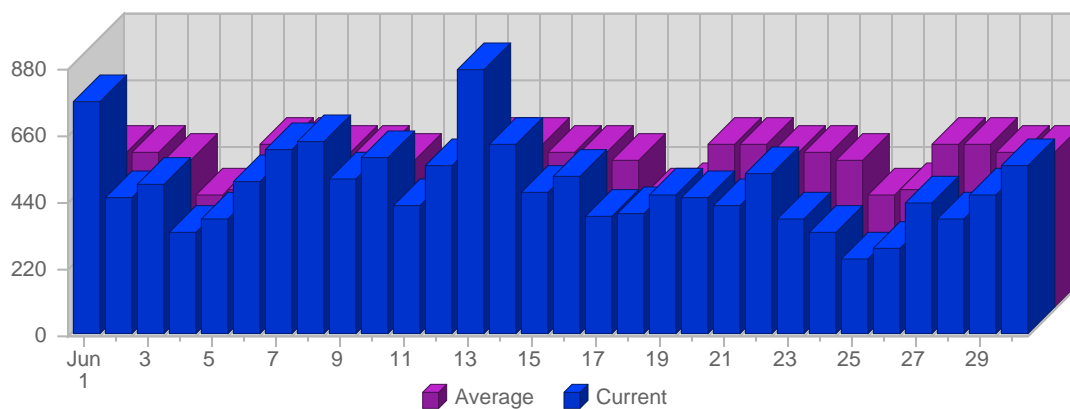

Traffic Reports Visits

Report Description

Report Description: Visits during the month of June 2005
 Report Range: Month of June 2005
 Report Scope: Historical Data

Historic Breakdown

Breakdown

Date	Total Visits	Average Visits Historically	Change	Percent of Total Visits
Wed Jun 1st, 2005	768	511.13	+293 ▲	5.28%
Thu Jun 2nd, 2005	449	518.67	-116 ▼	3.09%
Fri Jun 3rd, 2005	496	486.31	-47 ▼	3.41%
Sat Jun 4th, 2005	343	375.95	-97 ▼	2.36%
Sun Jun 5th, 2005	380	395.42	-33 ▼	2.61%
Mon Jun 6th, 2005	509	543.07	+32 ▲	3.50%
Tue Jun 7th, 2005	614	539.55	+291 ▲	4.22%
Wed Jun 8th, 2005	635	511.13	-133 ▼	4.37%
Thu Jun 9th, 2005	518	518.67	+69 ▲	3.56%
Fri Jun 10th, 2005	589	486.31	+93 ▲	4.05%
Sat Jun 11th, 2005	426	375.95	+83 ▲	2.93%
Sun Jun 12th, 2005	559	395.42	+179 ▲	3.84%
Mon Jun 13th, 2005	872	543.07	+363 ▲	5.00%
Tue Jun 14th, 2005	632	539.55	+18 ▲	4.35%
Wed Jun 15th, 2005	470	511.13	-165 ▼	3.23%
Thu Jun 16th, 2005	524	518.67	+6 ▲	3.60%
Fri Jun 17th, 2005	392	486.31	-197 ▼	2.70%
Sat Jun 18th, 2005	401	375.95	-25 ▼	2.76%
Sun Jun 19th, 2005	462	395.42	-97 ▼	3.18%
Mon Jun 20th, 2005	449	543.07	-423 ▼	3.09%
Tue Jun 21st, 2005	430	539.55	-202 ▼	2.96%
Wed Jun 22nd, 2005	535	511.13	+65 ▲	3.68%
Thu Jun 23rd, 2005	381	518.67	-143 ▼	2.62%
Fri Jun 24th, 2005	337	486.31	-55 ▼	2.32%
Sat Jun 25th, 2005	247	375.95	-154 ▼	1.70%
Sun Jun 26th, 2005	288	395.42	-174 ▼	1.98%
Mon Jun 27th, 2005	437	543.07	-12 ▼	3.00%
Tue Jun 28th, 2005	384	539.55	-46 ▼	2.64%
Wed Jun 29th, 2005	464	511.13	-71 ▼	3.19%
Thu Jun 30th, 2005	555	518.67	+174 ▲	3.82%
	14,546	12,432		