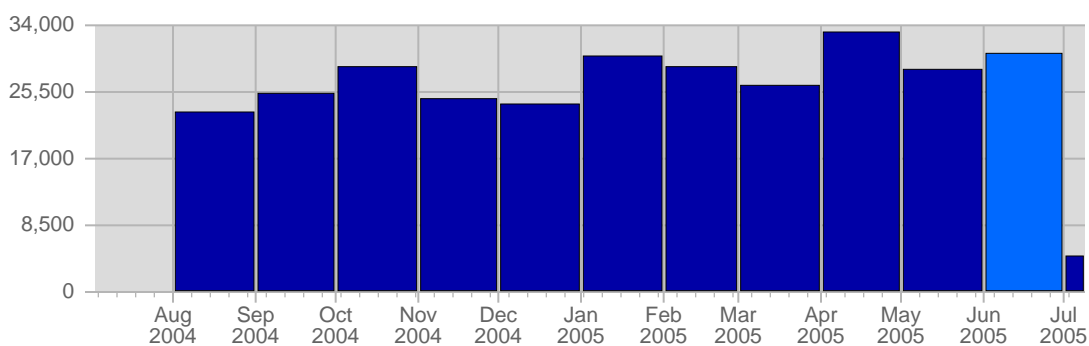

Traffic Reports Page Views

Report Description

Report Description: Page Views during the month of June 2005
Report Range: Month of June 2005
Report Scope: Historical Data

Historic Breakdown