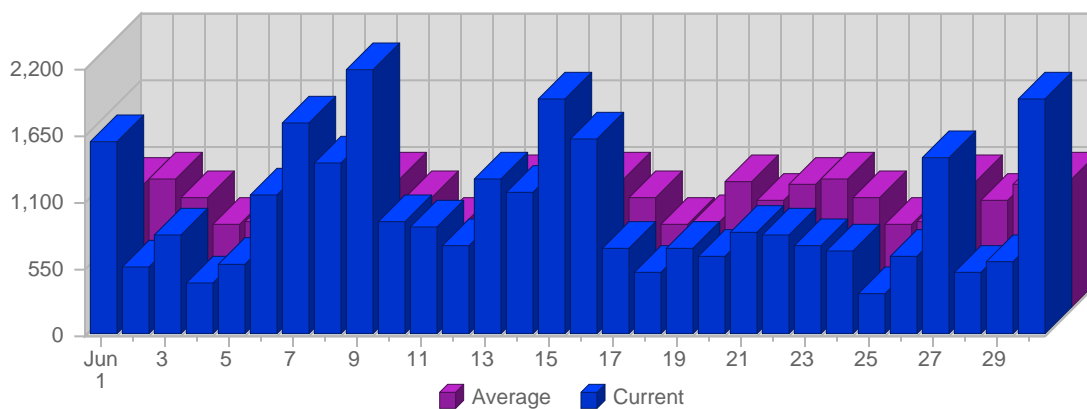

Traffic Reports Page Views

Report Description

Report Description: Page Views during the month of June 2005
 Report Range: Month of June 2005
 Report Scope: Historical Data

Historic Breakdown

Breakdown

Date	Total Page Views	Average Page Views Historically	Change	Percent of Total Page Views
Wed Jun 1st, 2005	1,605	1,016.00	+984 ▲	5.30%
Thu Jun 2nd, 2005	556	1,058.22	-235 ▼	1.84%
Fri Jun 3rd, 2005	833	909.42	+136 ▲	2.75%
Sat Jun 4th, 2005	430	685.64	-1,978 ▼	1.42%
Sun Jun 5th, 2005	581	724.49	-104 ▼	1.92%
Mon Jun 6th, 2005	1,151	1,044.66	+76 ▲	3.80%
Tue Jun 7th, 2005	1,749	888.18	+1,325 ▲	5.78%
Wed Jun 8th, 2005	1,416	1,016.00	-189 ▼	4.68%
Thu Jun 9th, 2005	2,187	1,058.22	+1,631 ▲	7.22%
Fri Jun 10th, 2005	926	909.42	+93 ▲	3.06%
Sat Jun 11th, 2005	881	685.64	+451 ▲	2.91%
Sun Jun 12th, 2005	746	724.49	+165 ▲	2.46%
Mon Jun 13th, 2005	1,280	1,044.66	+129 ▲	4.23%
Tue Jun 14th, 2005	1,182	888.18	-567 ▼	3.90%
Wed Jun 15th, 2005	1,948	1,016.00	+532 ▲	6.43%
Thu Jun 16th, 2005	1,619	1,058.22	-568 ▼	5.35%
Fri Jun 17th, 2005	710	909.42	-216 ▼	2.35%
Sat Jun 18th, 2005	508	685.64	-373 ▼	1.68%
Sun Jun 19th, 2005	705	724.49	-41 ▼	2.33%
Mon Jun 20th, 2005	639	1,044.66	-641 ▼	2.11%
Tue Jun 21st, 2005	851	888.18	-331 ▼	2.81%
Wed Jun 22nd, 2005	833	1,016.00	-1,115 ▼	2.75%
Thu Jun 23rd, 2005	734	1,058.22	-885 ▼	2.42%
Fri Jun 24th, 2005	693	909.42	-17 ▼	2.29%
Sat Jun 25th, 2005	346	685.64	-162 ▼	1.14%
Sun Jun 26th, 2005	653	724.49	-52 ▼	2.16%
Mon Jun 27th, 2005	1,464	1,044.66	+825 ▲	4.84%
Tue Jun 28th, 2005	508	888.18	-343 ▼	1.68%
Wed Jun 29th, 2005	594	1,016.00	-239 ▼	1.96%
Thu Jun 30th, 2005	1,950	1,058.22	+1,216 ▲	6.44%
	30,278	25,410		