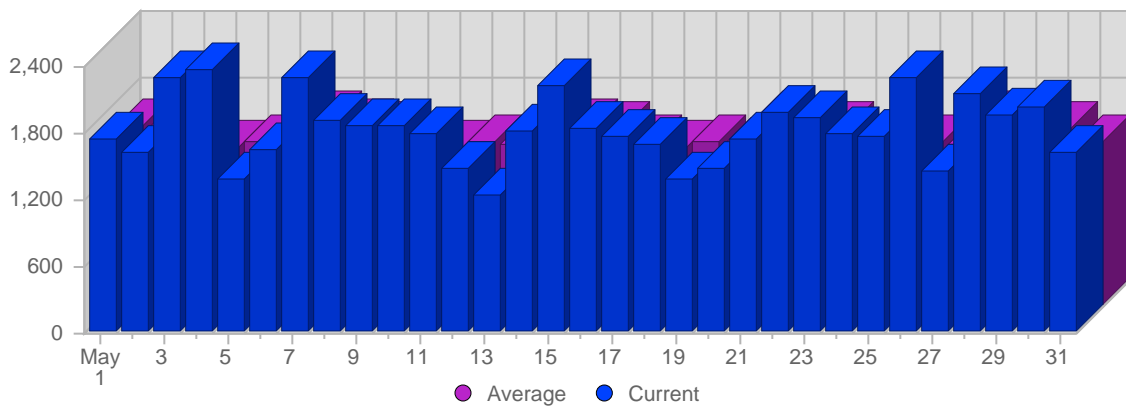

Continued on Page 2 ...

Traffic and Activity > Page Views

Report Description

Report Description: Page Views during the month of May 2008
 Report Range: Month of May 2008
 Report Scope: Historical Data

Historic Breakdown

Breakdown

Date	Total Page Views	Average Page Views Historically	Change	Percent of Total Page Views
Thu May 1st, 2008	1,737	1,614,72	+1,737 ▲	3,08%
Fri May 2nd, 2008	1,609	1,607,93	+1,609 ▲	2,86%
Sat May 3rd, 2008	2,291	1,465,79	+2,291 ▲	4,07%
Sun May 4th, 2008	2,368	1,426,51	+868 ▲	4,20%
Mon May 5th, 2008	1,392	1,472,95	-205 ▼	2,47%
Tue May 6th, 2008	1,643	1,448,08	-137 ▼	2,92%
Wed May 7th, 2008	2,294	1,681,09	+360 ▲	4,07%
Thu May 8th, 2008	1,896	1,614,72	+159 ▲	3,37%
Fri May 9th, 2008	1,863	1,607,93	+254 ▲	3,31%
Sat May 10th, 2008	1,867	1,465,79	-424 ▼	3,31%
Sun May 11th, 2008	1,799	1,426,51	-569 ▼	3,19%
Mon May 12th, 2008	1,464	1,472,95	+72 ▲	2,60%
Tue May 13th, 2008	1,243	1,448,08	-400 ▼	2,21%
Wed May 14th, 2008	1,810	1,681,09	-484 ▼	3,21%
Thu May 15th, 2008	2,220	1,614,72	+324 ▲	3,94%
Fri May 16th, 2008	1,836	1,607,93	-27 ▼	3,26%
Sat May 17th, 2008	1,767	1,465,79	-100 ▼	3,14%
Sun May 18th, 2008	1,687	1,426,51	-112 ▼	2,99%
Mon May 19th, 2008	1,375	1,472,95	-89 ▼	2,44%
Tue May 20th, 2008	1,467	1,448,08	+224 ▲	2,60%
Wed May 21st, 2008	1,739	1,681,09	-71 ▼	3,09%
Thu May 22nd, 2008	1,984	1,614,72	-236 ▼	3,52%
Fri May 23rd, 2008	1,929	1,607,93	+93 ▲	3,42%
Sat May 24th, 2008	1,791	1,465,79	+24 ▲	3,18%
Sun May 25th, 2008	1,774	1,426,51	+87 ▲	3,15%
Mon May 26th, 2008	2,294	1,472,95	+919 ▲	4,07%
Tue May 27th, 2008	1,449	1,448,08	-18 ▼	2,57%
Wed May 28th, 2008	2,151	1,681,09	+412 ▲	3,82%
Thu May 29th, 2008	1,957	1,614,72	-27 ▼	3,47%
Fri May 30th, 2008	2,038	1,607,93	+109 ▲	3,62%
Sat May 31st, 2008	1,609	1,465,79	-182 ▼	2,86%
	56,343	44,531		