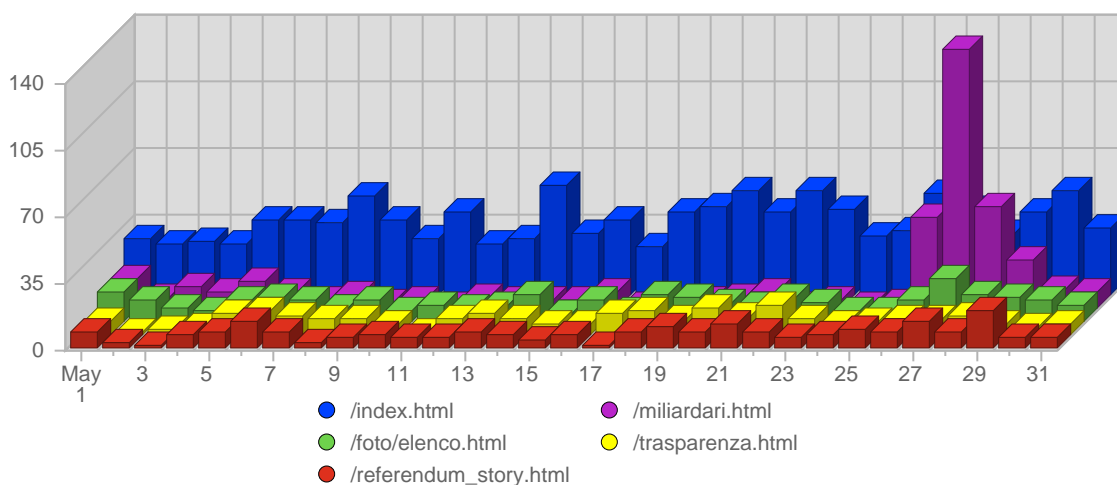

Pages and Content > Pages

Report Description

Report Description: Pages visitors viewed during the month of May 2008
Report Range: Month of May 2008
Report Scope: Historical Data
List Size: 25 of 3209

Breakdown

#	Title & Page	Total Page Views	Average Page Views Historically	Change	Percent of Page Views
1.	/index.html	1,214	1,444,94	-314 ▼	2,15%
2.	/miliardari.html	424	82,47	+313 ▲	0,75%
3.	/foto/elenco.html	311	337,56	-91 ▼	0,55%
4.	/trasparenza.html	244	122,00	+164 ▲	0,43%
5.	/referendum_story.html	233	236,88	-82 ▼	0,41%
6.	/home.html	213	201,94	-71 ▼	0,38%
7.	/risultati.html	182	270,67	-1,362 ▼	0,32%
8.	/audio-video.html	181	151,72	-54 ▼	0,32%
9.	/documenti.html	175	159,78	-71 ▼	0,31%
10.	/gentili.html	149	122,56	+26 ▲	0,26%
11.	/snaidero.html	137	119,83	+3 ▲	0,24%
12.	/osimo.html	133	107,78	+45 ▲	0,24%
13.	/rxfvfg.html	130	154,46	+5 ▲	0,23%
14.	/comitato_260305.html	129	130,89	-38 ▼	0,23%
15.	/link.html	120	119,33	-26 ▼	0,21%
16.	/tavagnacco_250408/index.html	114	57,00	+14 ▲	0,20%
17.	/articoli_fvg.html	108	92,00	-5 ▼	0,19%

Continued on Page 2 ...