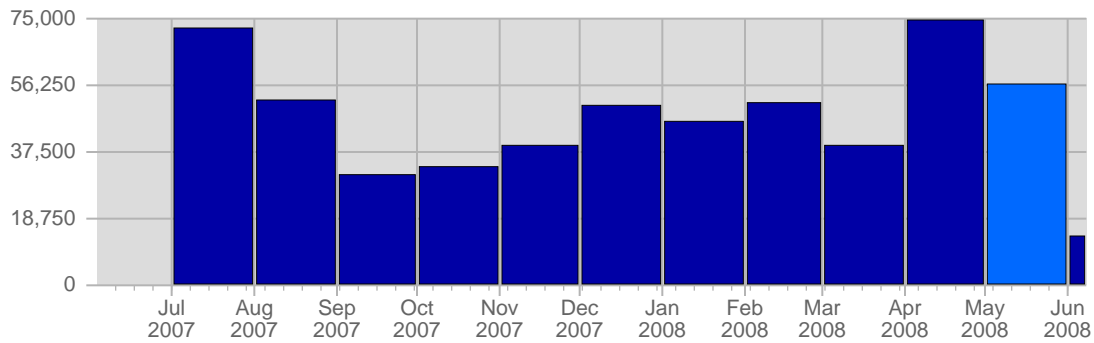

Traffic and Activity > Traffic and Activity Summary

Traffic and Activity Summary

During the Month of May, 2008:

- A total of 41,528 distinct visits were made to the site.
- The average visit lasted 2 Minutes and 41 Seconds.
- 3,209 distinct web pages were viewed a total of 56,343 times.
- The average visit contained 1,36 page views. People spent an average of 1 Minute and 59 Seconds viewing a page.
- Downloadable files were requested 12,540 times. On average 0,30 files were downloaded per visit.

Six Month Historical Comparison

Usage Breakdown		Dec, 2007	Jan, 2008	Feb, 2008	Mar, 2008	Apr, 2008	May 2008
1.	Visits	28,103	35,306	36,475	38,841	55,191	41,528
2.	Page Views	50,841 1,81	46,302	51,534	39,072	74,537	56,343
3.	Page Views Per Visit		1,31	1,41	1,01	1,35	1,36
4.	Time Spent Per Visit	00:04:22	00:04:12	00:04:03	00:02:17	00:02:53	00:03:43
5.	Hits	127,583	133,283	160,395	139,869	207,591	143,182
6.	Downloads	8,763	9,209	8,166	7,458	15,125	12,523
7.	Bandwidth	2,78 GB	3,04 GB	3,32 GB	2,37 GB	4,91 GB	3,81 GB

Continued on Page 2 ...

Traffic and Activity > Page Views

Report Description

Report Description: Page Views during the month of May 2008
 Report Range: Month of May 2008
 Report Scope: Historical Data

Historic Breakdown