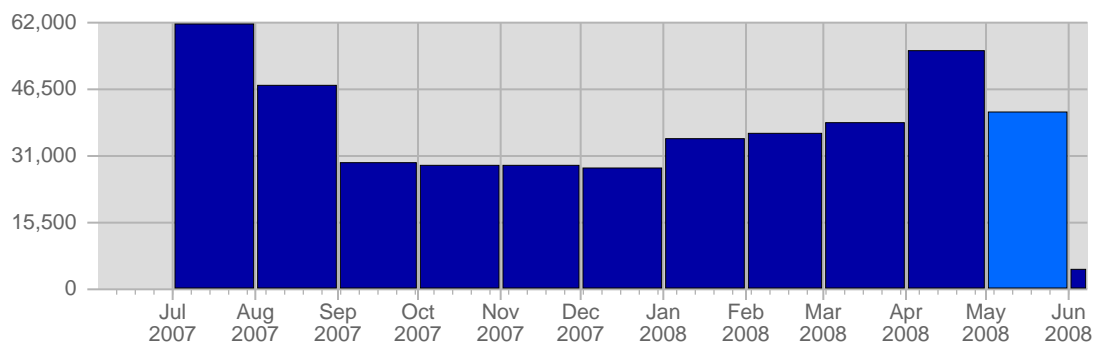

Traffic and Activity > Visits

Report Description

Report Description: Visits during the month of May 2008
Report Range: Month of May 2008
Report Scope: Historical Data

Historic Breakdown