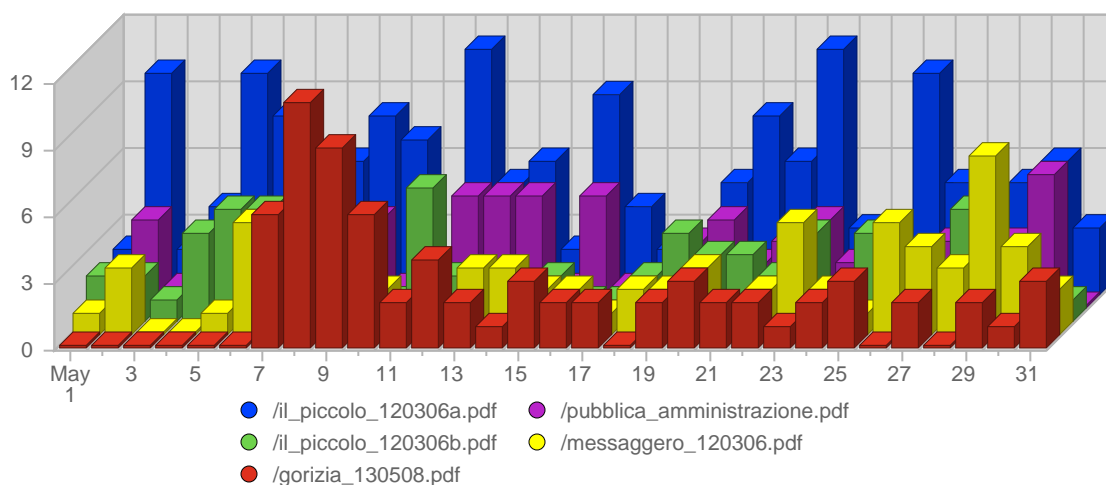

Traffic and Activity > Traffic and Activity Summary

Traffic and Activity Summary

During the Month of May, 2008:

- A total of 41,528 distinct visits were made to the site.
- The average visit lasted 2 Minutes and 41 Seconds.
- 3,209 distinct web pages were viewed a total of 56,343 times.
- The average visit contained 1,36 page views. People spent an average of 1 Minute and 59 Seconds viewing a page.
- Downloadable files were requested 12,540 times. On average 0,30 files were downloaded per visit.

Breakdown

#	Title & Page	Total Page Views	Average Page Views Historically	Change	Percent of Page Views
1.	/index.html	1,214	1,444,94	-314 ▼	2,15%
2.	/miliardari.html	424	82,47	+313 ▲	0,75%
3.	/foto/elenco.html	311	337,56	-91 ▼	0,55%
4.	/trasparenza.html	244	122,00	+164 ▲	0,43%
5.	/referendum_story.html	233	236,88	-82 ▼	0,41%
6.	/home.html	213	201,94	-71 ▼	0,38%
7.	/risultati.html	182	270,67	-1,362 ▼	0,32%
8.	/audio-video.html	181	151,72	-54 ▼	0,32%
9.	/documenti.html	175	159,78	-71 ▼	0,31%
10.	/gentili.html	149	122,56	+26 ▲	0,26%
11.	/snaidero.html	137	119,83	+3 ▲	0,24%
12.	/osimo.html	133	107,78	+45 ▲	0,24%
13.	/rxfvfg.html	130	154,46	+5 ▲	0,23%
14.	/comitato_260305.html	129	130,89	-38 ▼	0,23%
15.	/link.html	120	119,33	-26 ▼	0,21%
16.	/tavagnacco_250408/index.html	114	57,00	+14 ▲	0,20%
17.	/articoli_fvg.html	108	92,00	-5 ▼	0,19%

Continued on Page 2 ...

... continued from Page 1

18.	/testi.html	107	133,12	-45 ▼	0,19%
19.	/documenti_fvg.html	104	91,12	-65 ▼	0,18%
20.	/comunicati_fvg1.html	99	88,18	-4 ▼	0,18%
21.	/mendizza_150106.html	97	58,17	+35 ▲	0,17%
22.	/appello_210408.html	93	46,50	+12 ▲	0,17%
23.	/timisoara.html	93	76,18	+2 ▲	0,17%
24.	/illy.html	87	76,00	-29 ▼	0,15%
25.	/foto_170207a/index.html	87	58,60	-17 ▼	0,15%
		56,383	41,487		

Pages and Content > Media & Downloads

Report Description

Report Description: Downloads during the month of May 2008
 Report Range: Month of May 2008
 Report Scope: Historical Data
 List Size: 25 of 777

Breakdown