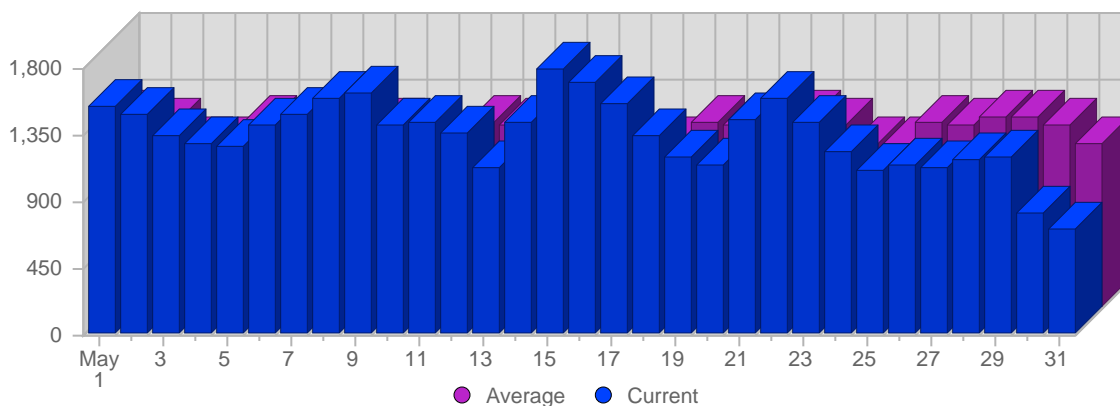

Traffic and Activity > Visits

Report Description

Report Description: Visits during the month of May 2008
Report Range: Month of May 2008
Report Scope: Historical Data

Historic Breakdown

Breakdown

Date	Total Visits	Average Visits Historically	Change	Percent of Total Visits
Thu May 1st, 2008	1,542	1,293,68	+1,542 ▲	3,71%
Fri May 2nd, 2008	1,486	1,226,32	+1,486 ▲	3,58%
Sat May 3rd, 2008	1,344	1,113,04	+1,344 ▲	3,24%
Sun May 4th, 2008	1,281	1,115,70	-122 ▼	3,09%
Mon May 5th, 2008	1,264	1,247,32	-113 ▼	3,04%
Tue May 6th, 2008	1,412	1,226,96	+204 ▲	3,40%
Wed May 7th, 2008	1,485	1,279,55	+40 ▲	3,58%
Thu May 8th, 2008	1,595	1,293,68	+53 ▲	3,84%
Fri May 9th, 2008	1,622	1,226,32	+136 ▲	3,91%
Sat May 10th, 2008	1,419	1,113,04	+75 ▲	3,42%
Sun May 11th, 2008	1,437	1,115,70	+156 ▲	3,46%
Mon May 12th, 2008	1,350	1,247,32	+86 ▲	3,25%
Tue May 13th, 2008	1,133	1,226,96	-279 ▼	2,73%
Wed May 14th, 2008	1,428	1,279,55	-57 ▼	3,44%
Thu May 15th, 2008	1,788	1,293,68	+193 ▲	4,31%
Fri May 16th, 2008	1,699	1,226,32	+77 ▲	4,09%
Sat May 17th, 2008	1,552	1,113,04	+133 ▲	3,74%
Sun May 18th, 2008	1,349	1,115,70	-88 ▼	3,25%
Mon May 19th, 2008	1,200	1,247,32	-150 ▼	2,89%
Tue May 20th, 2008	1,150	1,226,96	+17 ▲	2,77%
Wed May 21st, 2008	1,457	1,279,55	+29 ▲	3,51%
Thu May 22nd, 2008	1,586	1,293,68	-202 ▼	3,82%
Fri May 23rd, 2008	1,422	1,226,32	-277 ▼	3,42%
Sat May 24th, 2008	1,240	1,113,04	-312 ▼	2,99%
Sun May 25th, 2008	1,109	1,115,70	-240 ▼	2,67%
Mon May 26th, 2008	1,143	1,247,32	-57 ▼	2,75%
Tue May 27th, 2008	1,130	1,226,96	-20 ▼	2,72%
Wed May 28th, 2008	1,185	1,279,55	-272 ▼	2,85%
Thu May 29th, 2008	1,200	1,293,68	-386 ▼	2,89%
Fri May 30th, 2008	810	1,226,32	-612 ▼	1,95%
Sat May 31st, 2008	710	1,113,04	-530 ▼	1,71%
	41,528	35,738		