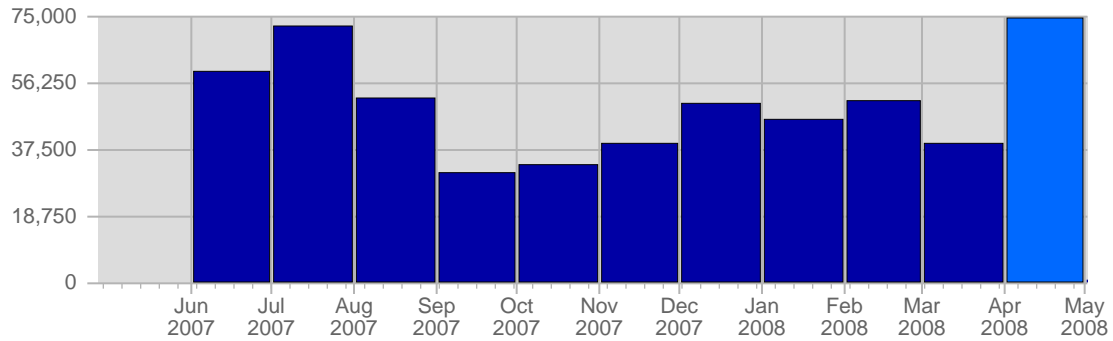

Traffic and Activity > Page Views

Report Description

Report Description: Page Views during the month of April 2008
Report Range: Month of April 2008
Report Scope: Historical Data

Historic Breakdown