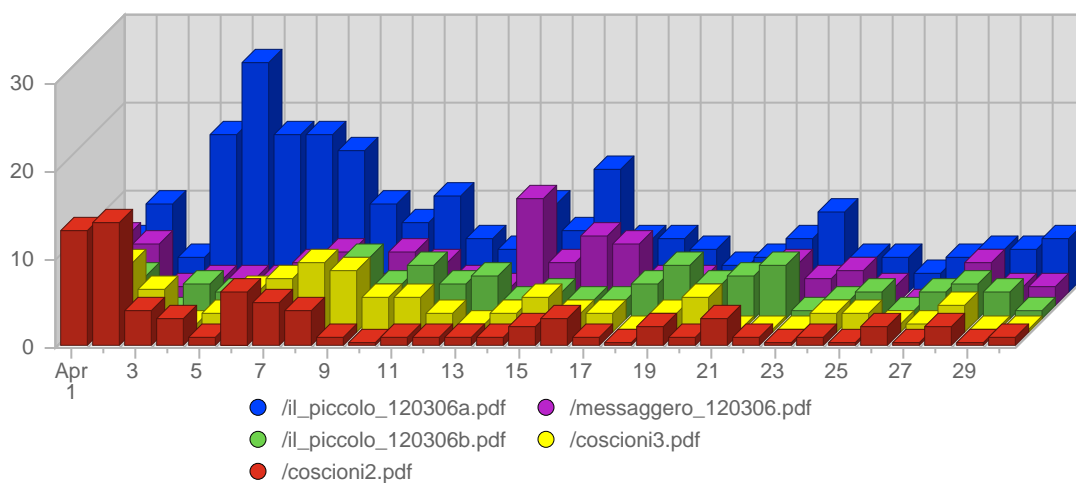

Pages and Content > Media & Downloads

Report Description

Report Description: Downloads during the month of April 2008
Report Range: Month of April 2008
Report Scope: Historical Data
List Size: 25 of 754

Breakdown

#	File	Total Downloads	Average Downloads Historically	Change	Percent of Downloads
1.	/il_piccolo_120306a.pdf	256	241,41	+46 ▲	1,69%
2.	/messaggero_120306.pdf	121	84,94	+88 ▲	0,80%
3.	/il_piccolo_120306b.pdf	104	107,71	-1 ▼	0,69%
4.	/coscioni3.pdf	81	40,50	+59 ▲	0,54%
5.	/coscioni2.pdf	74	37,00	+42 ▲	0,49%
6.	/magliana.pdf	71	21,79	+37 ▲	0,47%
7.	/pubblica_amministrazione.pdf	68	58,00	-13 ▼	0,45%
8.	/il_piccolo_100605a.pdf	66	57,00	+31 ▲	0,44%
9.	/il_piccolo_040605a.pdf	62	15,63	+8 ▲	0,41%
10.	/pdI_2003a.pdf	60	23,77	+37 ▲	0,40%
11.	/il_piccolo_290707.pdf	57	32,33	+19 ▲	0,38%
12.	/il_piccolo_110408.pdf	57	-	+57 ▲	0,38%
13.	/coscioni1.pdf	55	27,50	+26 ▲	0,36%
14.	/foglionazionale.pdf	52	-	+52 ▲	0,34%
15.	/bonino.pdf	50	-	+50 ▲	0,33%
16.	/messaggero_200904.pdf	47	21,63	+5 ▲	0,31%
17.	/il_piccolo_070605a.pdf	47	23,94	+32 ▲	0,31%

Continued on Page 2 ...