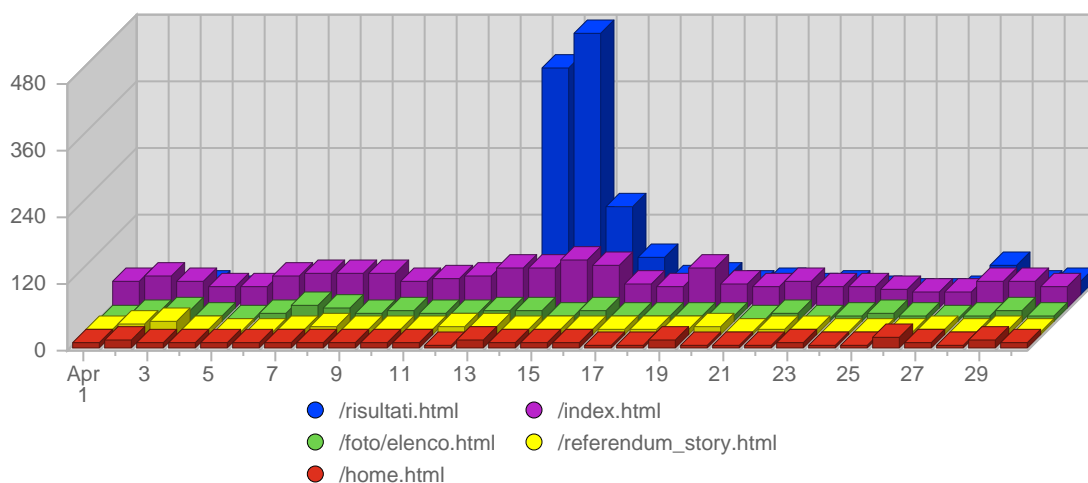

Pages and Content > Pages

Report Description

Report Description: Pages visitors viewed during the month of April 2008
Report Range: Month of April 2008
Report Scope: Historical Data
List Size: 25 of 3040

Breakdown

#	Title & Page	Total Page Views	Average Page Views Historically	Change	Percent of Page Views
1.	/risultati.html	1,544	275,88	+1,332 ▲	2,07%
2.	/index.html	1,528	1,458,53	+237 ▲	2,05%
3.	/foto/elenco.html	402	339,12	+99 ▲	0,54%
4.	/referendum_story.html	315	236,88	-5 ▼	0,42%
5.	/home.html	284	201,29	+40 ▲	0,38%
6.	/documenti.html	246	158,88	+37 ▲	0,33%
7.	/programmi_elettorali.html	237	149,13	-489 ▼	0,32%
8.	/audio-video.html	235	150,00	+74 ▲	0,32%
9.	/politiche_2008.html	172	-	+172 ▲	0,23%
10.	/documenti_fvg.html	169	91,12	+85 ▲	0,23%
11.	/comitato_260305.html	167	131,00	+20 ▲	0,22%
12.	/testi.html	152	131,94	-7 ▼	0,20%
13.	/link.html	146	119,29	+24 ▲	0,20%
14.	/snaidero.html	134	118,82	-2 ▼	0,18%
15.	/trieste_050408/index.html	131	-	+131 ▲	0,18%
16.	/udine_050408/index.html	127	-	+127 ▲	0,17%
17.	/trieste_050408b/index.html	126	-	+126 ▲	0,17%

Continued on Page 2 ...