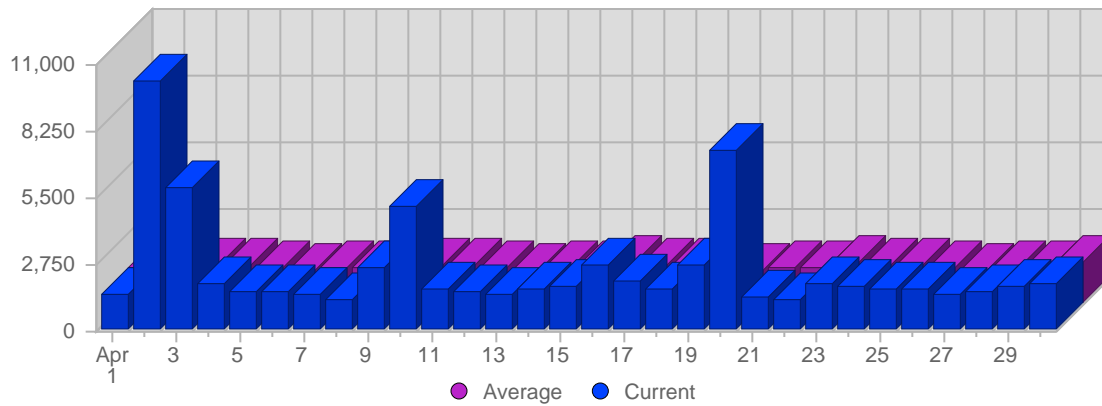

Continued on Page 2 ...

Traffic and Activity > Page Views

Report Description

Report Description: Page Views during the month of April 2008
 Report Range: Month of April 2008
 Report Scope: Historical Data

Historic Breakdown

Breakdown

Date	Total Page Views	Average Page Views Historically	Change	Percent of Total Page Views
Tue Apr 1st, 2008	1,485	1,443,27	+1,485 ▲	1,99%
Wed Apr 2nd, 2008	10,246	1,659,65	+10,246 ▲	13,75%
Thu Apr 3rd, 2008	5,906	1,590,49	+5,906 ▲	7,92%
Fri Apr 4th, 2008	1,966	1,590,54	+1,966 ▲	2,64%
Sat Apr 5th, 2008	1,582	1,437,68	+1,582 ▲	2,12%
Sun Apr 6th, 2008	1,570	1,398,41	+396 ▲	2,11%
Mon Apr 7th, 2008	1,470	1,462,28	+462 ▲	1,97%
Tue Apr 8th, 2008	1,278	1,443,27	-207 ▼	1,72%
Wed Apr 9th, 2008	2,590	1,659,65	-7,656 ▼	3,48%
Thu Apr 10th, 2008	5,086	1,590,49	-820 ▼	6,82%
Fri Apr 11th, 2008	1,655	1,590,54	-311 ▼	2,22%
Sat Apr 12th, 2008	1,643	1,437,68	+61 ▲	2,20%
Sun Apr 13th, 2008	1,506	1,398,41	-64 ▼	2,02%
Mon Apr 14th, 2008	1,683	1,462,28	+213 ▲	2,26%
Tue Apr 15th, 2008	1,841	1,443,27	+563 ▲	2,47%
Wed Apr 16th, 2008	2,654	1,659,65	+64 ▲	3,56%
Thu Apr 17th, 2008	1,985	1,590,49	-3,101 ▼	2,66%
Fri Apr 18th, 2008	1,756	1,590,54	+101 ▲	2,36%
Sat Apr 19th, 2008	2,690	1,437,68	+1,047 ▲	3,61%
Sun Apr 20th, 2008	7,458	1,398,41	+5,952 ▲	10,01%
Mon Apr 21st, 2008	1,395	1,462,28	-288 ▼	1,87%
Tue Apr 22nd, 2008	1,250	1,443,27	-591 ▼	1,68%
Wed Apr 23rd, 2008	1,884	1,659,65	-770 ▼	2,53%
Thu Apr 24th, 2008	1,769	1,590,49	-216 ▼	2,37%
Fri Apr 25th, 2008	1,694	1,590,54	-62 ▼	2,27%
Sat Apr 26th, 2008	1,684	1,437,68	-1,006 ▼	2,26%
Sun Apr 27th, 2008	1,500	1,398,41	-5,958 ▼	2,01%
Mon Apr 28th, 2008	1,597	1,462,28	+202 ▲	2,14%
Tue Apr 29th, 2008	1,780	1,443,27	+530 ▲	2,39%
Wed Apr 30th, 2008	1,934	1,659,65	+50 ▲	2,60%
	74,537	43,836		