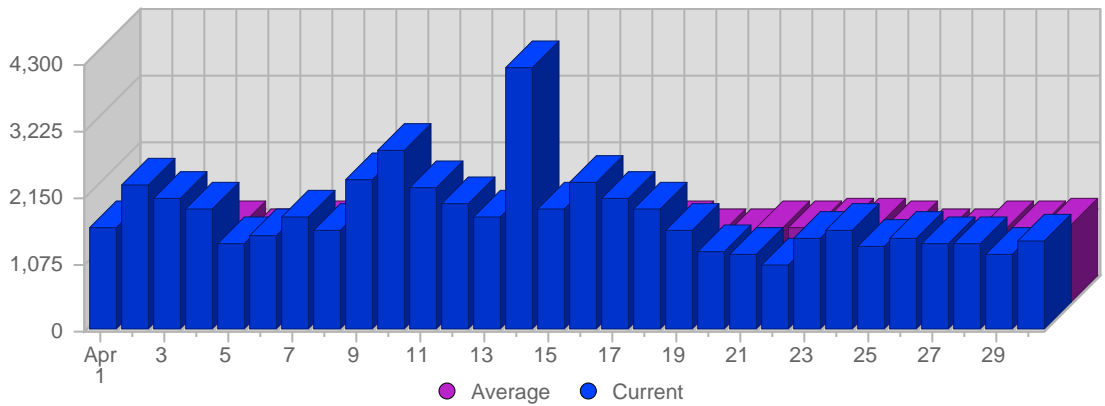

Traffic and Activity > Visits

Report Description

Report Description: Visits during the month of April 2008
Report Range: Month of April 2008
Report Scope: Historical Data

Historic Breakdown

Breakdown

Date	Total Visits	Average Visits Historically	Change	Percent of Total Visits
Tue Apr 1st, 2008	1,654	1,228,39	+1,654 ▲	2,00%
Wed Apr 2nd, 2008	2,364	1,271,07	+2,364 ▲	4,28%
Thu Apr 3rd, 2008	2,135	1,276,18	+2,135 ▲	3,87%
Fri Apr 4th, 2008	1,960	1,213,54	+1,960 ▲	3,55%
Sat Apr 5th, 2008	1,397	1,103,18	+1,397 ▲	2,53%
Sun Apr 6th, 2008	1,524	1,101,61	+265 ▲	2,76%
Mon Apr 7th, 2008	1,828	1,245,94	+230 ▲	3,31%
Tue Apr 8th, 2008	1,621	1,228,39	-33 ▼	2,94%
Wed Apr 9th, 2008	2,414	1,271,07	+50 ▲	4,37%
Thu Apr 10th, 2008	2,908	1,276,18	+773 ▲	5,27%
Fri Apr 11th, 2008	2,293	1,213,54	+333 ▲	4,16%
Sat Apr 12th, 2008	2,025	1,103,18	+628 ▲	3,67%
Sun Apr 13th, 2008	1,829	1,101,61	+305 ▲	3,31%
Mon Apr 14th, 2008	4,222	1,245,94	+2,394 ▲	7,65%
Tue Apr 15th, 2008	1,970	1,228,39	+349 ▲	3,57%
Wed Apr 16th, 2008	2,391	1,271,07	-23 ▼	4,33%
Thu Apr 17th, 2008	2,115	1,276,18	-793 ▼	3,83%
Fri Apr 18th, 2008	1,938	1,213,54	-355 ▼	3,51%
Sat Apr 19th, 2008	1,626	1,103,18	-399 ▼	2,95%
Sun Apr 20th, 2008	1,269	1,101,61	-560 ▼	2,30%
Mon Apr 21st, 2008	1,220	1,245,94	-3,002 ▼	2,21%
Tue Apr 22nd, 2008	1,067	1,228,39	-903 ▼	1,93%
Wed Apr 23rd, 2008	1,496	1,271,07	-895 ▼	2,71%
Thu Apr 24th, 2008	1,622	1,276,18	-493 ▼	2,94%
Fri Apr 25th, 2008	1,366	1,213,54	-572 ▼	2,48%
Sat Apr 26th, 2008	1,504	1,103,18	-122 ▼	2,73%
Sun Apr 27th, 2008	1,403	1,101,61	+134 ▲	2,54%
Mon Apr 28th, 2008	1,377	1,245,94	+157 ▲	2,50%
Tue Apr 29th, 2008	1,208	1,228,39	+141 ▲	2,19%
Wed Apr 30th, 2008	1,445	1,271,07	-51 ▼	2,62%
	55,191	35,738		