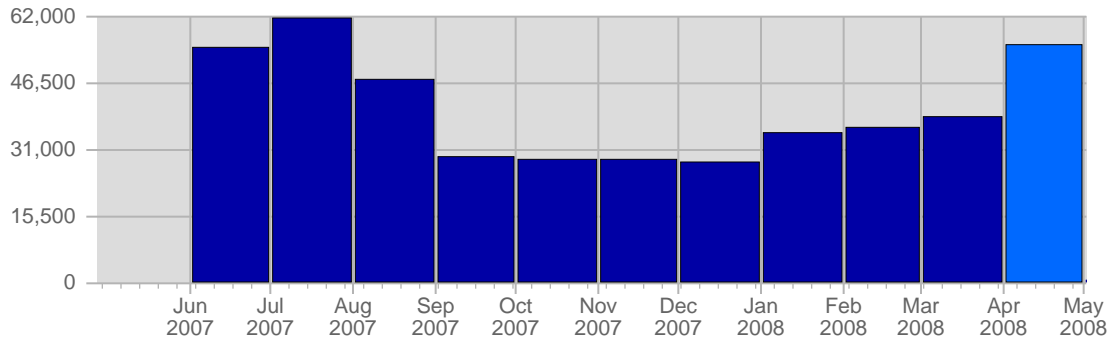

Traffic and Activity > Visits

Report Description

Report Description: Visits during the month of April 2008
Report Range: Month of April 2008
Report Scope: Historical Data

Historic Breakdown