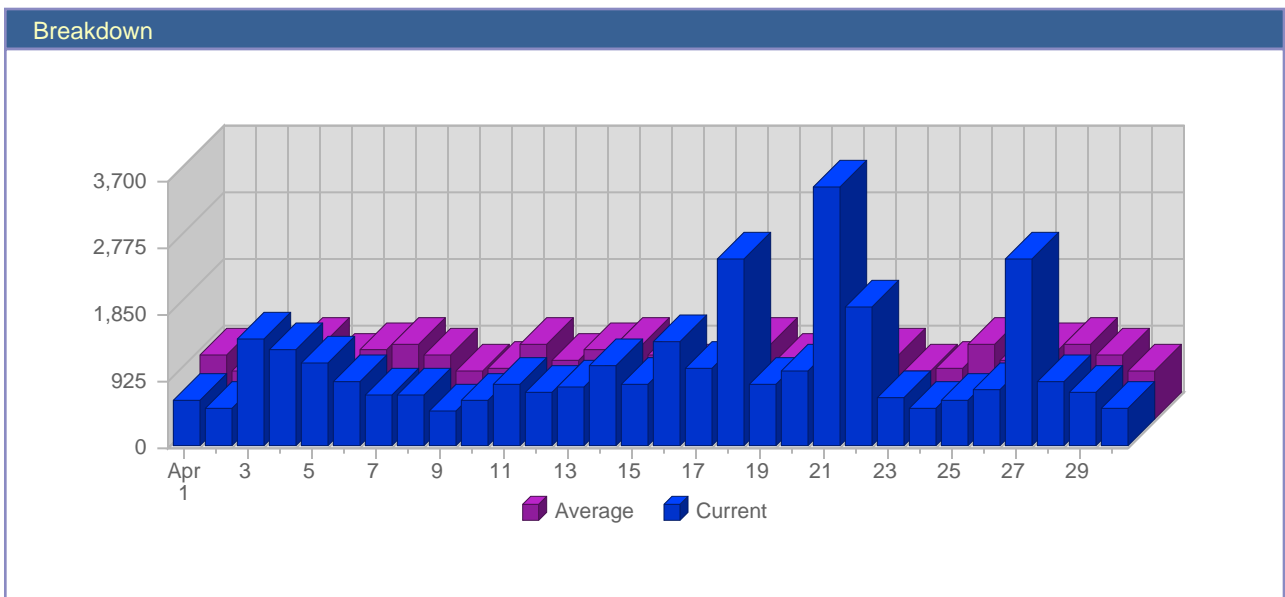

Traffic Reports Page Views

Report Description	
Report Description:	Page Views during the month of April 2005
Report Range:	Month of April 2005
Report Scope:	Historical Data