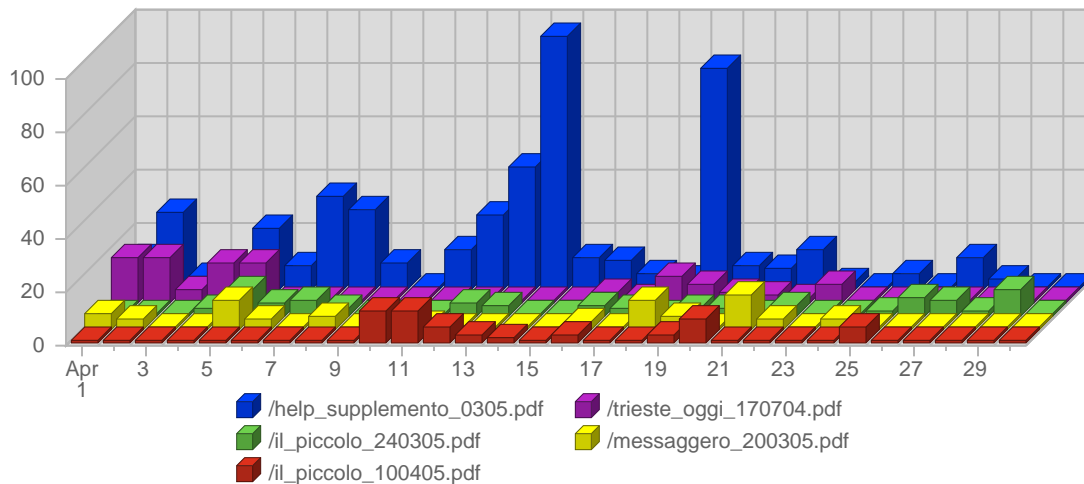

Pages Reports Media & Downloads

Report Description

Report Description: Files visitors downloads during the month of April 2005
Report Range: Month of April 2005
Report Scope: Historical Data
List Size: 25 of 288

Breakdown

#	File	Total Downloads	Average Downloads Historically	Change	Percent of Downloads
1.	/help_supplemento_0305.pdf	518	0.00	-954 ▼	17.40%
2.	/trieste_oggi_170704.pdf	111	164.78	-85 ▼	3.73%
3.	/il_piccolo_240305.pdf	86	0.00	+35 ▲	2.89%
4.	/messaggero_200305.pdf	85	0.00	+44 ▲	2.86%
5.	/il_piccolo_100405.pdf	58	-	+58 ▲	1.95%
6.	/il_piccolo_090405.pdf	58	-	+58 ▲	1.95%
7.	/perche_quattro_si_180405.pdf	48	-	+48 ▲	1.61%
8.	/regolamento_comitato.pdf	48	-	+48 ▲	1.61%
9.	/il_piccolo_190405.pdf	41	-	+41 ▲	1.38%
10.	/marzo_2005.pdf	38	-	+38 ▲	1.28%
11.	/perche_quattro_si.pdf	32	-	+32 ▲	1.08%
12.	/il_piccolo_170405a.pdf	31	-	+31 ▲	1.04%
13.	/il_piccolo_111104.pdf	29	33.40	-14 ▼	0.97%
14.	/messaggero_110405.pdf	29	-	+29 ▲	0.97%

Continued on Page 2 ...