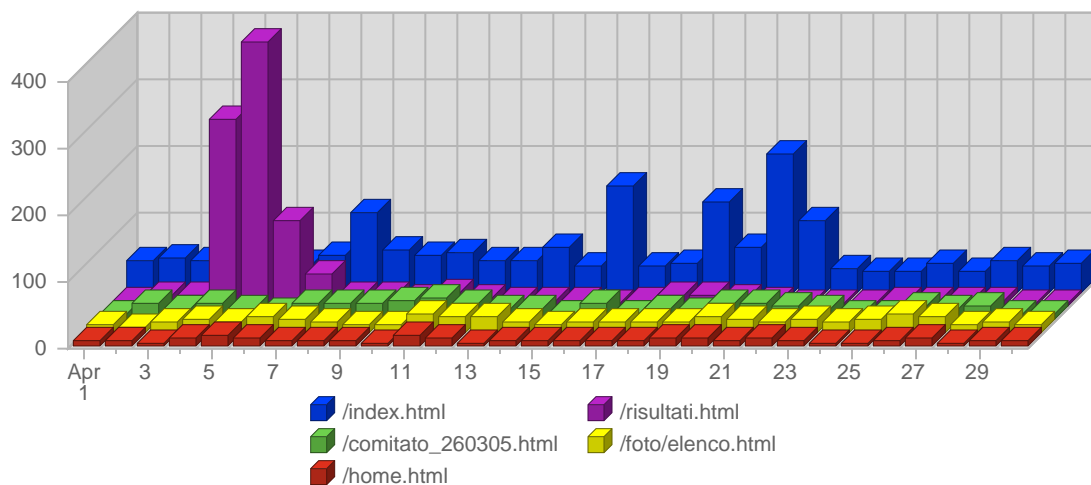

Pages Reports Pages

Report Description

Report Description: Pages visitors viewed during the month of April 2005
Report Range: Month of April 2005
Report Scope: Historical Data
List Size: 25 of 2863

Breakdown

#	Title	Total Page Views	Average Page Views Historically	Change	Percent of Page Views
1.	/index.html	1,939	922.82	+670 ▲	5.86%
2.	/risultati.html	1,100	128.40	+933 ▲	3.33%
3.	/comitato_260305.html	532	266.00	+440 ▲	1.61%
4.	/foto/elenco.html	520	475.46	-51 ▼	1.57%
5.	/home.html	265	282.20	-9 ▼	0.80%
6.	/documenti.html	236	195.00	+29 ▲	0.71%
7.	/documenti_fvg.html	176	76.10	+18 ▲	0.53%
8.	/legge_elettorale_regionale.html	169	51.46	-2 ▼	0.51%
9.	/associazione.html	163	127.50	+36 ▲	0.49%
10.	/referendum_story.html	156	80.10	-64 ▼	0.47%
11.	/testi.html	148	81.60	+8 ▲	0.45%
12.	/foto_080405/index.html	136	-	+136 ▲	0.41%
13.	/comunicati_fvg1.html	132	81.27	+41 ▲	0.40%
14.	/link.html	129	114.00	+6 ▲	0.39%

Continued on Page 2 ...