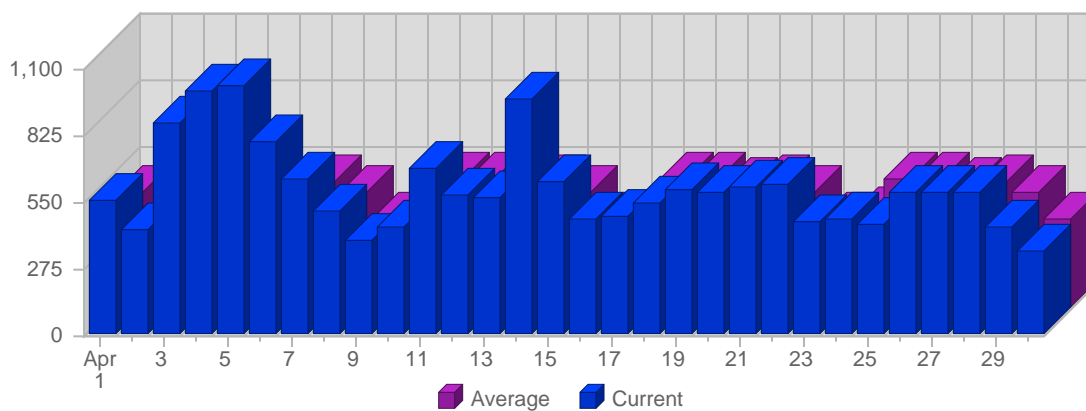

Traffic Reports Visits

Report Description

Report Description: Visits during the month of April 2005
Report Range: Month of April 2005
Report Scope: Historical Data

Historic Breakdown

Breakdown