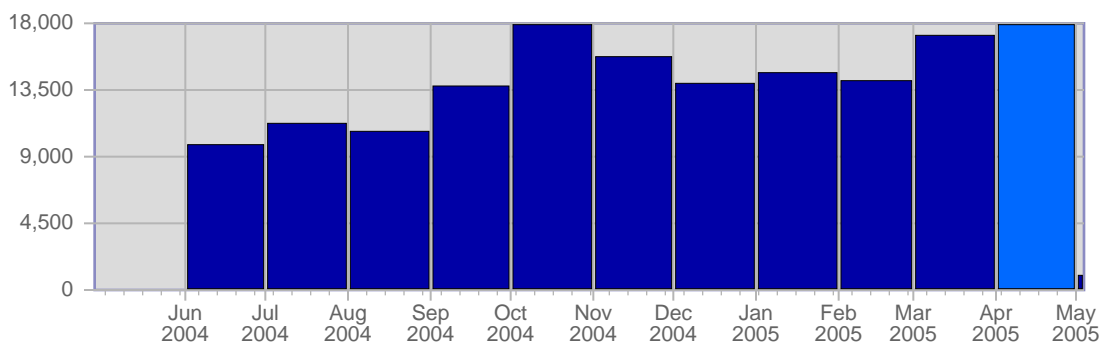

# Traffic Reports Visits

## Report Description

Report Description: Visits during the month of April 2005  
 Report Range: Month of April 2005  
 Report Scope: Historical Data

## Breakdown

Date	Total Visits	Average Visits Historically	Change	Percent of Total Visits
Fri Apr 1st, 2005	559	483.22	+62 ▲	3.11%
Sat Apr 2nd, 2005	434	369.33	-256 ▼	2.41%
Sun Apr 3rd, 2005	879	392.72	+281 ▲	4.89%
Mon Apr 4th, 2005	1,010	537.02	+324 ▲	5.61%
Tue Apr 5th, 2005	1,028	538.02	+187 ▲	5.71%
Wed Apr 6th, 2005	792	509.87	+115 ▲	4.40%
Thu Apr 7th, 2005	639	526.87	+254 ▲	3.55%
Fri Apr 8th, 2005	514	483.22	-45 ▼	2.86%
Sat Apr 9th, 2005	386	369.33	-48 ▼	2.15%
Sun Apr 10th, 2005	447	392.72	-432 ▼	2.48%
Mon Apr 11th, 2005	692	537.02	-318 ▼	3.85%
Tue Apr 12th, 2005	581	538.02	-447 ▼	3.23%
Wed Apr 13th, 2005	562	509.87	-230 ▼	3.12%
Thu Apr 14th, 2005	971	526.87	+332 ▲	5.40%
Fri Apr 15th, 2005	630	483.22	+116 ▲	3.50%
Sat Apr 16th, 2005	474	369.33	+88 ▲	2.63%
Sun Apr 17th, 2005	490	392.72	+43 ▲	2.72%
Mon Apr 18th, 2005	544	537.02	-148 ▼	3.02%
Tue Apr 19th, 2005	597	538.02	+16 ▲	3.32%
Wed Apr 20th, 2005	590	509.87	+28 ▲	3.28%
Thu Apr 21st, 2005	608	526.87	-363 ▼	3.38%
Fri Apr 22nd, 2005	620	483.22	-10 ▼	3.45%
Sat Apr 23rd, 2005	462	369.33	-12 ▼	2.57%
Sun Apr 24th, 2005	480	392.72	-10 ▼	2.67%
Mon Apr 25th, 2005	454	537.02	-90 ▼	2.52%
Tue Apr 26th, 2005	583	538.02	-14 ▼	3.24%
Wed Apr 27th, 2005	585	509.87	-5 ▼	3.25%
Thu Apr 28th, 2005	588	526.87	-20 ▼	3.27%
Fri Apr 29th, 2005	447	483.22	-173 ▼	2.48%
Sat Apr 30th, 2005	347	369.33	-115 ▼	1.93%
	17,993	12,432		