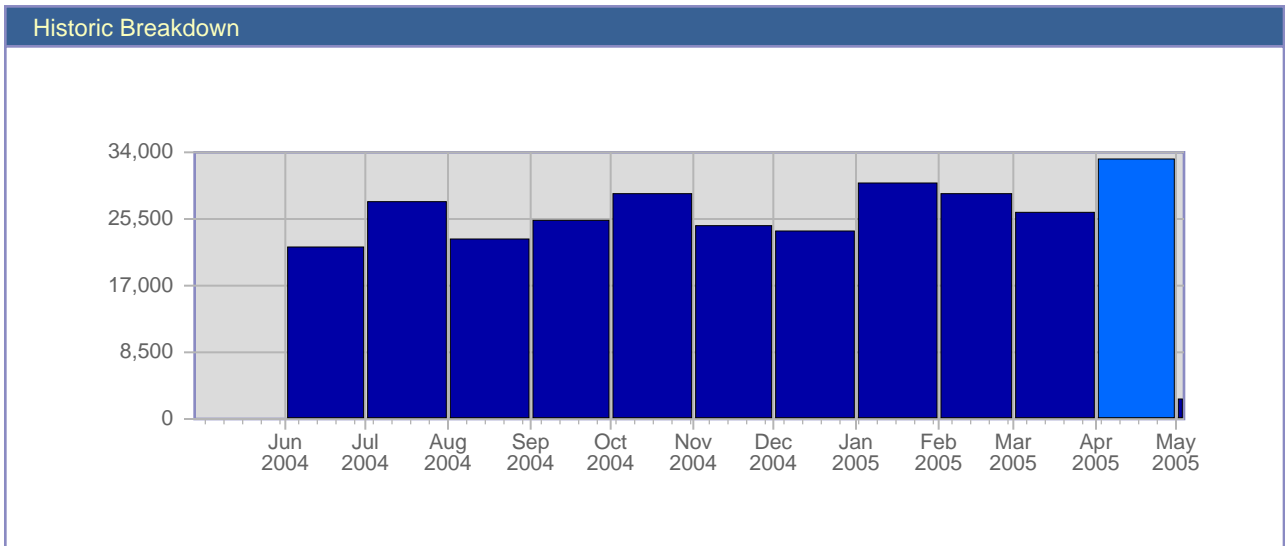

Traffic Reports Page Views

Report Description	
Report Description:	Page Views during the month of April 2005
Report Range:	Month of April 2005
Report Scope:	Historical Data