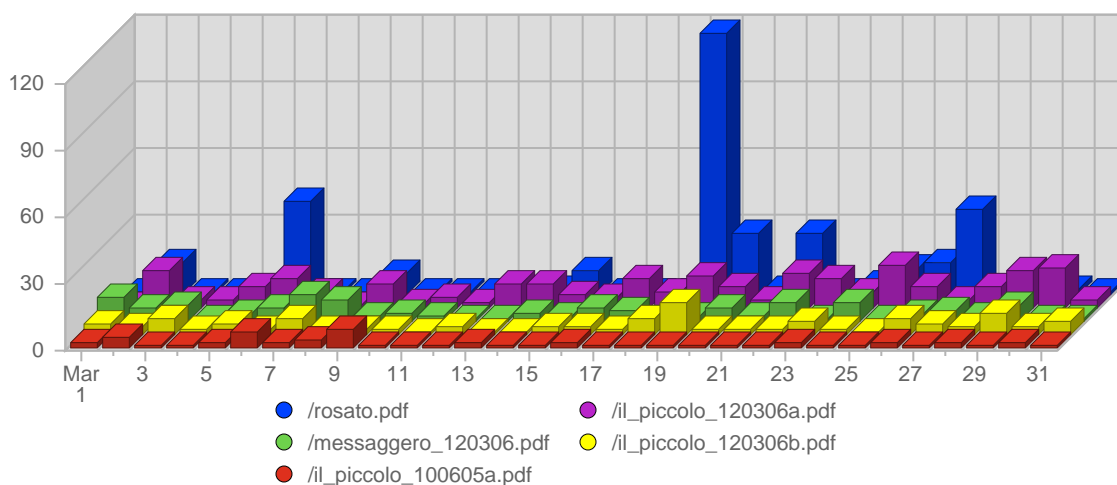

Pages and Content > Media & Downloads

Report Description

Report Description: Downloads during the month of March 2007
Report Range: Month of March 2007
Report Scope: Historical Data
List Size: 25 of 589

Breakdown

#	File	Total Downloads	Average Downloads Historically	Change	Percent of Downloads
1.	/rosato.pdf	331	117.00	-161 ▼	5.74%
2.	/il_piccolo_120306a.pdf	275	165.86	-4 ▼	4.77%
3.	/messaggero_120306.pdf	133	100.00	-10 ▼	2.31%
4.	/il_piccolo_120306b.pdf	133	79.86	+34 ▲	2.31%
5.	/il_piccolo_100605a.pdf	50	20.00	+36 ▲	0.87%
6.	/progetti_per_milano.pdf	48	18.33	+28 ▲	0.83%
7.	/il_piccolo_310505.pdf	46	19.17	+31 ▲	0.80%
8.	/capezzone.pdf	42	-	+42 ▲	0.73%
9.	/mozione_go.pdf	41	20.50	+29 ▲	0.71%
10.	/226_lr.pdf	39	-	+39 ▲	0.68%
11.	/il_piccolo_220405.pdf	38	22.17	-11 ▼	0.66%
12.	/verbale1.pdf	38	18.50	+17 ▲	0.66%
13.	/il_piccolo_130307.pdf	36	-	+36 ▲	0.62%
14.	/statuto_go.pdf	35	17.50	+27 ▲	0.61%
15.	/petizione.pdf	34	-	+34 ▲	0.59%
16.	/il_piccolo_090405.pdf	34	21.00	+8 ▲	0.59%
17.	/pubblica_amministrazione.pdf	33	37.50	-42 ▼	0.57%

Continued on Page 2 ...