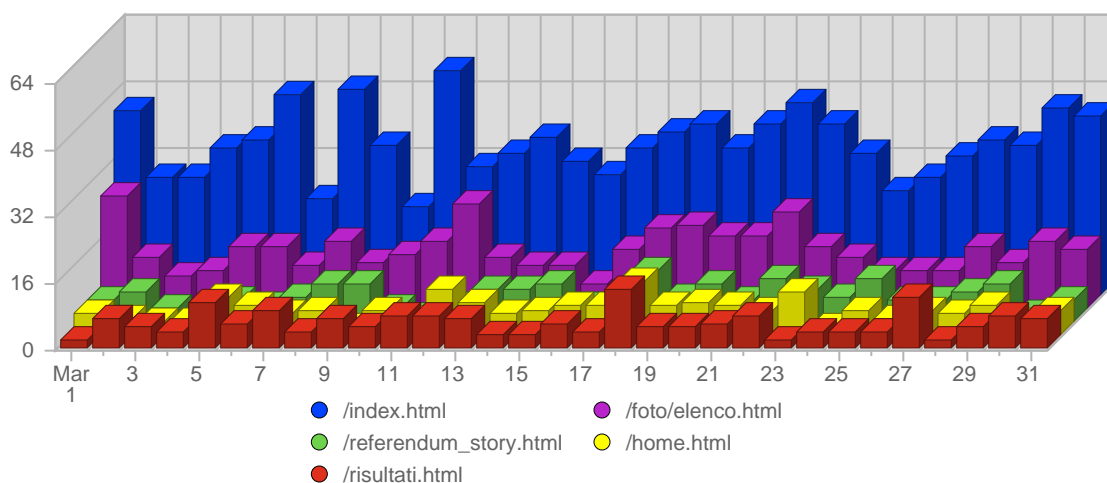

Pages and Content > Pages

Report Description

Report Description: Pages visitors viewed during the month of March 2007
Report Range: Month of March 2007
Report Scope: Historical Data
List Size: 25 of 3186

Breakdown

#	Title & Page	Total Page Views	Average Page Views Historically	Change	Percent of Page Views
1.	/index.html	1,126	891.71	+120 ▲	2.92%
2.	/foto/elenco.html	435	415.29	+20 ▲	1.13%
3.	/referendum_story.html	191	128.14	-19 ▼	0.50%
4.	/home.html	188	146.86	+7 ▲	0.49%
5.	/risultati.html	185	159.57	-4 ▼	0.48%
6.	/programmi_elettorali.html	147	56.17	+64 ▲	0.38%
7.	/miliardari.html	144	49.50	+84 ▲	0.37%
8.	/documenti.html	141	129.29	+10 ▲	0.37%
9.	/gentili.html	129	129.33	+42 ▲	0.33%
10.	/testi.html	121	88.00	+46 ▲	0.31%
11.	/snaidero.html	115	131.43	+8 ▲	0.30%
12.	/audio-video.html	115	139.86	+8 ▲	0.30%
13.	/link.html	114	115.83	-4 ▼	0.30%
14.	/comitato_260305.html	106	94.00	+8 ▲	0.28%
15.	/osimo.html	104	109.57	-262 ▼	0.27%
16.	/timisoara.html	92	51.14	+15 ▲	0.24%
17.	/foto_pipi/index.html	90	69.00	+14 ▲	0.23%

Continued on Page 2 ...