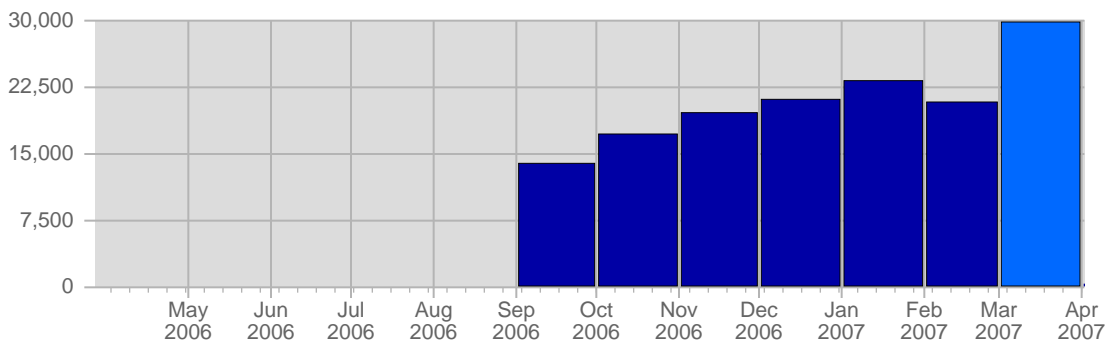

Traffic and Activity > Visits

Report Description

Report Description: Visits during the month of March 2007
 Report Range: Month of March 2007
 Report Scope: Historical Data

Historic Breakdown

Breakdown

Date	Total Visits	Average Visits Historically	Change	Percent of Total Visits
Thu Mar 1st, 2007	811	763.31	+811 ▲	2.71%
Fri Mar 2nd, 2007	593	725.83	+593 ▲	1.98%
Sat Mar 3rd, 2007	519	647.38	+519 ▲	1.73%
Sun Mar 4th, 2007	543	640.52	-169 ▼	1.81%
Mon Mar 5th, 2007	716	696.24	-31 ▼	2.39%
Tue Mar 6th, 2007	1,222	717.41	+441 ▲	4.08%
Wed Mar 7th, 2007	1,194	762.76	+289 ▲	3.98%
Thu Mar 8th, 2007	1,025	763.31	+214 ▲	3.42%
Fri Mar 9th, 2007	967	725.83	+374 ▲	3.23%
Sat Mar 10th, 2007	850	647.38	+331 ▲	2.84%
Sun Mar 11th, 2007	1,012	640.52	+469 ▲	3.38%
Mon Mar 12th, 2007	955	696.24	+239 ▲	3.19%
Tue Mar 13th, 2007	937	717.41	-285 ▼	3.13%
Wed Mar 14th, 2007	914	762.76	-280 ▼	3.05%
Thu Mar 15th, 2007	923	763.31	-102 ▼	3.08%
Fri Mar 16th, 2007	884	725.83	-83 ▼	2.95%
Sat Mar 17th, 2007	931	647.38	+81 ▲	3.11%
Sun Mar 18th, 2007	966	640.52	-46 ▼	3.22%
Mon Mar 19th, 2007	1,140	696.24	+185 ▲	3.80%
Tue Mar 20th, 2007	1,194	717.41	+257 ▲	3.98%
Wed Mar 21st, 2007	1,003	762.76	+89 ▲	3.35%
Thu Mar 22nd, 2007	1,069	763.31	+146 ▲	3.57%
Fri Mar 23rd, 2007	1,054	725.83	+170 ▲	3.52%
Sat Mar 24th, 2007	893	647.38	-38 ▼	2.98%
Sun Mar 25th, 2007	856	640.52	-110 ▼	2.86%
Mon Mar 26th, 2007	772	696.24	-368 ▼	2.58%
Tue Mar 27th, 2007	804	717.41	-390 ▼	2.68%
Wed Mar 28th, 2007	1,332	762.76	+329 ▲	4.44%
Thu Mar 29th, 2007	1,619	763.31	+550 ▲	5.40%
Fri Mar 30th, 2007	1,401	725.83	+347 ▲	4.68%
Sat Mar 31st, 2007	871	647.38	-22 ▼	2.91%
	29,970	12,356		

Traffic and Activity > Page Views

Report Description

Report Description: Page Views during the month of March 2007
 Report Range: Month of March 2007
 Report Scope: Historical Data

Historic Breakdown

Breakdown