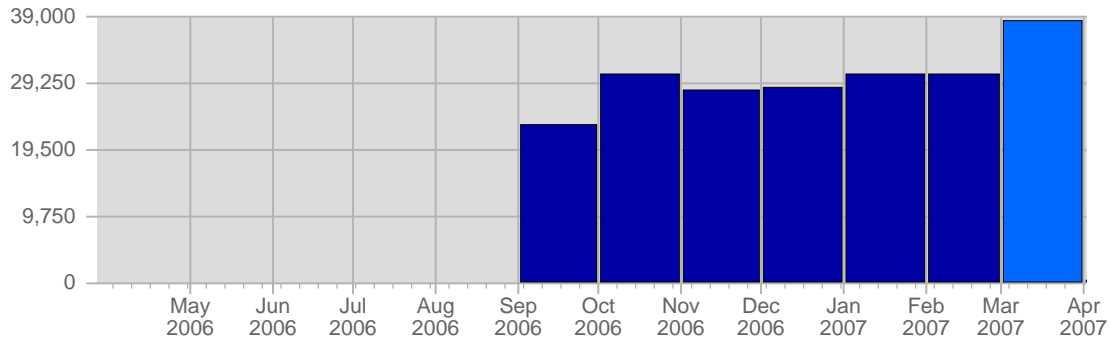

Traffic and Activity > Visits

Report Description

Report Description: Visits during the month of March 2007
 Report Range: Month of March 2007
 Report Scope: Historical Data

Historic Breakdown

Breakdown

Date	Total Visits	Average Visits Historically	Change	Percent of Total Visits
Thu Mar 1st, 2007	811	763.31	+811 ▲	2.71%
Fri Mar 2nd, 2007	593	725.83	+593 ▲	1.98%
Sat Mar 3rd, 2007	519	647.38	+519 ▲	1.73%
Sun Mar 4th, 2007	543	640.52	-169 ▼	1.81%
Mon Mar 5th, 2007	716	696.24	-31 ▼	2.39%
Tue Mar 6th, 2007	1,222	717.41	+441 ▲	4.08%
Wed Mar 7th, 2007	1,194	762.76	+289 ▲	3.98%
Thu Mar 8th, 2007	1,025	763.31	+214 ▲	3.42%
Fri Mar 9th, 2007	967	725.83	+374 ▲	3.23%
Sat Mar 10th, 2007	850	647.38	+331 ▲	2.84%
Sun Mar 11th, 2007	1,012	640.52	+469 ▲	3.38%
Mon Mar 12th, 2007	955	696.24	+239 ▲	3.19%
Tue Mar 13th, 2007	937	717.41	-285 ▼	3.13%
Wed Mar 14th, 2007	914	762.76	-280 ▼	3.05%
Thu Mar 15th, 2007	923	763.31	-102 ▼	3.08%
Fri Mar 16th, 2007	884	725.83	-83 ▼	2.95%
Sat Mar 17th, 2007	931	647.38	+81 ▲	3.11%
Sun Mar 18th, 2007	966	640.52	-46 ▼	3.22%
Mon Mar 19th, 2007	1,140	696.24	+185 ▲	3.80%
Tue Mar 20th, 2007	1,194	717.41	+257 ▲	3.98%
Wed Mar 21st, 2007	1,003	762.76	+89 ▲	3.35%
Thu Mar 22nd, 2007	1,069	763.31	+146 ▲	3.57%
Fri Mar 23rd, 2007	1,054	725.83	+170 ▲	3.52%
Sat Mar 24th, 2007	893	647.38	-38 ▼	2.98%
Sun Mar 25th, 2007	856	640.52	-110 ▼	2.86%
Mon Mar 26th, 2007	772	696.24	-368 ▼	2.58%
Tue Mar 27th, 2007	804	717.41	-390 ▼	2.68%
Wed Mar 28th, 2007	1,332	762.76	+329 ▲	4.44%
Thu Mar 29th, 2007	1,619	763.31	+550 ▲	5.40%
Fri Mar 30th, 2007	1,401	725.83	+347 ▲	4.68%
Sat Mar 31st, 2007	871	647.38	-22 ▼	2.91%
	29,970	12,356		

Traffic and Activity > Page Views

Report Description

Report Description: Page Views during the month of March 2007
 Report Range: Month of March 2007
 Report Scope: Historical Data

Historic Breakdown

Breakdown