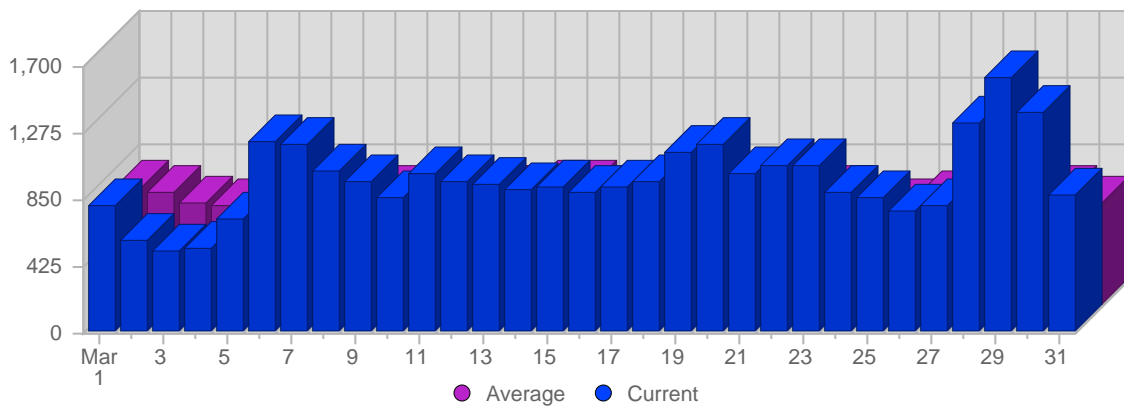

Traffic and Activity > Visits

Report Description

Report Description: Visits during the month of March 2007
 Report Range: Month of March 2007
 Report Scope: Historical Data

Historic Breakdown

Breakdown

Date	Total Visits	Average Visits Historically	Change	Percent of Total Visits
Thu Mar 1st, 2007	811	763.31	+811 ▲	2.71%
Fri Mar 2nd, 2007	593	725.83	+593 ▲	1.98%
Sat Mar 3rd, 2007	519	647.38	+519 ▲	1.73%
Sun Mar 4th, 2007	543	640.52	-169 ▼	1.81%
Mon Mar 5th, 2007	716	696.24	-31 ▼	2.39%
Tue Mar 6th, 2007	1,222	717.41	+441 ▲	4.08%
Wed Mar 7th, 2007	1,194	762.76	+289 ▲	3.98%
Thu Mar 8th, 2007	1,025	763.31	+214 ▲	3.42%
Fri Mar 9th, 2007	967	725.83	+374 ▲	3.23%
Sat Mar 10th, 2007	850	647.38	+331 ▲	2.84%
Sun Mar 11th, 2007	1,012	640.52	+469 ▲	3.38%
Mon Mar 12th, 2007	955	696.24	+239 ▲	3.19%
Tue Mar 13th, 2007	937	717.41	-285 ▼	3.13%
Wed Mar 14th, 2007	914	762.76	-280 ▼	3.05%
Thu Mar 15th, 2007	923	763.31	-102 ▼	3.08%
Fri Mar 16th, 2007	884	725.83	-83 ▼	2.95%
Sat Mar 17th, 2007	931	647.38	+81 ▲	3.11%
Sun Mar 18th, 2007	966	640.52	-46 ▼	3.22%
Mon Mar 19th, 2007	1,140	696.24	+185 ▲	3.80%
Tue Mar 20th, 2007	1,194	717.41	+257 ▲	3.98%
Wed Mar 21st, 2007	1,003	762.76	+89 ▲	3.35%
Thu Mar 22nd, 2007	1,069	763.31	+146 ▲	3.57%
Fri Mar 23rd, 2007	1,054	725.83	+170 ▲	3.52%
Sat Mar 24th, 2007	893	647.38	-38 ▼	2.98%
Sun Mar 25th, 2007	856	640.52	-110 ▼	2.86%
Mon Mar 26th, 2007	772	696.24	-368 ▼	2.58%
Tue Mar 27th, 2007	804	717.41	-390 ▼	2.68%
Wed Mar 28th, 2007	1,332	762.76	+329 ▲	4.44%
Thu Mar 29th, 2007	1,619	763.31	+550 ▲	5.40%
Fri Mar 30th, 2007	1,401	725.83	+347 ▲	4.68%
Sat Mar 31st, 2007	871	647.38	-22 ▼	2.91%
	29,970	12,356		

Traffic and Activity > Page Views

Report Description

Report Description: Page Views during the month of March 2007
 Report Range: Month of March 2007
 Report Scope: Historical Data

Historic Breakdown

Breakdown