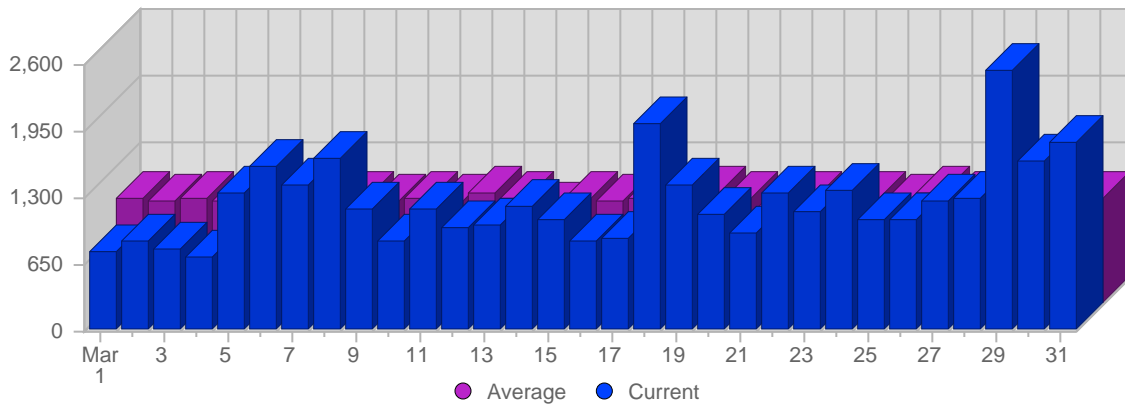

Traffic and Activity > Page Views

Report Description

Report Description: Page Views during the month of March 2007
Report Range: Month of March 2007
Report Scope: Historical Data

Historic Breakdown

Breakdown