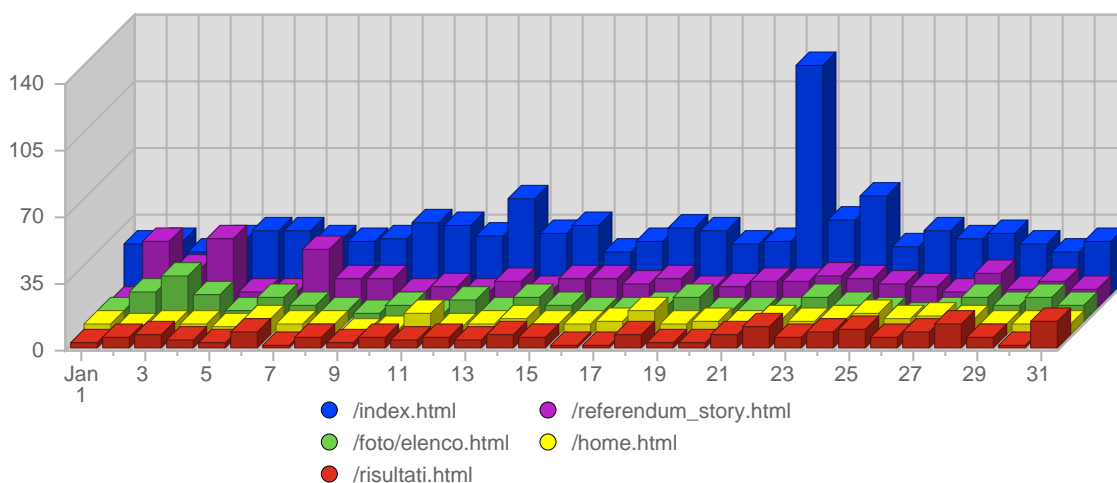

Pages and Content > Pages

Report Description

Report Description: Pages visitors viewed during the month of January 2008
Report Range: Month of January 2008
Report Scope: Historical Data
List Size: 25 of 3135

Breakdown

#	Title & Page	Total Page Views	Average Page Views Historically	Change	Percent of Page Views
1.	/index.html	1,066	1,226.00	-408 ▼	2,31%
2.	/referendum_story.html	453	180,69	+270 ▲	0,98%
3.	/foto/elenco.html	272	344,31	+34 ▲	0,59%
4.	/home.html	205	187.00	+2 ▲	0,44%
5.	/risultati.html	179	190,23	+33 ▲	0,39%
6.	/rxfg.html	170	156,33	0 ▬	0,37%
7.	/audio-video.html	169	135,15	+9 ▲	0,37%
8.	/documenti.html	161	140,62	-8 ▼	0,35%
9.	/testi.html	141	121,92	-8 ▼	0,31%
10.	/intervento_260304b.html	138	57,69	+30 ▲	0,30%
11.	/comitato_260305.html	131	122,77	-25 ▼	0,28%
12.	/gentili.html	121	120,62	-7 ▼	0,26%
13.	/snaidero.html	111	119,69	-11 ▼	0,24%
14.	/intervento_260304a.html	107	44,46	+21 ▲	0,23%
15.	/link.html	104	115.00	-10 ▼	0,23%
16.	/referendum_votati.html	97	54,46	+19 ▲	0,21%
17.	/articoli_fvg.html	94	87,31	+2 ▲	0,20%

Continued on Page 2 ...