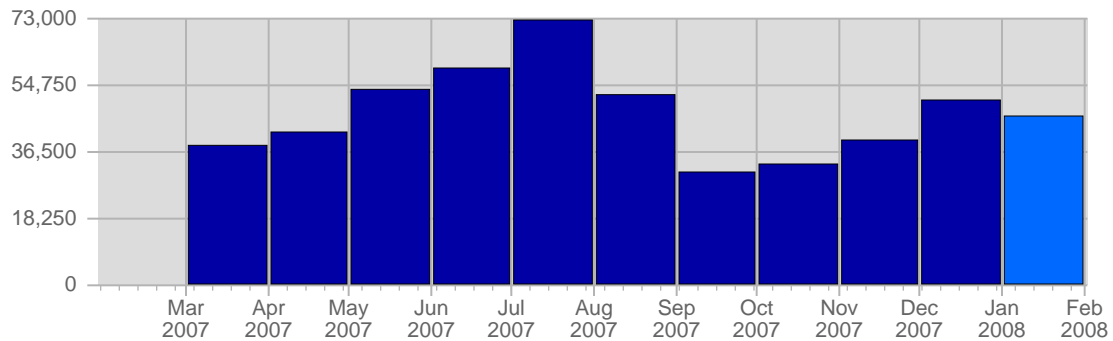

Traffic and Activity > Page Views

Report Description

Report Description: Page Views during the month of January 2008
 Report Range: Month of January 2008
 Report Scope: Historical Data

Historic Breakdown

Breakdown

Date	Total Page Views	Average Page Views Historically	Change	Percent of Total Page Views
Tue Jan 1st, 2008	1,831	1,457,07	+1,831 ▲	3,95%
Wed Jan 2nd, 2008	1,934	1,552,54	+1,934 ▲	4,18%
Thu Jan 3rd, 2008	1,194	1,501,98	+1,194 ▲	2,58%
Fri Jan 4th, 2008	1,251	1,442,11	+1,251 ▲	2,70%
Sat Jan 5th, 2008	1,102	1,373,88	+1,102 ▲	2,38%
Sun Jan 6th, 2008	1,609	1,304,70	-266 ▼	3,48%
Mon Jan 7th, 2008	1,506	1,434,89	-339 ▼	3,25%
Tue Jan 8th, 2008	1,277	1,457,07	-554 ▼	2,76%
Wed Jan 9th, 2008	1,288	1,552,54	-646 ▼	2,78%
Thu Jan 10th, 2008	1,465	1,501,98	+271 ▲	3,16%
Fri Jan 11th, 2008	1,399	1,442,11	+148 ▲	3,02%
Sat Jan 12th, 2008	1,195	1,373,88	+93 ▲	2,58%
Sun Jan 13th, 2008	1,362	1,304,70	-247 ▼	2,94%
Mon Jan 14th, 2008	1,802	1,434,89	+296 ▲	3,89%
Tue Jan 15th, 2008	2,001	1,457,07	+724 ▲	4,32%
Wed Jan 16th, 2008	1,417	1,552,54	+129 ▲	3,06%
Thu Jan 17th, 2008	1,336	1,501,98	-129 ▼	2,89%
Fri Jan 18th, 2008	1,417	1,442,11	+18 ▲	3,06%
Sat Jan 19th, 2008	3,276	1,373,88	+2,081 ▲	7,08%
Sun Jan 20th, 2008	1,549	1,304,70	+187 ▲	3,35%
Mon Jan 21st, 2008	1,644	1,434,89	-158 ▼	3,55%
Tue Jan 22nd, 2008	1,296	1,457,07	-705 ▼	2,80%
Wed Jan 23rd, 2008	1,257	1,552,54	-160 ▼	2,72%
Thu Jan 24th, 2008	1,216	1,501,98	-120 ▼	2,63%
Fri Jan 25th, 2008	2,051	1,442,11	+634 ▲	4,43%
Sat Jan 26th, 2008	1,378	1,373,88	-1,898 ▼	2,98%
Sun Jan 27th, 2008	1,459	1,304,70	-90 ▼	3,15%
Mon Jan 28th, 2008	1,341	1,434,89	-303 ▼	2,90%
Tue Jan 29th, 2008	1,240	1,457,07	-56 ▼	2,68%
Wed Jan 30th, 2008	1,197	1,552,54	-60 ▼	2,59%
Thu Jan 31st, 2008	1,012	1,501,98	-204 ▼	2,19%
	46,302	41,059		