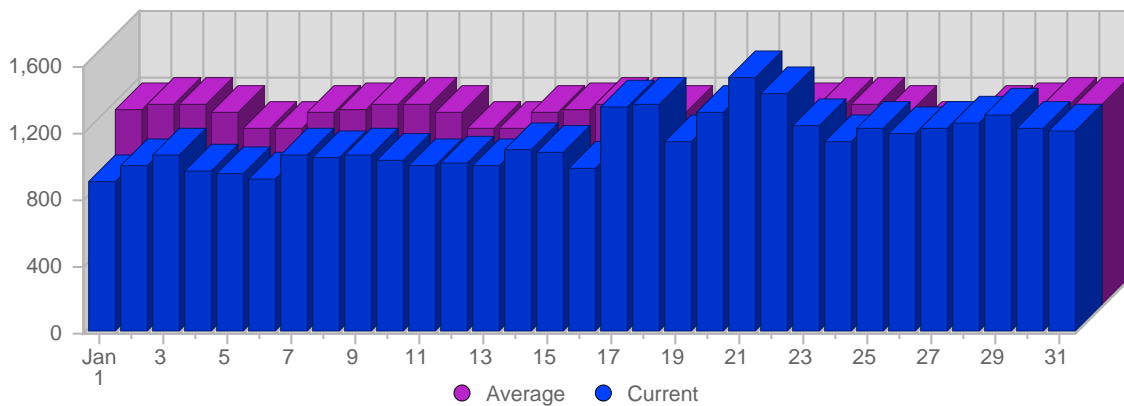

Traffic and Activity > Visits

Report Description

Report Description: Visits during the month of January 2008
Report Range: Month of January 2008
Report Scope: Historical Data

Historic Breakdown

Breakdown

Date	Total Visits	Average Visits Historically	Change	Percent of Total Visits
Tue Jan 1st, 2008	898	1,177,50	+898 ▲	2,54%
Wed Jan 2nd, 2008	1,007	1,214,61	+1,007 ▲	2,85%
Thu Jan 3rd, 2008	1,056	1,215,23	+1,056 ▲	2,99%
Fri Jan 4th, 2008	960	1,162,88	+960 ▲	2,72%
Sat Jan 5th, 2008	948	1,063,82	+948 ▲	2,69%
Sun Jan 6th, 2008	921	1,062,50	+31 ▲	2,61%
Mon Jan 7th, 2008	1,057	1,154,41	+129 ▲	2,99%
Tue Jan 8th, 2008	1,054	1,177,50	+156 ▲	2,99%
Wed Jan 9th, 2008	1,059	1,214,61	+52 ▲	2,00%
Thu Jan 10th, 2008	1,031	1,215,23	-25 ▼	2,92%
Fri Jan 11th, 2008	1,000	1,162,88	+40 ▲	2,83%
Sat Jan 12th, 2008	1,008	1,063,82	+60 ▲	2,86%
Sun Jan 13th, 2008	998	1,062,50	+77 ▲	2,83%
Mon Jan 14th, 2008	1,095	1,154,41	+38 ▲	3,10%
Tue Jan 15th, 2008	1,082	1,177,50	+28 ▲	3,07%
Wed Jan 16th, 2008	985	1,214,61	-74 ▼	2,79%
Thu Jan 17th, 2008	1,344	1,215,23	+313 ▲	3,81%
Fri Jan 18th, 2008	1,362	1,162,88	+362 ▲	3,86%
Sat Jan 19th, 2008	1,136	1,063,82	+128 ▲	3,22%
Sun Jan 20th, 2008	1,325	1,062,50	+327 ▲	3,75%
Mon Jan 21st, 2008	1,520	1,154,41	+425 ▲	4,31%
Tue Jan 22nd, 2008	1,426	1,177,50	+344 ▲	4,04%
Wed Jan 23rd, 2008	1,242	1,214,61	+257 ▲	3,52%
Thu Jan 24th, 2008	1,151	1,215,23	-193 ▼	3,26%
Fri Jan 25th, 2008	1,231	1,162,88	-131 ▼	3,49%
Sat Jan 26th, 2008	1,186	1,063,82	+50 ▲	3,36%
Sun Jan 27th, 2008	1,231	1,062,50	-94 ▼	3,49%
Mon Jan 28th, 2008	1,254	1,154,41	-266 ▼	3,55%
Tue Jan 29th, 2008	1,302	1,177,50	-124 ▼	3,69%
Wed Jan 30th, 2008	1,230	1,214,61	-12 ▼	3,48%
Thu Jan 31st, 2008	1,207	1,215,23	+56 ▲	3,42%
	35,306	14,761		