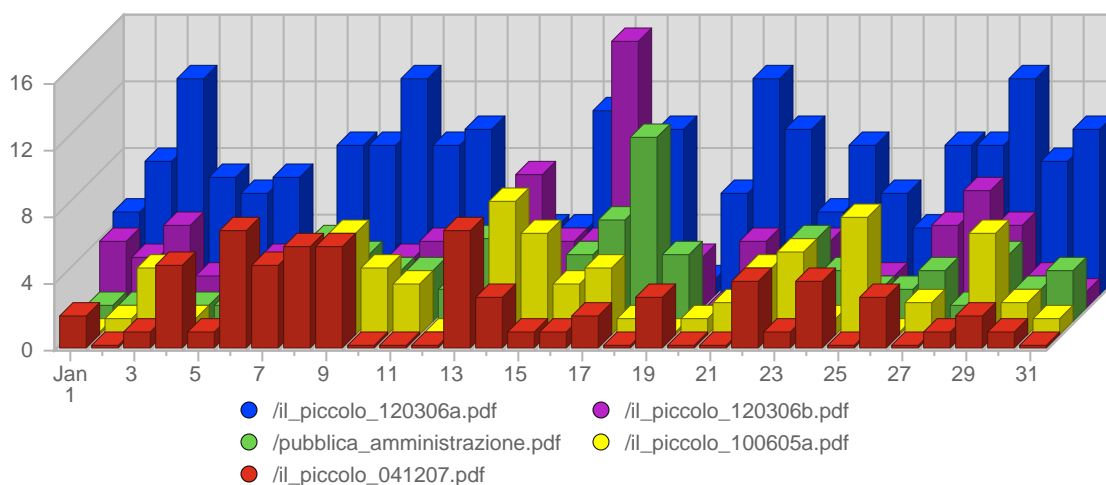

Pages and Content > Media & Downloads

Report Description

Report Description: Downloads during the month of January 2008
Report Range: Month of January 2008
Report Scope: Historical Data
List Size: 25 of 705

Breakdown

#	File	Total Downloads	Average Downloads Historically	Change	Percent of Downloads
1.	/il_piccolo_120306a.pdf	237	239,00	+36 ▲	2,58%
2.	/il_piccolo_120306b.pdf	102	108,15	+3 ▲	1,11%
3.	/pubblica_amministrazione.pdf	92	49,58	+37 ▲	1,00%
4.	/il_piccolo_100605a.pdf	75	57,77	+23 ▲	0,82%
5.	/il_piccolo_041207.pdf	66	-	+19 ▲	0,72%
6.	/il_piccolo_220405.pdf	63	41,08	+23 ▲	0,69%
7.	/messaggero_200904.pdf	57	14,00	+12 ▲	0,62%
8.	/il_piccolo_171105.pdf	57	14,85	+39 ▲	0,62%
9.	/rosato.pdf	56	118,77	+41 ▲	0,61%
10.	/messaggero_120108.pdf	54	-	+54 ▲	0,59%
11.	/il_piccolo_290605.pdf	49	24,50	+15 ▲	0,53%
12.	/statistiche_1207.pdf	48	-	+48 ▲	0,52%
13.	/quelle_fiamme.pdf	46	28,77	+12 ▲	0,50%
14.	/il_piccolo_080605b.pdf	43	11,62	+21 ▲	0,47%
15.	/il_piccolo_070605a.pdf	43	23,54	+12 ▲	0,47%
16.	/messaggero_130108a.pdf	41	-	+41 ▲	0,45%
17.	/unita_141207.pdf	39	-	+2 ▲	0,42%

Continued on Page 2 ...