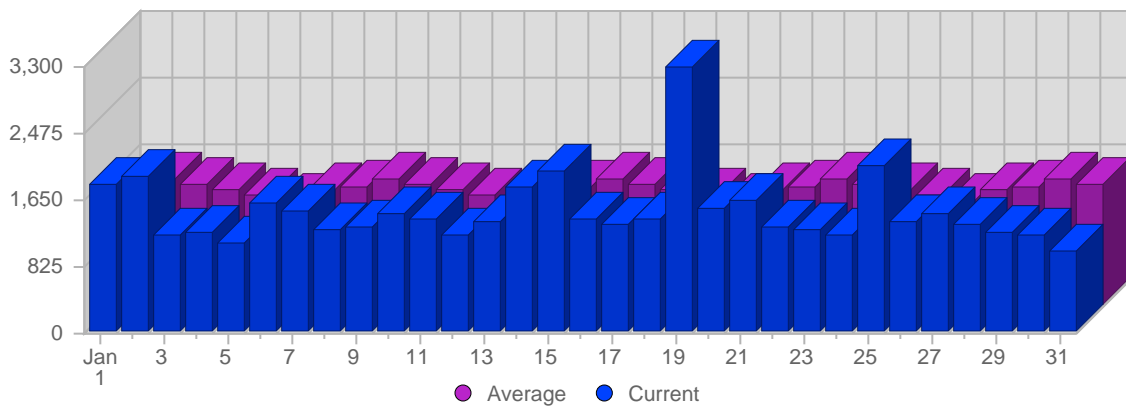

Breakdown

Date	Total Page Views	Average Page Views Historically	Change	Percent of Total Page Views
Tue Jan 1st, 2008	1,831	1,457,07	+1,831 ▲	3,95%
Wed Jan 2nd, 2008	1,934	1,552,54	+1,934 ▲	4,18%
Thu Jan 3rd, 2008	1,194	1,501,98	+1,194 ▲	2,58%
Fri Jan 4th, 2008	1,251	1,442,11	+1,251 ▲	2,70%
Sat Jan 5th, 2008	1,102	1,373,88	+1,102 ▲	2,38%
Sun Jan 6th, 2008	1,609	1,304,70	-266 ▼	3,48%
Mon Jan 7th, 2008	1,506	1,434,89	-339 ▼	3,25%
Tue Jan 8th, 2008	1,277	1,457,07	-554 ▼	2,76%
Wed Jan 9th, 2008	1,288	1,552,54	-646 ▼	2,78%
Thu Jan 10th, 2008	1,465	1,501,98	+271 ▲	3,16%
Fri Jan 11th, 2008	1,399	1,442,11	+148 ▲	3,02%
Sat Jan 12th, 2008	1,195	1,373,88	+93 ▲	2,58%
Sun Jan 13th, 2008	1,362	1,304,70	-247 ▼	2,94%
Mon Jan 14th, 2008	1,802	1,434,89	+296 ▲	3,89%
Tue Jan 15th, 2008	2,001	1,457,07	+724 ▲	4,32%
Wed Jan 16th, 2008	1,417	1,552,54	+129 ▲	3,06%
Thu Jan 17th, 2008	1,336	1,501,98	-129 ▼	2,89%
Fri Jan 18th, 2008	1,417	1,442,11	+18 ▲	3,06%
Sat Jan 19th, 2008	3,276	1,373,88	+2,081 ▲	7,08%
Sun Jan 20th, 2008	1,549	1,304,70	+187 ▲	3,35%
Mon Jan 21st, 2008	1,644	1,434,89	-158 ▼	3,55%
Tue Jan 22nd, 2008	1,296	1,457,07	-705 ▼	2,80%
Wed Jan 23rd, 2008	1,257	1,552,54	-160 ▼	2,72%
Thu Jan 24th, 2008	1,216	1,501,98	-120 ▼	2,63%
Fri Jan 25th, 2008	2,051	1,442,11	+634 ▲	4,43%
Sat Jan 26th, 2008	1,378	1,373,88	-1,898 ▼	2,98%
Sun Jan 27th, 2008	1,459	1,304,70	-90 ▼	3,15%
Mon Jan 28th, 2008	1,341	1,434,89	-303 ▼	2,90%
Tue Jan 29th, 2008	1,240	1,457,07	-56 ▼	2,68%
Wed Jan 30th, 2008	1,197	1,552,54	-60 ▼	2,59%
Thu Jan 31st, 2008	1,012	1,501,98	-204 ▼	2,19%
	46,302	41,059		