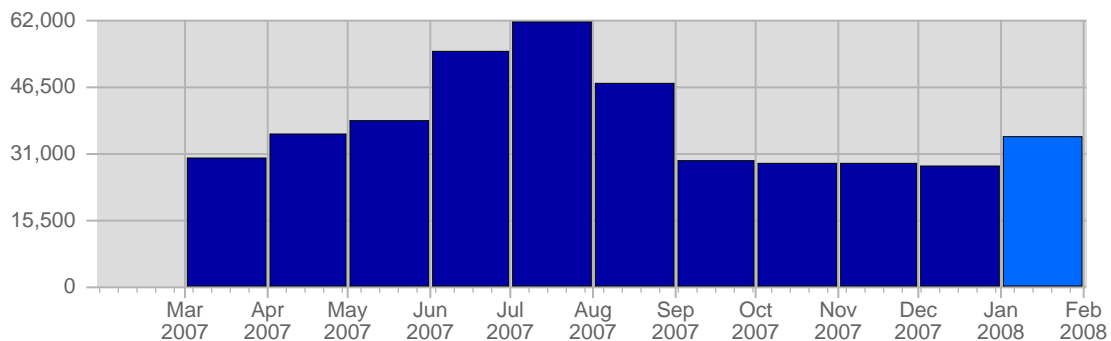

Traffic and Activity > Visits

Report Description

Report Description: Visits during the month of January 2008
Report Range: Month of January 2008
Report Scope: Historical Data

Historic Breakdown