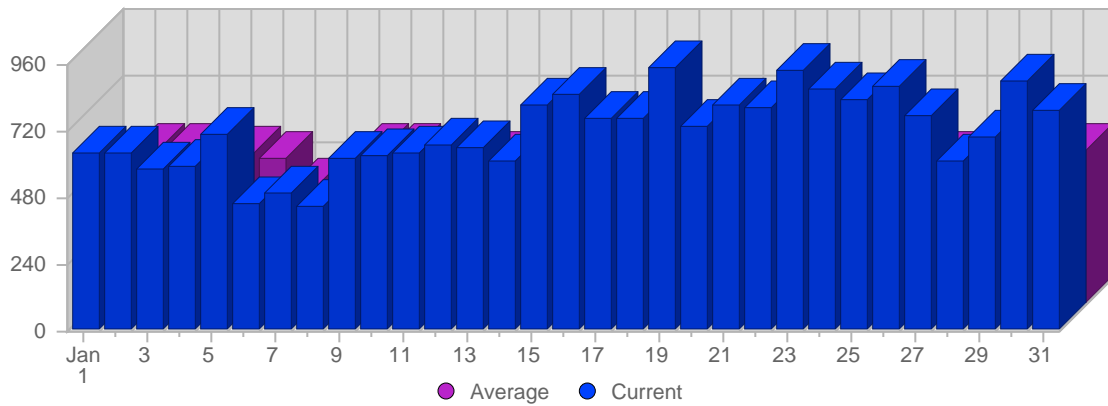

## Traffic and Activity > Visits

### Report Description

Report Description: Visits during the month of January 2006  
 Report Range: Month of January 2006  
 Report Scope: Historical Data

### Breakdown

Date	Total Visits	Average Visits Historically	Change	Percent of Total Visits
Sun Jan 1st, 2006	636	429.77	+636 ▲	2.87%
Mon Jan 2nd, 2006	639	556.78	+639 ▲	2.89%
Tue Jan 3rd, 2006	578	554.80	+578 ▲	2.61%
Wed Jan 4th, 2006	594	543.32	+594 ▲	2.69%
Thu Jan 5th, 2006	705	546.77	+705 ▲	3.19%
Fri Jan 6th, 2006	455	524.87	+455 ▲	2.06%
Sat Jan 7th, 2006	499	423.72	+499 ▲	2.26%
Sun Jan 8th, 2006	447	429.77	-189 ▼	2.02%
Mon Jan 9th, 2006	616	556.78	-23 ▼	2.78%
Tue Jan 10th, 2006	633	554.80	+55 ▲	2.86%
Wed Jan 11th, 2006	640	543.32	+46 ▲	2.89%
Thu Jan 12th, 2006	669	546.77	-36 ▼	3.02%
Fri Jan 13th, 2006	654	524.87	+199 ▲	2.96%
Sat Jan 14th, 2006	605	423.72	+106 ▲	2.73%
Sun Jan 15th, 2006	812	429.77	+365 ▲	3.67%
Mon Jan 16th, 2006	849	556.78	+233 ▲	3.84%
Tue Jan 17th, 2006	765	554.80	+132 ▲	3.46%
Wed Jan 18th, 2006	765	543.32	+125 ▲	3.46%
Thu Jan 19th, 2006	942	546.77	+273 ▲	4.26%
Fri Jan 20th, 2006	731	524.87	+77 ▲	3.30%
Sat Jan 21st, 2006	812	423.72	+207 ▲	3.67%
Sun Jan 22nd, 2006	803	429.77	-9 ▼	3.63%
Mon Jan 23rd, 2006	937	556.78	+88 ▲	4.24%
Tue Jan 24th, 2006	867	554.80	+102 ▲	3.92%
Wed Jan 25th, 2006	831	543.32	+66 ▲	3.76%
Thu Jan 26th, 2006	876	546.77	-66 ▼	3.96%
Fri Jan 27th, 2006	768	524.87	+37 ▲	3.47%
Sat Jan 28th, 2006	609	423.72	-203 ▼	2.75%
Sun Jan 29th, 2006	696	429.77	-107 ▼	3.15%
Mon Jan 30th, 2006	899	556.78	-38 ▼	4.06%
Tue Jan 31st, 2006	794	554.80	-73 ▼	3.59%
	22,126	12,432		

## Report Description

Report Description: Pages visitors viewed during the month of January 2006  
 Report Range: Month of January 2006  
 Report Scope: Historical Data  
 List Size: 25 of 3020