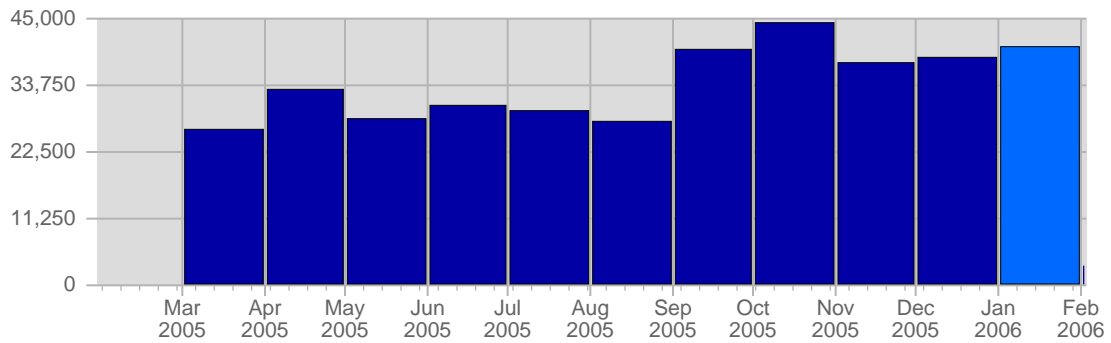

Traffic and Activity > Page Views

Report Description

Report Description: Page Views during the month of January 2006
Report Range: Month of January 2006
Report Scope: Historical Data

Historic Breakdown