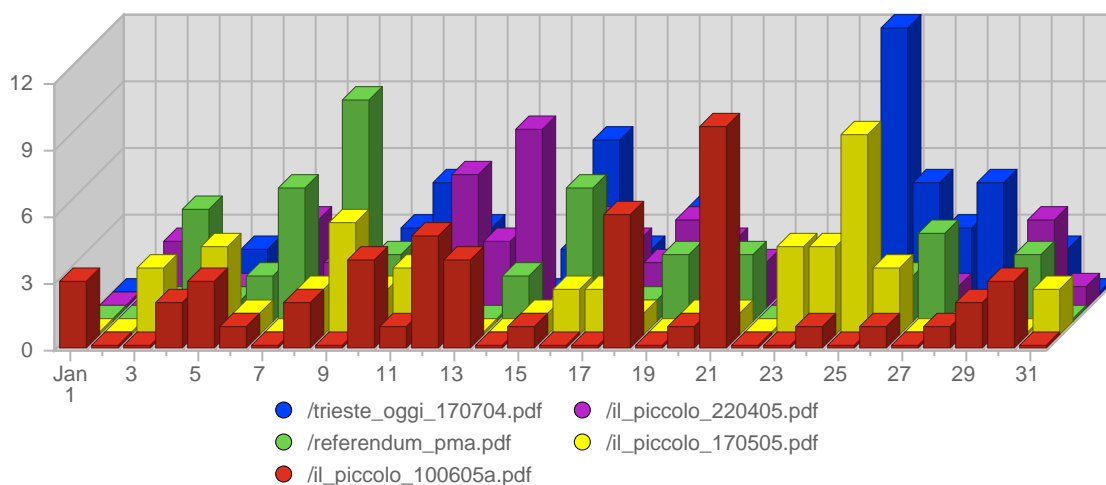

Pages and Content > Media & Downloads

Report Description

Report Description: Downloads during the month of January 2006
Report Range: Month of January 2006
Report Scope: Historical Data
List Size: 25 of 443

Breakdown

#	File	Total Downloads	Average Downloads Historically	Change	Percent of Downloads
1.	/trieste_oggi_170704.pdf	70	113.39	+55 ▲	1.14%
2.	/il_piccolo_220405.pdf	59	26.33	+31 ▲	0.96%
3.	/referendum_pma.pdf	54	79.89	-46 ▼	0.88%
4.	/il_piccolo_170505.pdf	52	28.38	+28 ▲	0.84%
5.	/il_piccolo_100605a.pdf	51	23.29	+20 ▲	0.83%
6.	/il_piccolo_111104.pdf	51	29.14	+35 ▲	0.83%
7.	/messaggero_200305.pdf	50	44.10	+30 ▲	0.81%
8.	/dossier_pma.pdf	48	72.11	+20 ▲	0.78%
9.	/il_piccolo_071104.pdf	48	18.64	+22 ▲	0.78%
10.	/il_piccolo_270605a.pdf	47	29.86	+35 ▲	0.76%
11.	/il_piccolo_281205.pdf	46	23.00	+38 ▲	0.75%
12.	/il_piccolo_030505.pdf	45	20.13	+29 ▲	0.73%
13.	/statistiche_1205.pdf	44	-	+44 ▲	0.71%
14.	/messaggero_220905.pdf	44	34.50	+27 ▲	0.71%
15.	/trieste_oggi_110604a.pdf	44	17.79	+29 ▲	0.71%
16.	/il_movimento_102005b.pdf	43	14.33	+29 ▲	0.70%
17.	/il_piccolo_300605.pdf	41	34.57	+28 ▲	0.67%

Continued on Page 2 ...