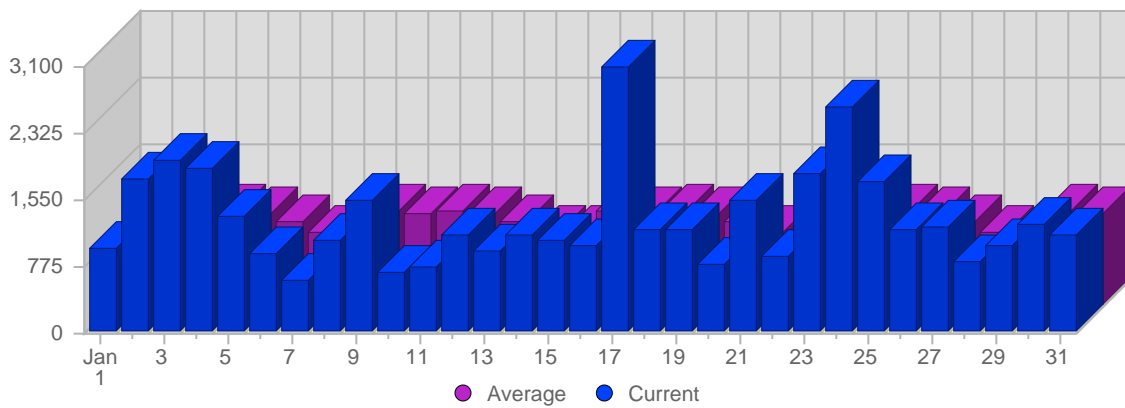

Traffic and Activity > Page Views

Report Description

Report Description: Page Views during the month of January 2006
Report Range: Month of January 2006
Report Scope: Historical Data

Historic Breakdown

Breakdown