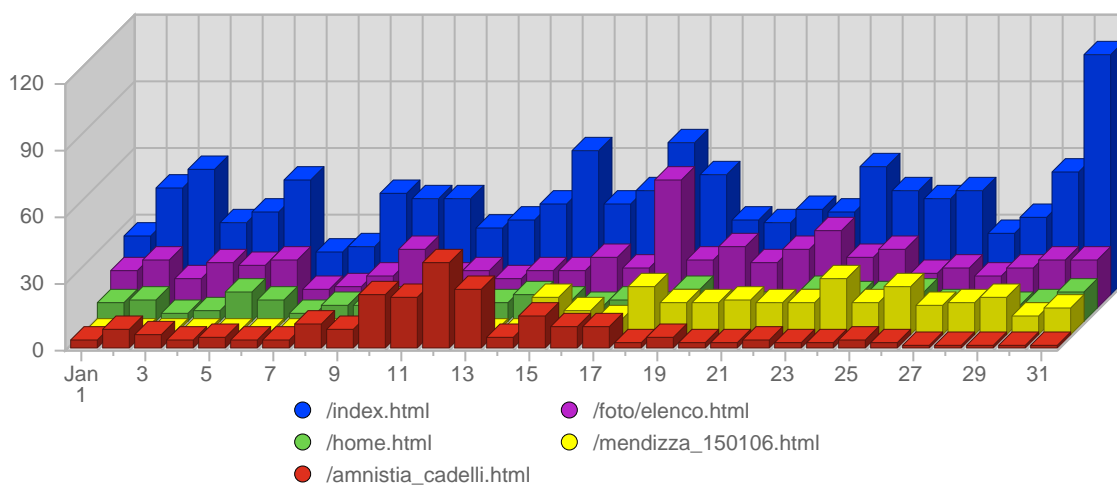

Pages and Content > Pages

Report Description

Report Description: Pages visitors viewed during the month of January 2006
Report Range: Month of January 2006
Report Scope: Historical Data
List Size: 25 of 3020

Breakdown

#	Title & Page	Total Page Views	Average Page Views Historically	Change	Percent of Page Views
1.	/index.html	1,364	926.47	+317 ▲	3.38%
2.	/foto/elenco.html	639	497.60	+104 ▲	1.58%
3.	/home.html	265	253.95	+18 ▲	0.66%
4.	/mendizza_150106.html	258	-	+258 ▲	0.64%
5.	/amnistia_cadelli.html	230	115.00	+212 ▲	0.57%
6.	/risultati.html	207	194.16	+55 ▲	0.51%
7.	/referendum_story.html	205	157.95	+49 ▲	0.51%
8.	/documenti.html	201	189.37	-19 ▼	0.50%
9.	/foto_capezzone/index.html	184	91.68	+2 ▲	0.46%
10.	/comitato_260305.html	159	212.10	-7 ▼	0.39%
11.	/audio-video.html	158	95.00	-23 ▼	0.39%
12.	/gentili.html	157	46.71	+38 ▲	0.39%
13.	/comunicato_221205.html	149	74.50	+45 ▲	0.37%
14.	/link.html	145	124.26	+10 ▲	0.36%
15.	/testi.html	139	106.32	+20 ▲	0.35%
16.	/documenti_fvg.html	138	98.00	-1 ▼	0.34%
17.	/foto_politica/vg/index.html	136	58.26	+33 ▲	0.34%

Continued on Page 2 ...