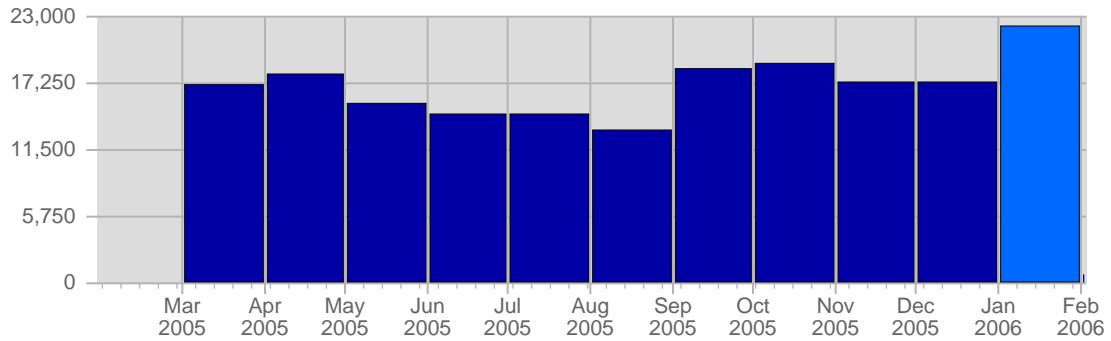

## Traffic and Activity > Visits

### Report Description

Report Description: Visits during the month of January 2006  
 Report Range: Month of January 2006  
 Report Scope: Historical Data

### Historic Breakdown

### Breakdown

Date	Total Visits	Average Visits Historically	Change	Percent of Total Visits
Sun Jan 1st, 2006	636	429.77	+636 ▲	2.87%
Mon Jan 2nd, 2006	639	556.78	+639 ▲	2.89%
Tue Jan 3rd, 2006	578	554.80	+578 ▲	2.61%
Wed Jan 4th, 2006	594	543.32	+594 ▲	2.69%
Thu Jan 5th, 2006	705	546.77	+705 ▲	3.19%
Fri Jan 6th, 2006	455	524.87	+455 ▲	2.06%
Sat Jan 7th, 2006	499	423.72	+499 ▲	2.26%
Sun Jan 8th, 2006	447	429.77	-189 ▼	2.02%
Mon Jan 9th, 2006	616	556.78	-23 ▼	2.78%
Tue Jan 10th, 2006	633	554.80	+55 ▲	2.86%
Wed Jan 11th, 2006	640	543.32	+46 ▲	2.89%
Thu Jan 12th, 2006	669	546.77	-36 ▼	3.02%
Fri Jan 13th, 2006	654	524.87	+199 ▲	2.96%
Sat Jan 14th, 2006	605	423.72	+106 ▲	2.73%
Sun Jan 15th, 2006	812	429.77	+365 ▲	3.67%
Mon Jan 16th, 2006	849	556.78	+233 ▲	3.84%
Tue Jan 17th, 2006	765	554.80	+132 ▲	3.46%
Wed Jan 18th, 2006	765	543.32	+125 ▲	3.46%
Thu Jan 19th, 2006	942	546.77	+273 ▲	4.26%
Fri Jan 20th, 2006	731	524.87	+77 ▲	3.30%
Sat Jan 21st, 2006	812	423.72	+207 ▲	3.67%
Sun Jan 22nd, 2006	803	429.77	-9 ▼	3.63%
Mon Jan 23rd, 2006	937	556.78	+88 ▲	4.24%
Tue Jan 24th, 2006	867	554.80	+102 ▲	3.92%
Wed Jan 25th, 2006	831	543.32	+66 ▲	3.76%
Thu Jan 26th, 2006	876	546.77	-66 ▼	3.96%
Fri Jan 27th, 2006	768	524.87	+37 ▲	3.47%
Sat Jan 28th, 2006	609	423.72	-203 ▼	2.75%
Sun Jan 29th, 2006	696	429.77	-107 ▼	3.15%
Mon Jan 30th, 2006	899	556.78	-38 ▼	4.06%
Tue Jan 31st, 2006	794	554.80	-73 ▼	3.59%
	22,126	12,432		