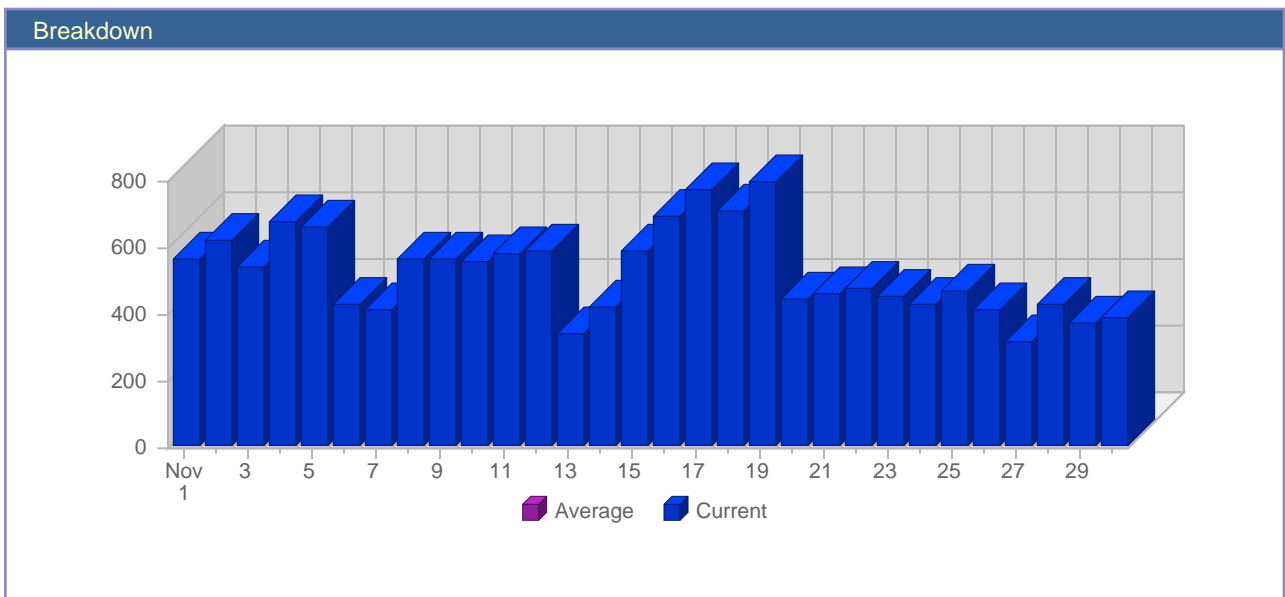

# Traffic Reports Visits

Report Description	
Report Description:	Visits during the month of November 2004
Report Range:	Month of November 2004
Report Scope:	Historical Data

Date	Total Visits	Average Visits Historically	Change	Percent of Total Visits
Mon Nov 1st, 2004	561	-	+116 ▲	3,57%
Tue Nov 2nd, 2004	621	-	-121 ▼	3,96%
Wed Nov 3rd, 2004	540	-	-128 ▼	3,44%
Thu Nov 4th, 2004	673	-	+17 ▲	4,29%
Fri Nov 5th, 2004	660	-	+59 ▲	4,20%
Sat Nov 6th, 2004	429	-	-72 ▼	2,73%
Sun Nov 7th, 2004	411	-	+14 ▲	2,62%
Mon Nov 8th, 2004	560	-	-1 ▼	3,57%
Tue Nov 9th, 2004	567	-	-54 ▼	3,61%
Wed Nov 10th, 2004	552	-	+12 ▲	3,52%
Thu Nov 11th, 2004	578	-	-95 ▼	3,68%
Fri Nov 12th, 2004	591	-	-69 ▼	3,77%
Sat Nov 13th, 2004	339	-	-90 ▼	2,16%
Sun Nov 14th, 2004	417	-	+6 ▲	2,66%
Mon Nov 15th, 2004	589	-	+29 ▲	3,75%
Tue Nov 16th, 2004	693	-	+126 ▲	4,41%
Wed Nov 17th, 2004	774	-	+222 ▲	4,93%
Thu Nov 18th, 2004	708	-	+130 ▲	4,51%
Fri Nov 19th, 2004	792	-	+201 ▲	5,05%
Sat Nov 20th, 2004	440	-	+101 ▲	2,80%
Sun Nov 21st, 2004	462	-	+45 ▲	2,94%
Mon Nov 22nd, 2004	476	-	-113 ▼	3,03%
Tue Nov 23rd, 2004	449	-	-244 ▼	2,86%
Wed Nov 24th, 2004	427	-	-347 ▼	2,72%
Thu Nov 25th, 2004	470	-	-238 ▼	2,99%
Fri Nov 26th, 2004	414	-	-378 ▼	2,64%
Sat Nov 27th, 2004	316	-	-124 ▼	2,01%
Sun Nov 28th, 2004	427	-	-35 ▼	2,72%
Mon Nov 29th, 2004	372	-	-104 ▼	2,37%
Tue Nov 30th, 2004	391	-	-58 ▼	2,49%
	15,699	-		

# Traffic Reports Page Views

## Report Description

Report Description: Page Views during the month of November 2004  
 Report Range: Month of November 2004  
 Report Scope: Historical Data

### Report Description

Report Description: Files visitors downloads during the month of November 2004  
 Report Range: Month of November 2004  
 Report Scope: Historical Data  
 List Size: 25 of 272