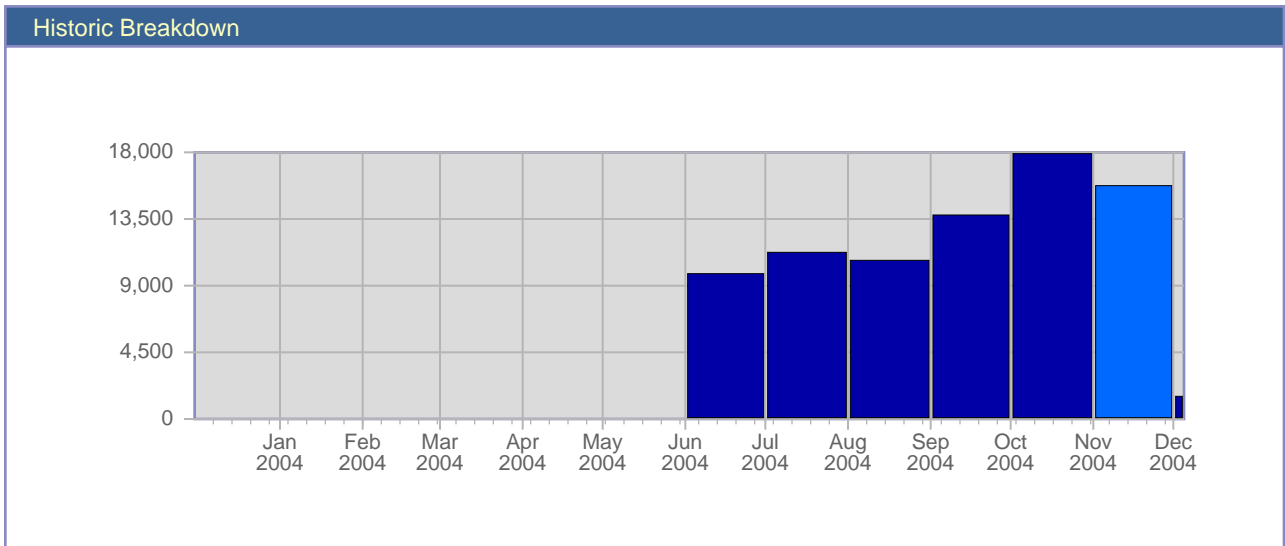

# Traffic Reports Visits

Report Description	
Report Description:	Visits during the month of November 2004
Report Range:	Month of November 2004
Report Scope:	Historical Data

Date	Total Visits	Average Visits Historically	Change	Percent of Total Visits
Mon Nov 1st, 2004	561	-	+116 ▲	3,57%
Tue Nov 2nd, 2004	621	-	-121 ▼	3,96%
Wed Nov 3rd, 2004	540	-	-128 ▼	3,44%
Thu Nov 4th, 2004	673	-	+17 ▲	4,29%
Fri Nov 5th, 2004	660	-	+59 ▲	4,20%
Sat Nov 6th, 2004	429	-	-72 ▼	2,73%
Sun Nov 7th, 2004	411	-	+14 ▲	2,62%
Mon Nov 8th, 2004	560	-	-1 ▼	3,57%
Tue Nov 9th, 2004	567	-	-54 ▼	3,61%
Wed Nov 10th, 2004	552	-	+12 ▲	3,52%
Thu Nov 11th, 2004	578	-	-95 ▼	3,68%
Fri Nov 12th, 2004	591	-	-69 ▼	3,77%
Sat Nov 13th, 2004	339	-	-90 ▼	2,16%
Sun Nov 14th, 2004	417	-	+6 ▲	2,66%
Mon Nov 15th, 2004	589	-	+29 ▲	3,75%
Tue Nov 16th, 2004	693	-	+126 ▲	4,41%
Wed Nov 17th, 2004	774	-	+222 ▲	4,93%
Thu Nov 18th, 2004	708	-	+130 ▲	4,51%
Fri Nov 19th, 2004	792	-	+201 ▲	5,05%
Sat Nov 20th, 2004	440	-	+101 ▲	2,80%
Sun Nov 21st, 2004	462	-	+45 ▲	2,94%
Mon Nov 22nd, 2004	476	-	-113 ▼	3,03%
Tue Nov 23rd, 2004	449	-	-244 ▼	2,86%
Wed Nov 24th, 2004	427	-	-347 ▼	2,72%
Thu Nov 25th, 2004	470	-	-238 ▼	2,99%
Fri Nov 26th, 2004	414	-	-378 ▼	2,64%
Sat Nov 27th, 2004	316	-	-124 ▼	2,01%
Sun Nov 28th, 2004	427	-	-35 ▼	2,72%
Mon Nov 29th, 2004	372	-	-104 ▼	2,37%
Tue Nov 30th, 2004	391	-	-58 ▼	2,49%
	15,699	-		

# Traffic Reports Page Views

## Report Description

Report Description: Page Views during the month of November 2004  
 Report Range: Month of November 2004  
 Report Scope: Historical Data

### Report Description

Report Description: Pages visitors viewed during the month of November 2004  
 Report Range: Month of November 2004  
 Report Scope: Historical Data  
 List Size: 25 of 2796