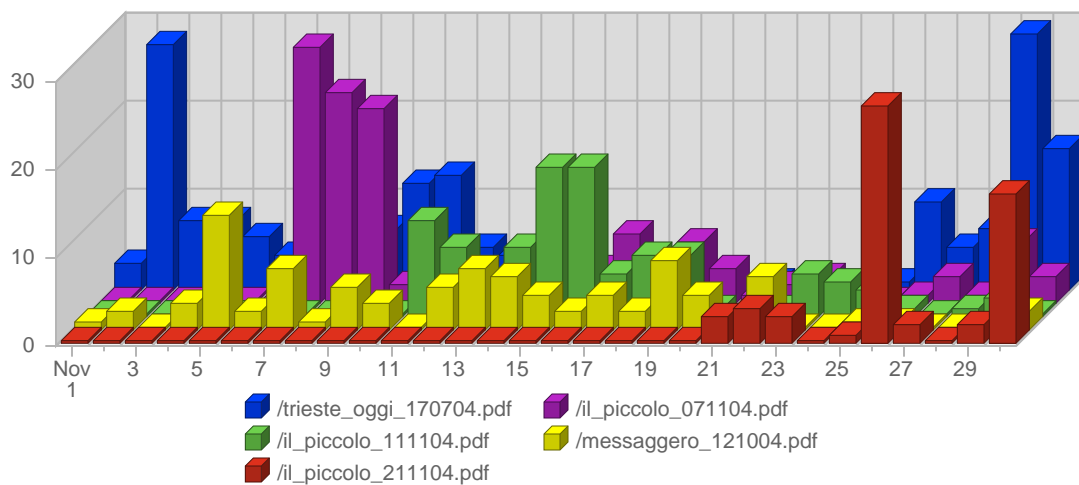

Pages Reports Media & Downloads

Report Description

Report Description: Files visitors downloads during the month of November 2004
Report Range: Month of November 2004
Report Scope: Historical Data
List Size: 25 of 272

Breakdown

#	File	Total Downloads	Average Downloads Historically	Change	Percent of Downloads
1.	/trieste_oggi_170704.pdf	179	-	+23 ▲	6,18%
2.	/il_piccolo_071104.pdf	133	-	+133 ▲	4,59%
3.	/il_piccolo_111104.pdf	99	-	+99 ▲	3,42%
4.	/messaggero_121004.pdf	90	-	-5 ▼	3,11%
5.	/il_piccolo_211104.pdf	59	-	+59 ▲	2,04%
6.	/audio/barazzutti_061104a.mp3	59	-	+59 ▲	2,04%
7.	/il_piccolo_081104.pdf	57	-	+57 ▲	1,97%
8.	/audio/sponza_congresso.mp3	56	-	+56 ▲	1,93%
9.	/il_piccolo_100904.pdf	54	-	+14 ▲	1,86%
10.	/trieste_oggi_110604a.pdf	51	-	+35 ▲	1,76%
11.	/il_movimento_210504.pdf	50	-	+42 ▲	1,73%
12.	/quelle_fiamme.pdf	43	-	+36 ▲	1,48%
13.	/october_2004.pdf	42	-	+42 ▲	1,45%
14.	/il_piccolo_240804.pdf	38	-	-1 ▼	1,31%

Continued on Page 2 ...