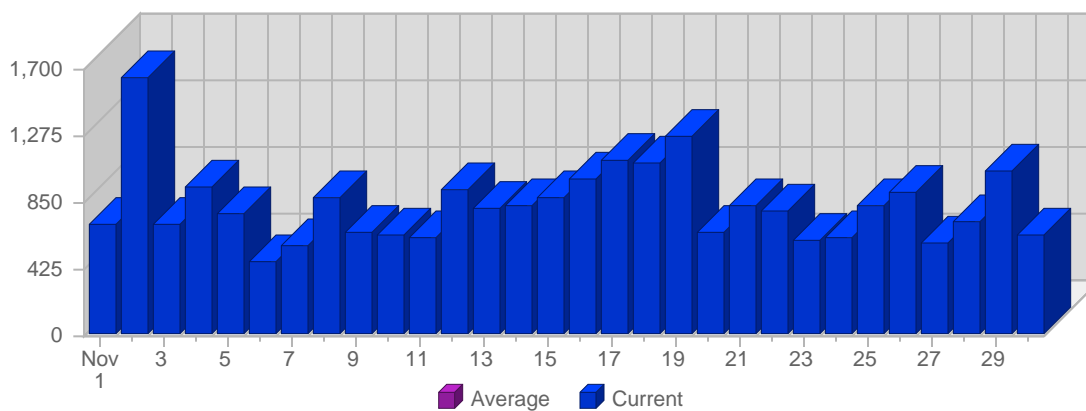

Traffic Reports Page Views

Report Description

Report Description: Page Views during the month of November 2004
Report Range: Month of November 2004
Report Scope: Historical Data

Historic Breakdown

Breakdown