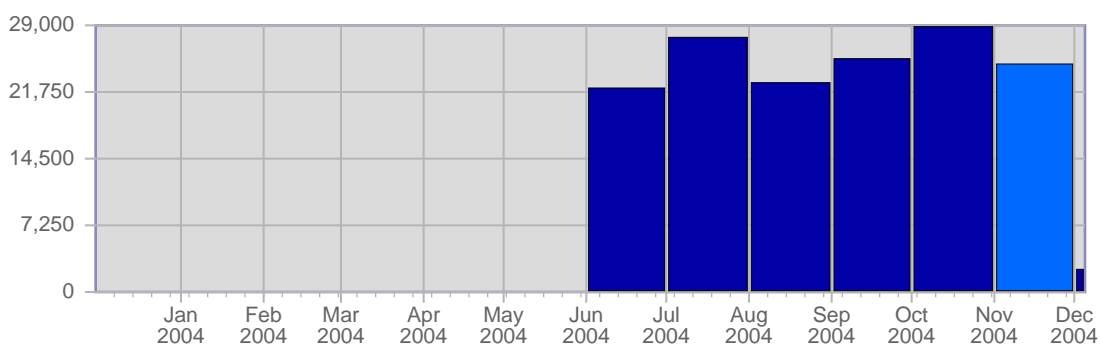

Traffic Reports Page Views

Report Description

Report Description: Page Views during the month of November 2004
Report Range: Month of November 2004
Report Scope: Historical Data

Historic Breakdown