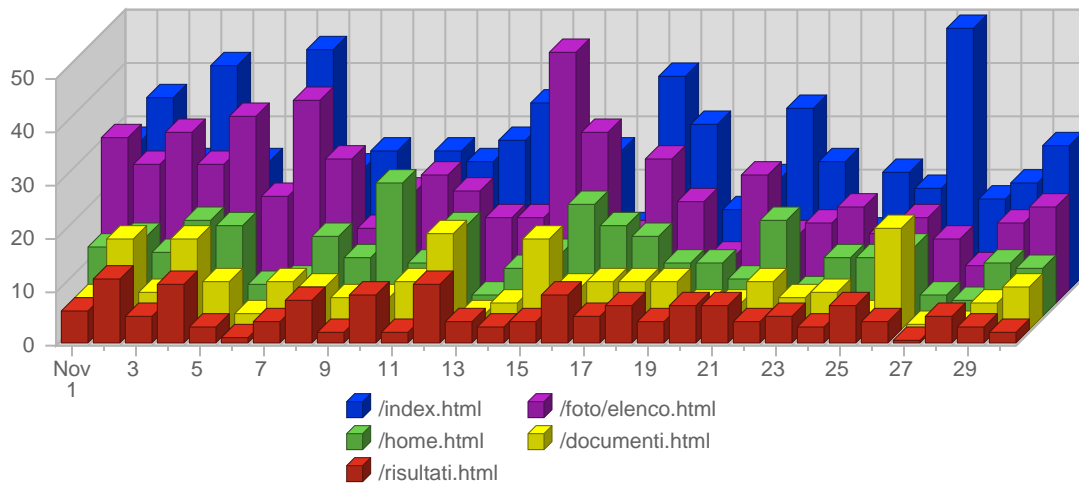

Pages Reports Pages

Report Description

Report Description: Pages visitors viewed during the month of November 2004
Report Range: Month of November 2004
Report Scope: Historical Data
List Size: 25 of 2796

Breakdown

#	Title	Total Page Views	Average Page Views Historically	Change	Percent of Page Views
1.	/index.html	775	-	-31 ▼	3,10%
2.	/foto/elenco.html	645	-	-143 ▼	2,58%
3.	/home.html	355	-	-75 ▼	1,42%
4.	/documenti.html	244	-	-34 ▼	0,98%
5.	/risultati.html	157	-	-22 ▼	0,63%
6.	/timisoara.html	147	-	+63 ▲	0,59%
7.	/referendum_story.html	123	-	-15 ▼	0,49%
8.	/link.html	117	-	-43 ▼	0,47%
9.	/coroneo.html	116	-	+116 ▲	0,46%
10.	/foto_240804/index.html	112	-	+3 ▲	0,45%
11.	/associazione.html	111	-	-72 ▼	0,44%
12.	/foto_vasco/index.html	87	-	-17 ▼	0,35%
13.	/articoli_fvg.html	85	-	-40 ▼	0,34%
14.	/comunicato_201104.html	80	-	+80 ▲	0,32%

Continued on Page 2 ...