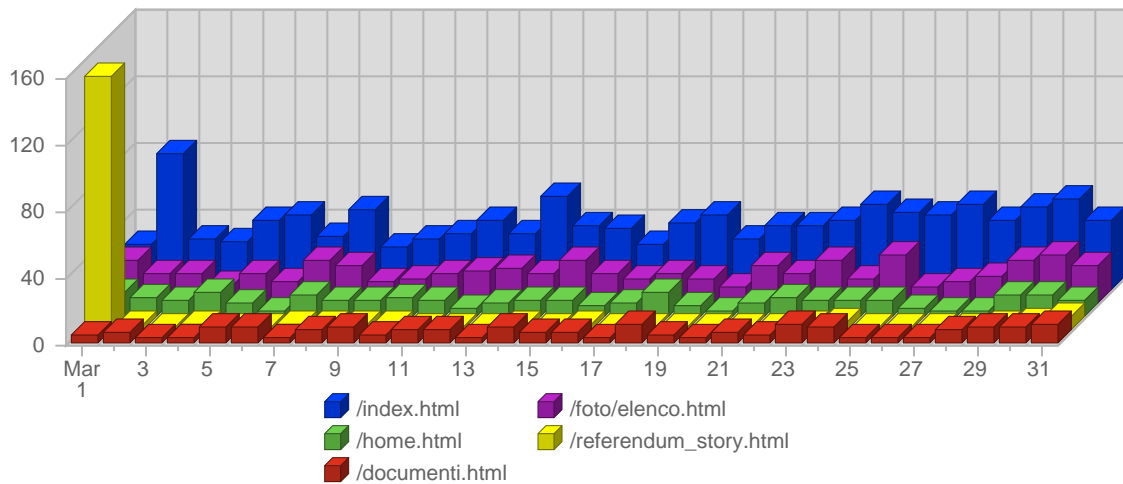

Pages Reports Pages

Report Description

Report Description: Pages visitors viewed during the month of March 2005
Report Range: Month of March 2005
Report Scope: Historical Data
List Size: 25 of 2888

Breakdown

#	Title	Total Page Views	Average Page Views Historically	Change	Percent of Page Views
1.	/index.html	1,269	821.20	+338 ▲	4.85%
2.	/foto/elenco.html	571	459.89	+127 ▲	2.18%
3.	/home.html	274	283.11	+17 ▲	1.05%
4.	/referendum_story.html	220	64.56	+154 ▲	0.84%
5.	/documenti.html	207	193.67	+10 ▲	0.79%
6.	/legge_elettorale_regionale.html	171	39.70	+144 ▲	0.65%
7.	/risultati.html	167	124.11	+41 ▲	0.64%
8.	/documenti_fvg.html	158	67.00	+84 ▲	0.60%
9.	/testi.html	140	75.11	+44 ▲	0.54%
10.	/elenco_referendum.html	136	41.67	+66 ▲	0.52%
11.	/associazione.html	127	127.56	+20 ▲	0.49%
12.	/link.html	123	113.00	-8 ▼	0.47%
13.	/centrali_eoliche.html	121	47.22	+43 ▲	0.46%
14.	/foto_110305/index.html	117	-	+117 ▲	0.45%

Continued on Page 2 ...