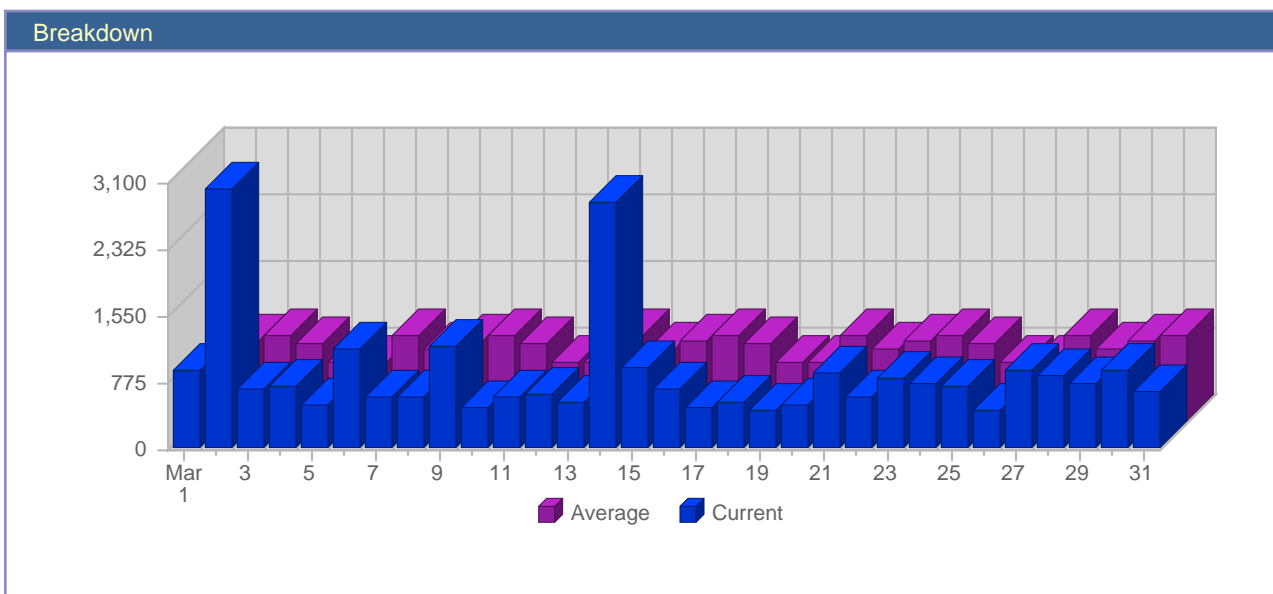

Traffic Reports Page Views

Report Description	
Report Description:	Page Views during the month of March 2005
Report Range:	Month of March 2005
Report Scope:	Historical Data