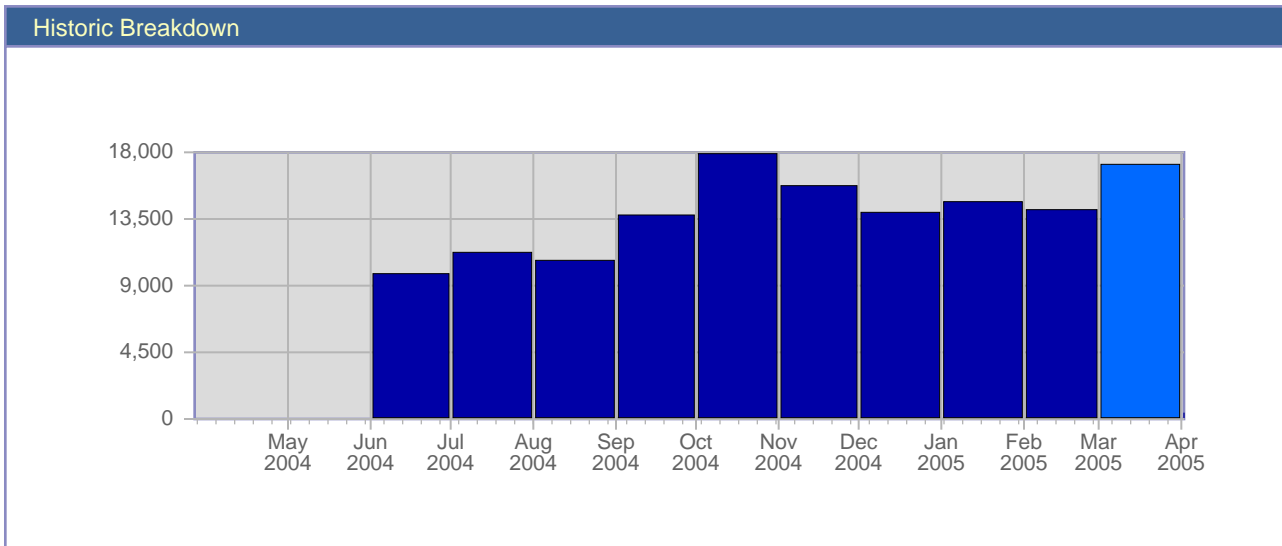

Traffic Reports Visits

Report Description	
Report Description:	Visits during the month of March 2005
Report Range:	Month of March 2005
Report Scope:	Historical Data

Date	Total Visits	Average Visits Historically	Change	Percent of Total Visits
Tue Mar 1st, 2005	603	519.98	+191 ▲	3.50%
Wed Mar 2nd, 2005	428	493.63	-105 ▼	2.48%
Thu Mar 3rd, 2005	561	508.17	-251 ▼	3.26%
Fri Mar 4th, 2005	579	474.59	-115 ▼	3.36%
Sat Mar 5th, 2005	547	363.07	+54 ▲	3.17%
Sun Mar 6th, 2005	450	372.71	-137 ▼	2.61%
Mon Mar 7th, 2005	527	527.22	+21 ▲	3.06%
Tue Mar 8th, 2005	515	519.98	-88 ▼	2.99%
Wed Mar 9th, 2005	459	493.63	+31 ▲	2.66%
Thu Mar 10th, 2005	427	508.17	-134 ▼	2.48%
Fri Mar 11th, 2005	432	474.59	-147 ▼	2.51%
Sat Mar 12th, 2005	449	363.07	-98 ▼	2.61%
Sun Mar 13th, 2005	398	372.71	-52 ▼	2.31%
Mon Mar 14th, 2005	657	527.22	+130 ▲	3.81%
Tue Mar 15th, 2005	867	519.98	+352 ▲	5.03%
Wed Mar 16th, 2005	661	493.63	+202 ▲	3.84%
Thu Mar 17th, 2005	564	508.17	+137 ▲	3.27%
Fri Mar 18th, 2005	522	474.59	+90 ▲	3.03%
Sat Mar 19th, 2005	418	363.07	-31 ▼	2.43%
Sun Mar 20th, 2005	497	372.71	+99 ▲	2.88%
Mon Mar 21st, 2005	690	527.22	+33 ▲	4.00%
Tue Mar 22nd, 2005	598	519.98	-269 ▼	3.47%
Wed Mar 23rd, 2005	686	493.63	+25 ▲	3.98%
Thu Mar 24th, 2005	841	508.17	+277 ▲	4.88%
Fri Mar 25th, 2005	677	474.59	+155 ▲	3.93%
Sat Mar 26th, 2005	385	363.07	-33 ▼	2.23%
Sun Mar 27th, 2005	488	372.71	-9 ▼	2.83%
Mon Mar 28th, 2005	387	527.22	-303 ▼	2.25%
Tue Mar 29th, 2005	641	519.98	+43 ▲	3.72%
Wed Mar 30th, 2005	686	493.63	0 ▬	3.98%
Thu Mar 31st, 2005	595	508.17	-246 ▼	3.45%
	17,235	12,432		