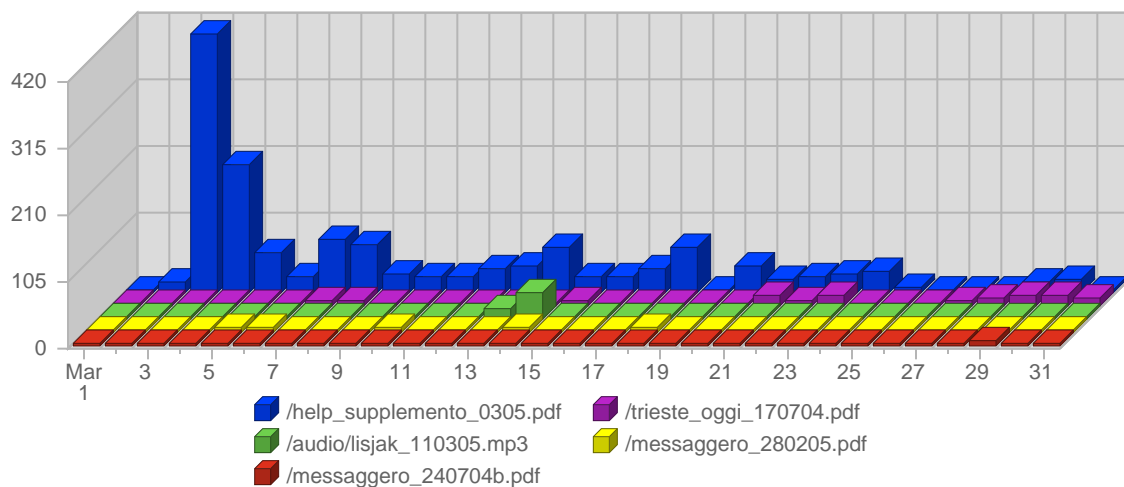

Pages Reports Media & Downloads

Report Description

Report Description: Files visitors downloads during the month of March 2005
Report Range: Month of March 2005
Report Scope: Historical Data
List Size: 25 of 303

Breakdown

#	File	Total Downloads	Average Downloads Historically	Change	Percent of Downloads
1.	/help_supplemento_0305.pdf	1,472	-	+1,472 ▲	30.28%
2.	/trieste_oggi_170704.pdf	196	160.88	+106 ▲	4.03%
3.	/audio/lisjak_110305.mp3	69	-	+69 ▲	1.42%
4.	/messaggero_280205.pdf	56	-	+56 ▲	1.15%
5.	/messaggero_240704b.pdf	56	29.00	+43 ▲	1.15%
6.	/il_movimento_210504.pdf	51	27.60	+24 ▲	1.05%
7.	/quelle_fiamme.pdf	50	21.00	+28 ▲	1.03%
8.	/il_piccolo_240804.pdf	47	52.57	+31 ▲	0.97%
9.	/il_piccolo_111104.pdf	43	31.00	+12 ▲	0.88%
10.	/il_piccolo_240704.pdf	42	21.63	+26 ▲	0.86%
11.	/messaggero_260105.pdf	41	28.00	-15 ▼	0.84%
12.	/messaggero_200305.pdf	41	-	+41 ▲	0.84%
13.	/la_reazione_assistita.pdf	40	-	+40 ▲	0.82%
14.	/messaggero_310704.pdf	40	18.86	+4 ▲	0.82%

Continued on Page 2 ...