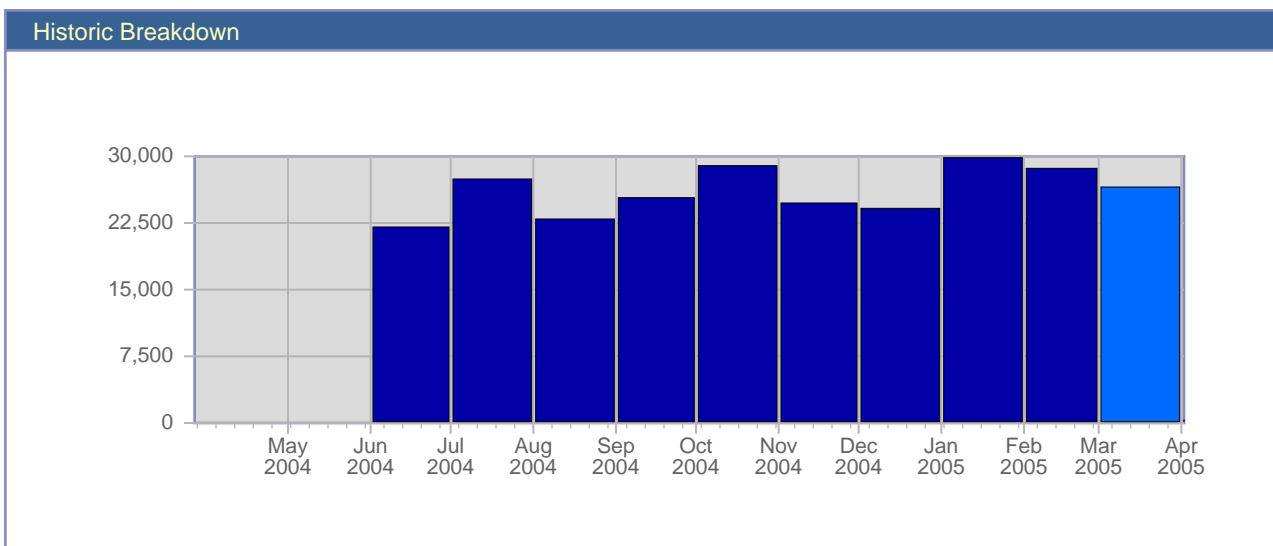

Traffic Reports Page Views

Report Description	
Report Description:	Page Views during the month of March 2005
Report Range:	Month of March 2005
Report Scope:	Historical Data