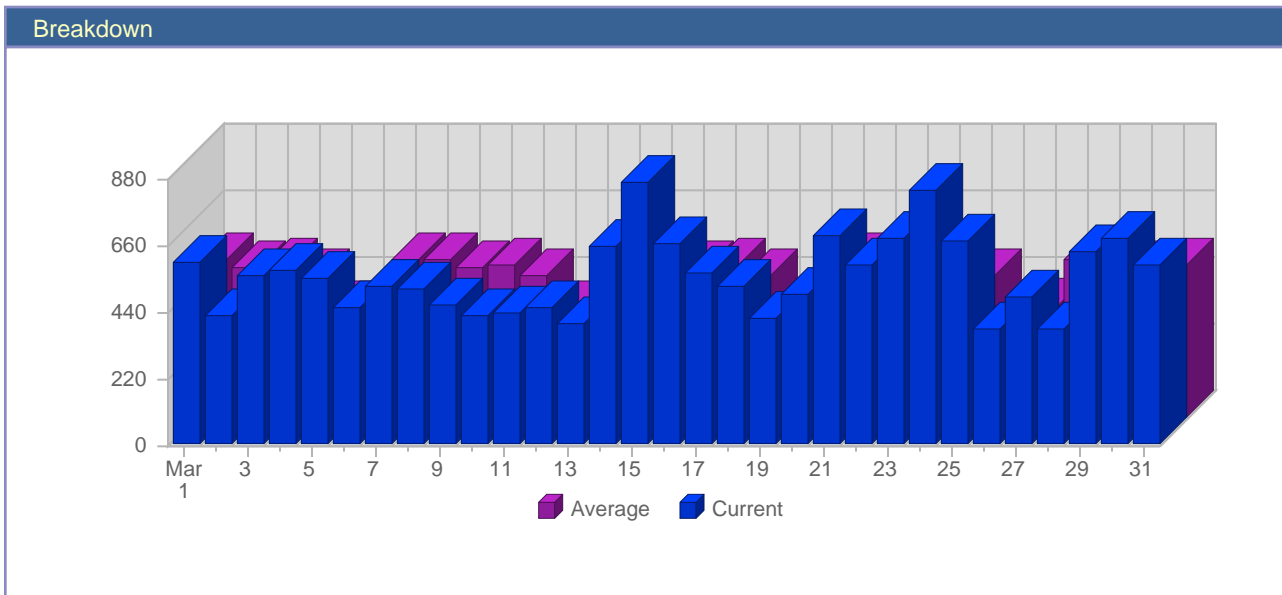

Traffic Reports Visits

Report Description	
Report Description:	Visits during the month of March 2005
Report Range:	Month of March 2005
Report Scope:	Historical Data

Date	Total Visits	Average Visits Historically	Change	Percent of Total Visits
Tue Mar 1st, 2005	603	519.98	+191 ▲	3.50%
Wed Mar 2nd, 2005	428	493.63	-105 ▼	2.48%
Thu Mar 3rd, 2005	561	508.17	-251 ▼	3.26%
Fri Mar 4th, 2005	579	474.59	-115 ▼	3.36%
Sat Mar 5th, 2005	547	363.07	+54 ▲	3.17%
Sun Mar 6th, 2005	450	372.71	-137 ▼	2.61%
Mon Mar 7th, 2005	527	527.22	+21 ▲	3.06%
Tue Mar 8th, 2005	515	519.98	-88 ▼	2.99%
Wed Mar 9th, 2005	459	493.63	+31 ▲	2.66%
Thu Mar 10th, 2005	427	508.17	-134 ▼	2.48%
Fri Mar 11th, 2005	432	474.59	-147 ▼	2.51%
Sat Mar 12th, 2005	449	363.07	-98 ▼	2.61%
Sun Mar 13th, 2005	398	372.71	-52 ▼	2.31%
Mon Mar 14th, 2005	657	527.22	+130 ▲	3.81%
Tue Mar 15th, 2005	867	519.98	+352 ▲	5.03%
Wed Mar 16th, 2005	661	493.63	+202 ▲	3.84%
Thu Mar 17th, 2005	564	508.17	+137 ▲	3.27%
Fri Mar 18th, 2005	522	474.59	+90 ▲	3.03%
Sat Mar 19th, 2005	418	363.07	-31 ▼	2.43%
Sun Mar 20th, 2005	497	372.71	+99 ▲	2.88%
Mon Mar 21st, 2005	690	527.22	+33 ▲	4.00%
Tue Mar 22nd, 2005	598	519.98	-269 ▼	3.47%
Wed Mar 23rd, 2005	686	493.63	+25 ▲	3.98%
Thu Mar 24th, 2005	841	508.17	+277 ▲	4.88%
Fri Mar 25th, 2005	677	474.59	+155 ▲	3.93%
Sat Mar 26th, 2005	385	363.07	-33 ▼	2.23%
Sun Mar 27th, 2005	488	372.71	-9 ▼	2.83%
Mon Mar 28th, 2005	387	527.22	-303 ▼	2.25%
Tue Mar 29th, 2005	641	519.98	+43 ▲	3.72%
Wed Mar 30th, 2005	686	493.63	0 ▬	3.98%
Thu Mar 31st, 2005	595	508.17	-246 ▼	3.45%
	17,235	12,432		