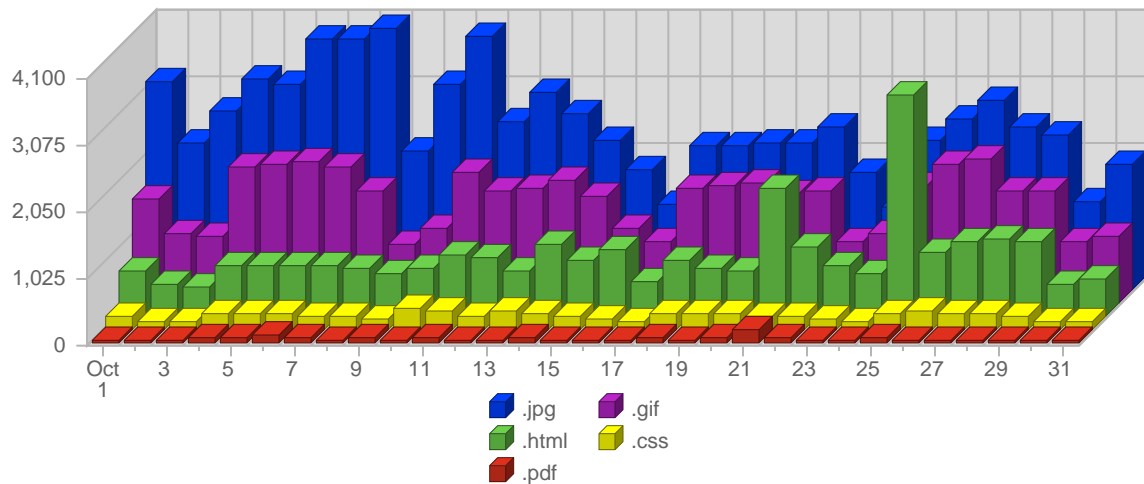

Pages Reports File Extensions

Report Description

Report Description: File Extensions visitors requested during the month of October 2004
Report Range: Month of October 2004
Report Scope: Historical Data
List Size: 11 of 11

Breakdown

#	File	Total Hits	Average Hits Historically	Change	Percent of Total Hits
1.	.jpg	79,842	32,950,50	-8,290 ▼	47,86%
2.	.gif	49,468	15,198,50	+14,804 ▲	29,65%
3.	.html	28,605	13,699.00	+3,345 ▲	17,15%
4.	.css	6,615	1,947.00	+2,108 ▲	3,97%
5.	.pdf	1,739	593.00	-273 ▼	1,04%
6.	.htm	212	70,50	+15 ▲	0,13%
7.	.mp3	191	269.00	-96 ▼	0,11%
8.	.rm	141	2.00	+14 ▲	0,09%
9.	.bmp	7	5.00	+2 ▲	0,00%
10.	/_vti_bin/shtml.dll/_vti_rpc	4	-	+2 ▲	0,00%
11.	.dll	3	-	+1 ▲	0,00%
		166,827	32,502