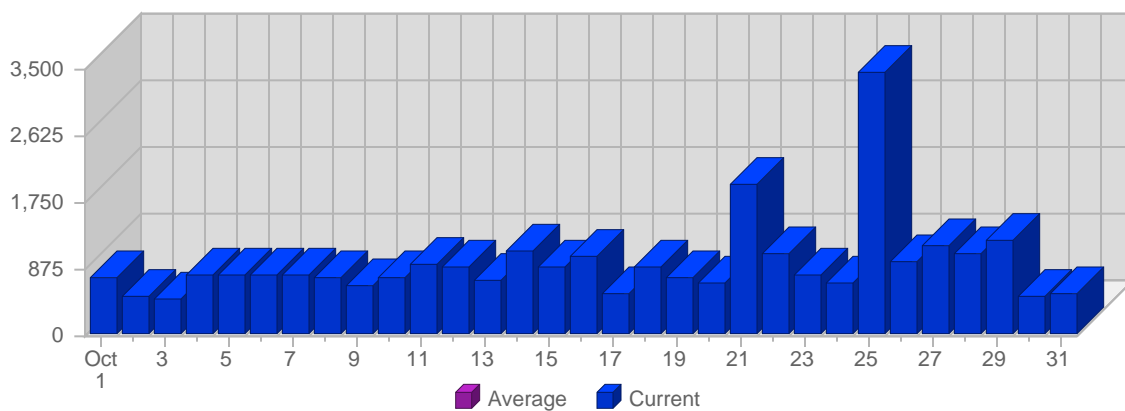

Traffic Reports Page Views

Report Description

Report Description: Page Views during the month of October 2004
 Report Range: Month of October 2004
 Report Scope: Historical Data

Historic Breakdown

Breakdown

Date	Total Page Views	Average Page Views Historically	Change	Percent of Total Page Views
Fri Oct 1st, 2004	743	-	+6 ▲	2,58%
Sat Oct 2nd, 2004	516	-	-267 ▼	1,79%
Sun Oct 3rd, 2004	460	-	-232 ▼	1,60%
Mon Oct 4th, 2004	778	-	+105 ▲	2,70%
Tue Oct 5th, 2004	777	-	-644 ▼	2,70%
Wed Oct 6th, 2004	795	-	-2,491 ▼	2,76%
Thu Oct 7th, 2004	770	-	+135 ▲	2,67%
Fri Oct 8th, 2004	743	-	0 ▬	2,58%
Sat Oct 9th, 2004	647	-	+131 ▲	2,24%
Sun Oct 10th, 2004	750	-	+290 ▲	2,60%
Mon Oct 11th, 2004	928	-	+150 ▲	3,22%
Tue Oct 12th, 2004	876	-	+99 ▲	3,04%
Wed Oct 13th, 2004	707	-	-88 ▼	2,45%
Thu Oct 14th, 2004	1,114	-	+344 ▲	3,86%
Fri Oct 15th, 2004	875	-	+132 ▲	3,04%
Sat Oct 16th, 2004	1,031	-	+384 ▲	3,58%
Sun Oct 17th, 2004	547	-	-203 ▼	1,90%
Mon Oct 18th, 2004	879	-	-49 ▼	3,05%
Tue Oct 19th, 2004	742	-	-134 ▼	2,57%
Wed Oct 20th, 2004	692	-	-15 ▼	2,40%
Thu Oct 21st, 2004	1,982	-	+868 ▲	6,87%
Fri Oct 22nd, 2004	1,053	-	+178 ▲	3,65%
Sat Oct 23rd, 2004	782	-	-249 ▼	2,71%
Sun Oct 24th, 2004	674	-	+127 ▲	2,34%
Mon Oct 25th, 2004	3,430	-	+2,551 ▲	11,90%
Tue Oct 26th, 2004	971	-	+229 ▲	3,37%
Wed Oct 27th, 2004	1,181	-	+489 ▲	4,10%
Thu Oct 28th, 2004	1,079	-	-903 ▼	3,74%
Fri Oct 29th, 2004	1,241	-	+188 ▲	4,30%
Sat Oct 30th, 2004	518	-	-264 ▼	1,80%
Sun Oct 31st, 2004	554	-	-120 ▼	1,92%
	28,835	-		