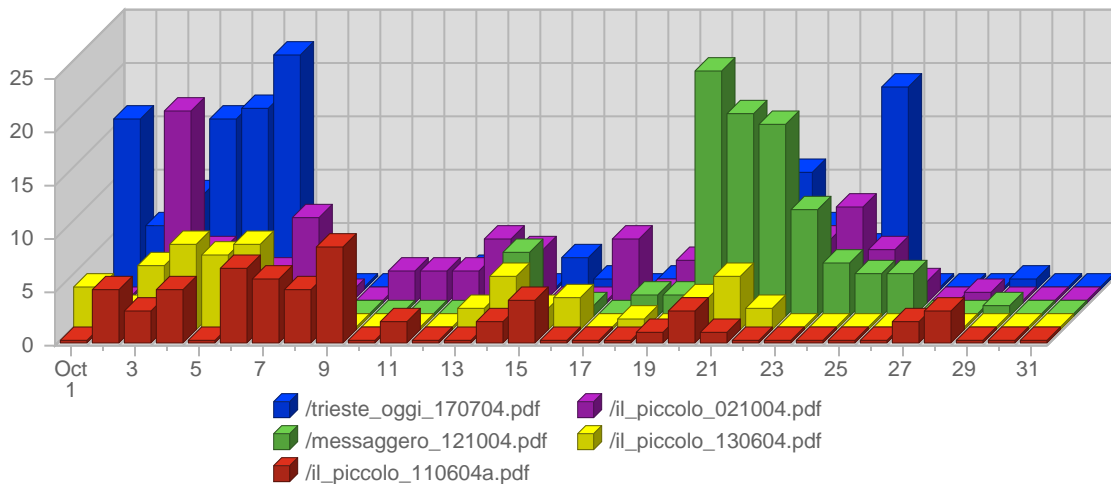

Pages Reports Media & Downloads

Report Description

Report Description: Files visitors downloads during the month of October 2004
Report Range: Month of October 2004
Report Scope: Historical Data
List Size: 75 of 236

Breakdown

#	File	Total Downloads	Average Downloads Historically	Change	Percent of Downloads
1.	/trieste_oggi_170704.pdf	156	-	-150 ▼	8,08%
2.	/il_piccolo_021004.pdf	97	-	+97 ▲	5,03%
3.	/messaggero_121004.pdf	95	-	+95 ▲	4,92%
4.	/il_piccolo_130604.pdf	60	-	+31 ▲	3,11%
5.	/il_piccolo_110604a.pdf	58	-	+21 ▲	3,01%
6.	/messaggero_240704b.pdf	52	-	+24 ▲	2,69%
7.	/help_ottobre2004.pdf	50	-	+50 ▲	2,59%
8.	/il_piccolo_250804.pdf	44	-	+1 ▲	2,28%
9.	/il_piccolo_100904.pdf	40	-	-5 ▼	2,07%
10.	/il_piccolo_240804.pdf	39	-	-156 ▼	2,02%
11.	/il_piccolo_200904.pdf	39	-	+2 ▲	2,02%
12.	/volantone_emma_web.pdf	35	-	+27 ▲	1,81%
13.	/il_piccolo_230804.pdf	34	-	+11 ▲	1,76%
14.	/il_piccolo_290704.pdf	32	-	-9 ▼	1,66%

Continued on Page 2 ...