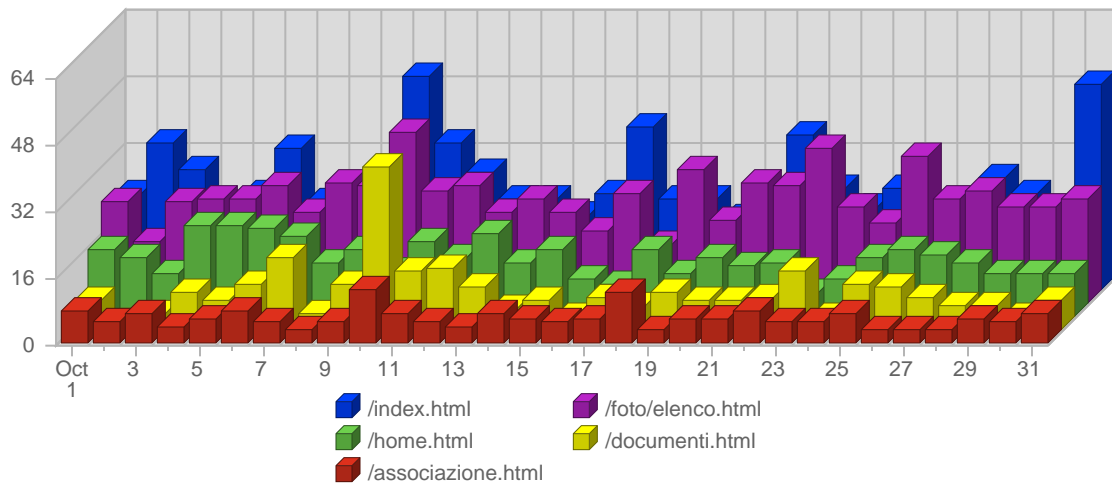

Pages Reports Pages

Report Description

Report Description: Pages visitors viewed during the month of October 2004
Report Range: Month of October 2004
Report Scope: Historical Data
List Size: 75 of 2905

Breakdown

#	Title	Total Page Views	Average Page Views Historically	Change	Percent of Page Views
1.	/index.html	806	-	+11 ▲	2,80%
2.	/foto/elenco.html	788	-	+249 ▲	2,74%
3.	/home.html	430	-	+51 ▲	1,49%
4.	/documenti.html	278	-	+85 ▲	0,97%
5.	/associazione.html	183	-	-92 ▼	0,64%
6.	/risultati.html	179	-	+47 ▲	0,62%
7.	/link.html	160	-	+55 ▲	0,56%
8.	/referendum_story.html	138	-	+80 ▲	0,48%
9.	/articoli_fvg.html	125	-	+43 ▲	0,43%
10.	/osimo.html	118	-	+80 ▲	0,41%
11.	/ref_pma.html	110	-	-221 ▼	0,38%
12.	/foto_240804/index.html	109	-	+39 ▲	0,38%
13.	/foto_vasco/index.html	104	-	-30 ▼	0,36%
14.	/snaidero.html	103	-	+39 ▲	0,36%

Continued on Page 2 ...