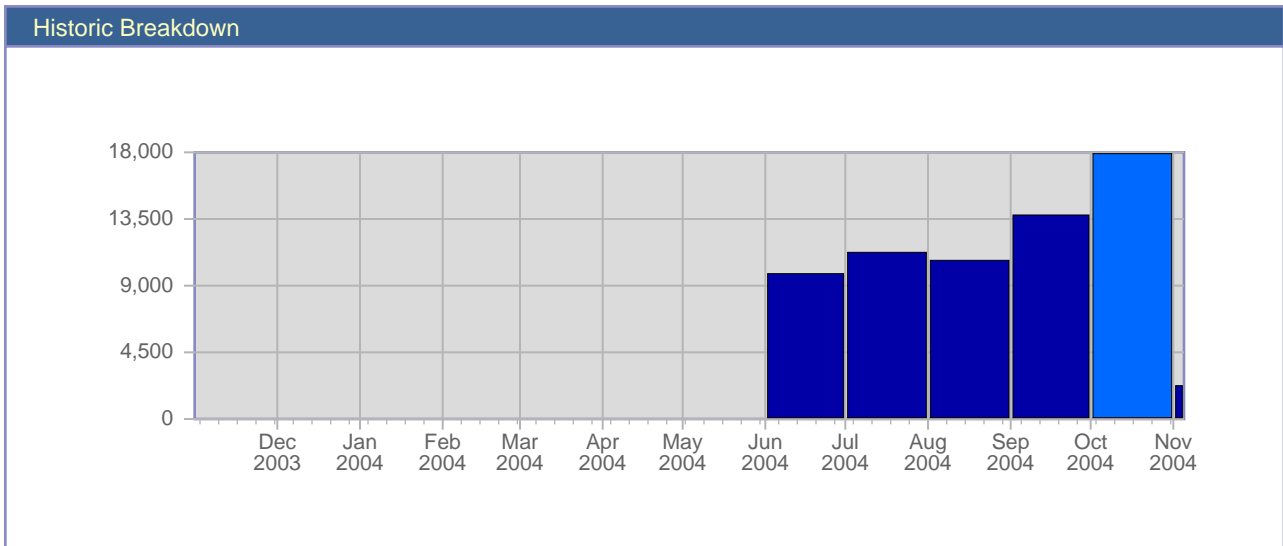

Traffic Reports Visits

Report Description	
Report Description:	Visits during the month of October 2004
Report Range:	Month of October 2004
Report Scope:	Historical Data