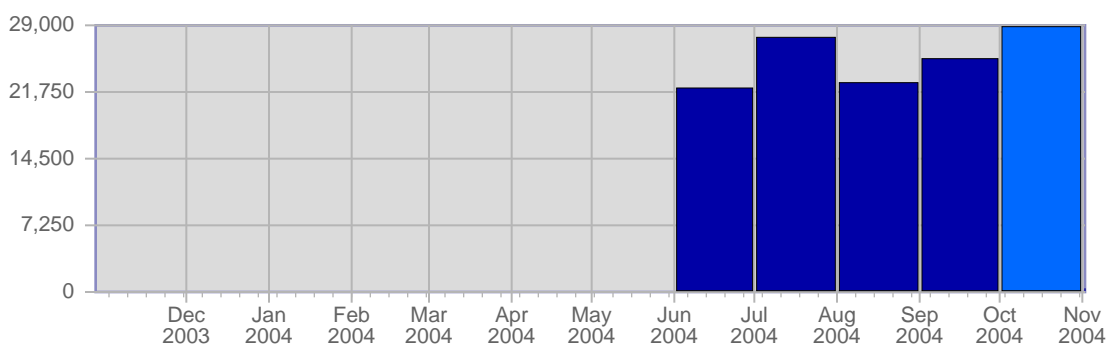

Traffic Reports Page Views

Report Description

Report Description: Page Views during the month of October 2004
 Report Range: Month of October 2004
 Report Scope: Historical Data

Historic Breakdown

Breakdown

Date	Total Page Views	Average Page Views Historically	Change	Percent of Total Page Views
Fri Oct 1st, 2004	743	-	+6 ▲	2,58%
Sat Oct 2nd, 2004	516	-	-267 ▼	1,79%
Sun Oct 3rd, 2004	460	-	-232 ▼	1,60%
Mon Oct 4th, 2004	778	-	+105 ▲	2,70%
Tue Oct 5th, 2004	777	-	-644 ▼	2,70%
Wed Oct 6th, 2004	795	-	-2,491 ▼	2,76%
Thu Oct 7th, 2004	770	-	+135 ▲	2,67%
Fri Oct 8th, 2004	743	-	0 ▬	2,58%
Sat Oct 9th, 2004	647	-	+131 ▲	2,24%
Sun Oct 10th, 2004	750	-	+290 ▲	2,60%
Mon Oct 11th, 2004	928	-	+150 ▲	3,22%
Tue Oct 12th, 2004	876	-	+99 ▲	3,04%
Wed Oct 13th, 2004	707	-	-88 ▼	2,45%
Thu Oct 14th, 2004	1,114	-	+344 ▲	3,86%
Fri Oct 15th, 2004	875	-	+132 ▲	3,04%
Sat Oct 16th, 2004	1,031	-	+384 ▲	3,58%
Sun Oct 17th, 2004	547	-	-203 ▼	1,90%
Mon Oct 18th, 2004	879	-	-49 ▼	3,05%
Tue Oct 19th, 2004	742	-	-134 ▼	2,57%
Wed Oct 20th, 2004	692	-	-15 ▼	2,40%
Thu Oct 21st, 2004	1,982	-	+868 ▲	6,87%
Fri Oct 22nd, 2004	1,053	-	+178 ▲	3,65%
Sat Oct 23rd, 2004	782	-	-249 ▼	2,71%
Sun Oct 24th, 2004	674	-	+127 ▲	2,34%
Mon Oct 25th, 2004	3,430	-	+2,551 ▲	11,90%
Tue Oct 26th, 2004	971	-	+229 ▲	3,37%
Wed Oct 27th, 2004	1,181	-	+489 ▲	4,10%
Thu Oct 28th, 2004	1,079	-	-903 ▼	3,74%
Fri Oct 29th, 2004	1,241	-	+188 ▲	4,30%
Sat Oct 30th, 2004	518	-	-264 ▼	1,80%
Sun Oct 31st, 2004	554	-	-120 ▼	1,92%
	28,835	-		