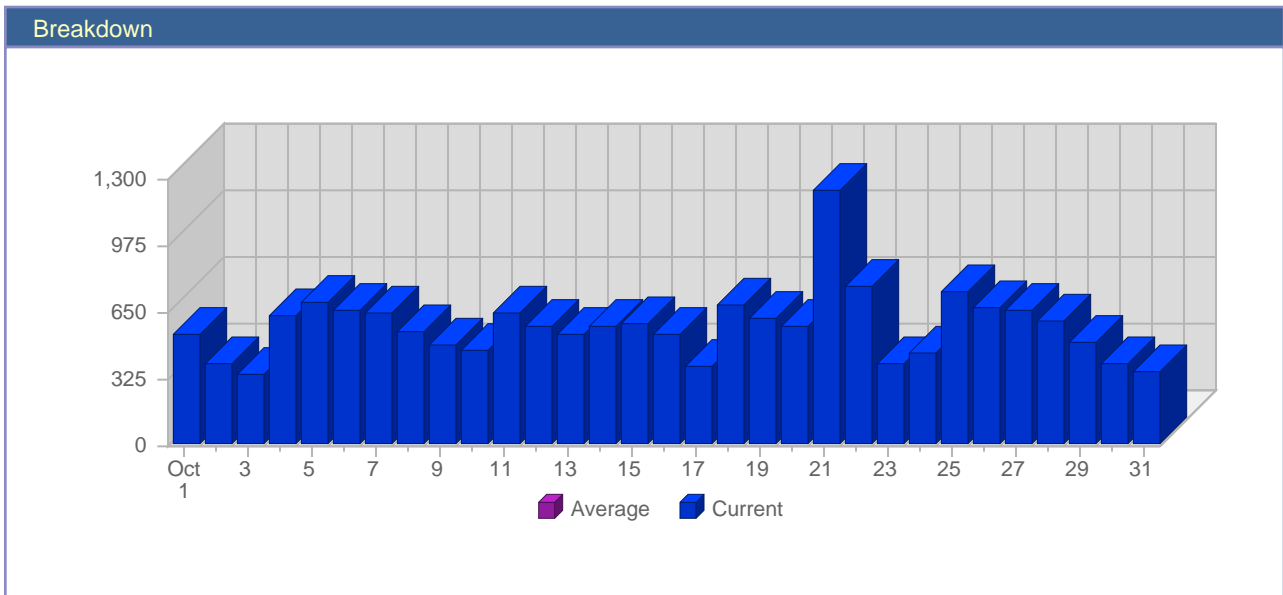

Traffic Reports Visits

Report Description	
Report Description:	Visits during the month of October 2004
Report Range:	Month of October 2004
Report Scope:	Historical Data