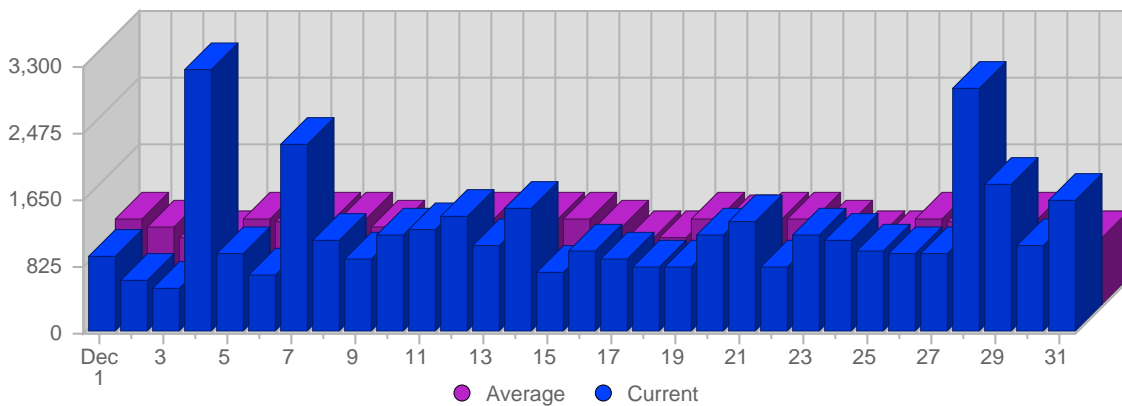

Traffic and Activity > Page Views

Report Description

Report Description: Page Views during the month of December 2005
Report Range: Month of December 2005
Report Scope: Historical Data

Historic Breakdown

Breakdown