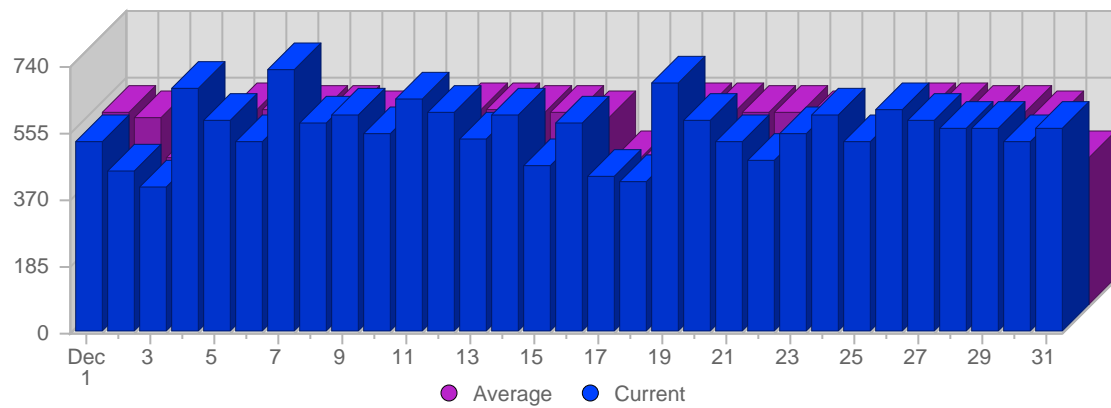

## Traffic and Activity > Visits

### Report Description

Report Description: Visits during the month of December 2005  
 Report Range: Month of December 2005  
 Report Scope: Historical Data

### Breakdown

Date	Total Visits	Average Visits Historically	Change	Percent of Total Visits
Thu Dec 1st, 2005	529	534.73	+529 ▲	3.06%
Fri Dec 2nd, 2005	450	518.09	+450 ▲	2.60%
Sat Dec 3rd, 2005	406	409.13	+406 ▲	2.35%
Sun Dec 4th, 2005	679	416.32	+125 ▲	3.92%
Mon Dec 5th, 2005	585	544.04	+3 ▲	3.38%
Tue Dec 6th, 2005	527	546.13	-102 ▼	3.05%
Wed Dec 7th, 2005	729	534.92	+136 ▲	4.21%
Thu Dec 8th, 2005	579	534.73	+50 ▲	3.35%
Fri Dec 9th, 2005	606	518.09	+156 ▲	3.50%
Sat Dec 10th, 2005	551	409.13	+145 ▲	3.18%
Sun Dec 11th, 2005	647	416.32	-32 ▼	3.74%
Mon Dec 12th, 2005	610	544.04	+25 ▲	3.52%
Tue Dec 13th, 2005	536	546.13	+9 ▲	3.10%
Wed Dec 14th, 2005	602	534.92	-127 ▼	3.48%
Thu Dec 15th, 2005	462	534.73	-117 ▼	2.67%
Fri Dec 16th, 2005	580	518.09	-26 ▼	3.35%
Sat Dec 17th, 2005	432	409.13	-119 ▼	2.50%
Sun Dec 18th, 2005	415	416.32	-232 ▼	2.40%
Mon Dec 19th, 2005	691	544.04	+81 ▲	3.99%
Tue Dec 20th, 2005	586	546.13	+50 ▲	3.39%
Wed Dec 21st, 2005	527	534.92	-75 ▼	3.05%
Thu Dec 22nd, 2005	476	534.73	+14 ▲	2.75%
Fri Dec 23rd, 2005	550	518.09	-30 ▼	3.18%
Sat Dec 24th, 2005	604	409.13	+172 ▲	3.49%
Sun Dec 25th, 2005	528	416.32	+113 ▲	3.05%
Mon Dec 26th, 2005	615	544.04	-76 ▼	3.55%
Tue Dec 27th, 2005	585	546.13	-1 ▼	3.38%
Wed Dec 28th, 2005	566	534.92	+39 ▲	3.27%
Thu Dec 29th, 2005	563	534.73	+87 ▲	3.25%
Fri Dec 30th, 2005	527	518.09	-23 ▼	3.05%
Sat Dec 31st, 2005	566	409.13	-38 ▼	3.27%
	17,309	12,432		

## Report Description

Report Description: Pages visitors viewed during the month of December 2005  
 Report Range: Month of December 2005  
 Report Scope: Historical Data  
 List Size: 25 of 3017