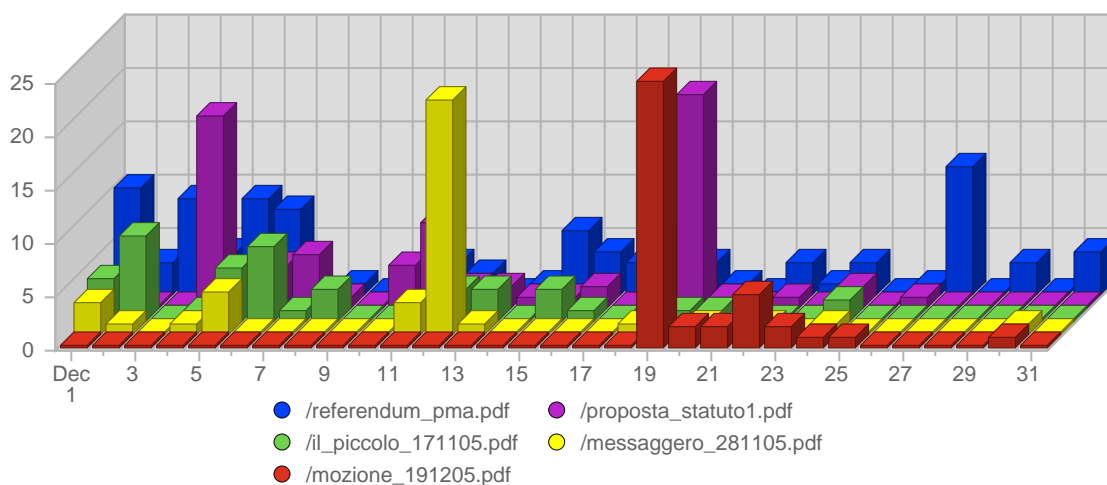

Pages and Content > Media & Downloads

Report Description

Report Description: Downloads during the month of December 2005
Report Range: Month of December 2005
Report Scope: Historical Data
List Size: 25 of 414

Breakdown

#	File	Total Downloads	Average Downloads Historically	Change	Percent of Downloads
1.	/referendum_pma.pdf	100	80.71	+60 ▲	2.37%
2.	/proposta_statuto1.pdf	78	-	+78 ▲	1.85%
3.	/il_piccolo_171105.pdf	44	-	+7 ▲	1.04%
4.	/messaggero_281105.pdf	40	-	+28 ▲	0.95%
5.	/mozione_191205.pdf	39	-	+39 ▲	0.92%
6.	/il_piccolo_061205.pdf	38	-	+38 ▲	0.90%
7.	/il_piccolo_131105.pdf	37	-	-16 ▼	0.88%
8.	/messaggero_051205.pdf	33	-	+33 ▲	0.78%
9.	/il_piccolo_071205.pdf	32	-	+32 ▲	0.76%
10.	/il_piccolo_100605a.pdf	31	22.00	+16 ▲	0.73%
11.	/ii_piccolo_051205.pdf	30	-	+30 ▲	0.71%
12.	/il_piccolo_080505.pdf	29	22.29	+4 ▲	0.69%
13.	/dossier_pma.pdf	28	77.63	-6 ▼	0.66%
14.	/il_piccolo_220405.pdf	28	26.13	-1 ▼	0.66%
15.	/messaggero_150205.pdf	27	12.30	+20 ▲	0.64%
16.	/il_piccolo_071104.pdf	26	18.08	+17 ▲	0.62%
17.	/riformacostituzionale.pdf	24	-	-90 ▼	0.57%

Continued on Page 2 ...