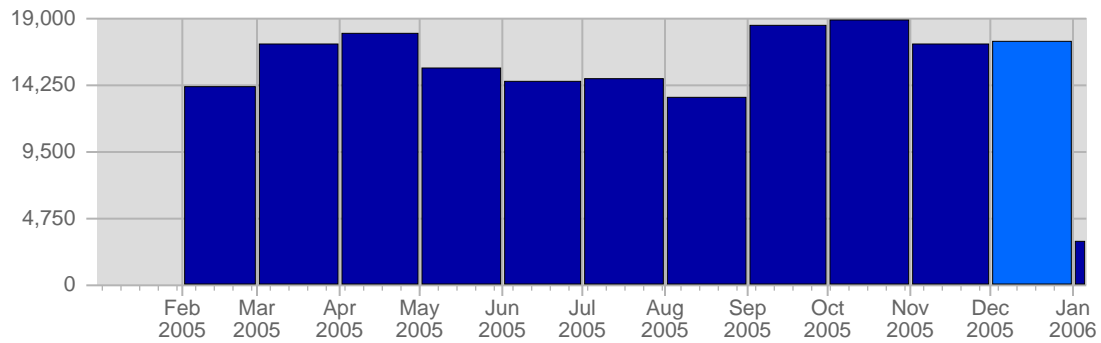

## Traffic and Activity > Visits

### Report Description

Report Description: Visits during the month of December 2005  
 Report Range: Month of December 2005  
 Report Scope: Historical Data

### Historic Breakdown

### Breakdown

Date	Total Visits	Average Visits Historically	Change	Percent of Total Visits
Thu Dec 1st, 2005	529	534.73	+529 ▲	3.06%
Fri Dec 2nd, 2005	450	518.09	+450 ▲	2.60%
Sat Dec 3rd, 2005	406	409.13	+406 ▲	2.35%
Sun Dec 4th, 2005	679	416.32	+125 ▲	3.92%
Mon Dec 5th, 2005	585	544.04	+3 ▲	3.38%
Tue Dec 6th, 2005	527	546.13	-102 ▼	3.05%
Wed Dec 7th, 2005	729	534.92	+136 ▲	4.21%
Thu Dec 8th, 2005	579	534.73	+50 ▲	3.35%
Fri Dec 9th, 2005	606	518.09	+156 ▲	3.50%
Sat Dec 10th, 2005	551	409.13	+145 ▲	3.18%
Sun Dec 11th, 2005	647	416.32	-32 ▼	3.74%
Mon Dec 12th, 2005	610	544.04	+25 ▲	3.52%
Tue Dec 13th, 2005	536	546.13	+9 ▲	3.10%
Wed Dec 14th, 2005	602	534.92	-127 ▼	3.48%
Thu Dec 15th, 2005	462	534.73	-117 ▼	2.67%
Fri Dec 16th, 2005	580	518.09	-26 ▼	3.35%
Sat Dec 17th, 2005	432	409.13	-119 ▼	2.50%
Sun Dec 18th, 2005	415	416.32	-232 ▼	2.40%
Mon Dec 19th, 2005	691	544.04	+81 ▲	3.99%
Tue Dec 20th, 2005	586	546.13	+50 ▲	3.39%
Wed Dec 21st, 2005	527	534.92	-75 ▼	3.05%
Thu Dec 22nd, 2005	476	534.73	+14 ▲	2.75%
Fri Dec 23rd, 2005	550	518.09	-30 ▼	3.18%
Sat Dec 24th, 2005	604	409.13	+172 ▲	3.49%
Sun Dec 25th, 2005	528	416.32	+113 ▲	3.05%
Mon Dec 26th, 2005	615	544.04	-76 ▼	3.55%
Tue Dec 27th, 2005	585	546.13	-1 ▼	3.38%
Wed Dec 28th, 2005	566	534.92	+39 ▲	3.27%
Thu Dec 29th, 2005	563	534.73	+87 ▲	3.25%
Fri Dec 30th, 2005	527	518.09	-23 ▼	3.05%
Sat Dec 31st, 2005	566	409.13	-38 ▼	3.27%
	17,309	12,432		