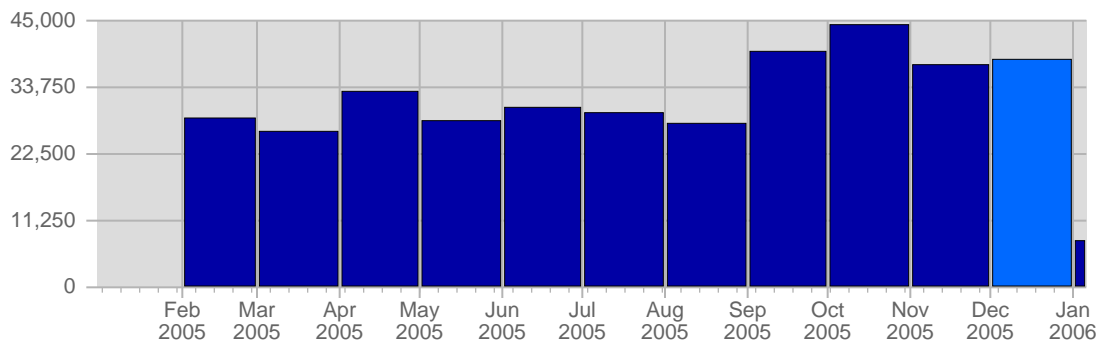

Traffic and Activity > Page Views

Report Description

Report Description: Page Views during the month of December 2005
Report Range: Month of December 2005
Report Scope: Historical Data

Historic Breakdown