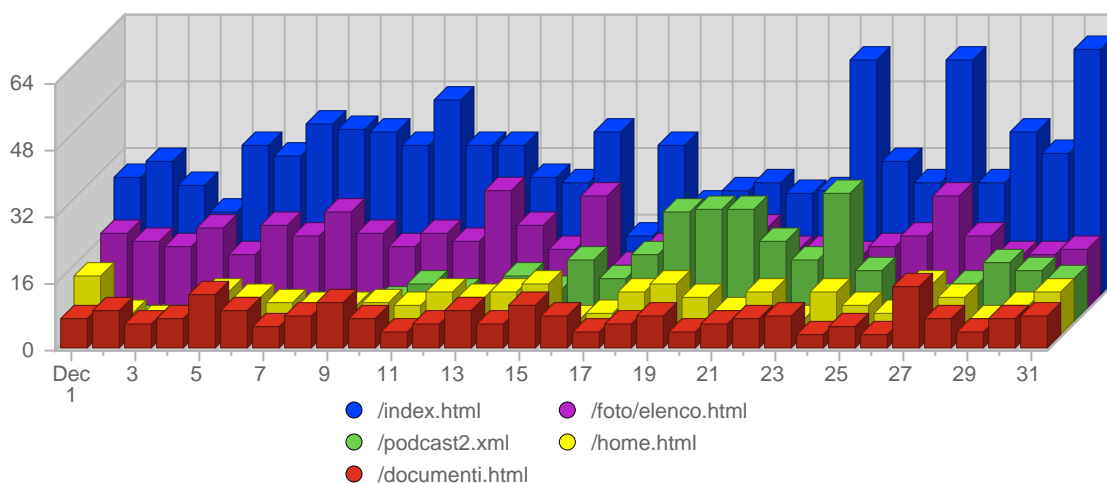

Pages and Content > Pages

Report Description

Report Description: Pages visitors viewed during the month of December 2005
Report Range: Month of December 2005
Report Scope: Historical Data
List Size: 25 of 3017

Breakdown

#	Title & Page	Total Page Views	Average Page Views Historically	Change	Percent of Page Views
1.	/index.html	1,047	919.78	+86 ▲	2.73%
2.	/foto/elenco.html	535	487.67	-88 ▼	1.39%
3.	/podcast2.xml	295	-	+295 ▲	0.77%
4.	/home.html	247	254.33	-3 ▼	0.64%
5.	/documenti.html	220	187.67	+31 ▲	0.57%
6.	/comunicato_031205.html	195	-	+195 ▲	0.51%
7.	/foto_capezzone/index.html	182	86.67	-26 ▼	0.47%
8.	/audio-video.html	181	90.22	-3 ▼	0.47%
9.	/comitato_260305.html	166	217.22	+24 ▲	0.43%
10.	/referendum_story.html	156	158.06	+5 ▲	0.41%
11.	/risultati.html	152	196.50	+9 ▲	0.40%
12.	/documenti_fvg.html	139	93.50	+37 ▲	0.36%
13.	/link.html	135	123.67	-4 ▼	0.35%
14.	/foto_capodanno/index.html	129	31.56	+83 ▲	0.34%
15.	/gentili.html	119	42.19	+43 ▲	0.31%
16.	/testi.html	119	105.61	-5 ▼	0.31%
17.	/snaidero.html	113	79.44	+12 ▲	0.29%

Continued on Page 2 ...