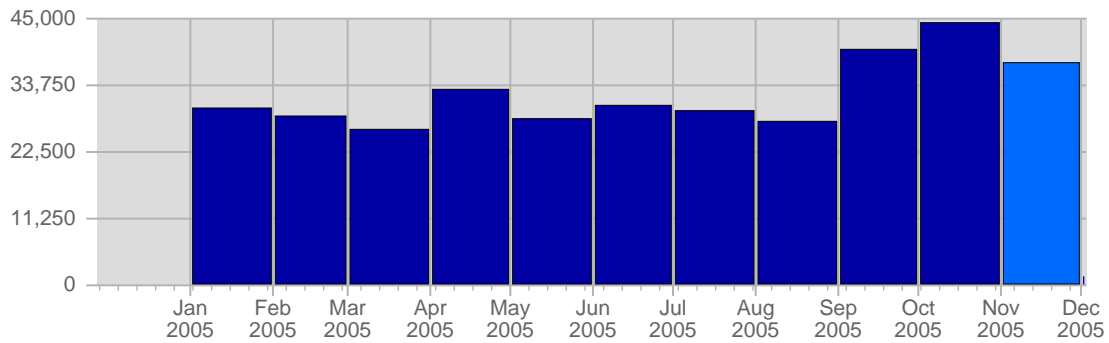

Traffic and Activity > Visits

Report Description

Report Description: Visits during the month of November 2005
 Report Range: Month of November 2005
 Report Scope: Historical Data

Historic Breakdown

Breakdown

Date	Total Visits	Average Visits Historically	Change	Percent of Total Visits
Tue Nov 1st, 2005	504	545.42	+504 ▲	2.92%
Wed Nov 2nd, 2005	559	530.72	+559 ▲	3.24%
Thu Nov 3rd, 2005	497	535.18	+497 ▲	2.88%
Fri Nov 4th, 2005	642	517.01	+642 ▲	3.72%
Sat Nov 5th, 2005	529	407.00	+529 ▲	3.06%
Sun Nov 6th, 2005	557	408.01	+113 ▲	3.23%
Mon Nov 7th, 2005	787	542.13	+210 ▲	4.56%
Tue Nov 8th, 2005	616	545.42	+112 ▲	3.57%
Wed Nov 9th, 2005	554	530.72	-5 ▼	3.21%
Thu Nov 10th, 2005	527	535.18	+30 ▲	3.05%
Fri Nov 11th, 2005	516	517.01	-126 ▼	2.99%
Sat Nov 12th, 2005	469	407.00	-60 ▼	2.72%
Sun Nov 13th, 2005	423	408.01	-134 ▼	2.45%
Mon Nov 14th, 2005	563	542.13	-224 ▼	3.26%
Tue Nov 15th, 2005	661	545.42	+45 ▲	3.83%
Wed Nov 16th, 2005	602	530.72	+48 ▲	3.49%
Thu Nov 17th, 2005	533	535.18	+6 ▲	3.09%
Fri Nov 18th, 2005	671	517.01	+155 ▲	3.89%
Sat Nov 19th, 2005	461	407.00	-8 ▼	2.67%
Sun Nov 20th, 2005	518	408.01	+95 ▲	3.00%
Mon Nov 21st, 2005	574	542.13	+11 ▲	3.33%
Tue Nov 22nd, 2005	593	545.42	-68 ▼	3.44%
Wed Nov 23rd, 2005	608	530.72	+6 ▲	3.52%
Thu Nov 24th, 2005	546	535.18	+13 ▲	3.16%
Fri Nov 25th, 2005	649	517.01	-22 ▼	3.76%
Sat Nov 26th, 2005	746	407.00	+285 ▲	4.32%
Sun Nov 27th, 2005	554	408.01	+36 ▲	3.21%
Mon Nov 28th, 2005	582	542.13	+8 ▲	3.37%
Tue Nov 29th, 2005	629	545.42	+36 ▲	3.64%
Wed Nov 30th, 2005	593	530.72	-15 ▼	3.44%
	17,263	12,432		

Traffic and Activity > Page Views

Report Description

Report Description: Page Views during the month of November 2005
 Report Range: Month of November 2005
 Report Scope: Historical Data

Historic Breakdown

Pages and Content > Pages

Report Description

Report Description: Pages visitors viewed during the month of November 2005
 Report Range: Month of November 2005
 Report Scope: Historical Data
 List Size: 25 of 3002