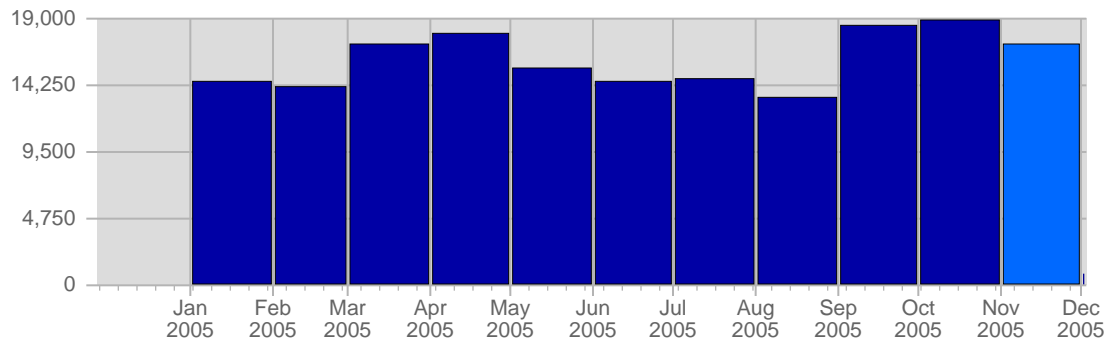

Traffic and Activity > Visits

Report Description

Report Description: Visits during the month of November 2005
 Report Range: Month of November 2005
 Report Scope: Historical Data

Historic Breakdown

Breakdown

Date	Total Visits	Average Visits Historically	Change	Percent of Total Visits
Tue Nov 1st, 2005	504	545.42	+504 ▲	2.92%
Wed Nov 2nd, 2005	559	530.72	+559 ▲	3.24%
Thu Nov 3rd, 2005	497	535.18	+497 ▲	2.88%
Fri Nov 4th, 2005	642	517.01	+642 ▲	3.72%
Sat Nov 5th, 2005	529	407.00	+529 ▲	3.06%
Sun Nov 6th, 2005	557	408.01	+113 ▲	3.23%
Mon Nov 7th, 2005	787	542.13	+210 ▲	4.56%
Tue Nov 8th, 2005	616	545.42	+112 ▲	3.57%
Wed Nov 9th, 2005	554	530.72	-5 ▼	3.21%
Thu Nov 10th, 2005	527	535.18	+30 ▲	3.05%
Fri Nov 11th, 2005	516	517.01	-126 ▼	2.99%
Sat Nov 12th, 2005	469	407.00	-60 ▼	2.72%
Sun Nov 13th, 2005	423	408.01	-134 ▼	2.45%
Mon Nov 14th, 2005	563	542.13	-224 ▼	3.26%
Tue Nov 15th, 2005	661	545.42	+45 ▲	3.83%
Wed Nov 16th, 2005	602	530.72	+48 ▲	3.49%
Thu Nov 17th, 2005	533	535.18	+6 ▲	3.09%
Fri Nov 18th, 2005	671	517.01	+155 ▲	3.89%
Sat Nov 19th, 2005	461	407.00	-8 ▼	2.67%
Sun Nov 20th, 2005	518	408.01	+95 ▲	3.00%
Mon Nov 21st, 2005	574	542.13	+11 ▲	3.33%
Tue Nov 22nd, 2005	593	545.42	-68 ▼	3.44%
Wed Nov 23rd, 2005	608	530.72	+6 ▲	3.52%
Thu Nov 24th, 2005	546	535.18	+13 ▲	3.16%
Fri Nov 25th, 2005	649	517.01	-22 ▼	3.76%
Sat Nov 26th, 2005	746	407.00	+285 ▲	4.32%
Sun Nov 27th, 2005	554	408.01	+36 ▲	3.21%
Mon Nov 28th, 2005	582	542.13	+8 ▲	3.37%
Tue Nov 29th, 2005	629	545.42	+36 ▲	3.64%
Wed Nov 30th, 2005	593	530.72	-15 ▼	3.44%
	17,263	12,432		

Traffic and Activity > Page Views

Report Description

Report Description: Page Views during the month of November 2005
 Report Range: Month of November 2005
 Report Scope: Historical Data

Historic Breakdown

Pages and Content > Pages

Report Description

Report Description: Pages visitors viewed during the month of November 2005
 Report Range: Month of November 2005
 Report Scope: Historical Data
 List Size: 25 of 3002