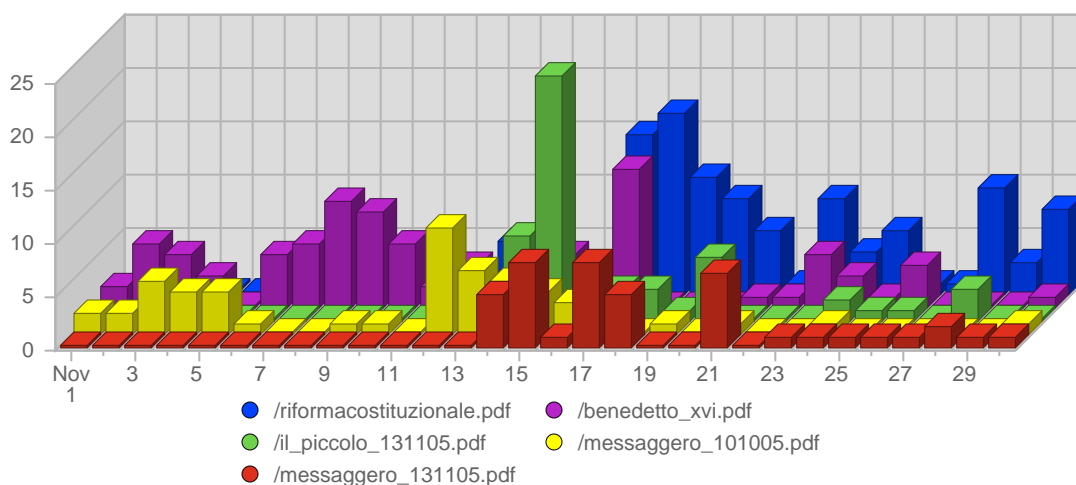

Pages and Content > Media & Downloads

Report Description

Report Description: Downloads during the month of November 2005
Report Range: Month of November 2005
Report Scope: Historical Data
List Size: 25 of 409

Breakdown

#	File	Total Downloads	Average Downloads Historically	Change	Percent of Downloads
1.	/riformacostituzionale.pdf	114	-	+114 ▲	3.04%
2.	/benedetto_xvi.pdf	95	47.50	+90 ▲	2.54%
3.	/il_piccolo_131105.pdf	53	-	+53 ▲	1.42%
4.	/messaggero_101005.pdf	52	26.00	+22 ▲	1.39%
5.	/messaggero_131105.pdf	43	-	+43 ▲	1.15%
6.	/il_movimento_102005a.pdf	41	20.50	+7 ▲	1.10%
7.	/ordiniprofessionali.pdf	41	-	+41 ▲	1.10%
8.	/referendum_pma.pdf	40	87.50	-21 ▼	1.07%
9.	/il_piccolo_171105.pdf	37	-	+37 ▲	0.99%
10.	/il_piccolo_090605a.pdf	34	14.60	+21 ▲	0.91%
11.	/dossier_pma.pdf	34	83.86	0 ▬	0.91%
12.	/messaggero_051105.pdf	33	-	+33 ▲	0.88%
13.	/rapporto.pdf	32	13.59	+3 ▲	0.85%
14.	/messaggero_220905.pdf	30	45.50	-61 ▼	0.80%
15.	/il_movimento_102005b.pdf	29	14.50	-19 ▼	0.77%
16.	/il_piccolo_220405.pdf	29	25.71	-4 ▼	0.77%
17.	/messaggero_031105.pdf	26	-	+26 ▲	0.69%

Continued on Page 2 ...