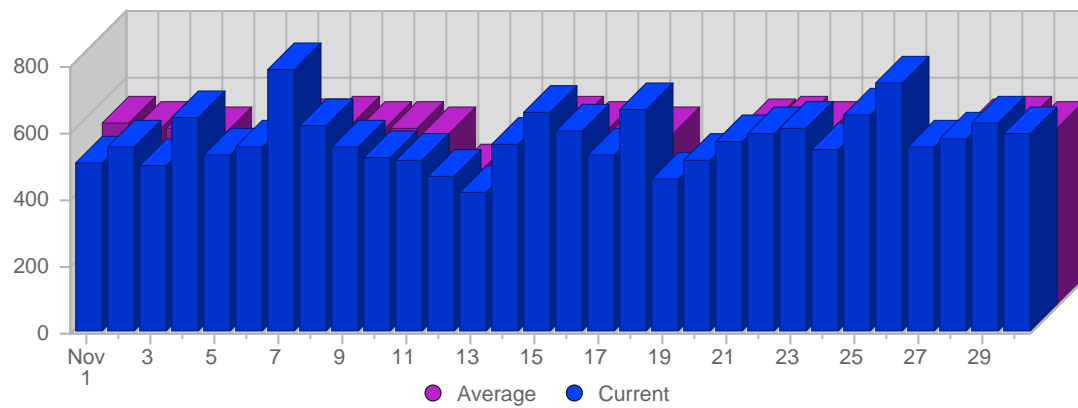

Traffic and Activity > Visits

Report Description

Report Description: Visits during the month of November 2005
 Report Range: Month of November 2005
 Report Scope: Historical Data

Historic Breakdown

Breakdown

Date	Total Visits	Average Visits Historically	Change	Percent of Total Visits
Tue Nov 1st, 2005	504	545.42	+504 ▲	2.92%
Wed Nov 2nd, 2005	559	530.72	+559 ▲	3.24%
Thu Nov 3rd, 2005	497	535.18	+497 ▲	2.88%
Fri Nov 4th, 2005	642	517.01	+642 ▲	3.72%
Sat Nov 5th, 2005	529	407.00	+529 ▲	3.06%
Sun Nov 6th, 2005	557	408.01	+113 ▲	3.23%
Mon Nov 7th, 2005	787	542.13	+210 ▲	4.56%
Tue Nov 8th, 2005	616	545.42	+112 ▲	3.57%
Wed Nov 9th, 2005	554	530.72	-5 ▼	3.21%
Thu Nov 10th, 2005	527	535.18	+30 ▲	3.05%
Fri Nov 11th, 2005	516	517.01	-126 ▼	2.99%
Sat Nov 12th, 2005	469	407.00	-60 ▼	2.72%
Sun Nov 13th, 2005	423	408.01	-134 ▼	2.45%
Mon Nov 14th, 2005	563	542.13	-224 ▼	3.26%
Tue Nov 15th, 2005	661	545.42	+45 ▲	3.83%
Wed Nov 16th, 2005	602	530.72	+48 ▲	3.49%
Thu Nov 17th, 2005	533	535.18	+6 ▲	3.09%
Fri Nov 18th, 2005	671	517.01	+155 ▲	3.89%
Sat Nov 19th, 2005	461	407.00	-8 ▼	2.67%
Sun Nov 20th, 2005	518	408.01	+95 ▲	3.00%
Mon Nov 21st, 2005	574	542.13	+11 ▲	3.33%
Tue Nov 22nd, 2005	593	545.42	-68 ▼	3.44%
Wed Nov 23rd, 2005	608	530.72	+6 ▲	3.52%
Thu Nov 24th, 2005	546	535.18	+13 ▲	3.16%
Fri Nov 25th, 2005	649	517.01	-22 ▼	3.76%
Sat Nov 26th, 2005	746	407.00	+285 ▲	4.32%
Sun Nov 27th, 2005	554	408.01	+36 ▲	3.21%
Mon Nov 28th, 2005	582	542.13	+8 ▲	3.37%
Tue Nov 29th, 2005	629	545.42	+36 ▲	3.64%
Wed Nov 30th, 2005	593	530.72	-15 ▼	3.44%
	17,263	12,432		

Traffic and Activity > Page Views

Report Description

Report Description: Page Views during the month of November 2005
 Report Range: Month of November 2005
 Report Scope: Historical Data

Historic Breakdown

Pages and Content > Pages

Report Description

Report Description: Pages visitors viewed during the month of November 2005
 Report Range: Month of November 2005
 Report Scope: Historical Data
 List Size: 25 of 3002