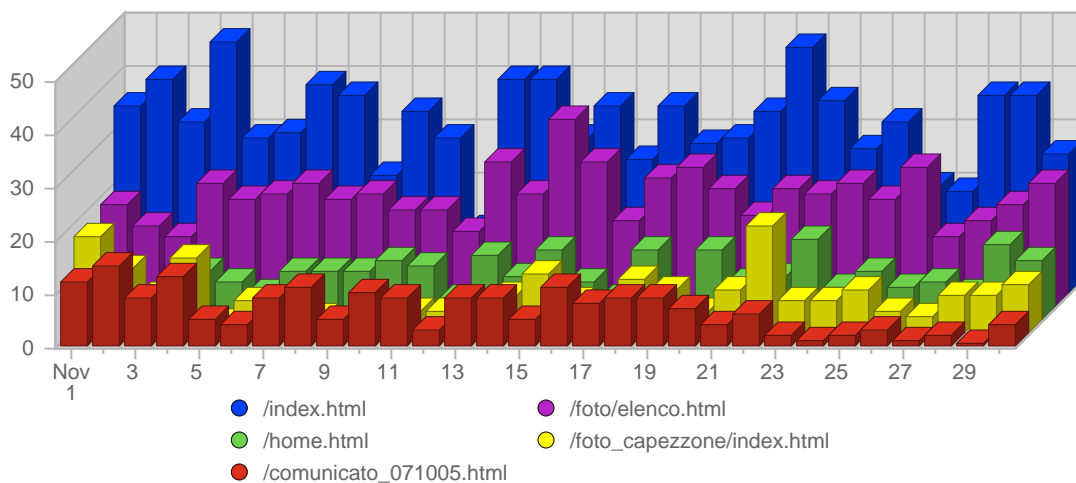

Pages and Content > Pages

Report Description

Report Description: Pages visitors viewed during the month of November 2005
Report Range: Month of November 2005
Report Scope: Historical Data
List Size: 25 of 3002

Breakdown

#	Title & Page	Total Page Views	Average Page Views Historically	Change	Percent of Page Views
1.	/index.html	961	919.78	+39 ▲	2.56%
2.	/foto/elenco.html	623	479.71	+31 ▲	1.66%
3.	/home.html	250	254.59	+2 ▲	0.67%
4.	/foto_capezzone/index.html	208	79.53	+61 ▲	0.55%
5.	/comunicato_071005.html	197	98.50	+30 ▲	0.52%
6.	/documenti.html	189	187.59	+5 ▲	0.50%
7.	/audio-video.html	184	84.71	-17 ▼	0.49%
8.	/referendum_story.html	151	158.47	-1 ▼	0.40%
9.	/risultati.html	143	199.65	-64 ▼	0.38%
10.	/comitato_260305.html	142	226.63	+15 ▲	0.38%
11.	/link.html	139	122.77	-42 ▼	0.37%
12.	/foto_gorizia_121105/index.html	135	-	+135 ▲	0.36%
13.	/fortuna.html	127	63.50	+82 ▲	0.34%
14.	/foto_031105/index.html	126	-	+126 ▲	0.34%
15.	/testi.html	124	104.53	-1 ▼	0.33%
16.	/osimo.html	109	56.35	+43 ▲	0.29%
17.	/foto_politica/vg/index.html	104	52.94	0 ▬	0.28%

Continued on Page 2 ...