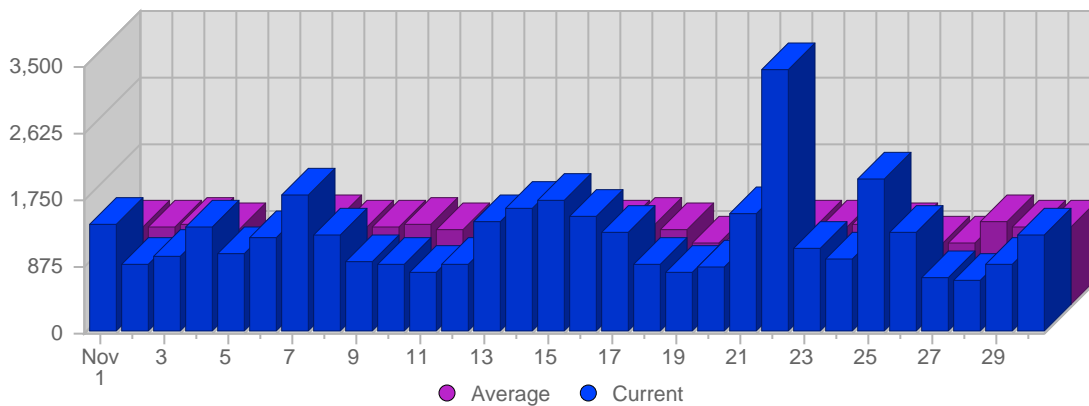

Traffic and Activity > Page Views

Report Description

Report Description: Page Views during the month of November 2005
 Report Range: Month of November 2005
 Report Scope: Historical Data

Historic Breakdown

Breakdown

Date	Total Page Views	Average Page Views Historically	Change	Percent of Total Page Views
Tue Nov 1st, 2005	1,416	1,032.70	+1,416 ▲	3.76%
Wed Nov 2nd, 2005	893	1,040.83	+893 ▲	2.37%
Thu Nov 3rd, 2005	985	1,072.45	+985 ▲	2.61%
Fri Nov 4th, 2005	1,372	988.97	+1,372 ▲	3.64%
Sat Nov 5th, 2005	1,029	829.55	+1,029 ▲	2.73%
Sun Nov 6th, 2005	1,258	813.95	-1,403 ▼	3.34%
Mon Nov 7th, 2005	1,797	1,091.05	+59 ▲	4.77%
Tue Nov 8th, 2005	1,262	1,032.70	-154 ▼	3.35%
Wed Nov 9th, 2005	925	1,040.83	+32 ▲	2.46%
Thu Nov 10th, 2005	881	1,072.45	-104 ▼	2.34%
Fri Nov 11th, 2005	804	988.97	-568 ▼	2.13%
Sat Nov 12th, 2005	908	829.55	-121 ▼	2.41%
Sun Nov 13th, 2005	1,447	813.95	+189 ▲	3.84%
Mon Nov 14th, 2005	1,621	1,091.05	-176 ▼	4.30%
Tue Nov 15th, 2005	1,721	1,032.70	+459 ▲	4.57%
Wed Nov 16th, 2005	1,524	1,040.83	+599 ▲	4.05%
Thu Nov 17th, 2005	1,312	1,072.45	+431 ▲	3.48%
Fri Nov 18th, 2005	895	988.97	+91 ▲	2.38%
Sat Nov 19th, 2005	793	829.55	-115 ▼	2.11%
Sun Nov 20th, 2005	869	813.95	-578 ▼	2.31%
Mon Nov 21st, 2005	1,552	1,091.05	-69 ▼	4.12%
Tue Nov 22nd, 2005	3,461	1,032.70	+1,740 ▲	9.19%
Wed Nov 23rd, 2005	1,111	1,040.83	-413 ▼	2.95%
Thu Nov 24th, 2005	976	1,072.45	-336 ▼	2.59%
Fri Nov 25th, 2005	2,013	988.97	+1,118 ▲	5.34%
Sat Nov 26th, 2005	1,299	829.55	+506 ▲	3.45%
Sun Nov 27th, 2005	704	813.95	-165 ▼	1.87%
Mon Nov 28th, 2005	689	1,091.05	-863 ▼	1.83%
Tue Nov 29th, 2005	891	1,032.70	-2,570 ▼	2.37%
Wed Nov 30th, 2005	1,272	1,040.83	+161 ▲	3.38%
	37,680	28,319		