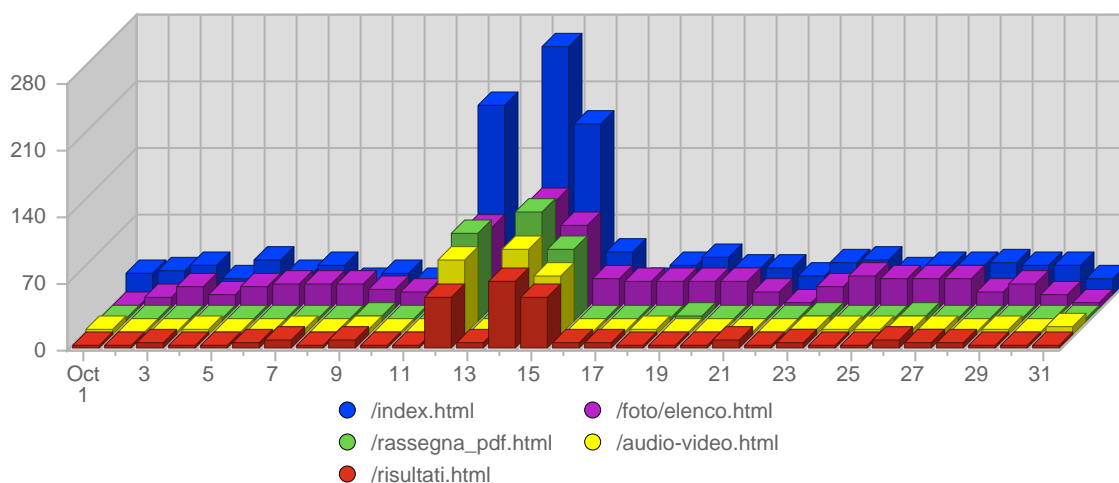

Pages and Content > Pages

Report Description

Report Description: Pages visitors viewed during the month of October 2006
Report Range: Month of October 2006
Report Scope: Historical Data
List Size: 25 of 2981

Breakdown

#	Title & Page	Total Page Views	Average Page Views Historically	Change	Percent of Page Views
1.	/index.html	1,409	1,021.59	+672 ▲	4.63%
2.	/foto/elenco.html	859	532.76	+510 ▲	2.82%
3.	/rassegna_pdf.html	359	76.18	+290 ▲	1.18%
4.	/audio-video.html	343	124.07	+246 ▲	1.13%
5.	/risultati.html	303	298.52	+198 ▲	1.00%
6.	/documenti.html	293	180.04	+202 ▲	0.96%
7.	/gentili.html	293	93.59	+178 ▲	0.96%
8.	/link.html	288	132.69	+154 ▲	0.95%
9.	/mendizza_051006.html	243	-	+243 ▲	0.80%
10.	/articoli_fvg.html	235	94.68	+180 ▲	0.77%
11.	/defelice/index.html	226	113.00	+187 ▲	0.74%
12.	/comunicati_fvg1.html	223	89.79	+171 ▲	0.73%
13.	/cadelli_200906.html	214	107.00	+202 ▲	0.70%
14.	/mendizza_190906.html	210	105.00	+198 ▲	0.69%
15.	/snaidero.html	192	108.76	+15 ▲	0.63%
16.	/mendizza_131006.html	164	-	+164 ▲	0.54%
17.	/home.html	144	240.10	+27 ▲	0.47%

Continued on Page 2 ...