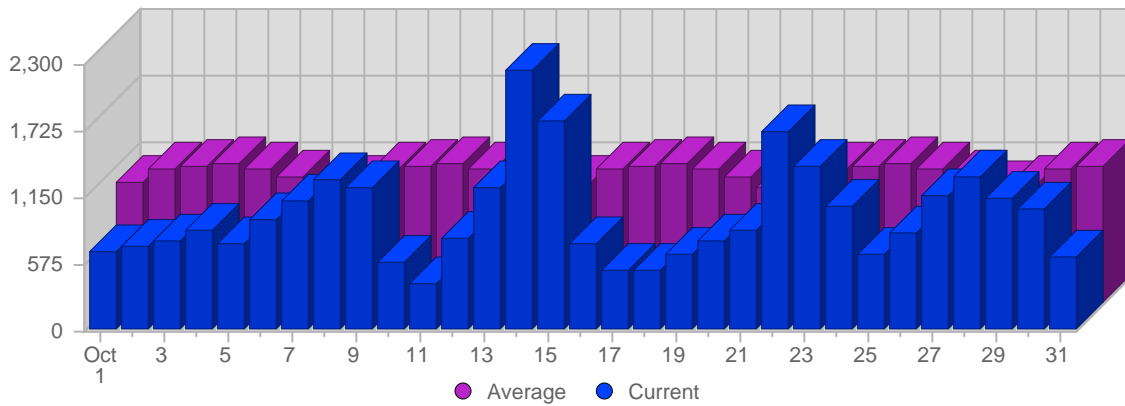

Traffic and Activity > Page Views

Report Description

Report Description: Page Views during the month of October 2006
Report Range: Month of October 2006
Report Scope: Historical Data

Historic Breakdown

Breakdown