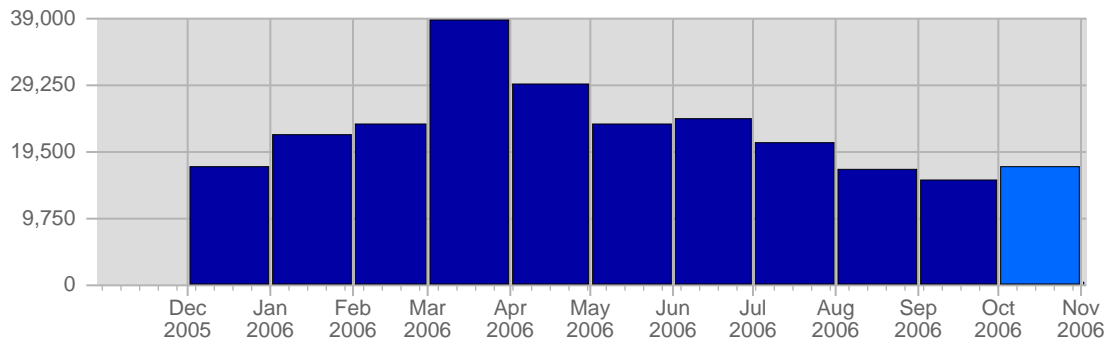

## Traffic and Activity > Visits

### Report Description

Report Description: Visits during the month of October 2006  
 Report Range: Month of October 2006  
 Report Scope: Historical Data

### Historic Breakdown

### Breakdown

Date	Total Visits	Average Visits Historically	Change	Percent of Total Visits
Sun Oct 1st, 2006	586	515.04	+586 ▲	3.39%
Mon Oct 2nd, 2006	668	638.06	+668 ▲	3.87%
Tue Oct 3rd, 2006	745	643.08	+745 ▲	4.31%
Wed Oct 4th, 2006	702	630.68	+702 ▲	4.06%
Thu Oct 5th, 2006	757	620.56	+757 ▲	4.38%
Fri Oct 6th, 2006	674	600.02	+674 ▲	3.90%
Sat Oct 7th, 2006	572	507.86	+572 ▲	3.31%
Sun Oct 8th, 2006	579	515.04	-7 ▼	3.35%
Mon Oct 9th, 2006	591	638.06	-77 ▼	3.42%
Tue Oct 10th, 2006	377	643.08	-368 ▼	2.18%
Wed Oct 11th, 2006	342	630.68	-360 ▼	1.98%
Thu Oct 12th, 2006	397	620.56	-360 ▼	2.30%
Fri Oct 13th, 2006	492	600.02	-182 ▼	2.85%
Sat Oct 14th, 2006	705	507.86	+133 ▲	4.08%
Sun Oct 15th, 2006	590	515.04	+11 ▲	3.41%
Mon Oct 16th, 2006	593	638.06	+2 ▲	3.43%
Tue Oct 17th, 2006	544	643.08	+167 ▲	3.15%
Wed Oct 18th, 2006	448	630.68	+106 ▲	2.59%
Thu Oct 19th, 2006	534	620.56	+137 ▲	3.09%
Fri Oct 20th, 2006	347	600.02	-145 ▼	2.01%
Sat Oct 21st, 2006	503	507.86	-202 ▼	2.91%
Sun Oct 22nd, 2006	455	515.04	-135 ▼	2.63%
Mon Oct 23rd, 2006	476	638.06	-117 ▼	2.75%
Tue Oct 24th, 2006	502	643.08	-42 ▼	2.90%
Wed Oct 25th, 2006	571	630.68	+123 ▲	3.30%
Thu Oct 26th, 2006	675	620.56	+141 ▲	3.91%
Fri Oct 27th, 2006	660	600.02	+313 ▲	3.82%
Sat Oct 28th, 2006	575	507.86	+72 ▲	3.33%
Sun Oct 29th, 2006	567	515.04	+112 ▲	3.28%
Mon Oct 30th, 2006	705	638.06	+229 ▲	4.08%
Tue Oct 31st, 2006	352	643.08	-150 ▼	2.04%
	17,284	17,885		