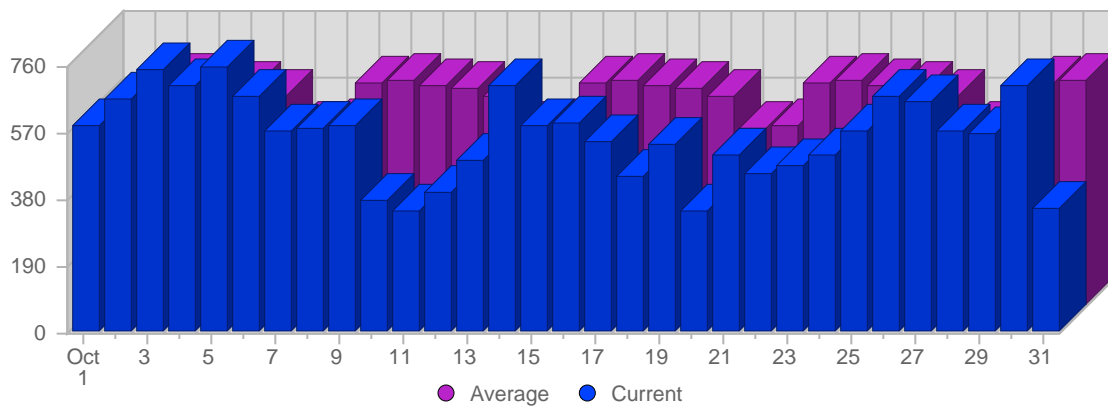

## Traffic and Activity > Visits

### Report Description

Report Description: Visits during the month of October 2006  
 Report Range: Month of October 2006  
 Report Scope: Historical Data

### Historic Breakdown

### Breakdown

Date	Total Visits	Average Visits Historically	Change	Percent of Total Visits
Sun Oct 1st, 2006	586	515.04	+586 ▲	3.39%
Mon Oct 2nd, 2006	668	638.06	+668 ▲	3.87%
Tue Oct 3rd, 2006	745	643.08	+745 ▲	4.31%
Wed Oct 4th, 2006	702	630.68	+702 ▲	4.06%
Thu Oct 5th, 2006	757	620.56	+757 ▲	4.38%
Fri Oct 6th, 2006	674	600.02	+674 ▲	3.90%
Sat Oct 7th, 2006	572	507.86	+572 ▲	3.31%
Sun Oct 8th, 2006	579	515.04	-7 ▼	3.35%
Mon Oct 9th, 2006	591	638.06	-77 ▼	3.42%
Tue Oct 10th, 2006	377	643.08	-368 ▼	2.18%
Wed Oct 11th, 2006	342	630.68	-360 ▼	1.98%
Thu Oct 12th, 2006	397	620.56	-360 ▼	2.30%
Fri Oct 13th, 2006	492	600.02	-182 ▼	2.85%
Sat Oct 14th, 2006	705	507.86	+133 ▲	4.08%
Sun Oct 15th, 2006	590	515.04	+11 ▲	3.41%
Mon Oct 16th, 2006	593	638.06	+2 ▲	3.43%
Tue Oct 17th, 2006	544	643.08	+167 ▲	3.15%
Wed Oct 18th, 2006	448	630.68	+106 ▲	2.59%
Thu Oct 19th, 2006	534	620.56	+137 ▲	3.09%
Fri Oct 20th, 2006	347	600.02	-145 ▼	2.01%
Sat Oct 21st, 2006	503	507.86	-202 ▼	2.91%
Sun Oct 22nd, 2006	455	515.04	-135 ▼	2.63%
Mon Oct 23rd, 2006	476	638.06	-117 ▼	2.75%
Tue Oct 24th, 2006	502	643.08	-42 ▼	2.90%
Wed Oct 25th, 2006	571	630.68	+123 ▲	3.30%
Thu Oct 26th, 2006	675	620.56	+141 ▲	3.91%
Fri Oct 27th, 2006	660	600.02	+313 ▲	3.82%
Sat Oct 28th, 2006	575	507.86	+72 ▲	3.33%
Sun Oct 29th, 2006	567	515.04	+112 ▲	3.28%
Mon Oct 30th, 2006	705	638.06	+229 ▲	4.08%
Tue Oct 31st, 2006	352	643.08	-150 ▼	2.04%
	17,284	17,885		