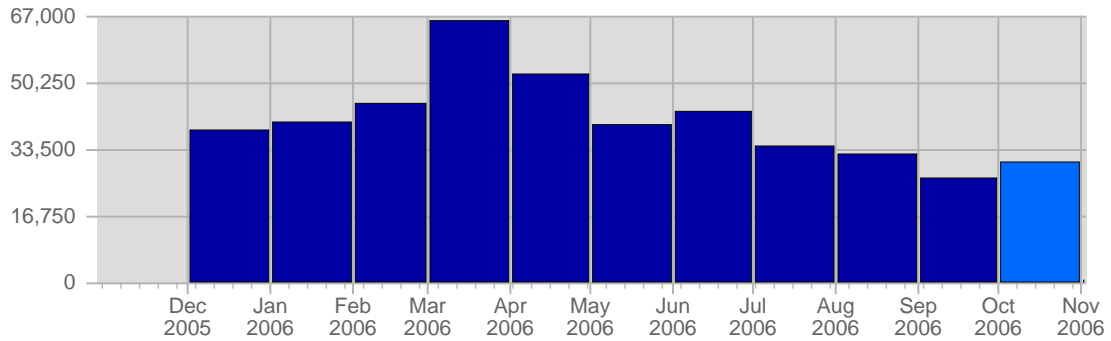

Traffic and Activity > Page Views

Report Description

Report Description: Page Views during the month of October 2006
Report Range: Month of October 2006
Report Scope: Historical Data

Historic Breakdown