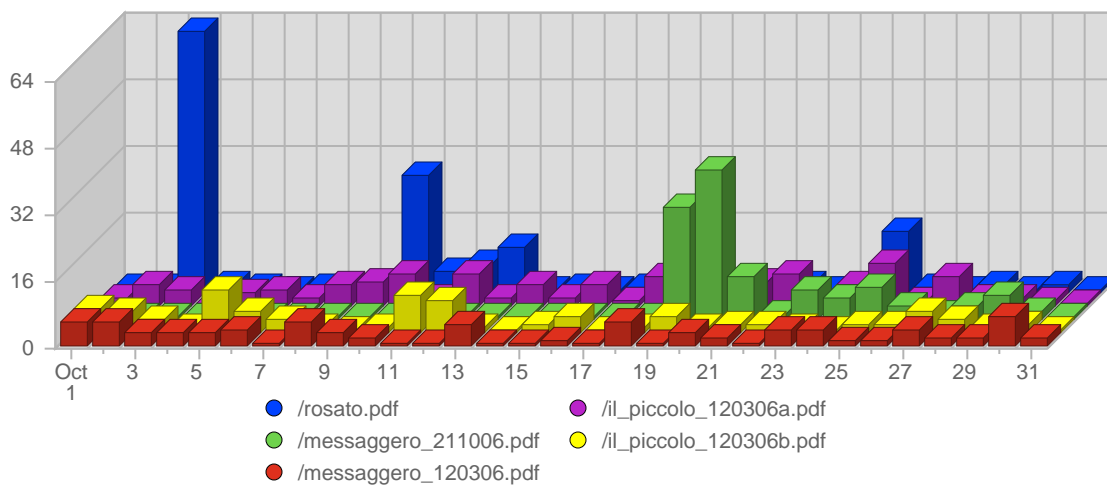

Pages and Content > Media & Downloads

Report Description

Report Description: Downloads during the month of October 2006
Report Range: Month of October 2006
Report Scope: Historical Data
List Size: 25 of 530

Breakdown

#	File	Total Downloads	Average Downloads Historically	Change	Percent of Downloads
1.	/rosato.pdf	149	253.14	-6 ▼	3.76%
2.	/il_piccolo_120306a.pdf	115	181.13	-12 ▼	2.90%
3.	/messaggero_211006.pdf	109	-	+109 ▲	2.75%
4.	/il_piccolo_120306b.pdf	85	93.14	+6 ▲	2.15%
5.	/messaggero_120306.pdf	80	126.38	-27 ▼	2.02%
6.	/il_piccolo_021006.pdf	69	-	+69 ▲	1.74%
7.	/il_piccolo_140906.pdf	34	17.00	+14 ▲	0.86%
8.	/messaggero_271205a.pdf	32	20.36	+5 ▲	0.81%
9.	/messaggero_221006.pdf	32	-	+32 ▲	0.81%
10.	/il_piccolo_171105.pdf	31	17.18	+2 ▲	0.78%
11.	/messaggero_190906.pdf	31	15.50	+18 ▲	0.78%
12.	/statistiche_0906.pdf	30	-	+30 ▲	0.76%
13.	/messaggero_030804.pdf	29	18.63	-18 ▼	0.73%
14.	/messaggero_111006.pdf	29	-	+29 ▲	0.73%
15.	/messaggero_151006.pdf	27	-	+27 ▲	0.68%
16.	/eutanasia.pdf	27	13.50	+15 ▲	0.68%
17.	/il_piccolo_220405.pdf	26	31.06	+8 ▲	0.66%

Continued on Page 2 ...