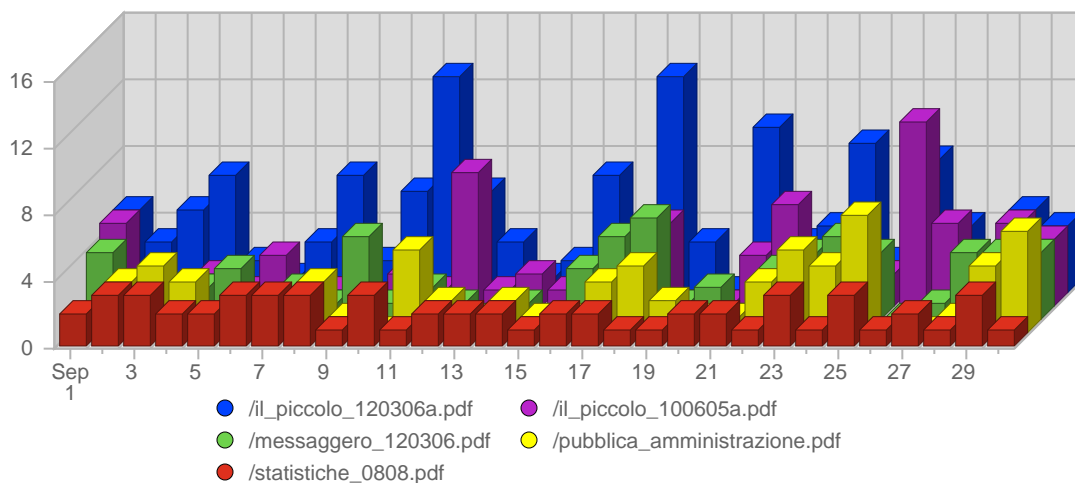

Pages and Content > Media & Downloads

Report Description

Report Description: Downloads during the month of September 2008
Report Range: Month of September 2008
Report Scope: Historical Data
List Size: 25 of 803

Breakdown

#	File	Total Downloads	Average Downloads Historically	Change	Percent of Downloads
1.	/il_piccolo_120306a.pdf	140	222,10	+24 ▲	1,90%
2.	/il_piccolo_100605a.pdf	75	56,14	+38 ▲	1,02%
3.	/messaggero_120306.pdf	71	83,10	+13 ▲	0,97%
4.	/pubblica_amministrazione.pdf	67	59,75	+28 ▲	0,91%
5.	/statistiche_0808.pdf	59	-	+59 ▲	0,80%
6.	/anagrafe_sindaci.pdf	54	-	+54 ▲	0,73%
7.	/il_piccolo_120306b.pdf	49	99,67	+2 ▲	0,67%
8.	/messaggero_140908.pdf	45	-	+45 ▲	0,61%
9.	/messaggero_150808.pdf	45	-	+6 ▲	0,61%
10.	/messaggero_180808.pdf	44	-	+15 ▲	0,60%
11.	/trieste_200908b.pdf	43	-	+43 ▲	0,59%
12.	/messaggero_090908.pdf	42	-	+42 ▲	0,57%
13.	/messaggero_180908.pdf	41	-	+41 ▲	0,56%
14.	/messaggero_130808.pdf	40	-	+2 ▲	0,54%
15.	/bravura.pdf	40	-	-10 ▼	0,54%
16.	/il_piccolo_150808.pdf	40	-	-6 ▼	0,54%
17.	/messaggero_120808.pdf	39	-	0 ■	0,53%

Continued on Page 2 ...