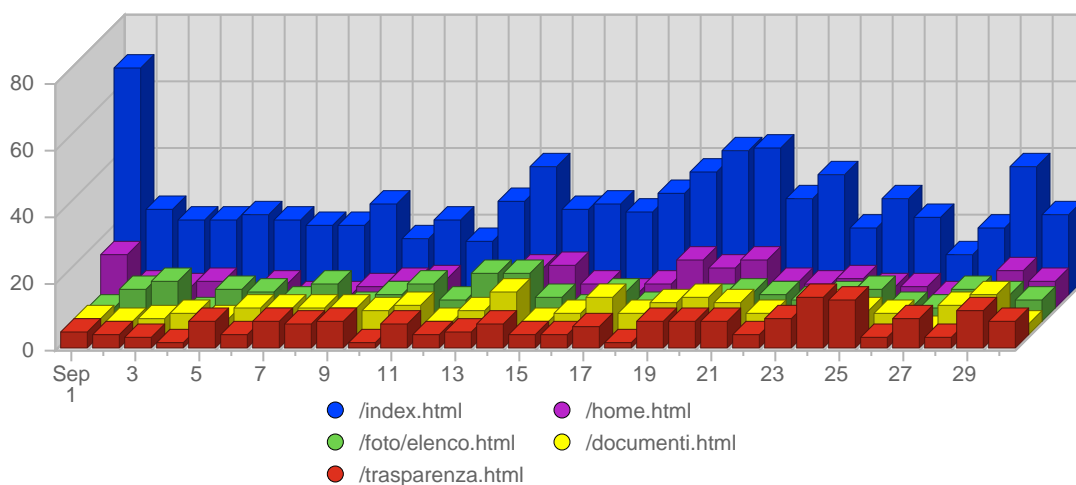

Pages and Content > Pages

Report Description

Report Description: Pages visitors viewed during the month of September 2008
Report Range: Month of September 2008
Report Scope: Historical Data
List Size: 25 of 2983

Breakdown

#	Title & Page	Total Page Views	Average Page Views Historically	Change	Percent of Page Views
1.	/index.html	837	1,399,52	+32 ▲	2,18%
2.	/home.html	235	204,48	+34 ▲	0,61%
3.	/foto/elenco.html	234	321,91	+42 ▲	0,61%
4.	/documenti.html	213	163,24	+38 ▲	0,56%
5.	/trasparenza.html	190	149,40	+25 ▲	0,50%
6.	/risultati.html	146	254,86	+34 ▲	0,38%
7.	/audio-video.html	145	149,43	+15 ▲	0,38%
8.	/snaidero.html	141	120,00	+19 ▲	0,37%
9.	/gentili.html	132	124,24	+30 ▲	0,35%
10.	/link.html	119	118,91	-2 ▼	0,31%
11.	/referendum_story.html	114	221,71	+33 ▲	0,30%
12.	/articoli_fvg.html	113	93,91	+15 ▲	0,30%
13.	/comunicati_fvg1.html	109	90,86	+3 ▲	0,28%
14.	/comitato_260305.html	107	130,71	+5 ▲	0,28%
15.	/mendizza_150106.html	104	67,05	-11 ▼	0,27%
16.	/miliardari.html	94	100,91	+19 ▲	0,25%
17.	/osimo.html	86	109,14	+11 ▲	0,22%

Continued on Page 2 ...