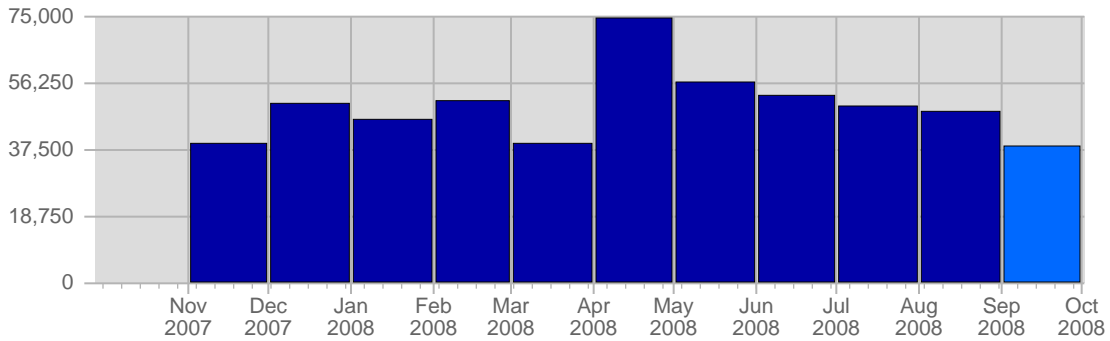

Traffic and Activity > Page Views

Report Description

Report Description: Page Views during the month of September 2008
Report Range: Month of September 2008
Report Scope: Historical Data

Historic Breakdown