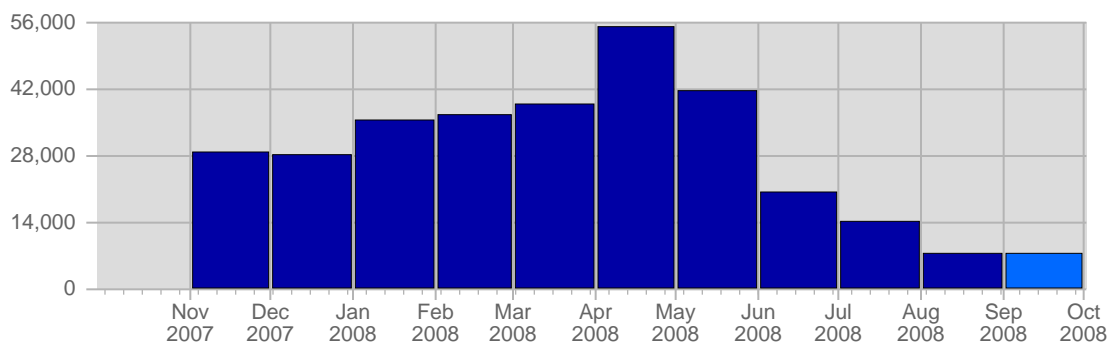

Traffic and Activity > Visits

Report Description

Report Description: Visits during the month of September 2008
Report Range: Month of September 2008
Report Scope: Historical Data

Historic Breakdown