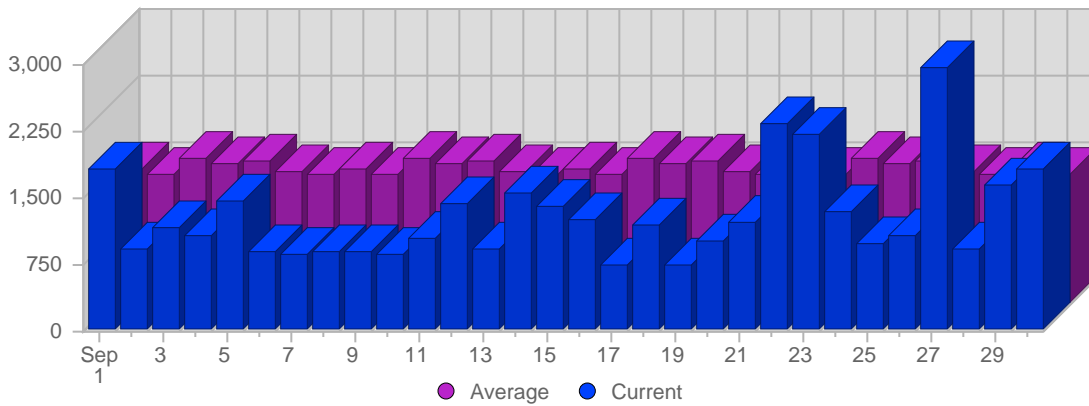

Continued on Page 2 ...

Traffic and Activity > Page Views

Report Description

Report Description: Page Views during the month of September 2008
 Report Range: Month of September 2008
 Report Scope: Historical Data

Historic Breakdown

Breakdown

Date	Total Page Views	Average Page Views Historically	Change	Percent of Total Page Views
Mon Sep 1st, 2008	1,817	1,522,29	+1,817 ▲	4,73%
Tue Sep 2nd, 2008	908	1,448,68	+908 ▲	2,37%
Wed Sep 3rd, 2008	1,146	1,636,45	+1,146 ▲	2,99%
Thu Sep 4th, 2008	1,050	1,586,08	+1,050 ▲	2,74%
Fri Sep 5th, 2008	1,445	1,592,14	+1,445 ▲	3,76%
Sat Sep 6th, 2008	871	1,494,31	+871 ▲	2,27%
Sun Sep 7th, 2008	848	1,465,83	-1,105 ▼	2,21%
Mon Sep 8th, 2008	878	1,522,29	-939 ▼	2,29%
Tue Sep 9th, 2008	896	1,448,68	-12 ▼	2,33%
Wed Sep 10th, 2008	850	1,636,45	-296 ▼	2,21%
Thu Sep 11th, 2008	1,046	1,586,08	-4 ▼	2,73%
Fri Sep 12th, 2008	1,433	1,592,14	-12 ▼	3,73%
Sat Sep 13th, 2008	918	1,494,31	+47 ▲	2,39%
Sun Sep 14th, 2008	1,532	1,465,83	+684 ▲	3,99%
Mon Sep 15th, 2008	1,386	1,522,29	+508 ▲	3,61%
Tue Sep 16th, 2008	1,257	1,448,68	+361 ▲	3,27%
Wed Sep 17th, 2008	747	1,636,45	-103 ▼	1,95%
Thu Sep 18th, 2008	1,187	1,586,08	+141 ▲	3,09%
Fri Sep 19th, 2008	748	1,592,14	-685 ▼	1,95%
Sat Sep 20th, 2008	1,010	1,494,31	+92 ▲	2,63%
Sun Sep 21st, 2008	1,218	1,465,83	-314 ▼	3,17%
Mon Sep 22nd, 2008	2,310	1,522,29	+924 ▲	6,02%
Tue Sep 23rd, 2008	2,218	1,448,68	+961 ▲	5,78%
Wed Sep 24th, 2008	1,327	1,636,45	+580 ▲	3,46%
Thu Sep 25th, 2008	974	1,586,08	-213 ▼	2,54%
Fri Sep 26th, 2008	1,050	1,592,14	+302 ▲	2,74%
Sat Sep 27th, 2008	2,943	1,494,31	+1,933 ▲	7,67%
Sun Sep 28th, 2008	927	1,465,83	-291 ▼	2,42%
Mon Sep 29th, 2008	1,632	1,522,29	-678 ▼	4,25%
Tue Sep 30th, 2008	1,818	1,448,68	-400 ▼	4,74%
	38,390	45,352		