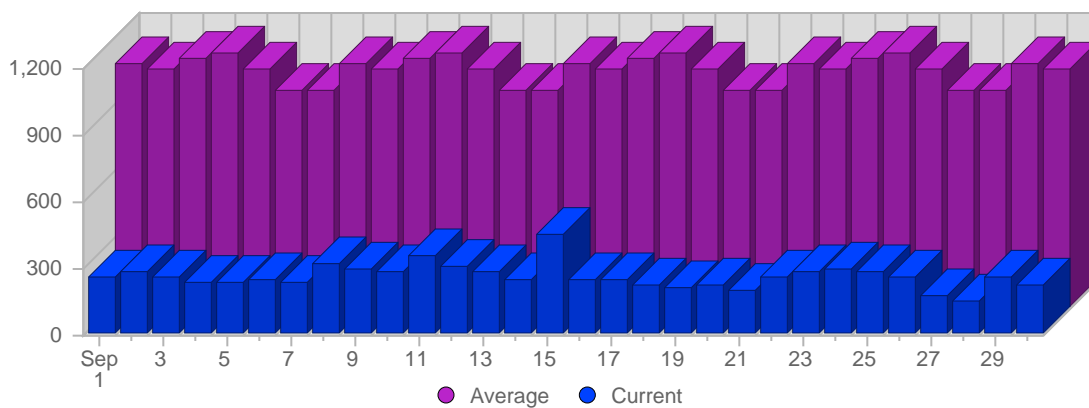

Traffic and Activity > Visits

Report Description

Report Description: Visits during the month of September 2008
Report Range: Month of September 2008
Report Scope: Historical Data

Historic Breakdown

Breakdown

Date	Total Visits	Average Visits Historically	Change	Percent of Total Visits
Mon Sep 1st, 2008	261	1,098,63	+261 ▲	3,37%
Tue Sep 2nd, 2008	285	1,076,62	+285 ▲	3,67%
Wed Sep 3rd, 2008	258	1,120,08	+258 ▲	3,33%
Thu Sep 4th, 2008	229	1,141,56	+229 ▲	2,95%
Fri Sep 5th, 2008	234	1,079,52	+234 ▲	3,02%
Sat Sep 6th, 2008	246	979,02	+246 ▲	3,17%
Sun Sep 7th, 2008	238	980,10	+39 ▲	3,07%
Mon Sep 8th, 2008	318	1,098,63	+57 ▲	4,10%
Tue Sep 9th, 2008	290	1,076,62	+5 ▲	3,74%
Wed Sep 10th, 2008	278	1,120,08	+20 ▲	3,58%
Thu Sep 11th, 2008	352	1,141,56	+123 ▲	4,54%
Fri Sep 12th, 2008	307	1,079,52	+73 ▲	3,96%
Sat Sep 13th, 2008	280	979,02	+34 ▲	3,61%
Sun Sep 14th, 2008	251	980,10	+13 ▲	3,24%
Mon Sep 15th, 2008	444	1,098,63	+126 ▲	5,72%
Tue Sep 16th, 2008	243	1,076,62	-47 ▼	3,13%
Wed Sep 17th, 2008	243	1,120,08	-35 ▼	3,13%
Thu Sep 18th, 2008	218	1,141,56	-134 ▼	2,81%
Fri Sep 19th, 2008	204	1,079,52	-103 ▼	2,63%
Sat Sep 20th, 2008	224	979,02	-56 ▼	2,89%
Sun Sep 21st, 2008	194	980,10	-57 ▼	2,50%
Mon Sep 22nd, 2008	256	1,098,63	-188 ▼	3,30%
Tue Sep 23rd, 2008	283	1,076,62	+40 ▲	3,65%
Wed Sep 24th, 2008	294	1,120,08	+51 ▲	3,79%
Thu Sep 25th, 2008	276	1,141,56	+58 ▲	3,56%
Fri Sep 26th, 2008	252	1,079,52	+48 ▲	3,25%
Sat Sep 27th, 2008	168	979,02	-56 ▼	2,17%
Sun Sep 28th, 2008	154	980,10	-40 ▼	1,99%
Mon Sep 29th, 2008	252	1,098,63	-4 ▼	3,25%
Tue Sep 30th, 2008	225	1,076,62	-58 ▼	2,90%
	7,757	35,738		