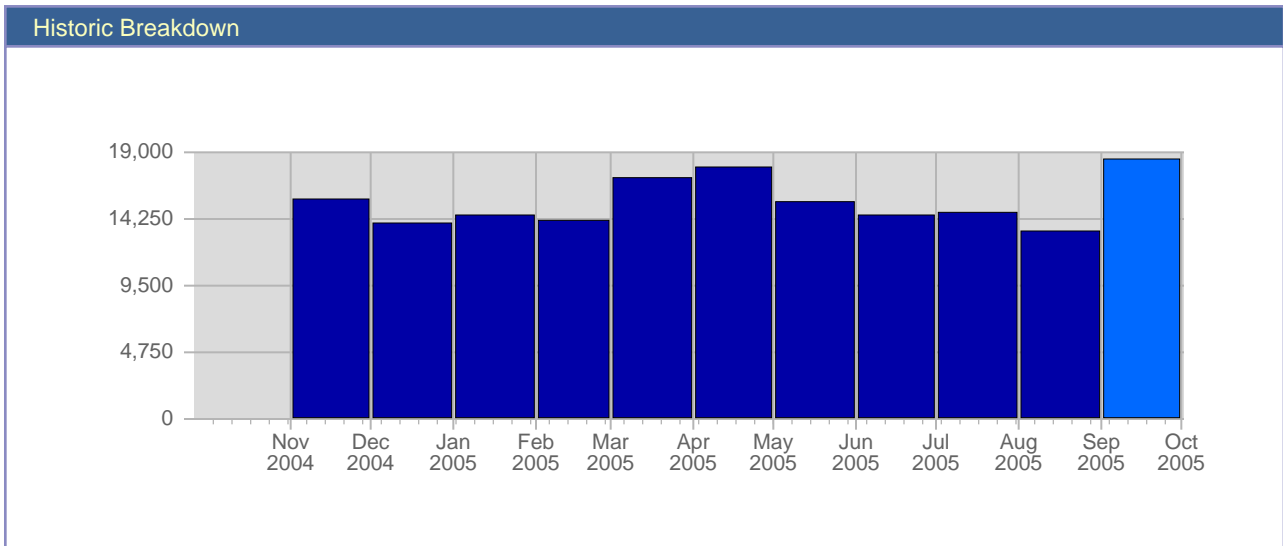

Traffic Reports Visits

Report Description	
Report Description:	Visits during the month of September 2005
Report Range:	Month of September 2005
Report Scope:	Historical Data

Date	Total Visits	Average Visits Historically	Change	Percent of Total Visits
Thu Sep 1st, 2005	1,015	515.57	+686 ▲	5.45%
Fri Sep 2nd, 2005	715	488.45	+166 ▲	3.84%
Sat Sep 3rd, 2005	436	381.40	-135 ▼	2.34%
Sun Sep 4th, 2005	380	395.95	-282 ▼	2.04%
Mon Sep 5th, 2005	516	536.20	-37 ▼	2.77%
Tue Sep 6th, 2005	639	532.57	+122 ▲	3.43%
Wed Sep 7th, 2005	742	508.68	+375 ▲	3.99%
Thu Sep 8th, 2005	661	515.57	-354 ▼	3.55%
Fri Sep 9th, 2005	701	488.45	-14 ▼	3.77%
Sat Sep 10th, 2005	647	381.40	+211 ▲	3.48%
Sun Sep 11th, 2005	488	395.95	+108 ▲	2.62%
Mon Sep 12th, 2005	675	536.20	+159 ▲	3.63%
Tue Sep 13th, 2005	697	532.57	+58 ▲	3.75%
Wed Sep 14th, 2005	848	508.68	+106 ▲	4.56%
Thu Sep 15th, 2005	760	515.57	+99 ▲	4.08%
Fri Sep 16th, 2005	731	488.45	+30 ▲	3.93%
Sat Sep 17th, 2005	529	381.40	-118 ▼	2.84%
Sun Sep 18th, 2005	493	395.95	+5 ▲	2.65%
Mon Sep 19th, 2005	508	536.20	-167 ▼	2.73%
Tue Sep 20th, 2005	546	532.57	-151 ▼	2.93%
Wed Sep 21st, 2005	658	508.68	-190 ▼	3.54%
Thu Sep 22nd, 2005	682	515.57	-78 ▼	3.67%
Fri Sep 23rd, 2005	622	488.45	-109 ▼	3.34%
Sat Sep 24th, 2005	521	381.40	-8 ▼	2.80%
Sun Sep 25th, 2005	448	395.95	-45 ▼	2.41%
Mon Sep 26th, 2005	555	536.20	+47 ▲	2.98%
Tue Sep 27th, 2005	592	532.57	+46 ▲	3.18%
Wed Sep 28th, 2005	642	508.68	-16 ▼	3.45%
Thu Sep 29th, 2005	615	515.57	-67 ▼	3.31%
Fri Sep 30th, 2005	548	488.45	-74 ▼	2.95%
	18,610	12,432		

Traffic Reports Page Views

Report Description

Report Description: Page Views during the month of September 2005
 Report Range: Month of September 2005
 Report Scope: Historical Data

Historic Breakdown

Breakdown