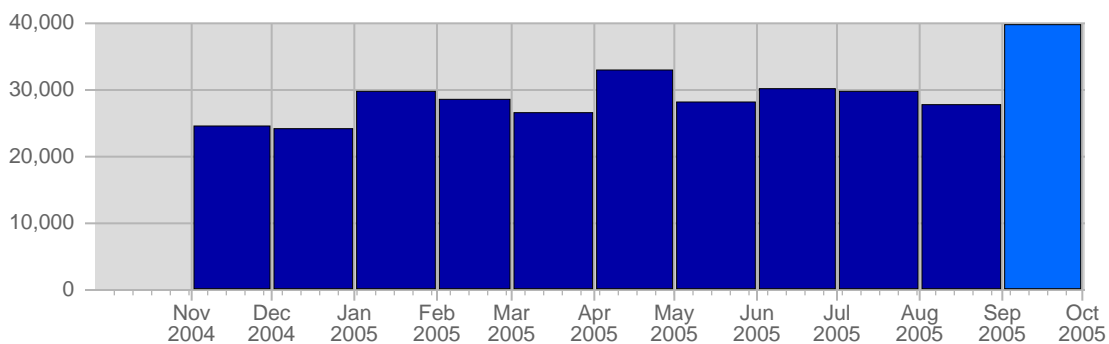

Traffic Reports Visits

Report Description	
Report Description:	Visits during the month of September 2005
Report Range:	Month of September 2005
Report Scope:	Historical Data

Date	Total Visits	Average Visits Historically	Change	Percent of Total Visits
Thu Sep 1st, 2005	1,015	515.57	+686 ▲	5.45%
Fri Sep 2nd, 2005	715	488.45	+166 ▲	3.84%
Sat Sep 3rd, 2005	436	381.40	-135 ▼	2.34%
Sun Sep 4th, 2005	380	395.95	-282 ▼	2.04%
Mon Sep 5th, 2005	516	536.20	-37 ▼	2.77%
Tue Sep 6th, 2005	639	532.57	+122 ▲	3.43%
Wed Sep 7th, 2005	742	508.68	+375 ▲	3.99%
Thu Sep 8th, 2005	661	515.57	-354 ▼	3.55%
Fri Sep 9th, 2005	701	488.45	-14 ▼	3.77%
Sat Sep 10th, 2005	647	381.40	+211 ▲	3.48%
Sun Sep 11th, 2005	488	395.95	+108 ▲	2.62%
Mon Sep 12th, 2005	675	536.20	+159 ▲	3.63%
Tue Sep 13th, 2005	697	532.57	+58 ▲	3.75%
Wed Sep 14th, 2005	848	508.68	+106 ▲	4.56%
Thu Sep 15th, 2005	760	515.57	+99 ▲	4.08%
Fri Sep 16th, 2005	731	488.45	+30 ▲	3.93%
Sat Sep 17th, 2005	529	381.40	-118 ▼	2.84%
Sun Sep 18th, 2005	493	395.95	+5 ▲	2.65%
Mon Sep 19th, 2005	508	536.20	-167 ▼	2.73%
Tue Sep 20th, 2005	546	532.57	-151 ▼	2.93%
Wed Sep 21st, 2005	658	508.68	-190 ▼	3.54%
Thu Sep 22nd, 2005	682	515.57	-78 ▼	3.67%
Fri Sep 23rd, 2005	622	488.45	-109 ▼	3.34%
Sat Sep 24th, 2005	521	381.40	-8 ▼	2.80%
Sun Sep 25th, 2005	448	395.95	-45 ▼	2.41%
Mon Sep 26th, 2005	555	536.20	+47 ▲	2.98%
Tue Sep 27th, 2005	592	532.57	+46 ▲	3.18%
Wed Sep 28th, 2005	642	508.68	-16 ▼	3.45%
Thu Sep 29th, 2005	615	515.57	-67 ▼	3.31%
Fri Sep 30th, 2005	548	488.45	-74 ▼	2.95%
	18,610	12,432		

Traffic Reports Page Views

Report Description

Report Description: Page Views during the month of September 2005
 Report Range: Month of September 2005
 Report Scope: Historical Data

Historic Breakdown

Breakdown