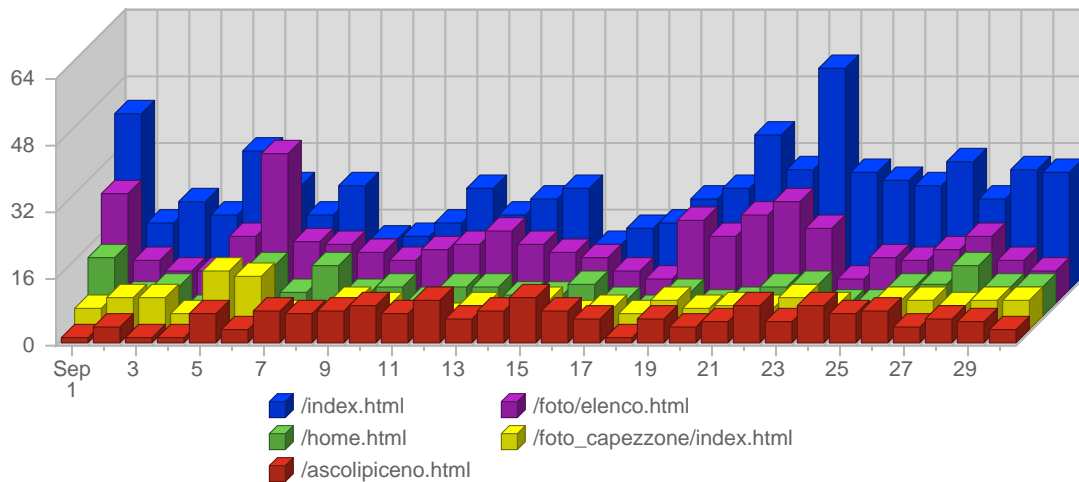

Pages Reports Pages

Report Description

Report Description: Pages visitors viewed during the month of September 2005
Report Range: Month of September 2005
Report Scope: Historical Data
List Size: 25 of 2967

Breakdown

#	Title	Total Page Views	Average Page Views Historically	Change	Percent of Page Views
1.	/index.html	723	953.64	+124 ▲	1.82%
2.	/foto/elenco.html	423	486.29	+91 ▲	1.06%
3.	/home.html	194	267.57	+54 ▲	0.49%
4.	/foto_capezzone/index.html	180	65.93	+78 ▲	0.45%
5.	/ascolipiceno.html	177	48.43	+41 ▲	0.45%
6.	/risultati.html	158	208.86	+53 ▲	0.40%
7.	/audio-video.html	139	68.79	+2 ▲	0.35%
8.	/link.html	136	115.00	-24 ▼	0.34%
9.	/documenti.html	131	195.79	-2 ▼	0.33%
10.	/referendum_story.html	126	167.93	+61 ▲	0.32%
11.	/foto_vasco/index.html	120	73.64	+56 ▲	0.30%
12.	/comitato_260305.html	108	293.60	-2 ▼	0.27%
13.	/foto_070505b/index.html	86	24.67	+19 ▲	0.22%
14.	/articoli_fvg.html	86	97.64	-16 ▼	0.22%

Continued on Page 2 ...