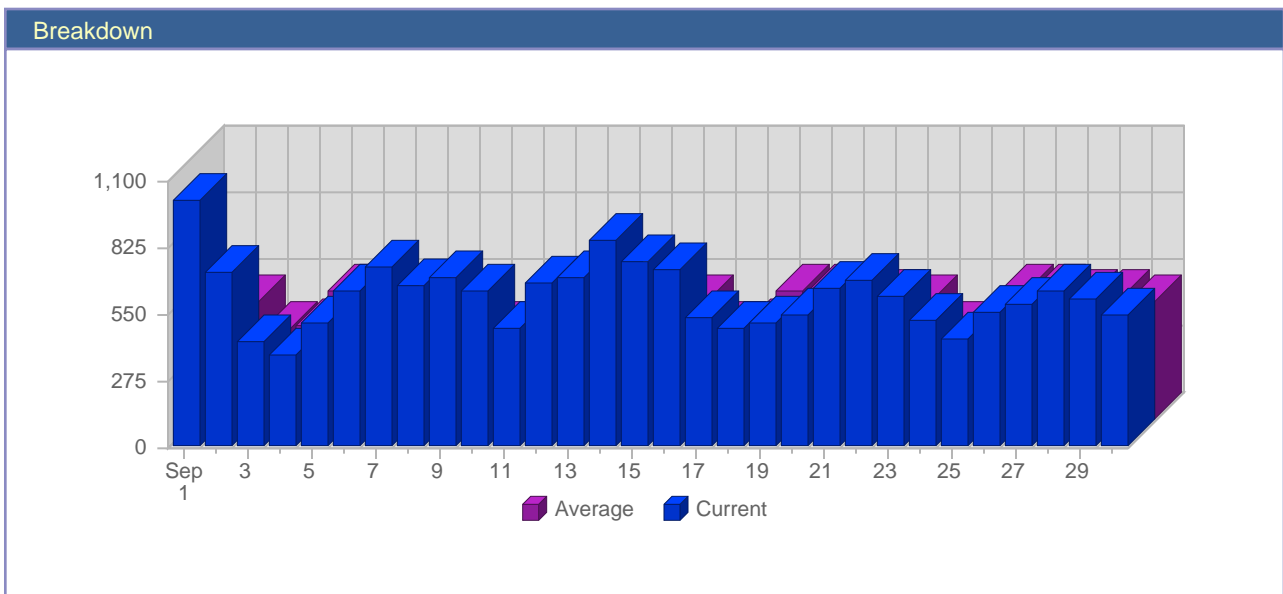

Traffic Reports Visits

Report Description	
Report Description:	Visits during the month of September 2005
Report Range:	Month of September 2005
Report Scope:	Historical Data

Date	Total Visits	Average Visits Historically	Change	Percent of Total Visits
Thu Sep 1st, 2005	1,015	515.57	+686 ▲	5.45%
Fri Sep 2nd, 2005	715	488.45	+166 ▲	3.84%
Sat Sep 3rd, 2005	436	381.40	-135 ▼	2.34%
Sun Sep 4th, 2005	380	395.95	-282 ▼	2.04%
Mon Sep 5th, 2005	516	536.20	-37 ▼	2.77%
Tue Sep 6th, 2005	639	532.57	+122 ▲	3.43%
Wed Sep 7th, 2005	742	508.68	+375 ▲	3.99%
Thu Sep 8th, 2005	661	515.57	-354 ▼	3.55%
Fri Sep 9th, 2005	701	488.45	-14 ▼	3.77%
Sat Sep 10th, 2005	647	381.40	+211 ▲	3.48%
Sun Sep 11th, 2005	488	395.95	+108 ▲	2.62%
Mon Sep 12th, 2005	675	536.20	+159 ▲	3.63%
Tue Sep 13th, 2005	697	532.57	+58 ▲	3.75%
Wed Sep 14th, 2005	848	508.68	+106 ▲	4.56%
Thu Sep 15th, 2005	760	515.57	+99 ▲	4.08%
Fri Sep 16th, 2005	731	488.45	+30 ▲	3.93%
Sat Sep 17th, 2005	529	381.40	-118 ▼	2.84%
Sun Sep 18th, 2005	493	395.95	+5 ▲	2.65%
Mon Sep 19th, 2005	508	536.20	-167 ▼	2.73%
Tue Sep 20th, 2005	546	532.57	-151 ▼	2.93%
Wed Sep 21st, 2005	658	508.68	-190 ▼	3.54%
Thu Sep 22nd, 2005	682	515.57	-78 ▼	3.67%
Fri Sep 23rd, 2005	622	488.45	-109 ▼	3.34%
Sat Sep 24th, 2005	521	381.40	-8 ▼	2.80%
Sun Sep 25th, 2005	448	395.95	-45 ▼	2.41%
Mon Sep 26th, 2005	555	536.20	+47 ▲	2.98%
Tue Sep 27th, 2005	592	532.57	+46 ▲	3.18%
Wed Sep 28th, 2005	642	508.68	-16 ▼	3.45%
Thu Sep 29th, 2005	615	515.57	-67 ▼	3.31%
Fri Sep 30th, 2005	548	488.45	-74 ▼	2.95%
	18,610	12,432		

Traffic Reports Page Views

Report Description

Report Description: Page Views during the month of September 2005
 Report Range: Month of September 2005
 Report Scope: Historical Data

Historic Breakdown

Breakdown