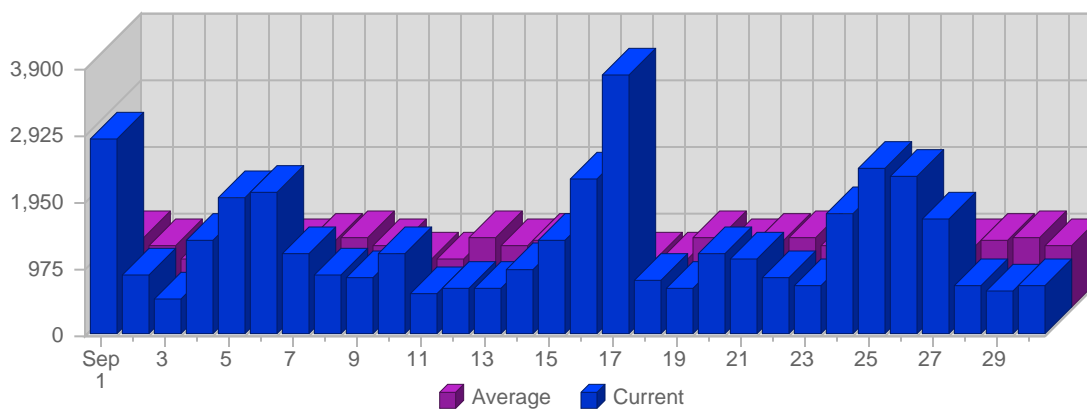

Traffic Reports Page Views

Report Description

Report Description: Page Views during the month of September 2005
 Report Range: Month of September 2005
 Report Scope: Historical Data

Historic Breakdown

Breakdown

Date	Total Page Views	Average Page Views Historically	Change	Percent of Total Page Views
Thu Sep 1st, 2005	2,866	1,043.43	+2,243 ▲	7.19%
Fri Sep 2nd, 2005	877	902.47	+53 ▲	2.20%
Sat Sep 3rd, 2005	508	709.00	-234 ▼	1.28%
Sun Sep 4th, 2005	1,401	730.15	+540 ▲	3.52%
Mon Sep 5th, 2005	2,012	1,030.82	+1,277 ▲	5.05%
Tue Sep 6th, 2005	2,087	902.37	+1,023 ▲	5.24%
Wed Sep 7th, 2005	1,199	999.57	+609 ▲	3.01%
Thu Sep 8th, 2005	889	1,043.43	-1,977 ▼	2.23%
Fri Sep 9th, 2005	836	902.47	-41 ▼	2.10%
Sat Sep 10th, 2005	1,172	709.00	+664 ▲	2.94%
Sun Sep 11th, 2005	617	730.15	-784 ▼	1.55%
Mon Sep 12th, 2005	678	1,030.82	-1,334 ▼	1.70%
Tue Sep 13th, 2005	696	902.37	-1,391 ▼	1.75%
Wed Sep 14th, 2005	942	999.57	-257 ▼	2.36%
Thu Sep 15th, 2005	1,392	1,043.43	+503 ▲	3.49%
Fri Sep 16th, 2005	2,263	902.47	+1,427 ▲	5.68%
Sat Sep 17th, 2005	3,813	709.00	+2,641 ▲	9.57%
Sun Sep 18th, 2005	781	730.15	+164 ▲	1.96%
Mon Sep 19th, 2005	690	1,030.82	+12 ▲	1.73%
Tue Sep 20th, 2005	1,193	902.37	+497 ▲	2.99%
Wed Sep 21st, 2005	1,107	999.57	+165 ▲	2.78%
Thu Sep 22nd, 2005	822	1,043.43	-570 ▼	2.06%
Fri Sep 23rd, 2005	717	902.47	-1,546 ▼	1.80%
Sat Sep 24th, 2005	1,768	709.00	-2,045 ▼	4.44%
Sun Sep 25th, 2005	2,431	730.15	+1,650 ▲	6.10%
Mon Sep 26th, 2005	2,326	1,030.82	+1,636 ▲	5.84%
Tue Sep 27th, 2005	1,686	902.37	+493 ▲	4.23%
Wed Sep 28th, 2005	714	999.57	-393 ▼	1.79%
Thu Sep 29th, 2005	655	1,043.43	-167 ▼	1.64%
Fri Sep 30th, 2005	717	902.47	0 ▬	1.80%
	39,855	25,714		