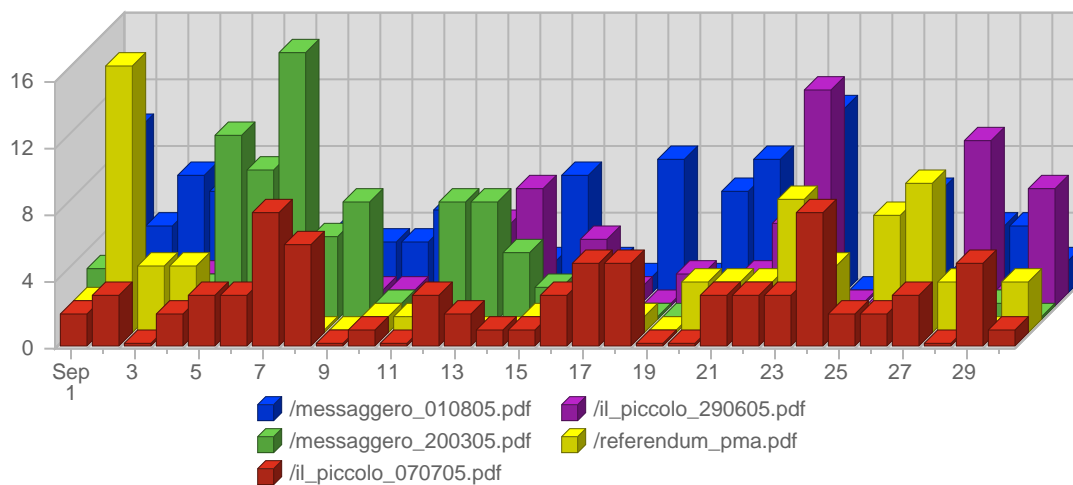

Pages Reports Media & Downloads

Report Description

Report Description: Files visitors downloads during the month of September 2005
Report Range: Month of September 2005
Report Scope: Historical Data
List Size: 25 of 375

Breakdown

#	File	Total Downloads	Average Downloads Historically	Change	Percent of Downloads
1.	/messaggero_010805.pdf	123	-	+31 ▲	2.83%
2.	/il_piccolo_290605.pdf	88	21.00	-6 ▼	2.02%
3.	/messaggero_200305.pdf	83	30.40	-27 ▼	1.91%
4.	/referendum_pma.pdf	81	113.33	+38 ▲	1.86%
5.	/il_piccolo_070705.pdf	78	-	+3 ▲	1.79%
6.	/il_piccolo_270605a.pdf	77	18.50	+23 ▲	1.77%
7.	/il_piccolo_260605.pdf	71	-	+35 ▲	1.63%
8.	/il_piccolo_090405.pdf	70	16.50	+13 ▲	1.61%
9.	/il_piccolo_080605b.pdf	59	71.50	+15 ▲	1.36%
10.	/il_piccolo_220405.pdf	57	14.75	+26 ▲	1.31%
11.	/trieste_oggi_170704.pdf	52	141.54	-39 ▼	1.20%
12.	/dossier_pma.pdf	52	116.00	+15 ▲	1.20%
13.	/statistiche_0805.pdf	52	-	+52 ▲	1.20%
14.	/il_piccolo_170505.pdf	51	33.67	+27 ▲	1.17%

Continued on Page 2 ...