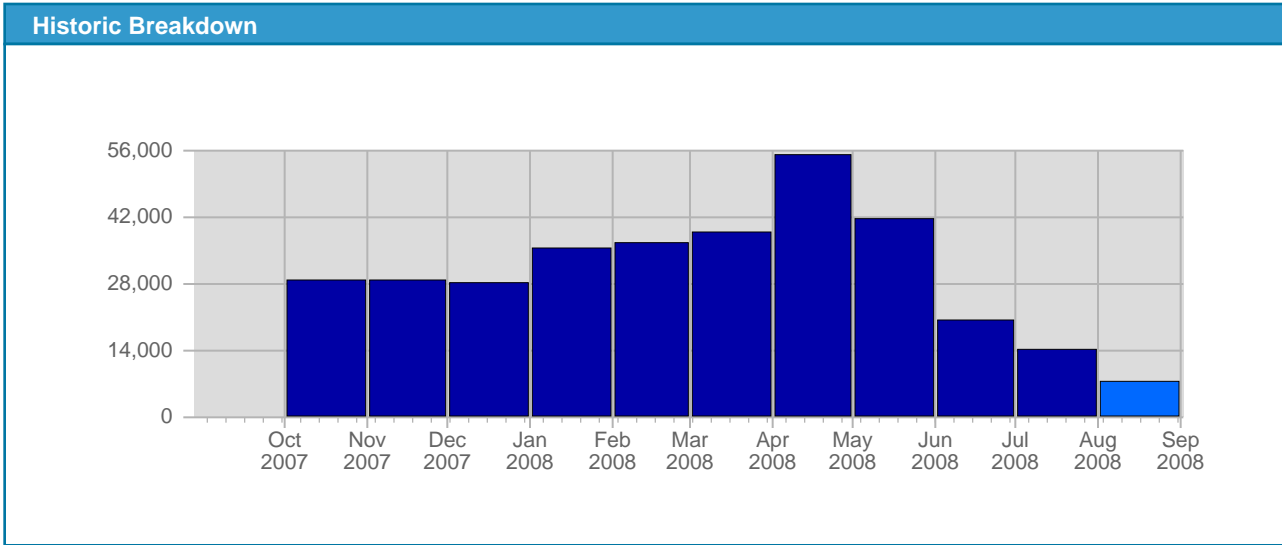

Traffic and Activity > Visits

Report Description	
Report Description:	Visits during the month of August 2008
Report Range:	Month of August 2008
Report Scope:	Historical Data