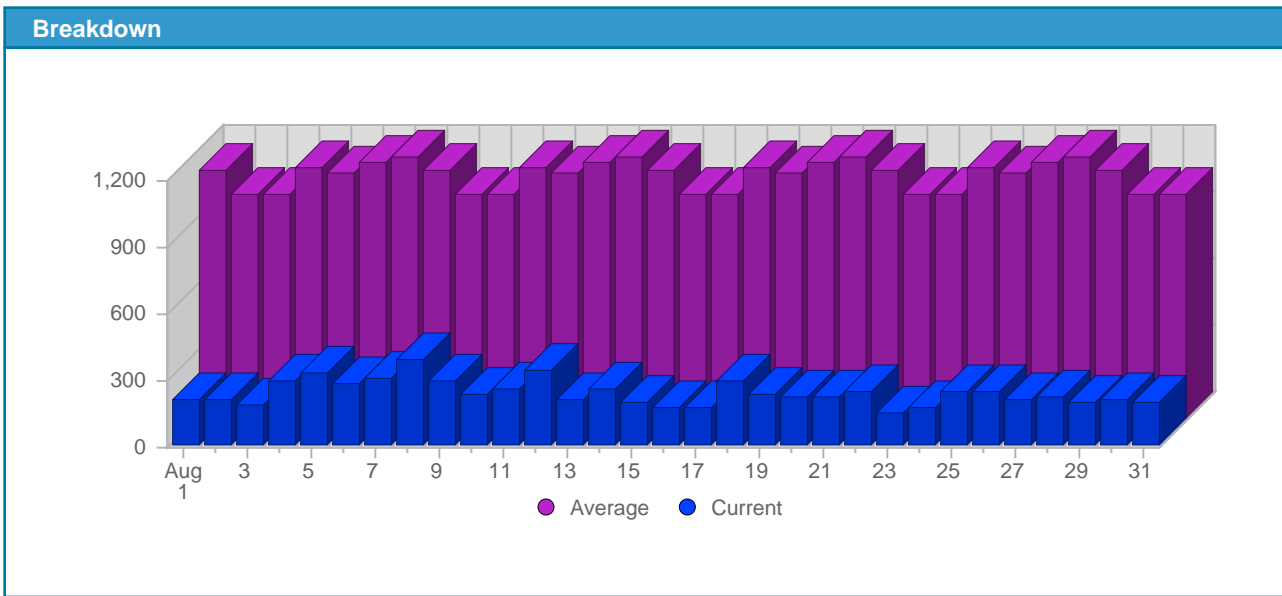

Traffic and Activity > Visits

Report Description	
Report Description:	Visits during the month of August 2008
Report Range:	Month of August 2008
Report Scope:	Historical Data