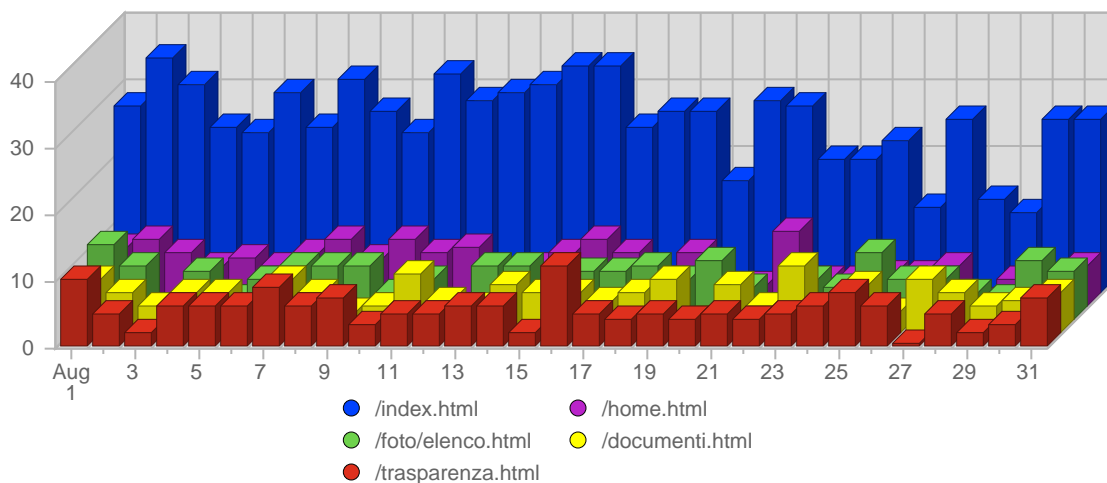

Pages and Content > Pages

Report Description

Report Description: Pages visitors viewed during the month of August 2008
Report Range: Month of August 2008
Report Scope: Historical Data
List Size: 25 of 2987

Breakdown

#	Title & Page	Total Page Views	Average Page Views Historically	Change	Percent of Page Views
1.	/index.html	805	1,429,25	-239 ▼	1,67%
2.	/home.html	201	204,65	-31 ▼	0,42%
3.	/foto/elenco.html	192	328,40	-56 ▼	0,40%
4.	/documenti.html	175	162,65	-23 ▼	0,36%
5.	/trasparenza.html	165	145,50	-13 ▼	0,34%
6.	/audio-video.html	130	150,40	-4 ▼	0,27%
7.	/snaidero.html	122	119,90	-2 ▼	0,25%
8.	/link.html	121	118,80	+2 ▲	0,25%
9.	/mendizza_150106.html	115	64,65	-4 ▼	0,24%
10.	/risultati.html	112	262,00	-33 ▼	0,23%
11.	/comunicati_fvg1.html	106	90,10	+6 ▲	0,22%
12.	/gentili.html	102	125,35	-33 ▼	0,21%
13.	/comitato_260305.html	102	132,15	-39 ▼	0,21%
14.	/articoli_fvg.html	98	93,70	-18 ▼	0,20%
15.	/pavan_030808.html	92	-	+92 ▲	0,19%
16.	/timisoara.html	84	79,15	-6 ▼	0,17%
17.	/referendum_story.html	81	228,75	-44 ▼	0,17%

Continued on Page 2 ...