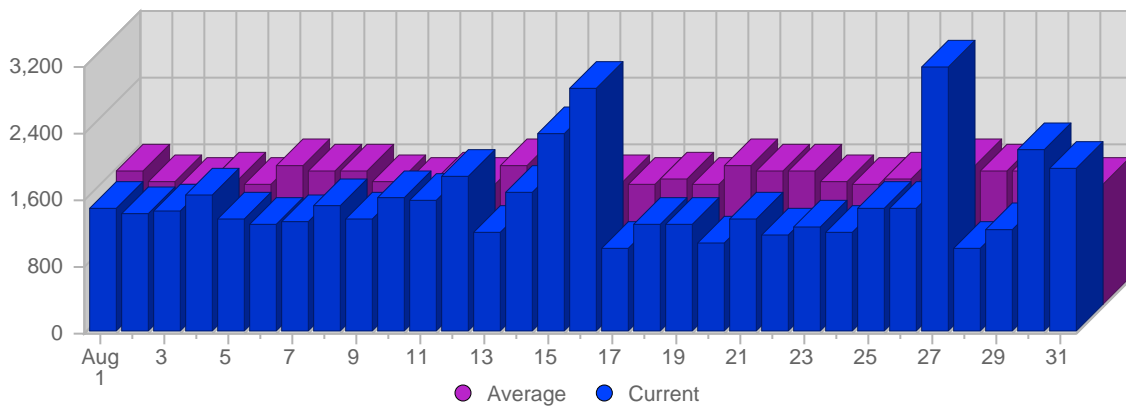

Continued on Page 2 ...

Traffic and Activity > Page Views

Report Description

Report Description: Page Views during the month of August 2008
 Report Range: Month of August 2008
 Report Scope: Historical Data

Historic Breakdown

Breakdown

Date	Total Page Views	Average Page Views Historically	Change	Percent of Total Page Views
Fri Aug 1st, 2008	1,502	1,611,16	+1,502 ▲	3,11%
Sat Aug 2nd, 2008	1,427	1,496,96	+1,427 ▲	2,95%
Sun Aug 3rd, 2008	1,448	1,469,34	+6 ▲	2,00%
Mon Aug 4th, 2008	1,657	1,518,90	-422 ▼	3,43%
Tue Aug 5th, 2008	1,372	1,454,47	-577 ▼	2,84%
Wed Aug 6th, 2008	1,297	1,664,27	+62 ▲	2,68%
Thu Aug 7th, 2008	1,327	1,609,53	-270 ▼	2,75%
Fri Aug 8th, 2008	1,516	1,611,16	+14 ▲	3,14%
Sat Aug 9th, 2008	1,353	1,496,96	-74 ▼	2,80%
Sun Aug 10th, 2008	1,613	1,469,34	+165 ▲	3,34%
Mon Aug 11th, 2008	1,581	1,518,90	-76 ▼	3,27%
Tue Aug 12th, 2008	1,860	1,454,47	+488 ▲	3,85%
Wed Aug 13th, 2008	1,185	1,664,27	-112 ▼	2,45%
Thu Aug 14th, 2008	1,681	1,609,53	+354 ▲	3,48%
Fri Aug 15th, 2008	2,394	1,611,16	+878 ▲	4,95%
Sat Aug 16th, 2008	2,932	1,496,96	+1,579 ▲	6,06%
Sun Aug 17th, 2008	1,023	1,469,34	-590 ▼	2,12%
Mon Aug 18th, 2008	1,300	1,518,90	-281 ▼	2,69%
Tue Aug 19th, 2008	1,292	1,454,47	-568 ▼	2,67%
Wed Aug 20th, 2008	1,068	1,664,27	-117 ▼	2,21%
Thu Aug 21st, 2008	1,369	1,609,53	-312 ▼	2,83%
Fri Aug 22nd, 2008	1,161	1,611,16	-1,233 ▼	2,40%
Sat Aug 23rd, 2008	1,253	1,496,96	-1,679 ▼	2,59%
Sun Aug 24th, 2008	1,209	1,469,34	+186 ▲	2,50%
Mon Aug 25th, 2008	1,492	1,518,90	+192 ▲	3,09%
Tue Aug 26th, 2008	1,472	1,454,47	+180 ▲	3,04%
Wed Aug 27th, 2008	3,188	1,664,27	+2,120 ▲	6,59%
Thu Aug 28th, 2008	996	1,609,53	-373 ▼	2,06%
Fri Aug 29th, 2008	1,242	1,611,16	+81 ▲	2,57%
Sat Aug 30th, 2008	2,188	1,496,96	+935 ▲	4,53%
Sun Aug 31st, 2008	1,953	1,469,34	+744 ▲	4,04%
	48,351	45,202		