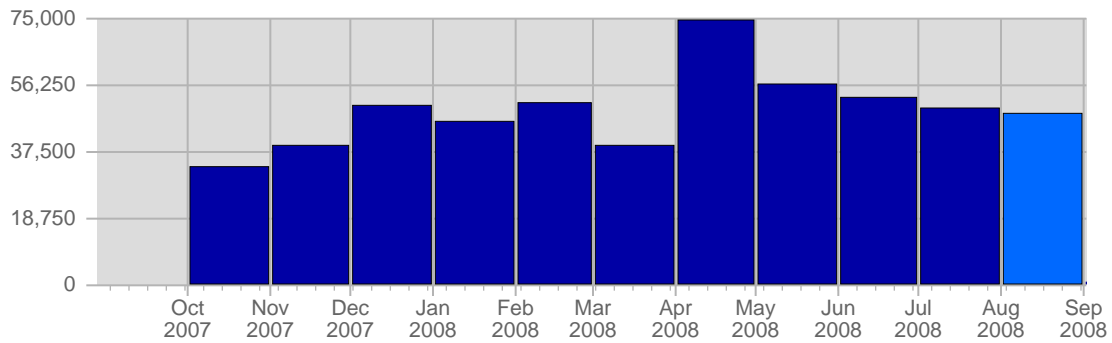

Traffic and Activity > Page Views

Report Description

Report Description: Page Views during the month of August 2008
Report Range: Month of August 2008
Report Scope: Historical Data

Historic Breakdown