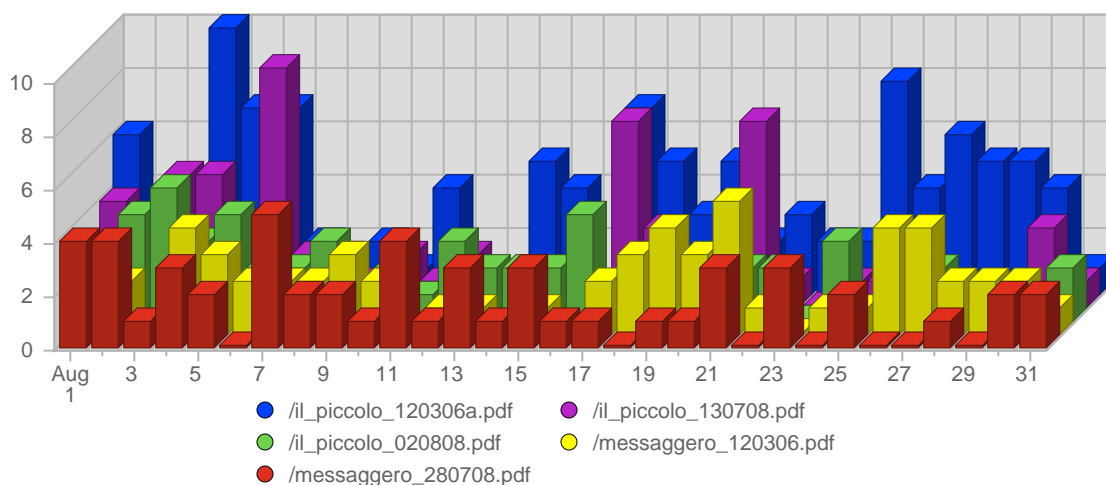

Pages and Content > Media & Downloads

Report Description

Report Description: Downloads during the month of August 2008
Report Range: Month of August 2008
Report Scope: Historical Data
List Size: 25 of 780

Breakdown

#	File	Total Downloads	Average Downloads Historically	Change	Percent of Downloads
1.	/il_piccolo_120306a.pdf	116	227,40	-29 ▼	1,21%
2.	/il_piccolo_130708.pdf	63	-	-5 ▼	0,66%
3.	/il_piccolo_020808.pdf	61	-	+61 ▲	0,63%
4.	/messaggero_120306.pdf	58	84,35	-16 ▼	0,60%
5.	/messaggero_280708.pdf	53	-	+46 ▲	0,55%
6.	/avocazione_gorizia.doc	51	-	+51 ▲	0,53%
7.	/bravura.pdf	50	-	+50 ▲	0,52%
8.	/messaggero_270708.pdf	50	-	+46 ▲	0,52%
9.	/messaggero_070808.pdf	50	-	+50 ▲	0,52%
10.	/messaggero_020808.pdf	50	-	+50 ▲	0,52%
11.	/messaggero_250708.pdf	49	-	+18 ▲	0,51%
12.	/il_piccolo_130808.pdf	47	-	+47 ▲	0,49%
13.	/il_piccolo_120306b.pdf	47	102,30	-14 ▼	0,49%
14.	/il_piccolo_150808.pdf	46	-	+46 ▲	0,48%
15.	/messaggero_200904.pdf	46	26,00	+11 ▲	0,48%
16.	/statistiche_0708.pdf	42	-	+42 ▲	0,44%
17.	/il_piccolo_120808.pdf	41	-	+41 ▲	0,43%

Continued on Page 2 ...