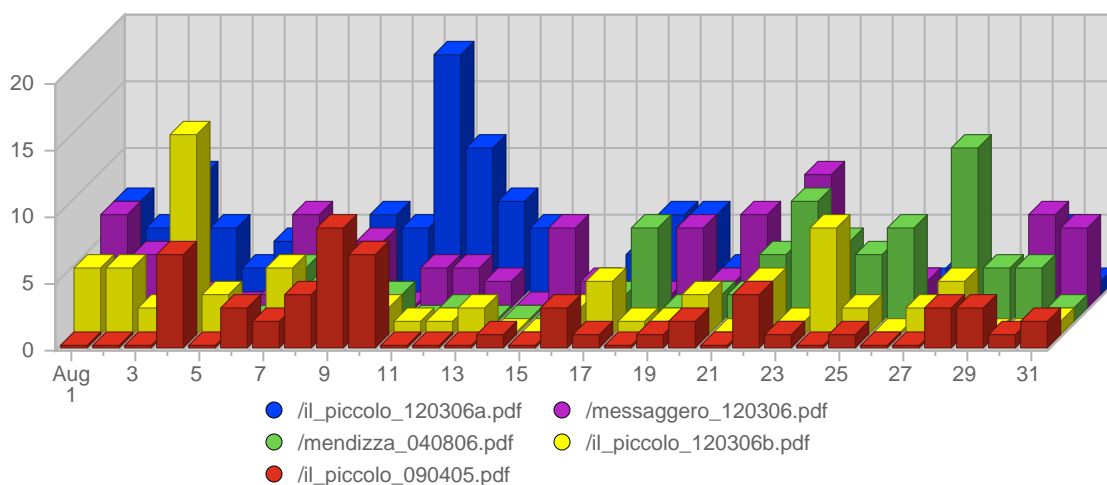

Pages and Content > Media & Downloads

Report Description

Report Description: Downloads during the month of August 2006
Report Range: Month of August 2006
Report Scope: Historical Data
List Size: 25 of 516

Breakdown

#	File	Total Downloads	Average Downloads Historically	Change	Percent of Downloads
1.	/il_piccolo_120306a.pdf	120	217.40	-24 ▼	2.88%
2.	/messaggero_120306.pdf	89	147.00	0 ▬	2.14%
3.	/mendizza_040806.pdf	81	-	+81 ▲	1.95%
4.	/il_piccolo_120306b.pdf	77	99.20	-15 ▼	1.85%
5.	/il_piccolo_090405.pdf	55	28.75	+34 ▲	1.32%
6.	/referendum_pma.pdf	55	73.40	-19 ▼	1.32%
7.	/dossier_pma.pdf	44	61.63	+5 ▲	1.06%
8.	/il_piccolo_250706.pdf	43	21.50	+40 ▲	1.03%
9.	/incitta_190706b.pdf	38	19.00	+32 ▲	0.91%
10.	/il_piccolo_070605b.pdf	35	25.93	+8 ▲	0.84%
11.	/messaggero_030804.pdf	29	16.58	-30 ▼	0.70%
12.	/incitta_190706a.pdf	29	14.50	+25 ▲	0.70%
13.	/messaggero_200305.pdf	29	39.18	+4 ▲	0.70%
14.	/verbale1.pdf	28	28.00	+2 ▲	0.67%
15.	/il_piccolo_220505.pdf	27	14.40	+18 ▲	0.65%
16.	/il_piccolo_100605a.pdf	26	30.64	-11 ▼	0.62%
17.	/messaggero_260806.pdf	26	-	+26 ▲	0.62%

Continued on Page 2 ...