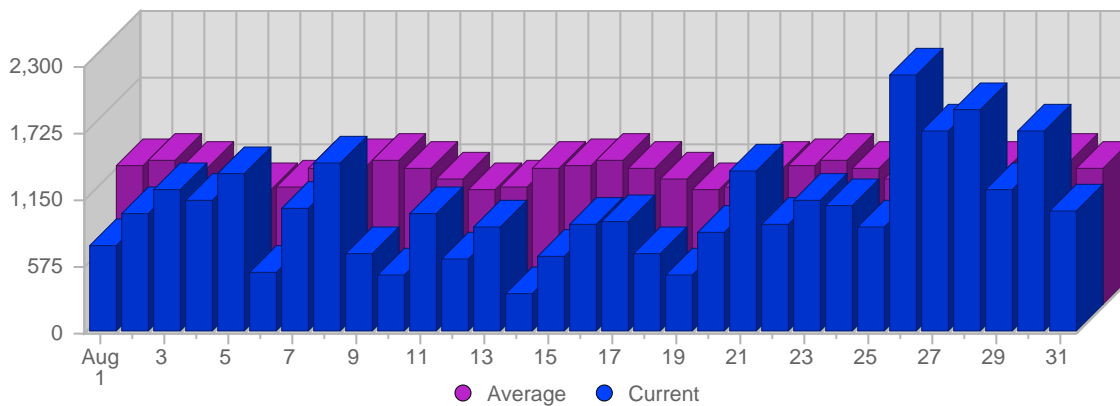

Date	Total Page Views	Average Page Views Historically	Change	Percent of Total Page Views
Tue Aug 1st, 2006	751	1,198.75	+751 ▲	2.31%
Wed Aug 2nd, 2006	1,023	1,242.79	+1,023 ▲	3.14%
Thu Aug 3rd, 2006	1,232	1,191.28	+1,232 ▲	3.78%
Fri Aug 4th, 2006	1,140	1,089.10	+1,140 ▲	3.50%
Sat Aug 5th, 2006	1,370	991.37	+1,370 ▲	4.21%
Sun Aug 6th, 2006	510	1,032.59	+79 ▲	1.57%
Mon Aug 7th, 2006	1,074	1,176.75	+542 ▲	3.30%
Tue Aug 8th, 2006	1,454	1,198.75	+703 ▲	4.47%
Wed Aug 9th, 2006	686	1,242.79	-337 ▼	2.11%
Thu Aug 10th, 2006	505	1,191.28	-727 ▼	1.55%
Fri Aug 11th, 2006	1,026	1,089.10	-114 ▼	3.15%
Sat Aug 12th, 2006	626	991.37	-744 ▼	1.92%
Sun Aug 13th, 2006	899	1,032.59	+389 ▲	2.76%
Mon Aug 14th, 2006	337	1,176.75	-737 ▼	1.04%
Tue Aug 15th, 2006	656	1,198.75	-798 ▼	2.02%
Wed Aug 16th, 2006	936	1,242.79	+250 ▲	2.88%
Thu Aug 17th, 2006	947	1,191.28	+442 ▲	2.91%
Fri Aug 18th, 2006	668	1,089.10	-358 ▼	2.05%
Sat Aug 19th, 2006	503	991.37	-123 ▼	1.55%
Sun Aug 20th, 2006	869	1,032.59	-30 ▼	2.67%
Mon Aug 21st, 2006	1,399	1,176.75	+1,062 ▲	4.30%
Tue Aug 22nd, 2006	923	1,198.75	+267 ▲	2.84%
Wed Aug 23rd, 2006	1,132	1,242.79	+196 ▲	3.48%
Thu Aug 24th, 2006	1,099	1,191.28	+152 ▲	3.38%
Fri Aug 25th, 2006	904	1,089.10	+236 ▲	2.78%
Sat Aug 26th, 2006	2,229	991.37	+1,726 ▲	6.85%
Sun Aug 27th, 2006	1,741	1,032.59	+872 ▲	5.35%
Mon Aug 28th, 2006	1,917	1,176.75	+518 ▲	5.89%
Tue Aug 29th, 2006	1,237	1,198.75	+314 ▲	3.80%
Wed Aug 30th, 2006	1,727	1,242.79	+595 ▲	5.31%
Thu Aug 31st, 2006	1,037	1,191.28	-62 ▼	3.19%
	32,557	33,440		