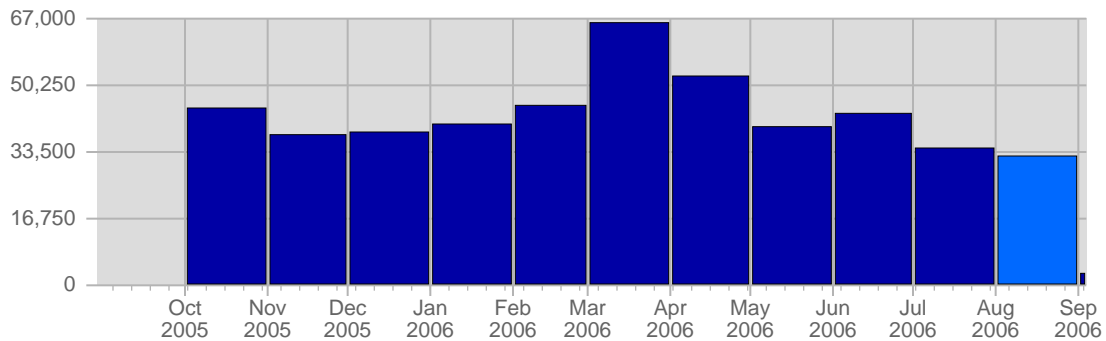

Traffic and Activity > Visits

Report Description

Report Description: Visits during the month of August 2006
 Report Range: Month of August 2006
 Report Scope: Historical Data

Historic Breakdown

Breakdown

Date	Total Visits	Average Visits Historically	Change	Percent of Total Visits
Tue Aug 1st, 2006	648	652.11	+648 ▲	3.84%
Wed Aug 2nd, 2006	708	638.44	+708 ▲	4.20%
Thu Aug 3rd, 2006	640	624.08	+640 ▲	3.80%
Fri Aug 4th, 2006	499	605.17	+499 ▲	2.96%
Sat Aug 5th, 2006	618	505.44	+618 ▲	3.67%
Sun Aug 6th, 2006	569	515.94	+210 ▲	3.37%
Mon Aug 7th, 2006	604	645.08	+50 ▲	3.58%
Tue Aug 8th, 2006	557	652.11	-91 ▼	3.30%
Wed Aug 9th, 2006	459	638.44	-249 ▼	2.72%
Thu Aug 10th, 2006	396	624.08	-244 ▼	2.35%
Fri Aug 11th, 2006	439	605.17	-60 ▼	2.60%
Sat Aug 12th, 2006	360	505.44	-258 ▼	2.14%
Sun Aug 13th, 2006	268	515.94	-301 ▼	1.59%
Mon Aug 14th, 2006	359	645.08	-245 ▼	2.13%
Tue Aug 15th, 2006	598	652.11	+41 ▲	3.55%
Wed Aug 16th, 2006	727	638.44	+268 ▲	4.31%
Thu Aug 17th, 2006	644	624.08	+248 ▲	3.82%
Fri Aug 18th, 2006	668	605.17	+229 ▲	3.96%
Sat Aug 19th, 2006	497	505.44	+137 ▲	2.95%
Sun Aug 20th, 2006	497	515.94	+229 ▲	2.95%
Mon Aug 21st, 2006	564	645.08	+205 ▲	3.35%
Tue Aug 22nd, 2006	597	652.11	-1 ▼	3.54%
Wed Aug 23rd, 2006	589	638.44	-138 ▼	3.49%
Thu Aug 24th, 2006	603	624.08	-41 ▼	3.58%
Fri Aug 25th, 2006	565	605.17	-103 ▼	3.35%
Sat Aug 26th, 2006	544	505.44	+47 ▲	3.23%
Sun Aug 27th, 2006	503	515.94	+6 ▲	2.98%
Mon Aug 28th, 2006	482	645.08	-82 ▼	2.86%
Tue Aug 29th, 2006	513	652.11	-84 ▼	3.04%
Wed Aug 30th, 2006	595	638.44	+6 ▲	3.53%
Thu Aug 31st, 2006	553	624.08	-50 ▼	3.28%
	16,863	17,885		

Traffic and Activity > Page Views

Report Description

Report Description: Page Views during the month of August 2006
 Report Range: Month of August 2006
 Report Scope: Historical Data

Historic Breakdown

Breakdown