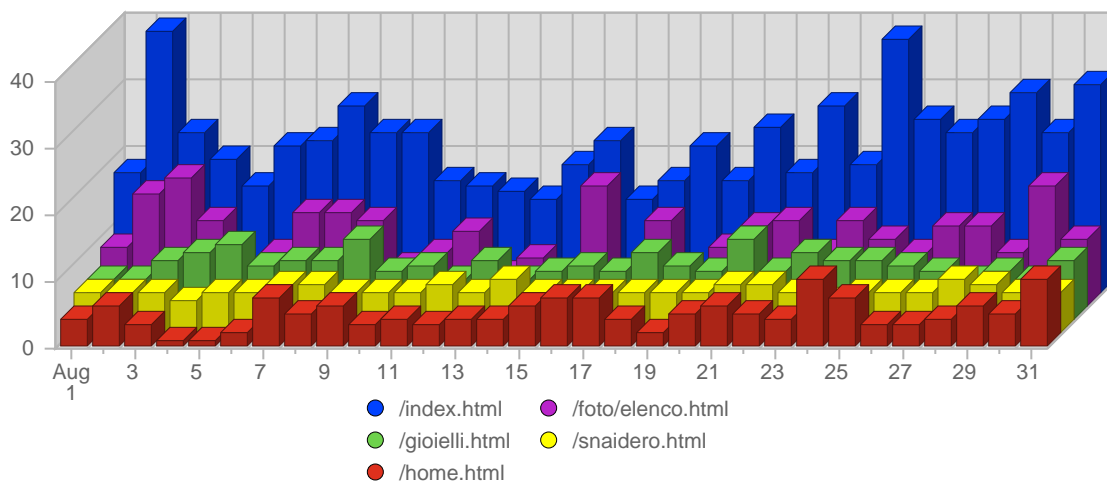

Pages and Content > Pages

Report Description

Report Description: Pages visitors viewed during the month of August 2006
Report Range: Month of August 2006
Report Scope: Historical Data
List Size: 25 of 3028

Breakdown

#	Title & Page	Total Page Views	Average Page Views Historically	Change	Percent of Page Views
1.	/index.html	701	1,017.78	-73 ▼	2.15%
2.	/foto/elenco.html	325	535.27	-44 ▼	1.00%
3.	/gioielli.html	253	48.67	+14 ▲	0.77%
4.	/snaidero.html	194	99.65	-8 ▼	0.59%
5.	/home.html	147	252.12	-16 ▼	0.45%
6.	/visibility_gay.html	138	21.81	+18 ▲	0.42%
7.	/gentili.html	104	83.96	-18 ▼	0.32%
8.	/foto_politicafvg/index.html	100	83.92	-12 ▼	0.31%
9.	/foto_capezzone/index.html	100	131.50	-44 ▼	0.31%
10.	/comitato_260305.html	100	198.53	-12 ▼	0.31%
11.	/link.html	98	128.00	-20 ▼	0.30%
12.	/audio-video.html	97	117.73	-68 ▼	0.30%
13.	/risultati.html	94	313.65	-66 ▼	0.29%
14.	/documenti.html	92	186.85	-16 ▼	0.28%
15.	/foto_radina/index.html	86	-	+86 ▲	0.26%
16.	/sponza/index.html	82	-	+82 ▲	0.25%
17.	/testi.html	77	126.23	-48 ▼	0.24%

Continued on Page 2 ...