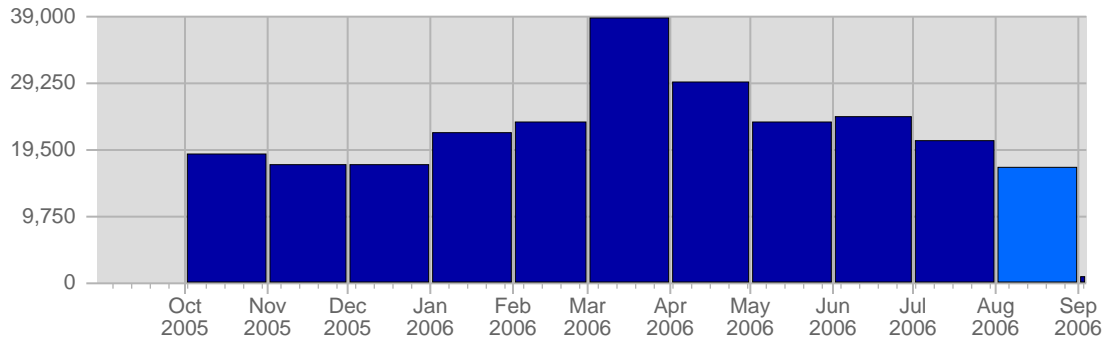

Traffic and Activity > Visits

Report Description

Report Description: Visits during the month of August 2006
 Report Range: Month of August 2006
 Report Scope: Historical Data

Historic Breakdown

Breakdown

Date	Total Visits	Average Visits Historically	Change	Percent of Total Visits
Tue Aug 1st, 2006	648	652.11	+648 ▲	3.84%
Wed Aug 2nd, 2006	708	638.44	+708 ▲	4.20%
Thu Aug 3rd, 2006	640	624.08	+640 ▲	3.80%
Fri Aug 4th, 2006	499	605.17	+499 ▲	2.96%
Sat Aug 5th, 2006	618	505.44	+618 ▲	3.67%
Sun Aug 6th, 2006	569	515.94	+210 ▲	3.37%
Mon Aug 7th, 2006	604	645.08	+50 ▲	3.58%
Tue Aug 8th, 2006	557	652.11	-91 ▼	3.30%
Wed Aug 9th, 2006	459	638.44	-249 ▼	2.72%
Thu Aug 10th, 2006	396	624.08	-244 ▼	2.35%
Fri Aug 11th, 2006	439	605.17	-60 ▼	2.60%
Sat Aug 12th, 2006	360	505.44	-258 ▼	2.14%
Sun Aug 13th, 2006	268	515.94	-301 ▼	1.59%
Mon Aug 14th, 2006	359	645.08	-245 ▼	2.13%
Tue Aug 15th, 2006	598	652.11	+41 ▲	3.55%
Wed Aug 16th, 2006	727	638.44	+268 ▲	4.31%
Thu Aug 17th, 2006	644	624.08	+248 ▲	3.82%
Fri Aug 18th, 2006	668	605.17	+229 ▲	3.96%
Sat Aug 19th, 2006	497	505.44	+137 ▲	2.95%
Sun Aug 20th, 2006	497	515.94	+229 ▲	2.95%
Mon Aug 21st, 2006	564	645.08	+205 ▲	3.35%
Tue Aug 22nd, 2006	597	652.11	-1 ▼	3.54%
Wed Aug 23rd, 2006	589	638.44	-138 ▼	3.49%
Thu Aug 24th, 2006	603	624.08	-41 ▼	3.58%
Fri Aug 25th, 2006	565	605.17	-103 ▼	3.35%
Sat Aug 26th, 2006	544	505.44	+47 ▲	3.23%
Sun Aug 27th, 2006	503	515.94	+6 ▲	2.98%
Mon Aug 28th, 2006	482	645.08	-82 ▼	2.86%
Tue Aug 29th, 2006	513	652.11	-84 ▼	3.04%
Wed Aug 30th, 2006	595	638.44	+6 ▲	3.53%
Thu Aug 31st, 2006	553	624.08	-50 ▼	3.28%
	16,863	17,885		

Traffic and Activity > Page Views

Report Description

Report Description: Page Views during the month of August 2006
 Report Range: Month of August 2006
 Report Scope: Historical Data

Historic Breakdown

Breakdown