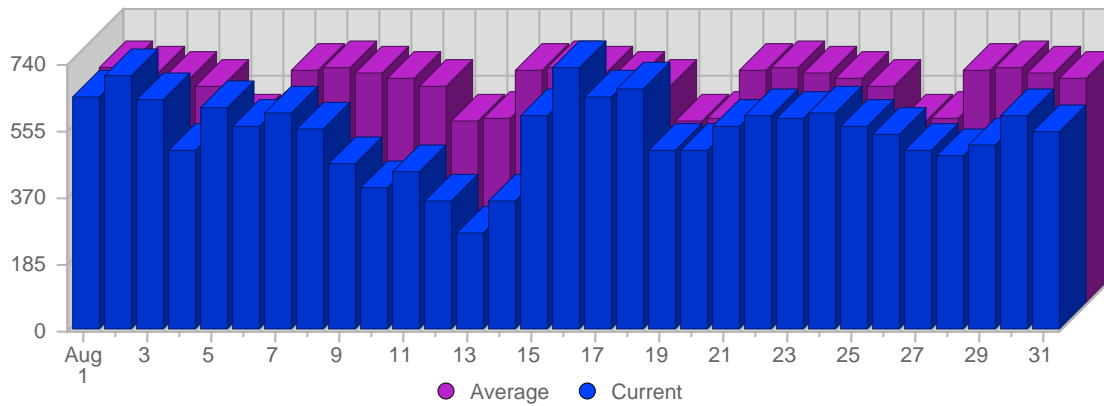

Traffic and Activity > Visits

Report Description

Report Description: Visits during the month of August 2006
 Report Range: Month of August 2006
 Report Scope: Historical Data

Historic Breakdown

Breakdown

Date	Total Visits	Average Visits Historically	Change	Percent of Total Visits
Tue Aug 1st, 2006	648	652.11	+648 ▲	3.84%
Wed Aug 2nd, 2006	708	638.44	+708 ▲	4.20%
Thu Aug 3rd, 2006	640	624.08	+640 ▲	3.80%
Fri Aug 4th, 2006	499	605.17	+499 ▲	2.96%
Sat Aug 5th, 2006	618	505.44	+618 ▲	3.67%
Sun Aug 6th, 2006	569	515.94	+210 ▲	3.37%
Mon Aug 7th, 2006	604	645.08	+50 ▲	3.58%
Tue Aug 8th, 2006	557	652.11	-91 ▼	3.30%
Wed Aug 9th, 2006	459	638.44	-249 ▼	2.72%
Thu Aug 10th, 2006	396	624.08	-244 ▼	2.35%
Fri Aug 11th, 2006	439	605.17	-60 ▼	2.60%
Sat Aug 12th, 2006	360	505.44	-258 ▼	2.14%
Sun Aug 13th, 2006	268	515.94	-301 ▼	1.59%
Mon Aug 14th, 2006	359	645.08	-245 ▼	2.13%
Tue Aug 15th, 2006	598	652.11	+41 ▲	3.55%
Wed Aug 16th, 2006	727	638.44	+268 ▲	4.31%
Thu Aug 17th, 2006	644	624.08	+248 ▲	3.82%
Fri Aug 18th, 2006	668	605.17	+229 ▲	3.96%
Sat Aug 19th, 2006	497	505.44	+137 ▲	2.95%
Sun Aug 20th, 2006	497	515.94	+229 ▲	2.95%
Mon Aug 21st, 2006	564	645.08	+205 ▲	3.35%
Tue Aug 22nd, 2006	597	652.11	-1 ▼	3.54%
Wed Aug 23rd, 2006	589	638.44	-138 ▼	3.49%
Thu Aug 24th, 2006	603	624.08	-41 ▼	3.58%
Fri Aug 25th, 2006	565	605.17	-103 ▼	3.35%
Sat Aug 26th, 2006	544	505.44	+47 ▲	3.23%
Sun Aug 27th, 2006	503	515.94	+6 ▲	2.98%
Mon Aug 28th, 2006	482	645.08	-82 ▼	2.86%
Tue Aug 29th, 2006	513	652.11	-84 ▼	3.04%
Wed Aug 30th, 2006	595	638.44	+6 ▲	3.53%
Thu Aug 31st, 2006	553	624.08	-50 ▼	3.28%
	16,863	17,885		

Traffic and Activity > Page Views

Report Description

Report Description: Page Views during the month of August 2006
 Report Range: Month of August 2006
 Report Scope: Historical Data

Historic Breakdown

Breakdown