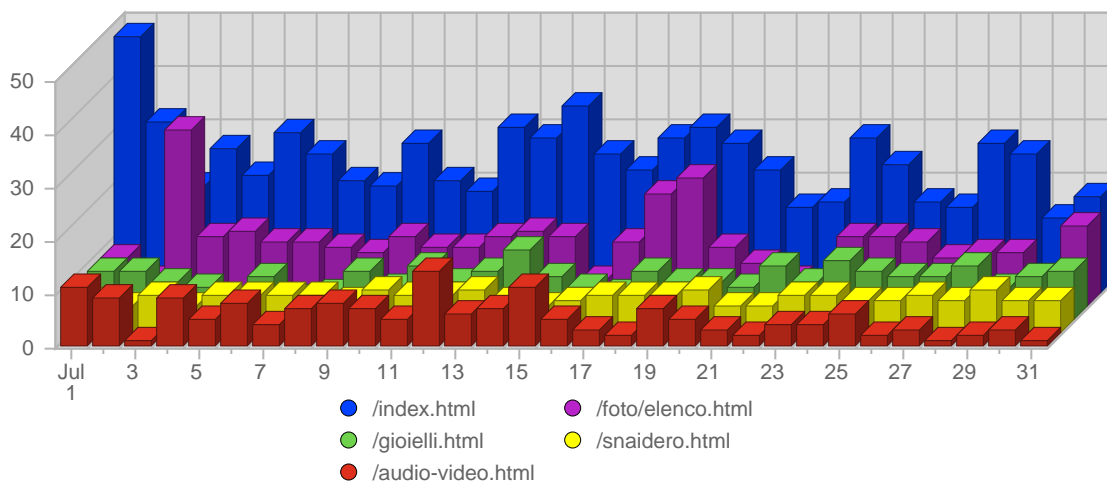

Pages and Content > Pages

Report Description

Report Description: Pages visitors viewed during the month of July 2006
Report Range: Month of July 2006
Report Scope: Historical Data
List Size: 25 of 3073

Breakdown

#	Title & Page	Total Page Views	Average Page Views Historically	Change	Percent of Page Views
1.	/index.html	774	1,040.20	-184 ▼	2.24%
2.	/foto/elenco.html	369	541.92	-116 ▼	1.07%
3.	/gioielli.html	239	32.88	+32 ▲	0.69%
4.	/snaidero.html	202	95.56	-9 ▼	0.58%
5.	/audio-video.html	165	115.84	-7 ▼	0.48%
6.	/home.html	163	255.68	-63 ▼	0.47%
7.	/risultati.html	160	319.80	-365 ▼	0.46%
8.	/foto_capezzone/index.html	144	131.00	+35 ▲	0.42%
9.	/referendum_story.html	127	171.40	-151 ▼	0.37%
10.	/testi.html	125	126.28	-45 ▼	0.36%
11.	/gentili.html	122	82.30	-2 ▼	0.35%
12.	/visibility_gay.html	120	17.88	+18 ▲	0.35%
13.	/link.html	118	128.40	-8 ▼	0.34%
14.	/lista.html	115	90.08	-23 ▼	0.33%
15.	/foto_politica/vg/index.html	112	82.80	-54 ▼	0.32%
16.	/comitato_260305.html	112	203.94	-68 ▼	0.32%
17.	/documenti.html	108	190.00	-3 ▼	0.31%

Continued on Page 2 ...