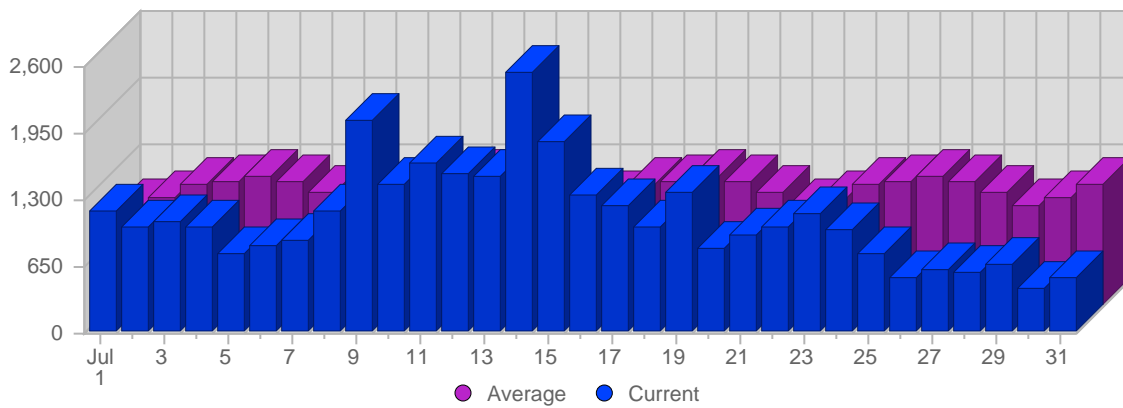

Traffic and Activity > Page Views

Report Description

Report Description: Page Views during the month of July 2006
Report Range: Month of July 2006
Report Scope: Historical Data

Historic Breakdown

Breakdown