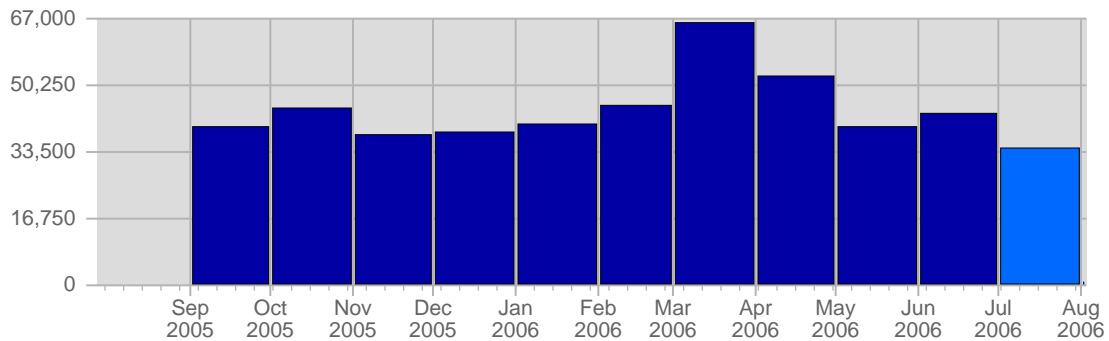

Traffic and Activity > Page Views

Report Description

Report Description: Page Views during the month of July 2006
Report Range: Month of July 2006
Report Scope: Historical Data

Historic Breakdown