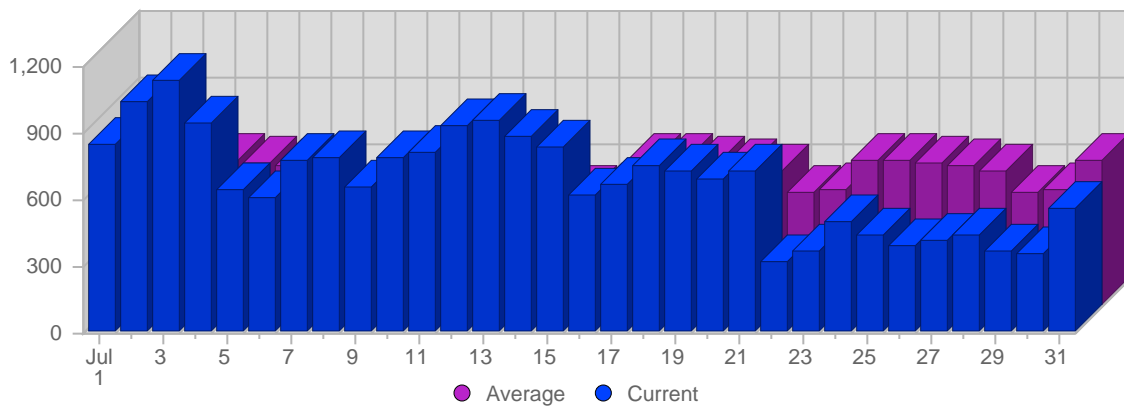

## Traffic and Activity > Visits

### Report Description

Report Description: Visits during the month of July 2006  
 Report Range: Month of July 2006  
 Report Scope: Historical Data

### Breakdown

Date	Total Visits	Average Visits Historically	Change	Percent of Total Visits
Sat Jul 1st, 2006	840	506.78	+840 ▲	4.01%
Sun Jul 2nd, 2006	1,041	520.66	+1,041 ▲	4.97%
Mon Jul 3rd, 2006	1,131	650.96	+1,131 ▲	5.40%
Tue Jul 4th, 2006	936	655.96	+936 ▲	4.47%
Wed Jul 5th, 2006	647	641.34	+647 ▲	3.09%
Thu Jul 6th, 2006	610	627.94	+610 ▲	2.92%
Fri Jul 7th, 2006	775	608.96	+775 ▲	3.70%
Sat Jul 8th, 2006	788	506.78	-52 ▼	3.77%
Sun Jul 9th, 2006	651	520.66	-390 ▼	3.11%
Mon Jul 10th, 2006	787	650.96	-344 ▼	3.76%
Tue Jul 11th, 2006	813	655.96	-123 ▼	3.89%
Wed Jul 12th, 2006	934	641.34	+287 ▲	4.46%
Thu Jul 13th, 2006	956	627.94	+346 ▲	4.57%
Fri Jul 14th, 2006	887	608.96	+112 ▲	4.24%
Sat Jul 15th, 2006	828	506.78	+40 ▲	3.96%
Sun Jul 16th, 2006	616	520.66	-35 ▼	2.94%
Mon Jul 17th, 2006	667	650.96	-120 ▼	3.19%
Tue Jul 18th, 2006	744	655.96	-69 ▼	3.56%
Wed Jul 19th, 2006	721	641.34	-213 ▼	3.45%
Thu Jul 20th, 2006	695	627.94	-261 ▼	3.32%
Fri Jul 21st, 2006	730	608.96	-157 ▼	3.49%
Sat Jul 22nd, 2006	313	506.78	-515 ▼	1.50%
Sun Jul 23rd, 2006	367	520.66	-249 ▼	1.75%
Mon Jul 24th, 2006	497	650.96	-170 ▼	2.38%
Tue Jul 25th, 2006	438	655.96	-306 ▼	2.09%
Wed Jul 26th, 2006	391	641.34	-330 ▼	1.87%
Thu Jul 27th, 2006	413	627.94	-282 ▼	1.97%
Fri Jul 28th, 2006	438	608.96	-292 ▼	2.09%
Sat Jul 29th, 2006	361	506.78	+48 ▲	1.73%
Sun Jul 30th, 2006	359	520.66	-8 ▼	1.72%
Mon Jul 31st, 2006	554	650.96	+57 ▲	2.65%
	20,928	17,885		

## Report Description

Report Description: Pages visitors viewed during the month of July 2006  
 Report Range: Month of July 2006  
 Report Scope: Historical Data  
 List Size: 25 of 3073