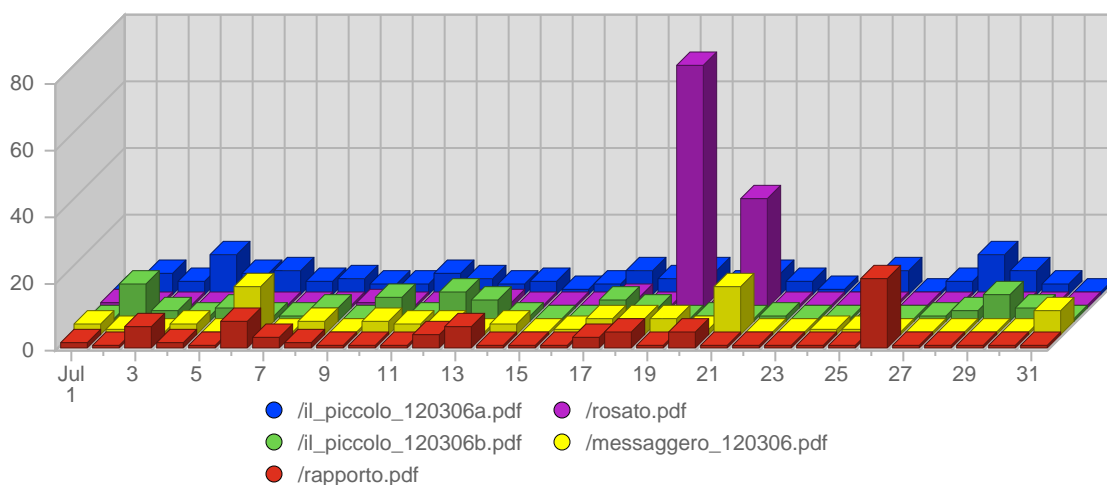

Pages and Content > Media & Downloads

Report Description

Report Description: Downloads during the month of July 2006
Report Range: Month of July 2006
Report Scope: Historical Data
List Size: 25 of 535

Breakdown

#	File	Total Downloads	Average Downloads Historically	Change	Percent of Downloads
1.	/il_piccolo_120306a.pdf	144	235.75	+68 ▲	2.76%
2.	/rosato.pdf	129	368.50	+111 ▲	2.47%
3.	/il_piccolo_120306b.pdf	92	101.00	+48 ▲	1.76%
4.	/messaggero_120306.pdf	89	161.50	+31 ▲	1.71%
5.	/rapporto.pdf	78	25.60	+22 ▲	1.50%
6.	/referendum_pma.pdf	74	73.36	+46 ▲	1.42%
7.	/messaggero_030804.pdf	59	14.74	+24 ▲	1.13%
8.	/trieste_oggi_170704.pdf	51	98.29	+10 ▲	0.98%
9.	/messaggero_050606.pdf	48	-	+12 ▲	0.92%
10.	/messaggero_270406.pdf	47	27.50	-8 ▼	0.90%
11.	/pdl_2003a.pdf	44	20.39	-6 ▼	0.84%
12.	/il_piccolo_070606.pdf	40	-	-1 ▼	0.77%
13.	/dossier_pma.pdf	39	63.13	+5 ▲	0.75%
14.	/il_piccolo_100605a.pdf	37	30.15	-9 ▼	0.71%
15.	/messaggero_170206.pdf	37	21.00	+23 ▲	0.71%
16.	/il_piccolo_021004.pdf	34	21.10	+13 ▲	0.65%
17.	/il_piccolo_240704.pdf	33	20.29	+20 ▲	0.63%

Continued on Page 2 ...