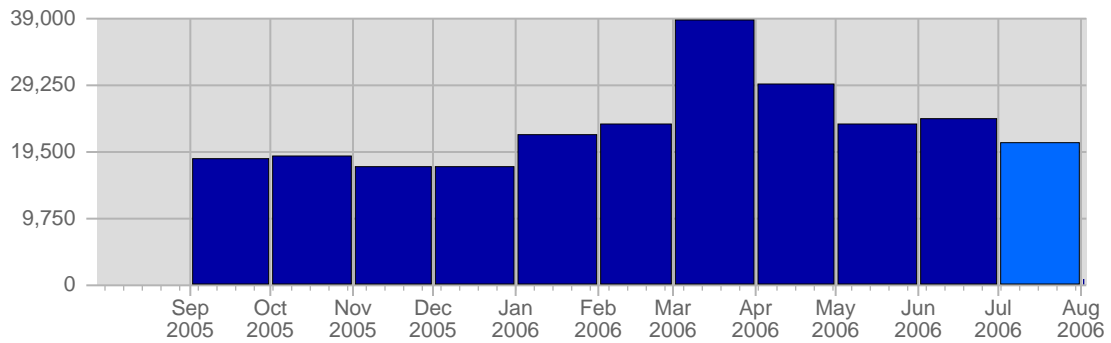

## Traffic and Activity > Visits

### Report Description

Report Description: Visits during the month of July 2006  
 Report Range: Month of July 2006  
 Report Scope: Historical Data

### Historic Breakdown

### Breakdown

Date	Total Visits	Average Visits Historically	Change	Percent of Total Visits
Sat Jul 1st, 2006	840	506.78	+840 ▲	4.01%
Sun Jul 2nd, 2006	1,041	520.66	+1,041 ▲	4.97%
Mon Jul 3rd, 2006	1,131	650.96	+1,131 ▲	5.40%
Tue Jul 4th, 2006	936	655.96	+936 ▲	4.47%
Wed Jul 5th, 2006	647	641.34	+647 ▲	3.09%
Thu Jul 6th, 2006	610	627.94	+610 ▲	2.92%
Fri Jul 7th, 2006	775	608.96	+775 ▲	3.70%
Sat Jul 8th, 2006	788	506.78	-52 ▼	3.77%
Sun Jul 9th, 2006	651	520.66	-390 ▼	3.11%
Mon Jul 10th, 2006	787	650.96	-344 ▼	3.76%
Tue Jul 11th, 2006	813	655.96	-123 ▼	3.89%
Wed Jul 12th, 2006	934	641.34	+287 ▲	4.46%
Thu Jul 13th, 2006	956	627.94	+346 ▲	4.57%
Fri Jul 14th, 2006	887	608.96	+112 ▲	4.24%
Sat Jul 15th, 2006	828	506.78	+40 ▲	3.96%
Sun Jul 16th, 2006	616	520.66	-35 ▼	2.94%
Mon Jul 17th, 2006	667	650.96	-120 ▼	3.19%
Tue Jul 18th, 2006	744	655.96	-69 ▼	3.56%
Wed Jul 19th, 2006	721	641.34	-213 ▼	3.45%
Thu Jul 20th, 2006	695	627.94	-261 ▼	3.32%
Fri Jul 21st, 2006	730	608.96	-157 ▼	3.49%
Sat Jul 22nd, 2006	313	506.78	-515 ▼	1.50%
Sun Jul 23rd, 2006	367	520.66	-249 ▼	1.75%
Mon Jul 24th, 2006	497	650.96	-170 ▼	2.38%
Tue Jul 25th, 2006	438	655.96	-306 ▼	2.09%
Wed Jul 26th, 2006	391	641.34	-330 ▼	1.87%
Thu Jul 27th, 2006	413	627.94	-282 ▼	1.97%
Fri Jul 28th, 2006	438	608.96	-292 ▼	2.09%
Sat Jul 29th, 2006	361	506.78	+48 ▲	1.73%
Sun Jul 30th, 2006	359	520.66	-8 ▼	1.72%
Mon Jul 31st, 2006	554	650.96	+57 ▲	2.65%
	20,928	17,885		