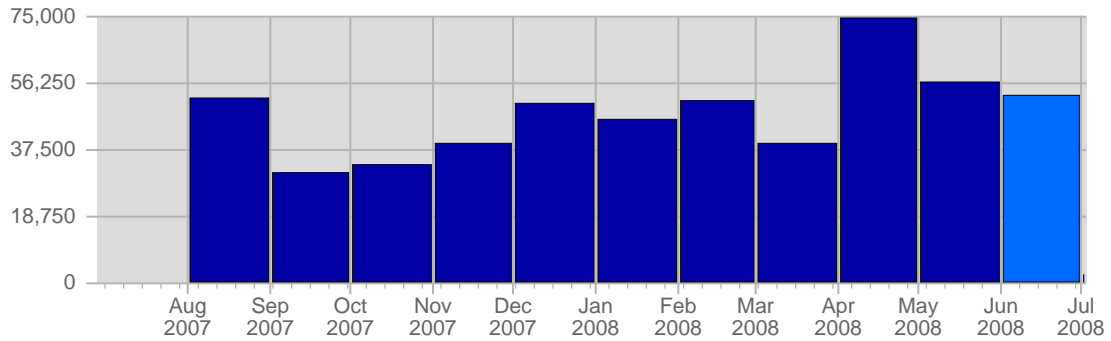

Traffic and Activity > Page Views

Report Description

Report Description: Page Views during the month of June 2008
Report Range: Month of June 2008
Report Scope: Historical Data

Historic Breakdown