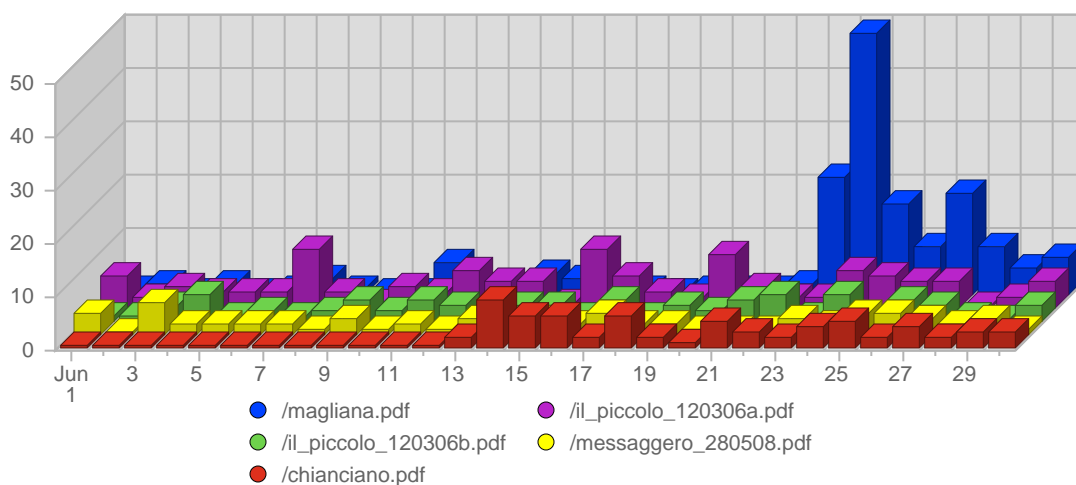

Pages and Content > Media & Downloads

Report Description

Report Description: Downloads during the month of June 2008
Report Range: Month of June 2008
Report Scope: Historical Data
List Size: 25 of 762

Breakdown

#	File	Total Downloads	Average Downloads Historically	Change	Percent of Downloads
1.	/magliana.pdf	167	34,35	+126 ▲	1,45%
2.	/il_piccolo_120306a.pdf	131	231,74	-37 ▼	1,14%
3.	/il_piccolo_120306b.pdf	74	104,47	-6 ▼	0,64%
4.	/messaggero_280508.pdf	68	34,00	+67 ▲	0,59%
5.	/chianciano.pdf	67	-	+67 ▲	0,58%
6.	/il_piccolo_010608.pdf	67	-	+67 ▲	0,58%
7.	/messaggero_120306.pdf	60	86,28	-13 ▼	0,52%
8.	/il_piccolo_100605a.pdf	60	57,67	-9 ▼	0,52%
9.	/pubblica_amministrazione.pdf	58	60,06	-25 ▼	0,51%
10.	/messaggero_220608.pdf	56	-	+56 ▲	0,49%
11.	/statistiche_0508.pdf	56	-	+56 ▲	0,49%
12.	/trieste_oggi_170704.pdf	56	30,44	0 ▬	0,49%
13.	/il_piccolo_220608.pdf	50	-	+50 ▲	0,44%
14.	/270508c.pdf	47	23,50	+11 ▲	0,41%
15.	/pdl_2003a.pdf	46	25,50	-9 ▼	0,40%
16.	/messaggero_200904.pdf	45	24,44	-2 ▼	0,39%
17.	/il_piccolo_290707.pdf	42	37,08	-13 ▼	0,37%

Continued on Page 2 ...