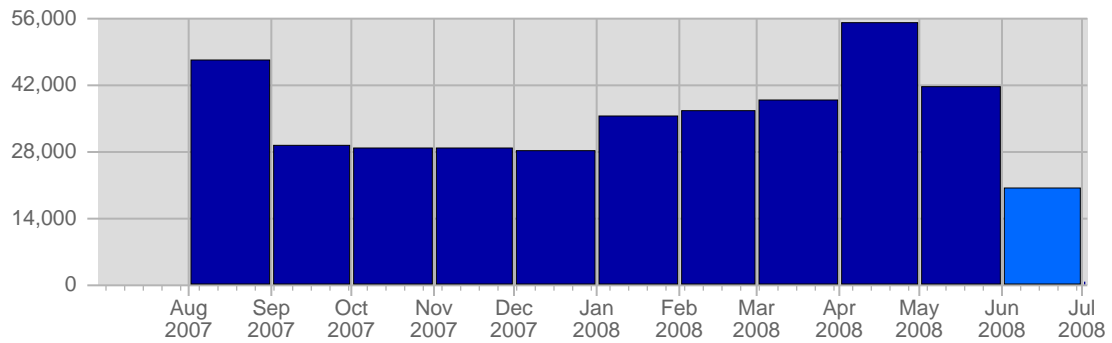

Traffic and Activity > Visits

Report Description

Report Description: Visits during the month of June 2008
Report Range: Month of June 2008
Report Scope: Historical Data

Historic Breakdown