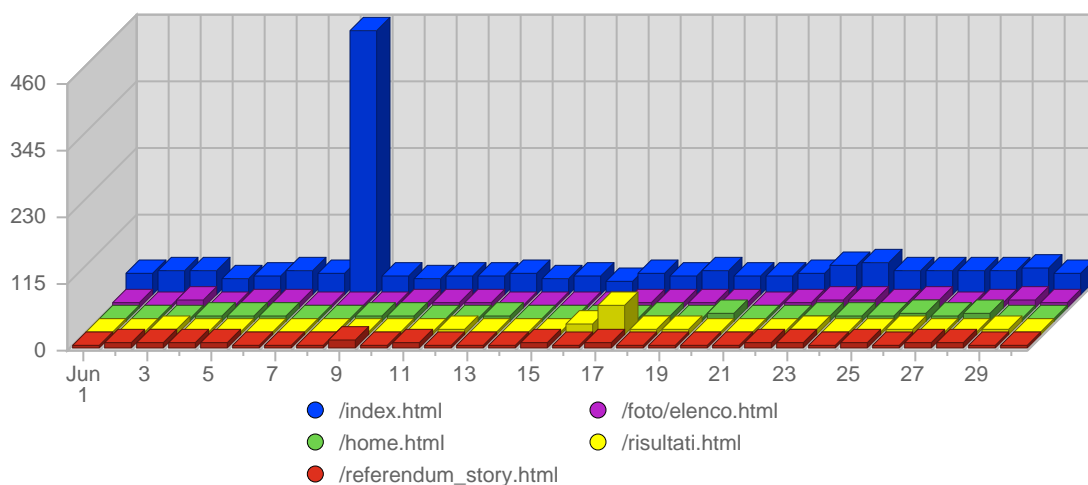

Pages and Content > Pages

Report Description

Report Description: Pages visitors viewed during the month of June 2008
Report Range: Month of June 2008
Report Scope: Historical Data
List Size: 25 of 2992

Breakdown

#	Title & Page	Total Page Views	Average Page Views Historically	Change	Percent of Page Views
1.	/index.html	1,532	1,449,53	+318 ▲	2,91%
2.	/foto/elenco.html	244	332,63	-67 ▼	0,46%
3.	/home.html	226	203,21	+13 ▲	0,43%
4.	/risultati.html	223	270,67	+41 ▲	0,42%
5.	/referendum_story.html	190	234,21	-43 ▼	0,36%
6.	/documenti.html	179	160,79	+4 ▲	0,34%
7.	/gentili.html	166	124,84	+17 ▲	0,32%
8.	/trasparenza.html	160	134,67	-84 ▼	0,30%
9.	/osimo.html	155	110,26	+22 ▲	0,30%
10.	/comitato_260305.html	146	130,89	+17 ▲	0,28%
11.	/audio-video.html	143	151,26	-38 ▼	0,27%
12.	/foto_vasco/index.html	131	70,58	+49 ▲	0,25%
13.	/miliardari.html	130	101,44	-294 ▼	0,25%
14.	/mendizza_150106.html	127	58,17	+30 ▲	0,24%
15.	/snaidero.html	117	119,83	-20 ▼	0,22%
16.	/link.html	109	118,79	-11 ▼	0,21%
17.	/rxfvfg.html	106	154,46	-24 ▼	0,20%

Continued on Page 2 ...