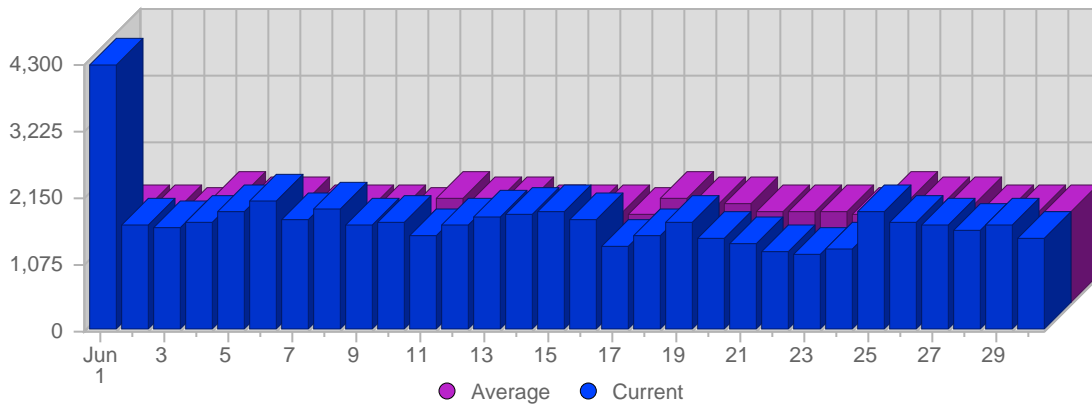

Traffic and Activity > Page Views

Report Description

Report Description: Page Views during the month of June 2008
Report Range: Month of June 2008
Report Scope: Historical Data

Historic Breakdown

Breakdown