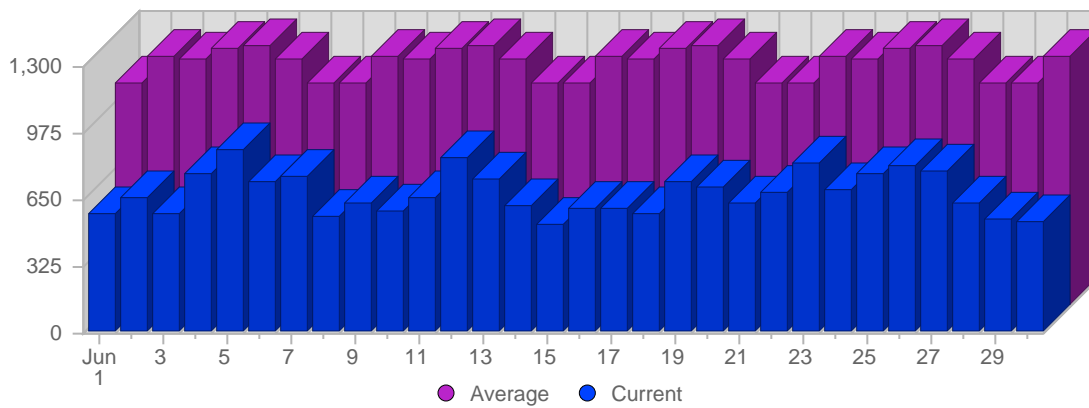

Traffic and Activity > Visits

Report Description

Report Description: Visits during the month of June 2008
Report Range: Month of June 2008
Report Scope: Historical Data

Historic Breakdown

Breakdown