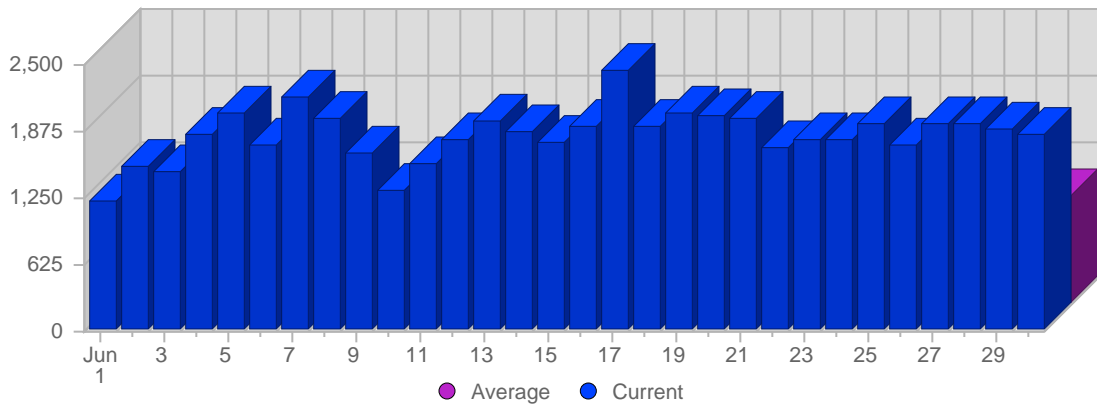

Traffic and Activity > Visits

Report Description

Report Description: Visits during the month of June 2007
 Report Range: Month of June 2007
 Report Scope: Historical Data

Historic Breakdown

Breakdown

Date	Total Visits	Average Visits Historically	Change	Percent of Total Visits
Fri Jun 1st, 2007	1,224	1,125,50	+1,224 ▲	2,23%
Sat Jun 2nd, 2007	1,533	1,002,61	+1,533 ▲	2,80%
Sun Jun 3rd, 2007	1,480	976,64	+227 ▲	2,70%
Mon Jun 4th, 2007	1,834	1,027,07	+326 ▲	3,34%
Tue Jun 5th, 2007	2,025	1,129,57	+650 ▲	3,69%
Wed Jun 6th, 2007	1,740	1,181,29	+238 ▲	3,17%
Thu Jun 7th, 2007	2,187	1,204,11	+646 ▲	3,99%
Fri Jun 8th, 2007	1,986	1,125,50	+762 ▲	3,62%
Sat Jun 9th, 2007	1,657	1,002,61	+124 ▲	3,02%
Sun Jun 10th, 2007	1,313	976,64	-167 ▼	2,39%
Mon Jun 11th, 2007	1,556	1,027,07	-278 ▼	2,84%
Tue Jun 12th, 2007	1,792	1,129,57	-233 ▼	3,27%
Wed Jun 13th, 2007	1,974	1,181,29	+234 ▲	3,60%
Thu Jun 14th, 2007	1,874	1,204,11	-313 ▼	3,42%
Fri Jun 15th, 2007	1,769	1,125,50	-217 ▼	3,23%
Sat Jun 16th, 2007	1,904	1,002,61	+247 ▲	3,47%
Sun Jun 17th, 2007	2,447	976,64	+1,134 ▲	4,46%
Mon Jun 18th, 2007	1,924	1,027,07	+368 ▲	3,51%
Tue Jun 19th, 2007	2,037	1,129,57	+245 ▲	3,71%
Wed Jun 20th, 2007	2,017	1,181,29	+43 ▲	3,68%
Thu Jun 21st, 2007	1,997	1,204,11	+123 ▲	3,64%
Fri Jun 22nd, 2007	1,720	1,125,50	-49 ▼	3,14%
Sat Jun 23rd, 2007	1,785	1,002,61	-119 ▼	3,26%
Sun Jun 24th, 2007	1,793	976,64	-654 ▼	3,27%
Mon Jun 25th, 2007	1,932	1,027,07	+8 ▲	3,52%
Tue Jun 26th, 2007	1,742	1,129,57	-295 ▼	3,18%
Wed Jun 27th, 2007	1,947	1,181,29	-70 ▼	3,55%
Thu Jun 28th, 2007	1,936	1,204,11	-61 ▼	3,53%
Fri Jun 29th, 2007	1,886	1,125,50	+166 ▲	3,44%
Sat Jun 30th, 2007	1,835	1,002,61	+50 ▲	3,35%
	54,846	14,761		