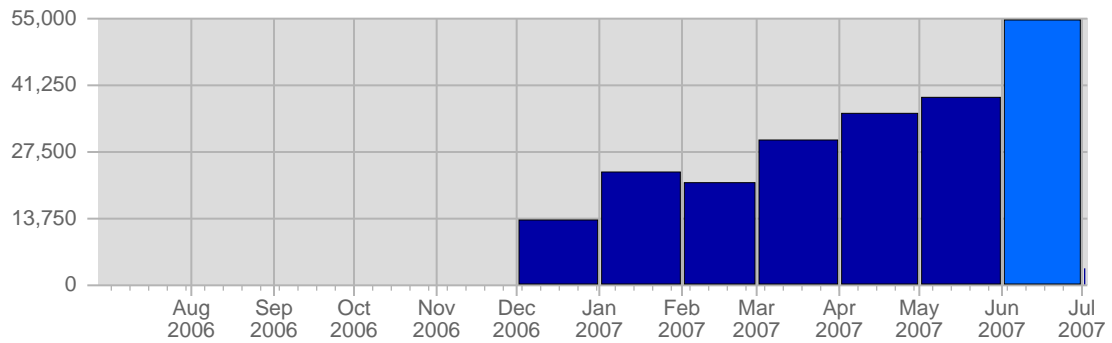

Traffic and Activity > Visits

Report Description

Report Description: Visits during the month of June 2007
Report Range: Month of June 2007
Report Scope: Historical Data

Historic Breakdown