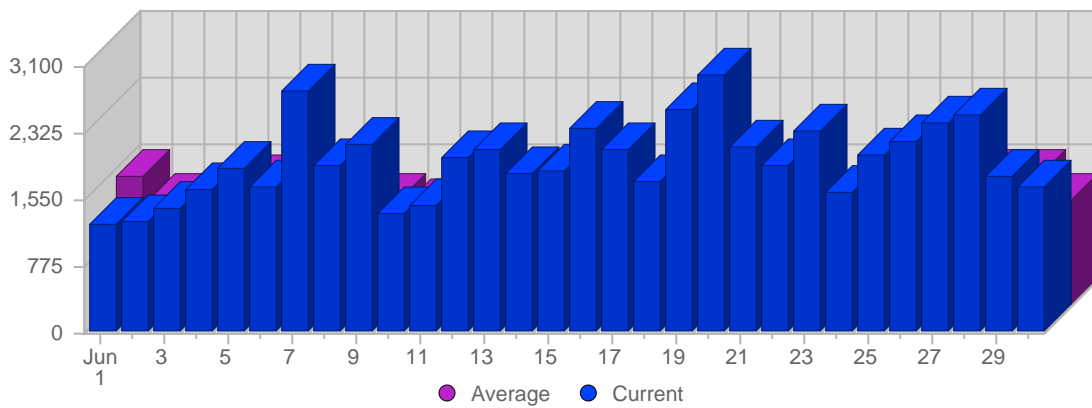

Date	Total Page Views	Average Page Views Historically	Change	Percent of Total Page Views
Fri Jun 1st, 2007	1,270	1,494,21	+1,270 ▲	2,13%
Sat Jun 2nd, 2007	1,301	1,229,86	+1,301 ▲	2,18%
Sun Jun 3rd, 2007	1,435	1,168,18	-21 ▼	2,41%
Mon Jun 4th, 2007	1,664	1,289,36	-161 ▼	2,79%
Tue Jun 5th, 2007	1,906	1,445,54	+356 ▲	3,20%
Wed Jun 6th, 2007	1,685	1,412,14	-629 ▼	2,83%
Thu Jun 7th, 2007	2,793	1,515,79	+1,065 ▲	4,69%
Fri Jun 8th, 2007	1,946	1,494,21	+676 ▲	3,27%
Sat Jun 9th, 2007	2,181	1,229,86	+880 ▲	3,66%
Sun Jun 10th, 2007	1,392	1,168,18	-43 ▼	2,34%
Mon Jun 11th, 2007	1,481	1,289,36	-183 ▼	2,49%
Tue Jun 12th, 2007	2,042	1,445,54	+136 ▲	3,43%
Wed Jun 13th, 2007	2,114	1,412,14	+429 ▲	3,55%
Thu Jun 14th, 2007	1,858	1,515,79	-935 ▼	3,12%
Fri Jun 15th, 2007	1,860	1,494,21	-86 ▼	3,12%
Sat Jun 16th, 2007	2,381	1,229,86	+200 ▲	3,00%
Sun Jun 17th, 2007	2,137	1,168,18	+745 ▲	3,59%
Mon Jun 18th, 2007	1,749	1,289,36	+268 ▲	2,94%
Tue Jun 19th, 2007	2,598	1,445,54	+556 ▲	4,36%
Wed Jun 20th, 2007	3,004	1,412,14	+890 ▲	5,04%
Thu Jun 21st, 2007	2,164	1,515,79	+306 ▲	3,63%
Fri Jun 22nd, 2007	1,936	1,494,21	+76 ▲	3,25%
Sat Jun 23rd, 2007	2,328	1,229,86	-53 ▼	3,91%
Sun Jun 24th, 2007	1,618	1,168,18	-519 ▼	2,72%
Mon Jun 25th, 2007	2,051	1,289,36	+302 ▲	3,44%
Tue Jun 26th, 2007	2,228	1,445,54	-370 ▼	3,74%
Wed Jun 27th, 2007	2,437	1,412,14	-567 ▼	4,09%
Thu Jun 28th, 2007	2,522	1,515,79	+358 ▲	4,23%
Fri Jun 29th, 2007	1,807	1,494,21	-129 ▼	3,03%
Sat Jun 30th, 2007	1,676	1,229,86	-652 ▼	2,81%
	59,564	36,371		