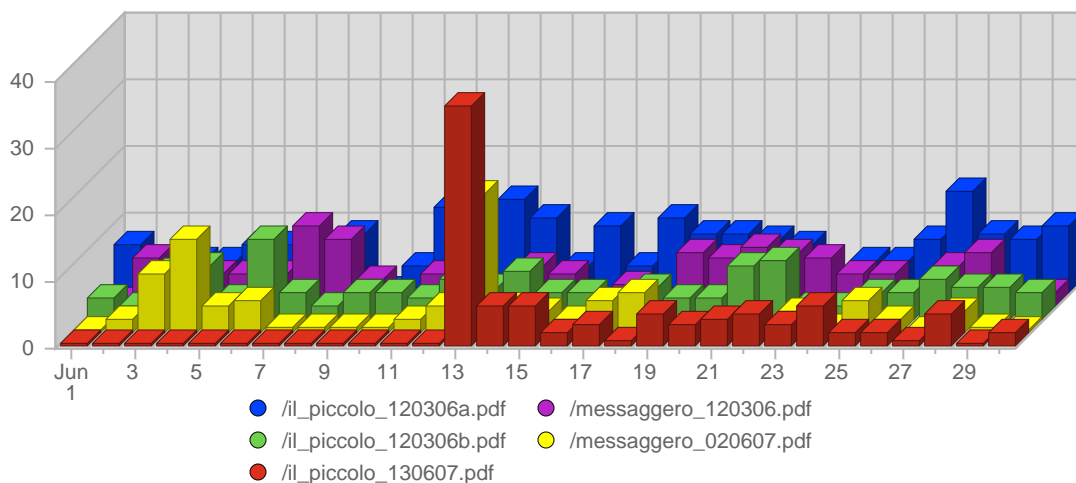

Pages and Content > Media & Downloads

Report Description

Report Description: Downloads during the month of June 2007
Report Range: Month of June 2007
Report Scope: Historical Data
List Size: 25 of 620

Breakdown

#	File	Total Downloads	Average Downloads Historically	Change	Percent of Downloads
1.	/il_piccolo_120306a.pdf	226	220,50	-25 ▼	2,06%
2.	/messaggero_120306.pdf	149	110,83	+2 ▲	1,36%
3.	/il_piccolo_120306b.pdf	140	105,17	-12 ▼	1,28%
4.	/messaggero_020607.pdf	102	-	+102 ▲	0,93%
5.	/il_piccolo_130607.pdf	92	-	+92 ▲	0,84%
6.	/locandina_survive.pdf	71	35,50	-53 ▼	0,65%
7.	/messaggero_260507.pdf	71	35,50	+42 ▲	0,65%
8.	/il_piccolo_050607.pdf	66	-	+66 ▲	0,60%
9.	/comunicato_290507.pdf	66	33,00	+50 ▲	0,60%
10.	/messaggero_040607.pdf	62	-	+62 ▲	0,57%
11.	/messaggero_230607.pdf	55	-	+55 ▲	0,50%
12.	/il_piccolo_270306.pdf	52	10,83	+22 ▲	0,47%
13.	/il_piccolo_300605.pdf	52	16,83	+35 ▲	0,47%
14.	/riformista_210607.pdf	50	-	+50 ▲	0,46%
15.	/il_piccolo_310505.pdf	48	26,83	+23 ▲	0,44%
16.	/messaggero_030804.pdf	47	24,86	+13 ▲	0,43%
17.	/il_piccolo_150306.pdf	47	21,67	+18 ▲	0,43%

Continued on Page 2 ...