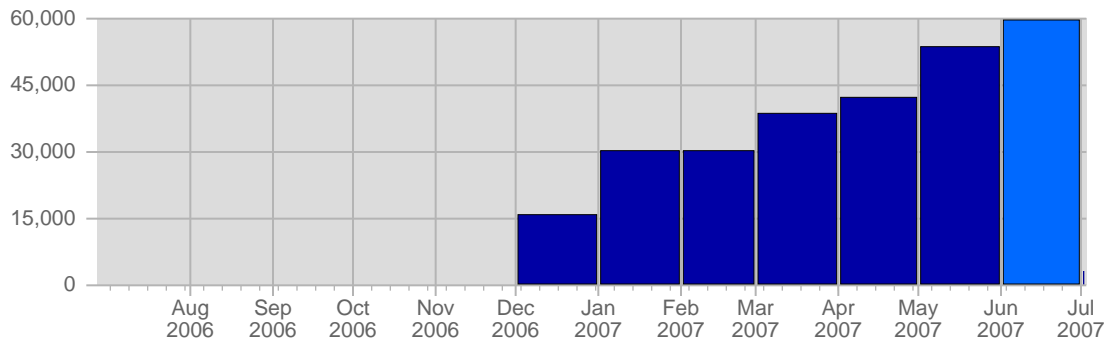

Traffic and Activity > Page Views

Report Description

Report Description: Page Views during the month of June 2007
 Report Range: Month of June 2007
 Report Scope: Historical Data

Historic Breakdown

Breakdown

Date	Total Page Views	Average Page Views Historically	Change	Percent of Total Page Views
Fri Jun 1st, 2007	1,270	1,494,21	+1,270 ▲	2,13%
Sat Jun 2nd, 2007	1,301	1,229,86	+1,301 ▲	2,18%
Sun Jun 3rd, 2007	1,435	1,168,18	-21 ▼	2,41%
Mon Jun 4th, 2007	1,664	1,289,36	-161 ▼	2,79%
Tue Jun 5th, 2007	1,906	1,445,54	+356 ▲	3,20%
Wed Jun 6th, 2007	1,685	1,412,14	-629 ▼	2,83%
Thu Jun 7th, 2007	2,793	1,515,79	+1,065 ▲	4,69%
Fri Jun 8th, 2007	1,946	1,494,21	+676 ▲	3,27%
Sat Jun 9th, 2007	2,181	1,229,86	+880 ▲	3,66%
Sun Jun 10th, 2007	1,392	1,168,18	-43 ▼	2,34%
Mon Jun 11th, 2007	1,481	1,289,36	-183 ▼	2,49%
Tue Jun 12th, 2007	2,042	1,445,54	+136 ▲	3,43%
Wed Jun 13th, 2007	2,114	1,412,14	+429 ▲	3,55%
Thu Jun 14th, 2007	1,858	1,515,79	-935 ▼	3,12%
Fri Jun 15th, 2007	1,860	1,494,21	-86 ▼	3,12%
Sat Jun 16th, 2007	2,381	1,229,86	+200 ▲	3,00%
Sun Jun 17th, 2007	2,137	1,168,18	+745 ▲	3,59%
Mon Jun 18th, 2007	1,749	1,289,36	+268 ▲	2,94%
Tue Jun 19th, 2007	2,598	1,445,54	+556 ▲	4,36%
Wed Jun 20th, 2007	3,004	1,412,14	+890 ▲	5,04%
Thu Jun 21st, 2007	2,164	1,515,79	+306 ▲	3,63%
Fri Jun 22nd, 2007	1,936	1,494,21	+76 ▲	3,25%
Sat Jun 23rd, 2007	2,328	1,229,86	-53 ▼	3,91%
Sun Jun 24th, 2007	1,618	1,168,18	-519 ▼	2,72%
Mon Jun 25th, 2007	2,051	1,289,36	+302 ▲	3,44%
Tue Jun 26th, 2007	2,228	1,445,54	-370 ▼	3,74%
Wed Jun 27th, 2007	2,437	1,412,14	-567 ▼	4,09%
Thu Jun 28th, 2007	2,522	1,515,79	+358 ▲	4,23%
Fri Jun 29th, 2007	1,807	1,494,21	-129 ▼	3,03%
Sat Jun 30th, 2007	1,676	1,229,86	-652 ▼	2,81%
	59,564	36,371		