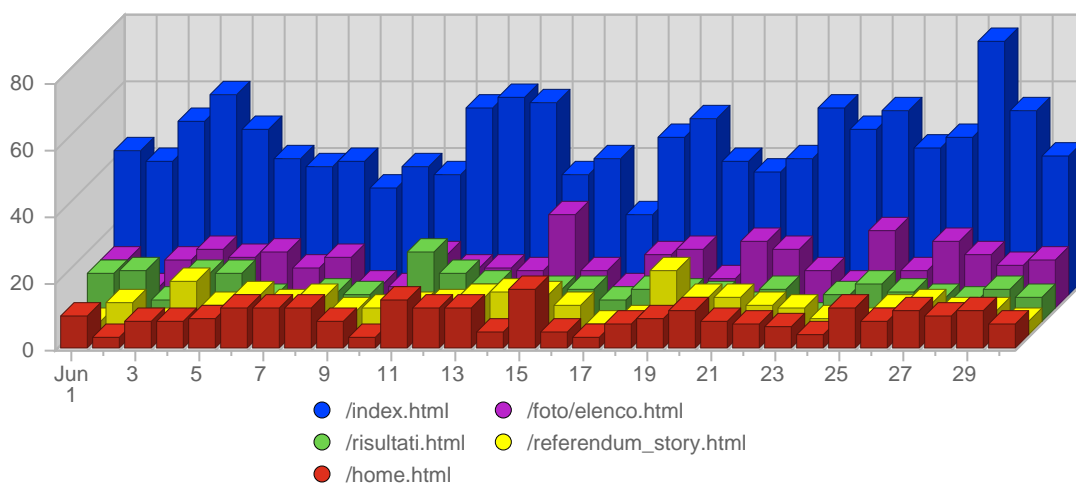

Pages and Content > Pages

Report Description

Report Description: Pages visitors viewed during the month of June 2007
Report Range: Month of June 2007
Report Scope: Historical Data
List Size: 25 of 2949

Breakdown

#	Title & Page	Total Page Views	Average Page Views Historically	Change	Percent of Page Views
1.	/index.html	1,387	995,71	+100 ▲	2,33%
2.	/foto/elenco.html	416	358,50	+2 ▲	0,70%
3.	/risultati.html	275	219,14	-286 ▼	0,46%
4.	/referendum_story.html	266	182,43	-21 ▼	0,45%
5.	/home.html	265	186,14	+41 ▲	0,45%
6.	/audio-video.html	216	132,29	+42 ▲	0,36%
7.	/gentili.html	206	120,71	+53 ▲	0,35%
8.	/link.html	202	112,71	+53 ▲	0,34%
9.	/foto_vasco/index.html	189	80,57	+103 ▲	0,32%
10.	/comitato_260305.html	186	99,50	+22 ▲	0,31%
11.	/documenti.html	181	131,14	-23 ▼	0,30%
12.	/testi.html	153	110,29	-28 ▼	0,26%
13.	/foto_capezzone/index.html	153	78,57	+53 ▲	0,26%
14.	/articoli_fvg.html	148	82,57	+13 ▲	0,25%
15.	/comunicato_120607.html	145	-	+145 ▲	0,24%
16.	/comunicati_fvg1.html	141	82,14	+4 ▲	0,24%
17.	/snaidero.html	140	102,14	+25 ▲	0,24%

Continued on Page 2 ...