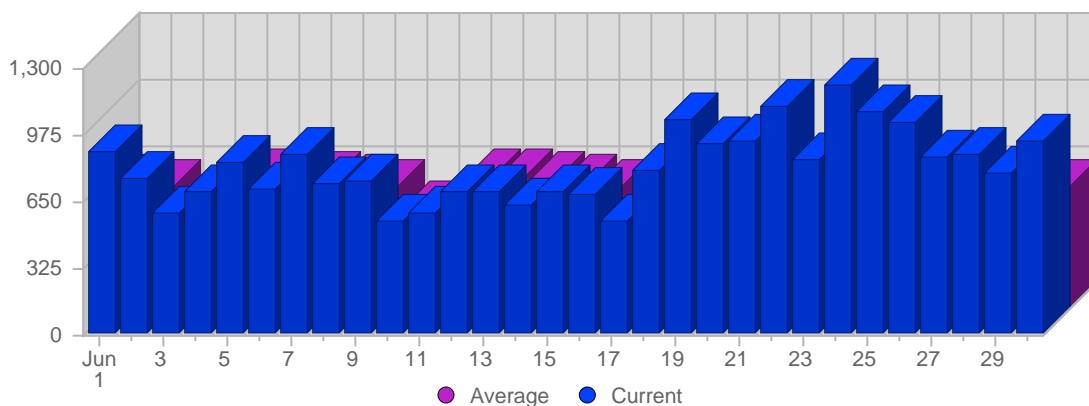

Traffic and Activity > Visits

Report Description

Report Description: Visits during the month of June 2006
Report Range: Month of June 2006
Report Scope: Historical Data

Historic Breakdown

Breakdown

| Date | Total Visits | Average Visits Historically | Change | Percent of Total Visits |
|--------------------|--------------|-----------------------------|--------|-------------------------|
| Thu Jun 1st, 2006 | 886 | 617.56 | +886 ▲ | 3.64% |
| Fri Jun 2nd, 2006 | 756 | 597.37 | +756 ▲ | 3.10% |
| Sat Jun 3rd, 2006 | 595 | 492.40 | +595 ▲ | 2.44% |
| Sun Jun 4th, 2006 | 701 | 504.83 | +120 ▲ | 2.88% |
| Mon Jun 5th, 2006 | 842 | 637.00 | -365 ▼ | 3.46% |
| Tue Jun 6th, 2006 | 705 | 645.84 | -682 ▼ | 2.89% |
| Wed Jun 7th, 2006 | 871 | 632.73 | -117 ▼ | 3.57% |
| Thu Jun 8th, 2006 | 729 | 617.56 | -157 ▼ | 2.99% |
| Fri Jun 9th, 2006 | 744 | 597.37 | -12 ▼ | 3.05% |
| Sat Jun 10th, 2006 | 547 | 492.40 | -48 ▼ | 2.25% |
| Sun Jun 11th, 2006 | 585 | 504.83 | -116 ▼ | 2.40% |
| Mon Jun 12th, 2006 | 691 | 637.00 | -151 ▼ | 2.84% |
| Tue Jun 13th, 2006 | 693 | 645.84 | -12 ▼ | 2.84% |
| Wed Jun 14th, 2006 | 628 | 632.73 | -243 ▼ | 2.58% |
| Thu Jun 15th, 2006 | 691 | 617.56 | -38 ▼ | 2.84% |
| Fri Jun 16th, 2006 | 679 | 597.37 | -65 ▼ | 2.79% |
| Sat Jun 17th, 2006 | 554 | 492.40 | +7 ▲ | 2.27% |
| Sun Jun 18th, 2006 | 794 | 504.83 | +209 ▲ | 3.26% |
| Mon Jun 19th, 2006 | 1,052 | 637.00 | +361 ▲ | 4.32% |
| Tue Jun 20th, 2006 | 932 | 645.84 | +239 ▲ | 3.83% |
| Wed Jun 21st, 2006 | 938 | 632.73 | +310 ▲ | 3.85% |
| Thu Jun 22nd, 2006 | 1,114 | 617.56 | +423 ▲ | 4.57% |
| Fri Jun 23rd, 2006 | 847 | 597.37 | +168 ▲ | 3.48% |
| Sat Jun 24th, 2006 | 1,213 | 492.40 | +659 ▲ | 4.98% |
| Sun Jun 25th, 2006 | 1,084 | 504.83 | +290 ▲ | 4.45% |
| Mon Jun 26th, 2006 | 1,030 | 637.00 | -22 ▼ | 4.23% |
| Tue Jun 27th, 2006 | 870 | 645.84 | -62 ▼ | 3.57% |
| Wed Jun 28th, 2006 | 875 | 632.73 | -63 ▼ | 3.59% |
| Thu Jun 29th, 2006 | 781 | 617.56 | -333 ▼ | 3.21% |
| Fri Jun 30th, 2006 | 942 | 597.37 | +95 ▲ | 3.87% |
| | 24,369 | 17,885 | | |