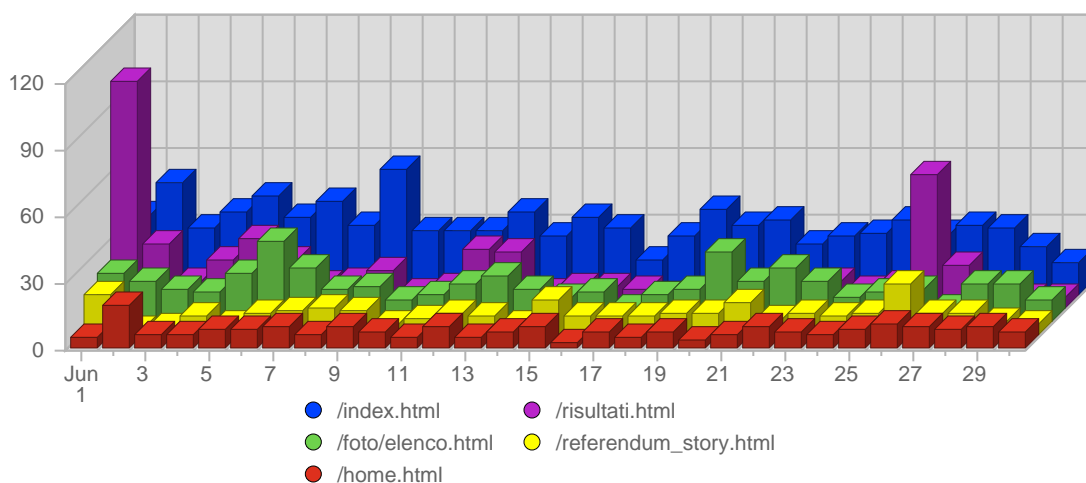

Pages and Content > Pages

Report Description

Report Description: Pages visitors viewed during the month of June 2006
Report Range: Month of June 2006
Report Scope: Historical Data
List Size: 25 of 3086

Breakdown

#	Title & Page	Total Page Views	Average Page Views Historically	Change	Percent of Page Views
1.	/index.html	958	1,043.63	-297 ▼	2.22%
2.	/risultati.html	525	311.25	-961 ▼	1.21%
3.	/foto/elenco.html	485	544.29	-213 ▼	1.12%
4.	/referendum_story.html	278	166.96	+77 ▲	0.64%
5.	/home.html	226	256.92	+21 ▲	0.52%
6.	/snaidero.html	211	90.75	+48 ▲	0.49%
7.	/gioielli.html	207	25.63	-42 ▼	0.48%
8.	/comitato_260305.html	180	205.53	+26 ▲	0.42%
9.	/audio-video.html	172	113.50	+5 ▲	0.40%
10.	/testi.html	170	124.46	+33 ▲	0.39%
11.	/foto_politica/vg/index.html	166	79.33	+47 ▲	0.38%
12.	/elenco_referendum.html	161	70.79	+115 ▲	0.37%
13.	/lista.html	138	88.08	-58 ▼	0.32%
14.	/link.html	126	128.50	+19 ▲	0.29%
15.	/gentili.html	124	80.41	-73 ▼	0.29%
16.	/referendum_votati.html	121	92.77	+41 ▲	0.28%
17.	/documenti.html	111	193.29	-46 ▼	0.26%

Continued on Page 2 ...