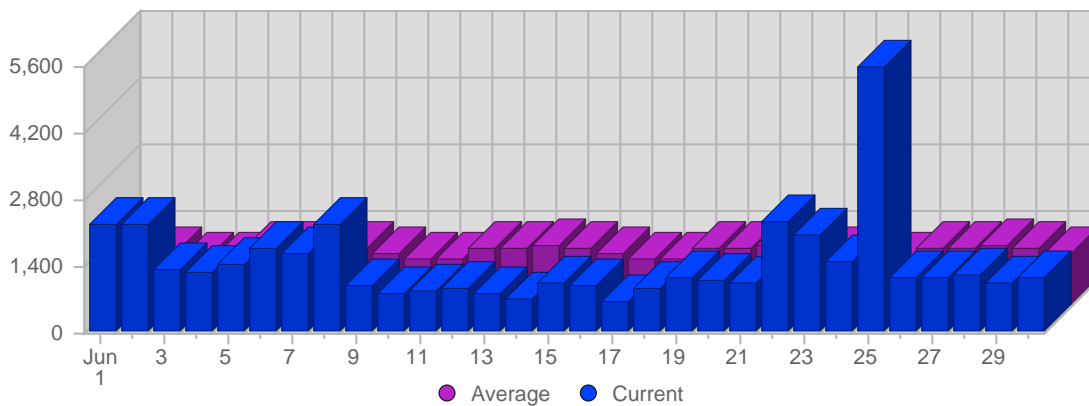

Traffic and Activity > Page Views

Report Description

Report Description: Page Views during the month of June 2006
 Report Range: Month of June 2006
 Report Scope: Historical Data

Historic Breakdown

Breakdown