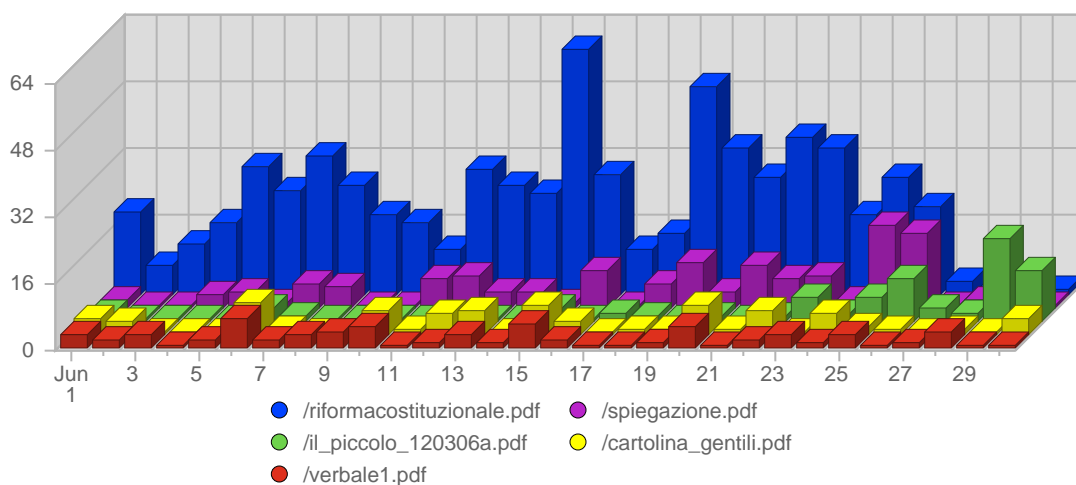

Pages and Content > Media & Downloads

Report Description

Report Description: Downloads during the month of June 2006
Report Range: Month of June 2006
Report Scope: Historical Data
List Size: 25 of 484

Breakdown

#	File	Total Downloads	Average Downloads Historically	Change	Percent of Downloads
1.	/riformacostituzionale.pdf	671	48.14	+475 ▲	10.63%
2.	/spiegazione.pdf	142	41.39	+130 ▲	2.25%
3.	/il_piccolo_120306a.pdf	76	289.00	-47 ▼	1.20%
4.	/cartolina_gentili.pdf	73	39.00	-5 ▼	1.16%
5.	/verbale1.pdf	64	25.39	+25 ▲	1.01%
6.	/il_piccolo_070605b.pdf	58	23.17	+5 ▲	0.92%
7.	/messaggero_120306.pdf	58	196.00	-4 ▼	0.92%
8.	/rapporto.pdf	56	24.33	-27 ▼	0.89%
9.	/messaggero_270406.pdf	55	-	-29 ▼	0.87%
10.	/il_piccolo_100405.pdf	53	32.43	+27 ▲	0.84%
11.	/pdl_2003a.pdf	50	19.05	+11 ▲	0.79%
12.	/help_supplemento_0305.pdf	49	72.73	+24 ▲	0.78%
13.	/il_piccolo_100605a.pdf	46	28.83	+6 ▲	0.73%
14.	/il_piccolo_080605b.pdf	45	37.83	+2 ▲	0.71%
15.	/il_piccolo_120306b.pdf	44	120.00	-22 ▼	0.70%
16.	/audio/droga_050406.mp3	41	22.50	-4 ▼	0.65%
17.	/trieste_oggi_170704.pdf	41	100.78	-11 ▼	0.65%

Continued on Page 2 ...