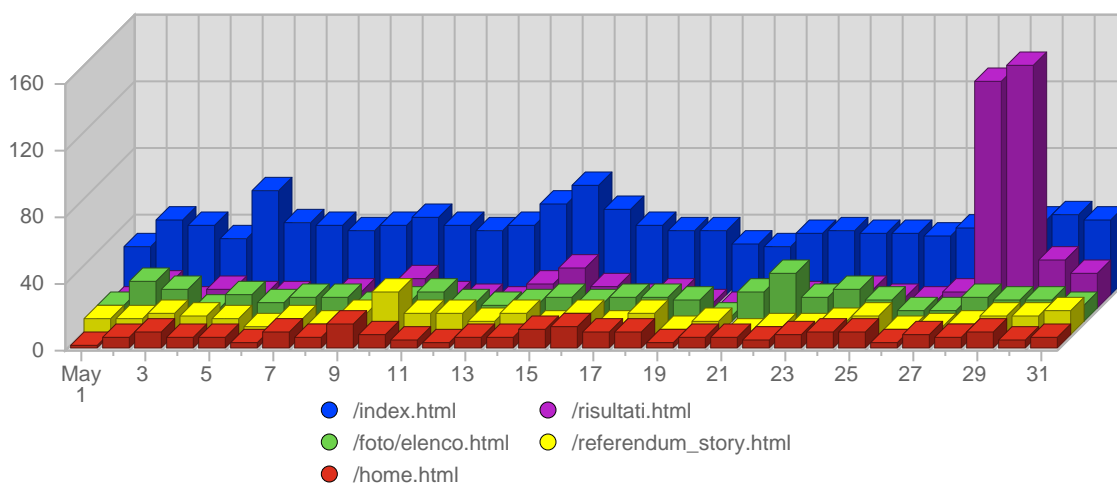

Pages and Content > Pages

Report Description

Report Description: Pages visitors viewed during the month of May 2007
Report Range: Month of May 2007
Report Scope: Historical Data
List Size: 25 of 3115

Breakdown

#	Title & Page	Total Page Views	Average Page Views Historically	Change	Percent of Page Views
1.	/index.html	1,287	859,20	+85 ▲	2,41%
2.	/risultati.html	561	139,60	+394 ▲	1,05%
3.	/foto/elenco.html	414	347,40	-82 ▼	0,78%
4.	/referendum_story.html	287	144,80	+123 ▲	0,54%
5.	/home.html	224	162,80	-13 ▼	0,42%
6.	/documenti.html	204	106,60	+59 ▲	0,38%
7.	/testi.html	181	87,60	+14 ▲	0,34%
8.	/audio-video.html	174	107,20	-5 ▼	0,33%
9.	/comitato_260305.html	164	86,60	+59 ▲	0,31%
10.	/gentili.html	153	97,20	+27 ▲	0,29%
11.	/programmi_elettorali.html	149	113,40	-117 ▼	0,28%
12.	/link.html	149	87,60	+36 ▲	0,28%
13.	/documenti_fvg.html	149	59,60	+50 ▲	0,28%
14.	/comunicati_fvg1.html	137	59,40	+42 ▲	0,26%
15.	/articoli_fvg.html	135	59,00	+44 ▲	0,25%
16.	/mendizza_150106.html	122	40,60	+47 ▲	0,23%
17.	/foto_pipi/index.html	116	67,20	+27 ▲	0,22%

Continued on Page 2 ...