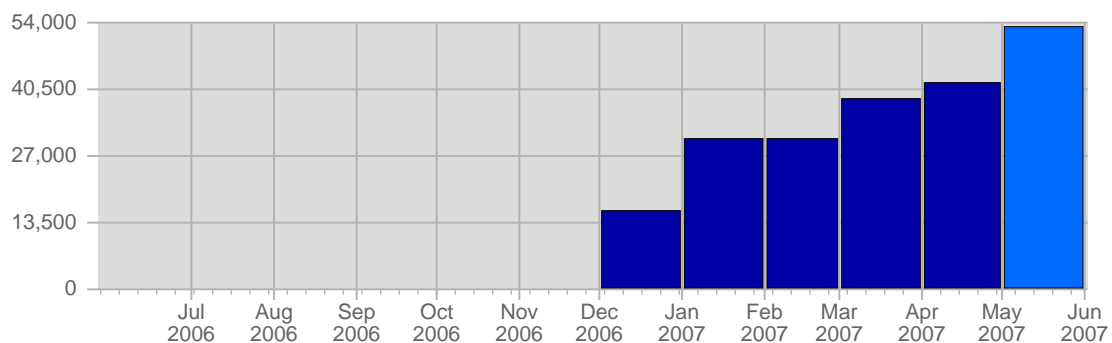

## Traffic and Activity > Page Views

### Report Description

Report Description: Page Views during the month of May 2007  
Report Range: Month of May 2007  
Report Scope: Historical Data

### Historic Breakdown

## Report Description

Report Description: Pages visitors viewed during the month of May 2007  
 Report Range: Month of May 2007  
 Report Scope: Historical Data  
 List Size: 25 of 3115