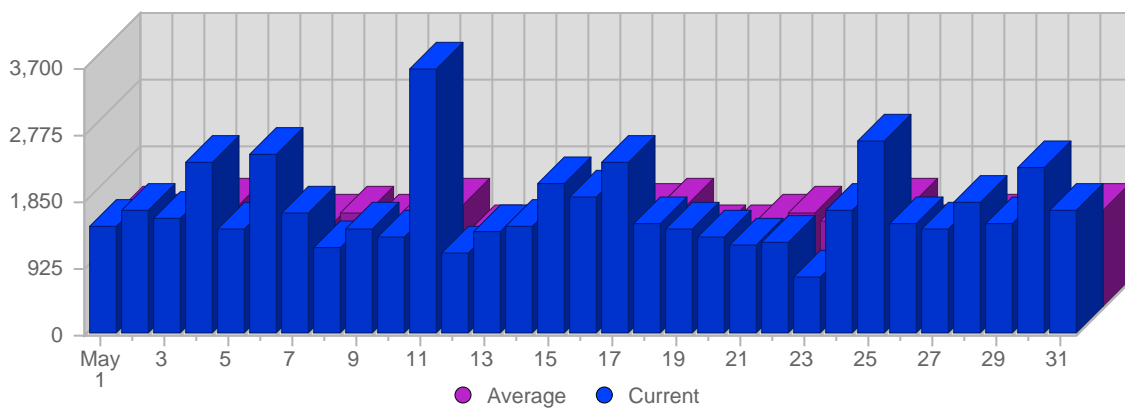

## Traffic and Activity > Page Views

### Report Description

Report Description: Page Views during the month of May 2007  
Report Range: Month of May 2007  
Report Scope: Historical Data

### Breakdown

Date	Total Page Views	Average Page Views Historically	Change	Percent of Total Page Views
Tue May 1st, 2007	1,516	1,310,91	+1,516 ▲	2,84%
Wed May 2nd, 2007	1,717	1,216,78	+1,717 ▲	3,21%
Thu May 3rd, 2007	1,627	1,364,22	+1,627 ▲	3,05%
Fri May 4th, 2007	2,375	1,435,61	+2,375 ▲	4,44%
Sat May 5th, 2007	1,459	1,068,22	+1,459 ▲	2,73%
Sun May 6th, 2007	2,498	1,072,65	+1,313 ▲	4,67%
Mon May 7th, 2007	1,690	1,188,35	+811 ▲	3,16%
Tue May 8th, 2007	1,212	1,310,91	-304 ▼	2,27%
Wed May 9th, 2007	1,450	1,216,78	-267 ▼	2,71%
Thu May 10th, 2007	1,338	1,364,22	-289 ▼	2,50%
Fri May 11th, 2007	3,690	1,435,61	+1,315 ▲	6,91%
Sat May 12th, 2007	1,126	1,068,22	-333 ▼	2,11%
Sun May 13th, 2007	1,414	1,072,65	-1,084 ▼	2,65%
Mon May 14th, 2007	1,504	1,188,35	-186 ▼	2,81%
Tue May 15th, 2007	2,089	1,310,91	+877 ▲	3,91%
Wed May 16th, 2007	1,918	1,216,78	+468 ▲	3,59%
Thu May 17th, 2007	2,369	1,364,22	+1,031 ▲	4,43%
Fri May 18th, 2007	1,541	1,435,61	-2,149 ▼	2,88%
Sat May 19th, 2007	1,476	1,068,22	+350 ▲	2,76%
Sun May 20th, 2007	1,332	1,072,65	-82 ▼	2,49%
Mon May 21st, 2007	1,224	1,188,35	-280 ▼	2,29%
Tue May 22nd, 2007	1,287	1,310,91	-802 ▼	2,41%
Wed May 23rd, 2007	777	1,216,78	-1,141 ▼	1,45%
Thu May 24th, 2007	1,714	1,364,22	-655 ▼	3,21%
Fri May 25th, 2007	2,683	1,435,61	+1,142 ▲	5,02%
Sat May 26th, 2007	1,540	1,068,22	+64 ▲	2,88%
Sun May 27th, 2007	1,456	1,072,65	+124 ▲	2,73%
Mon May 28th, 2007	1,825	1,188,35	+601 ▲	3,42%
Tue May 29th, 2007	1,550	1,310,91	+263 ▲	2,90%
Wed May 30th, 2007	2,314	1,216,78	+1,537 ▲	4,33%
Thu May 31st, 2007	1,728	1,364,22	+14 ▲	3,23%
	53,439	28,318		

## Report Description

Report Description: Pages visitors viewed during the month of May 2007  
 Report Range: Month of May 2007  
 Report Scope: Historical Data  
 List Size: 25 of 3115