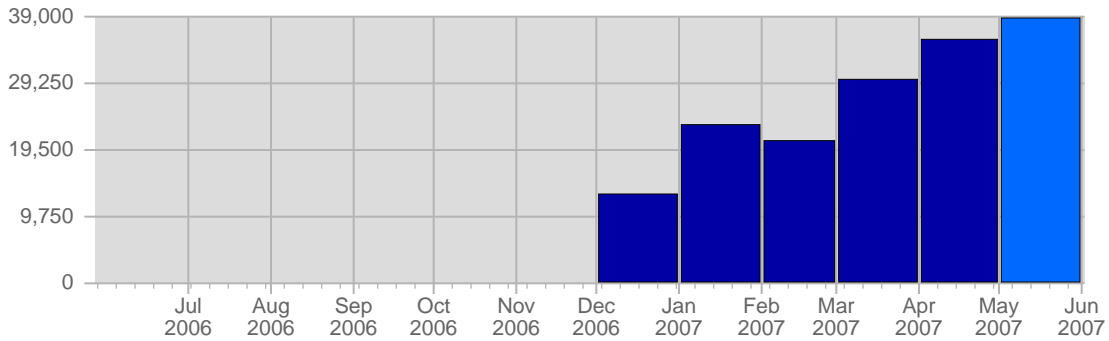

Traffic and Activity > Visits

Report Description

Report Description: Visits during the month of May 2007
Report Range: Month of May 2007
Report Scope: Historical Data

Historic Breakdown