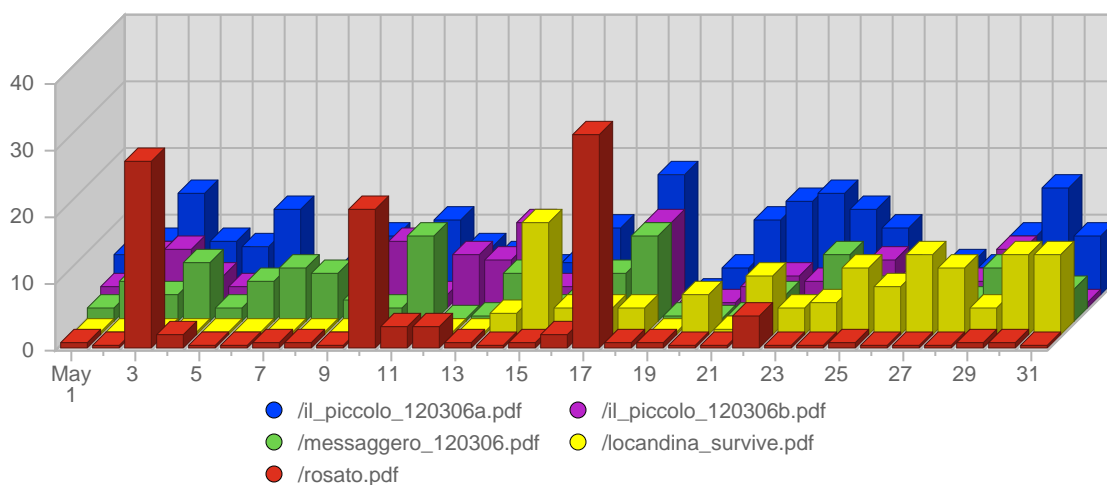

Pages and Content > Media & Downloads

Report Description

Report Description: Downloads during the month of May 2007
Report Range: Month of May 2007
Report Scope: Historical Data
List Size: 25 of 626

Breakdown

#	File	Total Downloads	Average Downloads Historically	Change	Percent of Downloads
1.	/il_piccolo_120306a.pdf	251	214,40	0 ▬	2,81%
2.	/il_piccolo_120306b.pdf	152	95,80	+25 ▲	1,70%
3.	/messaggero_120306.pdf	147	103,60	+24 ▲	1,64%
4.	/locandina_survive.pdf	124	-	+124 ▲	1,39%
5.	/rosato.pdf	106	228,80	-196 ▼	1,19%
6.	/messaggero_060507.pdf	67	-	+67 ▲	0,75%
7.	/messaggero_150507.pdf	59	-	+59 ▲	0,66%
8.	/il_piccolo_080407.pdf	55	-	-60 ▼	0,62%
9.	/messaggero_130507.pdf	55	-	+55 ▲	0,62%
10.	/il_piccolo_150507.pdf	52	-	+52 ▲	0,58%
11.	/il_piccolo_030507.pdf	50	-	+50 ▲	0,56%
12.	/226_lr.pdf	49	9,50	+30 ▲	0,55%
13.	/messaggero_060407.pdf	48	-	-12 ▼	0,54%
14.	/messaggero_270406.pdf	46	20,60	+19 ▲	0,51%
15.	/il_piccolo_290605.pdf	44	12,00	+21 ▲	0,49%
16.	/messaggero_310704.pdf	42	8,00	+23 ▲	0,47%
17.	/il_piccolo_220405.pdf	41	33,80	+7 ▲	0,46%

Continued on Page 2 ...