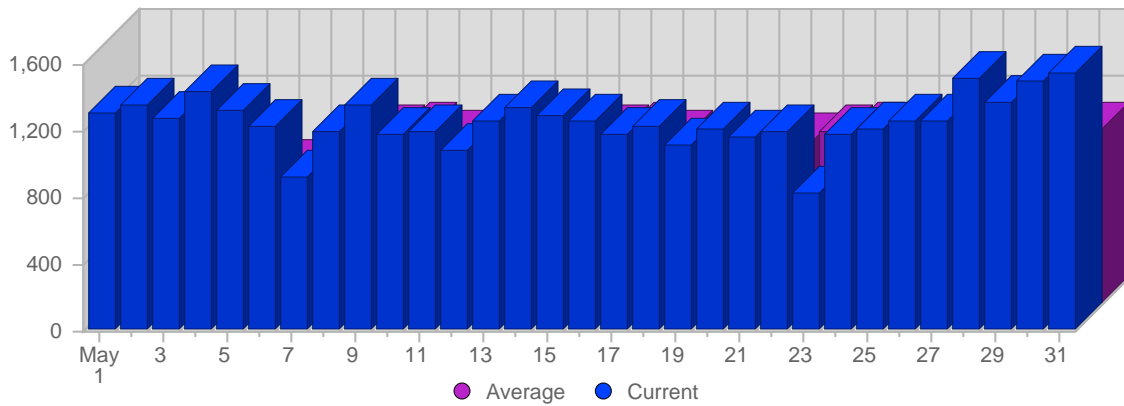

Traffic and Activity > Visits

Report Description

Report Description: Visits during the month of May 2007
Report Range: Month of May 2007
Report Scope: Historical Data

Historic Breakdown

Breakdown