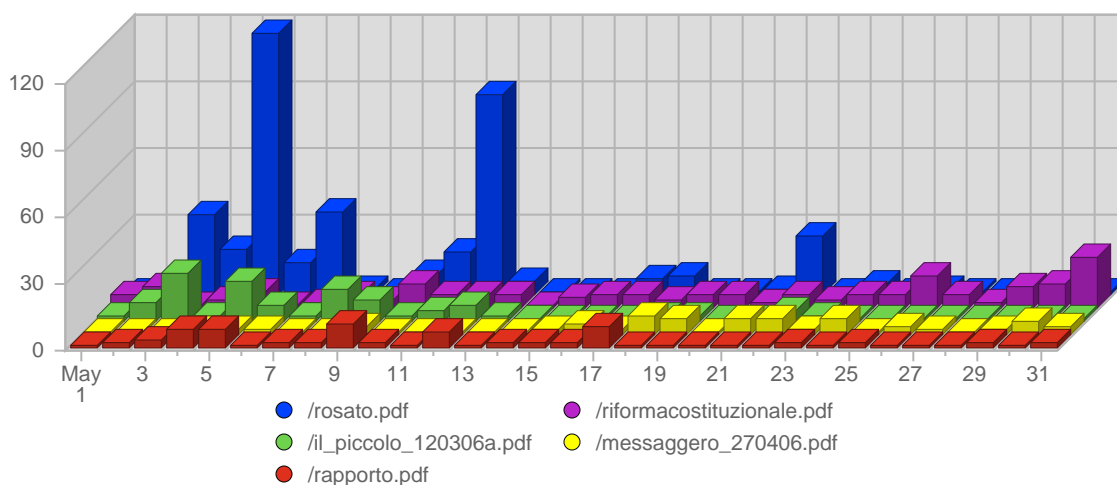

Pages and Content > Media & Downloads

Report Description

Report Description: Downloads during the month of May 2006
Report Range: Month of May 2006
Report Scope: Historical Data
List Size: 25 of 501

Breakdown

#	File	Total Downloads	Average Downloads Historically	Change	Percent of Downloads
1.	/rosato.pdf	413	521.50	-630 ▼	6.00%
2.	/riformacostituzionale.pdf	196	23.50	+106 ▲	2.85%
3.	/il_piccolo_120306a.pdf	123	372.00	-621 ▼	1.79%
4.	/messaggero_270406.pdf	84	-	+84 ▲	1.22%
5.	/rapporto.pdf	83	21.78	+13 ▲	1.21%
6.	/cartolina_gentili.pdf	78	39.00	+1 ▲	1.13%
7.	/il_piccolo_120306b.pdf	66	147.00	-228 ▼	0.96%
8.	/messaggero_120306.pdf	62	263.00	-464 ▼	0.90%
9.	/il_piccolo_250406b.pdf	62	31.00	+46 ▲	0.90%
10.	/il_piccolo_070605b.pdf	53	20.46	+5 ▲	0.77%
11.	/trieste_oggi_170704.pdf	52	103.00	+25 ▲	0.76%
12.	/il_piccolo_260406.pdf	52	26.00	+37 ▲	0.76%
13.	/audio/droga_050406.mp3	45	22.50	+14 ▲	0.65%
14.	/il_piccolo_080605b.pdf	43	37.36	+23 ▲	0.63%
15.	/il_piccolo_100605a.pdf	40	27.82	+27 ▲	0.58%
16.	/memoria.pdf	40	11.36	+15 ▲	0.58%
17.	/pdL_2003a.pdf	39	18.10	-21 ▼	0.57%

Continued on Page 2 ...