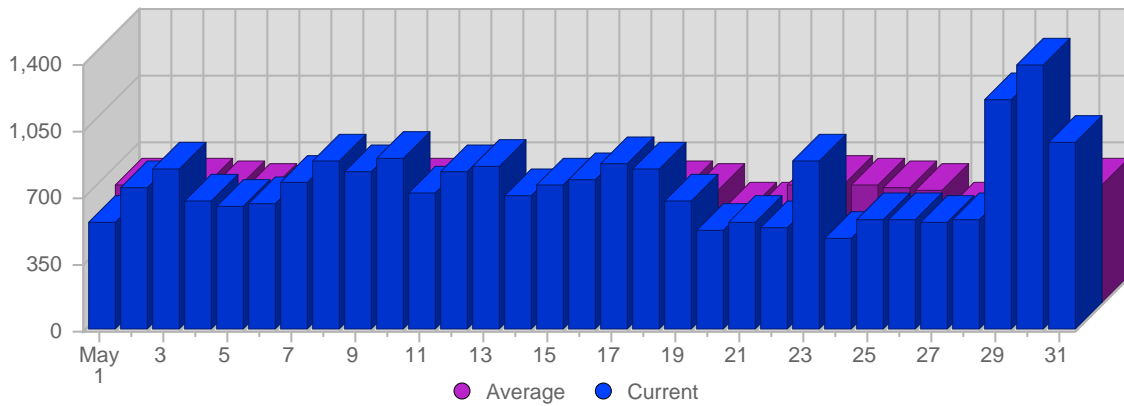

## Traffic and Activity > Visits

### Report Description

Report Description: Visits during the month of May 2006  
 Report Range: Month of May 2006  
 Report Scope: Historical Data

### Breakdown

Date	Total Visits	Average Visits Historically	Change	Percent of Total Visits
Mon May 1st, 2006	562	629.40	+562 ▲	2.39%
Tue May 2nd, 2006	742	637.99	+742 ▲	3.16%
Wed May 3rd, 2006	852	626.91	+852 ▲	3.63%
Thu May 4th, 2006	672	613.83	+672 ▲	2.86%
Fri May 5th, 2006	645	594.37	+645 ▲	2.75%
Sat May 6th, 2006	658	490.86	+658 ▲	2.80%
Sun May 7th, 2006	780	502.16	+231 ▲	3.32%
Mon May 8th, 2006	894	629.40	+332 ▲	3.81%
Tue May 9th, 2006	828	637.99	+86 ▲	3.53%
Wed May 10th, 2006	902	626.91	+50 ▲	3.84%
Thu May 11th, 2006	716	613.83	+44 ▲	3.05%
Fri May 12th, 2006	833	594.37	+188 ▲	3.55%
Sat May 13th, 2006	861	490.86	+203 ▲	3.67%
Sun May 14th, 2006	711	502.16	-69 ▼	3.03%
Mon May 15th, 2006	756	629.40	-138 ▼	3.22%
Tue May 16th, 2006	785	637.99	-43 ▼	3.34%
Wed May 17th, 2006	870	626.91	-32 ▼	3.70%
Thu May 18th, 2006	853	613.83	+137 ▲	3.63%
Fri May 19th, 2006	682	594.37	-151 ▼	2.90%
Sat May 20th, 2006	531	490.86	-330 ▼	2.26%
Sun May 21st, 2006	568	502.16	-143 ▼	2.42%
Mon May 22nd, 2006	541	629.40	-215 ▼	2.30%
Tue May 23rd, 2006	884	637.99	+99 ▲	3.76%
Wed May 24th, 2006	480	626.91	-390 ▼	2.04%
Thu May 25th, 2006	579	613.83	-274 ▼	2.47%
Fri May 26th, 2006	577	594.37	-105 ▼	2.46%
Sat May 27th, 2006	563	490.86	+32 ▲	2.40%
Sun May 28th, 2006	581	502.16	+13 ▲	2.47%
Mon May 29th, 2006	1,207	629.40	+666 ▲	5.14%
Tue May 30th, 2006	1,387	637.99	+503 ▲	5.91%
Wed May 31st, 2006	988	626.91	+508 ▲	4.21%
	23,488	17,885		

## Report Description

Report Description: Pages visitors viewed during the month of May 2006  
 Report Range: Month of May 2006  
 Report Scope: Historical Data  
 List Size: 25 of 3145