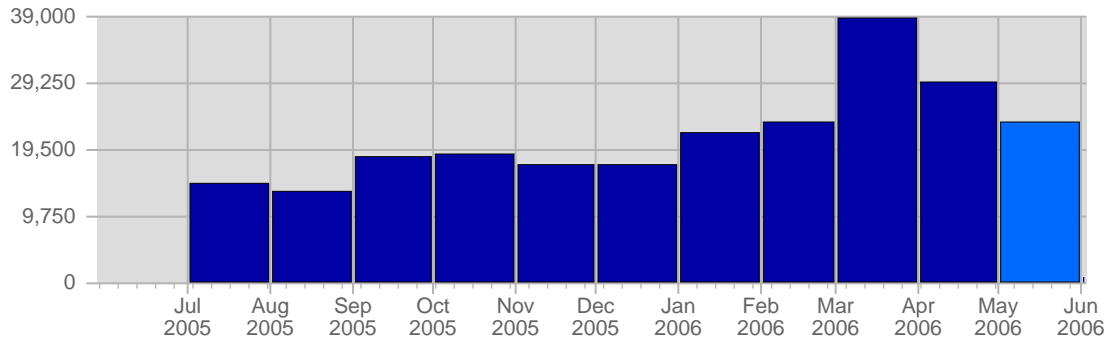

## Traffic and Activity > Visits

### Report Description

Report Description: Visits during the month of May 2006  
 Report Range: Month of May 2006  
 Report Scope: Historical Data

### Historic Breakdown

### Breakdown

Date	Total Visits	Average Visits Historically	Change	Percent of Total Visits
Mon May 1st, 2006	562	629.40	+562 ▲	2.39%
Tue May 2nd, 2006	742	637.99	+742 ▲	3.16%
Wed May 3rd, 2006	852	626.91	+852 ▲	3.63%
Thu May 4th, 2006	672	613.83	+672 ▲	2.86%
Fri May 5th, 2006	645	594.37	+645 ▲	2.75%
Sat May 6th, 2006	658	490.86	+658 ▲	2.80%
Sun May 7th, 2006	780	502.16	+231 ▲	3.32%
Mon May 8th, 2006	894	629.40	+332 ▲	3.81%
Tue May 9th, 2006	828	637.99	+86 ▲	3.53%
Wed May 10th, 2006	902	626.91	+50 ▲	3.84%
Thu May 11th, 2006	716	613.83	+44 ▲	3.05%
Fri May 12th, 2006	833	594.37	+188 ▲	3.55%
Sat May 13th, 2006	861	490.86	+203 ▲	3.67%
Sun May 14th, 2006	711	502.16	-69 ▼	3.03%
Mon May 15th, 2006	756	629.40	-138 ▼	3.22%
Tue May 16th, 2006	785	637.99	-43 ▼	3.34%
Wed May 17th, 2006	870	626.91	-32 ▼	3.70%
Thu May 18th, 2006	853	613.83	+137 ▲	3.63%
Fri May 19th, 2006	682	594.37	-151 ▼	2.90%
Sat May 20th, 2006	531	490.86	-330 ▼	2.26%
Sun May 21st, 2006	568	502.16	-143 ▼	2.42%
Mon May 22nd, 2006	541	629.40	-215 ▼	2.30%
Tue May 23rd, 2006	884	637.99	+99 ▲	3.76%
Wed May 24th, 2006	480	626.91	-390 ▼	2.04%
Thu May 25th, 2006	579	613.83	-274 ▼	2.47%
Fri May 26th, 2006	577	594.37	-105 ▼	2.46%
Sat May 27th, 2006	563	490.86	+32 ▲	2.40%
Sun May 28th, 2006	581	502.16	+13 ▲	2.47%
Mon May 29th, 2006	1,207	629.40	+666 ▲	5.14%
Tue May 30th, 2006	1,387	637.99	+503 ▲	5.91%
Wed May 31st, 2006	988	626.91	+508 ▲	4.21%
	23,488	17,885		