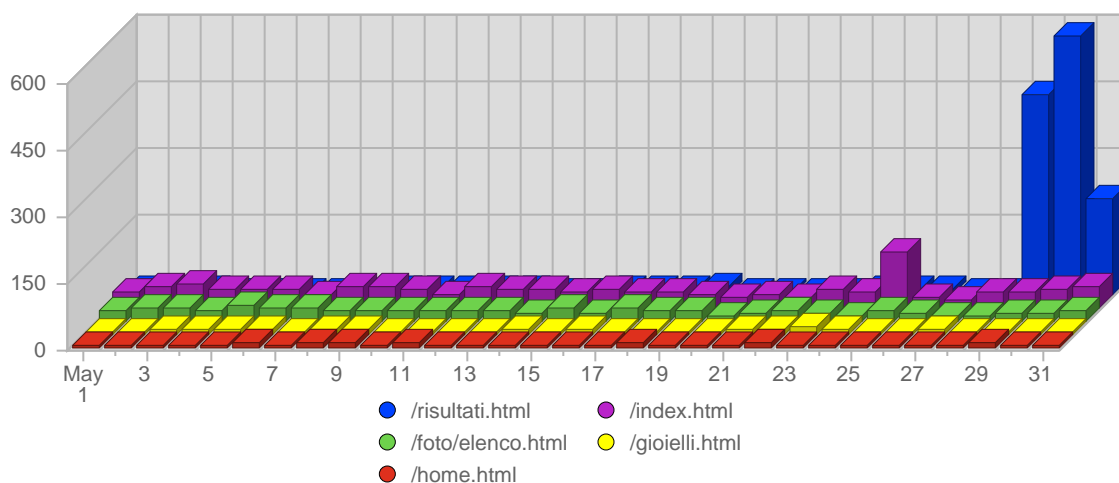

Pages and Content > Pages

Report Description

Report Description: Pages visitors viewed during the month of May 2006
Report Range: Month of May 2006
Report Scope: Historical Data
List Size: 25 of 3145

Breakdown

#	Title & Page	Total Page Views	Average Page Views Historically	Change	Percent of Page Views
1.	/risultati.html	1,486	311.25	+13 ▲	3.74%
2.	/index.html	1,255	1,043.63	-365 ▼	3.16%
3.	/foto/elenco.html	698	544.29	-57 ▼	1.76%
4.	/gioielli.html	249	25.63	+106 ▲	0.63%
5.	/home.html	205	259.17	-27 ▼	0.52%
6.	/referendum_story.html	201	165.48	0 ▬	0.51%
7.	/gentili.html	197	74.86	-18 ▼	0.50%
8.	/lista.html	196	83.39	-128 ▼	0.49%
9.	/manifesto_pacs.html	178	89.00	+135 ▲	0.45%
10.	/manifesto_agenzia.html	176	88.00	+124 ▲	0.44%
11.	/audio-video.html	167	111.17	-23 ▼	0.42%
12.	/snaidero.html	163	87.61	+43 ▲	0.41%
13.	/programmi_elettorali.html	162	146.22	-1,307 ▼	0.41%
14.	/documenti.html	157	194.87	-21 ▼	0.40%
15.	/comitato_260305.html	154	209.21	-6 ▼	0.39%
16.	/foto_capezzone/index.html	149	131.17	-331 ▼	0.38%
17.	/documenti_fvg.html	141	105.30	-41 ▼	0.36%

Continued on Page 2 ...