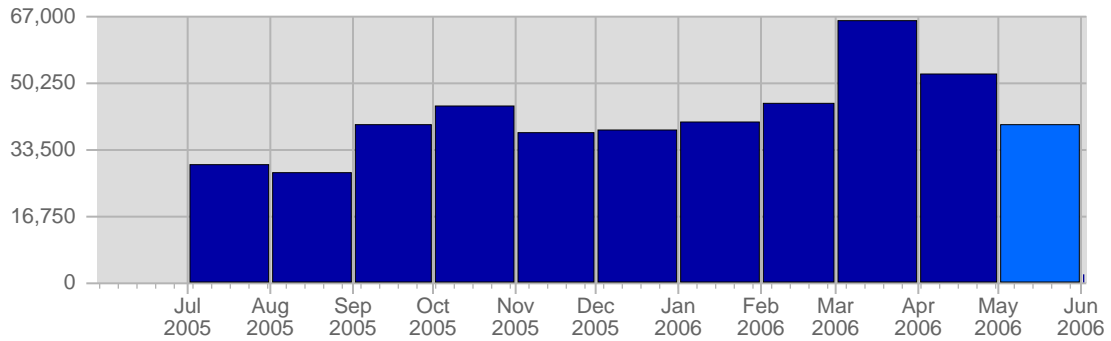

Traffic and Activity > Page Views

Report Description

Report Description: Page Views during the month of May 2006
Report Range: Month of May 2006
Report Scope: Historical Data

Historic Breakdown