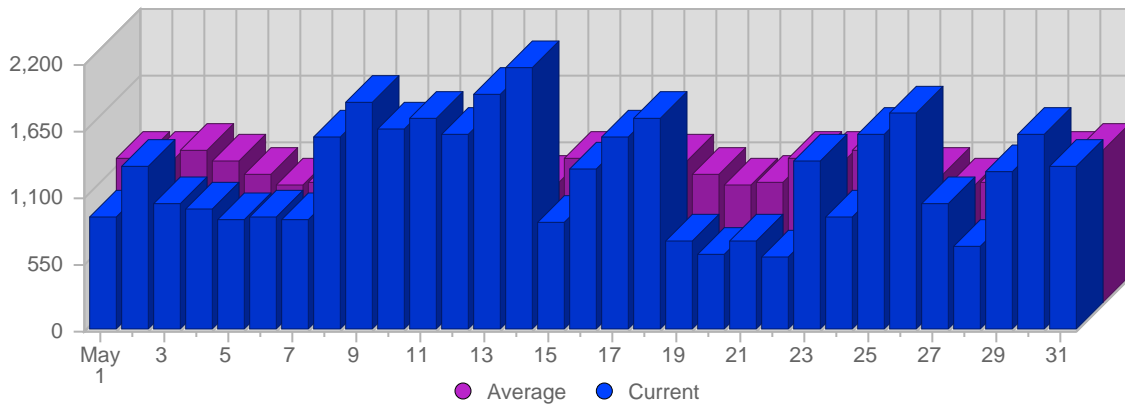

Traffic and Activity > Page Views

Report Description

Report Description: Page Views during the month of May 2006
Report Range: Month of May 2006
Report Scope: Historical Data

Historic Breakdown

Breakdown