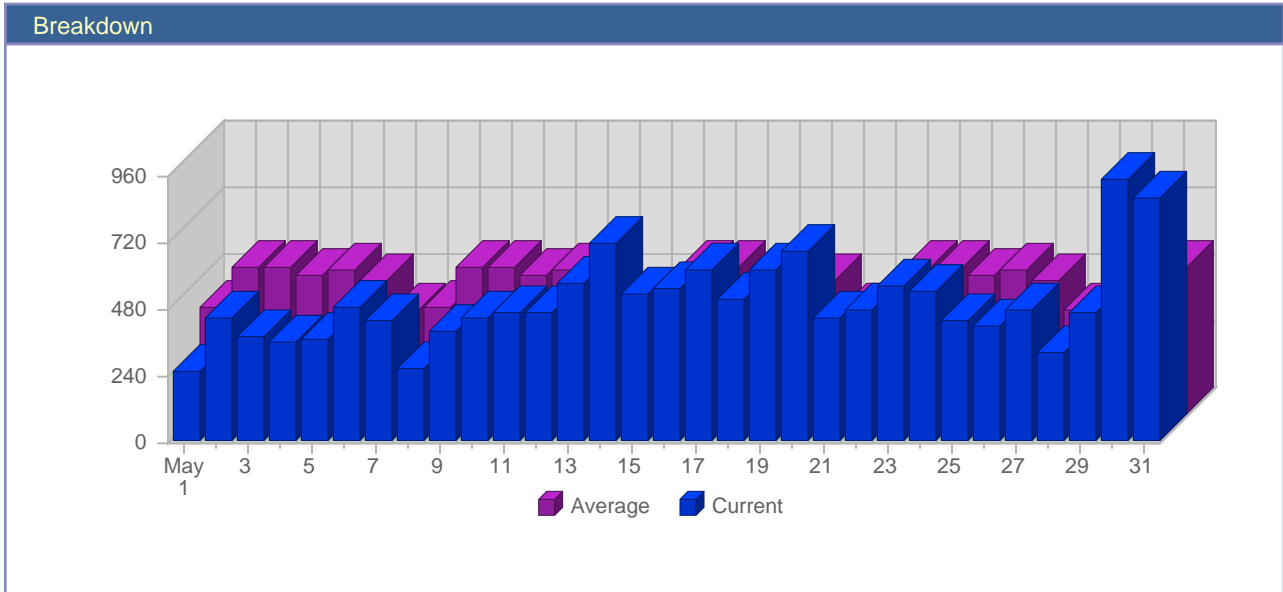

Traffic Reports Visits

Report Description	
Report Description:	Visits during the month of May 2005
Report Range:	Month of May 2005
Report Scope:	Historical Data

Date	Total Visits	Average Visits Historically	Change	Percent of Total Visits
Sun May 1st, 2005	252	391.92	-228 ▼	1.62%
Mon May 2nd, 2005	444	533.18	-10 ▼	2.86%
Tue May 3rd, 2005	383	534.82	-200 ▼	2.47%
Wed May 4th, 2005	363	504.80	-222 ▼	2.34%
Thu May 5th, 2005	368	522.00	-220 ▼	2.37%
Fri May 6th, 2005	481	488.78	+34 ▲	3.10%
Sat May 7th, 2005	439	378.18	+92 ▲	2.83%
Sun May 8th, 2005	267	391.92	+15 ▲	1.72%
Mon May 9th, 2005	398	533.18	-46 ▼	2.56%
Tue May 10th, 2005	450	534.82	+67 ▲	2.90%
Wed May 11th, 2005	467	504.80	+104 ▲	3.01%
Thu May 12th, 2005	467	522.00	+99 ▲	3.01%
Fri May 13th, 2005	569	488.78	+88 ▲	3.66%
Sat May 14th, 2005	712	378.18	+273 ▲	4.58%
Sun May 15th, 2005	537	391.92	+270 ▲	3.46%
Mon May 16th, 2005	549	533.18	+151 ▲	3.53%
Tue May 17th, 2005	616	534.82	+166 ▲	3.96%
Wed May 18th, 2005	516	504.80	+49 ▲	3.32%
Thu May 19th, 2005	616	522.00	+149 ▲	3.96%
Fri May 20th, 2005	684	488.78	+115 ▲	4.40%
Sat May 21st, 2005	446	378.18	-266 ▼	2.87%
Sun May 22nd, 2005	475	391.92	-62 ▼	3.06%
Mon May 23rd, 2005	565	533.18	+16 ▲	3.64%
Tue May 24th, 2005	543	534.82	-73 ▼	3.49%
Wed May 25th, 2005	440	504.80	-76 ▼	2.83%
Thu May 26th, 2005	413	522.00	-203 ▼	2.66%
Fri May 27th, 2005	477	488.78	-207 ▼	3.07%
Sat May 28th, 2005	323	378.18	-123 ▼	2.08%
Sun May 29th, 2005	463	391.92	-12 ▼	2.98%
Mon May 30th, 2005	943	533.18	+378 ▲	6.07%
Tue May 31st, 2005	874	534.82	+331 ▲	5.62%
	15,540	12,432		