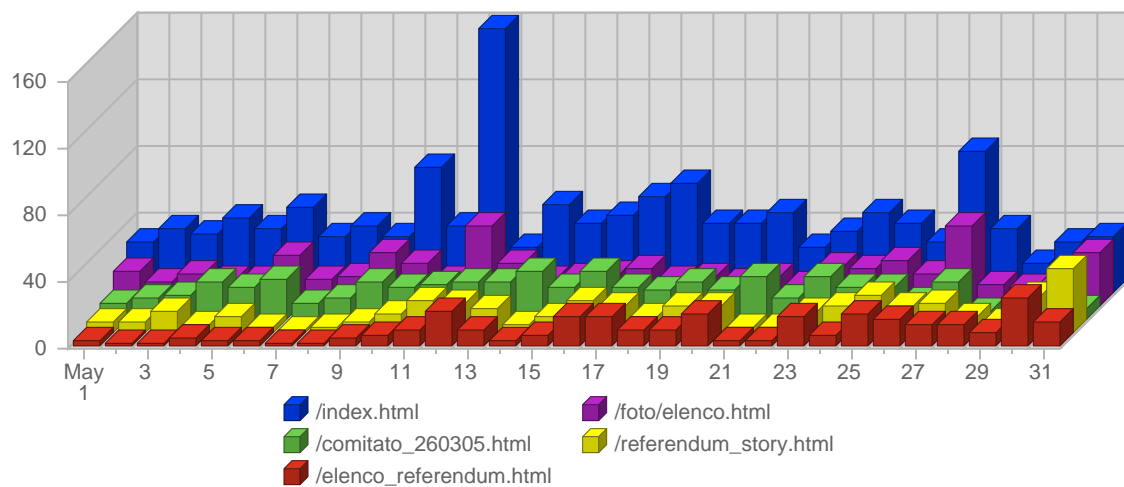

Pages Reports Pages

Report Description

Report Description: Pages visitors viewed during the month of May 2005
Report Range: Month of May 2005
Report Scope: Historical Data
List Size: 25 of 2837

Breakdown

#	Title	Total Page Views	Average Page Views Historically	Change	Percent of Page Views
1.	/index.html	1,429	965.00	-510 ▼	5.03%
2.	/foto/elenco.html	664	491.17	+144 ▲	2.34%
3.	/comitato_260305.html	550	360.67	+18 ▲	1.94%
4.	/referendum_story.html	378	111.25	+222 ▲	1.33%
5.	/elenco_referendum.html	302	74.75	+218 ▲	1.06%
6.	/testi.html	297	105.08	+149 ▲	1.05%
7.	/home.html	268	279.58	+3 ▲	0.94%
8.	/documenti.html	258	203.67	+22 ▲	0.91%
9.	/risultati.html	246	219.17	-854 ▼	0.87%
10.	/documenti_fvg.html	218	96.25	+42 ▲	0.77%
11.	/referendum_votati.html	170	72.40	+88 ▲	0.60%
12.	/link.html	137	117.17	+8 ▲	0.48%
13.	/comunicati_fvg1.html	135	85.75	+3 ▲	0.48%
14.	/articoli_fvg.html	134	99.50	+9 ▲	0.47%

Continued on Page 2 ...