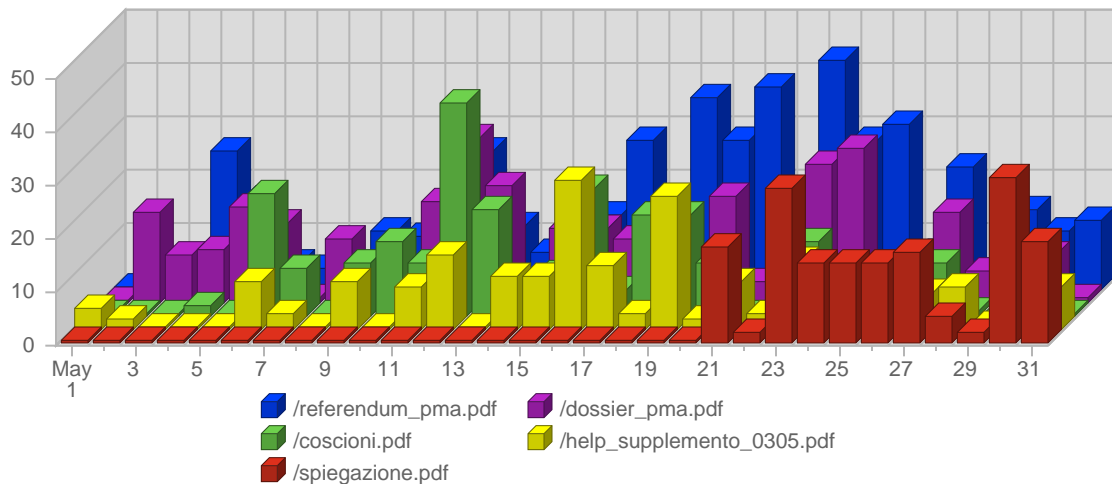

Pages Reports Media & Downloads

Report Description

Report Description: Files visitors downloads during the month of May 2005
Report Range: Month of May 2005
Report Scope: Historical Data
List Size: 25 of 309

Breakdown

#	File	Total Downloads	Average Downloads Historically	Change	Percent of Downloads
1.	/referendum_pma.pdf	483	-	+483 ▲	12.24%
2.	/dossier_pma.pdf	332	-	+247 ▲	8.41%
3.	/coscioni.pdf	255	-	+255 ▲	6.46%
4.	/help_supplemento_0305.pdf	192	236.67	-326 ▼	4.87%
5.	/spiegazione.pdf	168	-	+168 ▲	4.26%
6.	/il_piccolo_240305.pdf	117	67.67	+31 ▲	2.97%
7.	/il_piccolo_030505.pdf	98	-	+98 ▲	2.48%
8.	/il_piccolo_080505.pdf	78	-	+78 ▲	1.98%
9.	/verbale1.pdf	78	-	+78 ▲	1.98%
10.	/sissa.pdf	70	-	+65 ▲	1.77%
11.	/il_piccolo_100405.pdf	66	-	+8 ▲	1.67%
12.	/il_piccolo_120505.pdf	66	-	+66 ▲	1.67%
13.	/il_piccolo_010505.pdf	59	-	+59 ▲	1.50%
14.	/il_piccolo_170405b.pdf	55	-	+30 ▲	1.39%

Continued on Page 2 ...