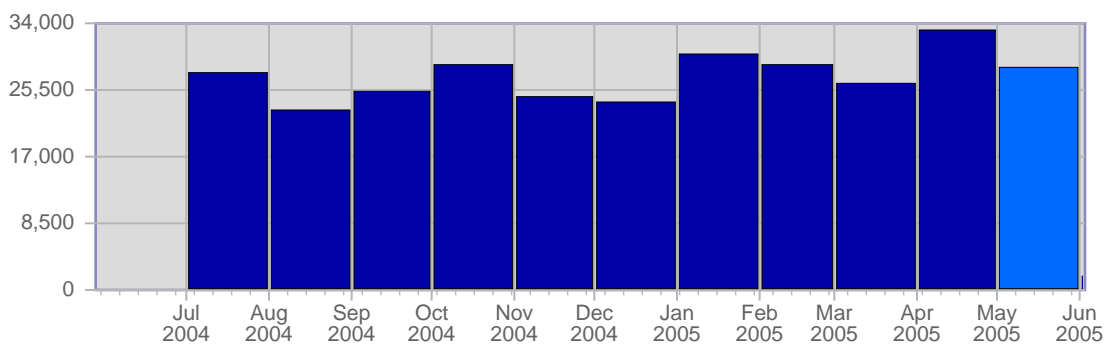

Traffic Reports Page Views

Report Description

Report Description: Page Views during the month of May 2005
Report Range: Month of May 2005
Report Scope: Historical Data

Historic Breakdown