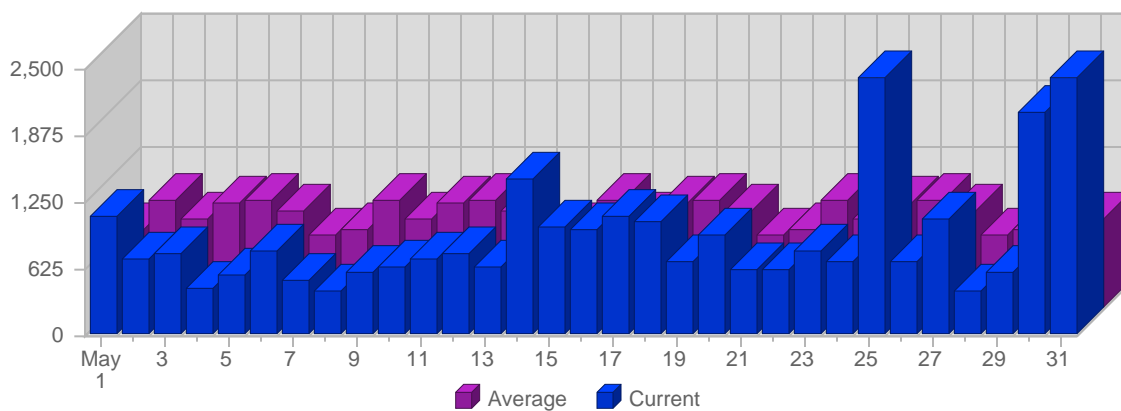

Traffic Reports Page Views

Report Description

Report Description: Page Views during the month of May 2005
 Report Range: Month of May 2005
 Report Scope: Historical Data

Historic Breakdown

Breakdown

Date	Total Page Views	Average Page Views Historically	Change	Percent of Total Page Views
Sun May 1st, 2005	1,105	731.42	+567 ▲	3.91%
Mon May 2nd, 2005	725	1,016.84	+94 ▲	2.56%
Tue May 3rd, 2005	758	842.74	-25 ▼	2.68%
Wed May 4th, 2005	436	989.68	-2,158 ▼	1.54%
Thu May 5th, 2005	556	1,023.12	-342 ▼	1.97%
Fri May 6th, 2005	790	913.50	+44 ▲	2.79%
Sat May 7th, 2005	509	699.64	-29 ▼	1.80%
Sun May 8th, 2005	406	731.42	-699 ▼	1.44%
Mon May 9th, 2005	588	1,016.84	-137 ▼	2.08%
Tue May 10th, 2005	628	842.74	-130 ▼	2.22%
Wed May 11th, 2005	725	989.68	+289 ▲	2.56%
Thu May 12th, 2005	767	1,023.12	+211 ▲	2.71%
Fri May 13th, 2005	632	913.50	-158 ▼	2.23%
Sat May 14th, 2005	1,460	699.64	+951 ▲	5.16%
Sun May 15th, 2005	1,005	731.42	+599 ▲	3.55%
Mon May 16th, 2005	998	1,016.84	+410 ▲	3.53%
Tue May 17th, 2005	1,112	842.74	+484 ▲	3.93%
Wed May 18th, 2005	1,062	989.68	+337 ▲	3.75%
Thu May 19th, 2005	695	1,023.12	-72 ▼	2.46%
Fri May 20th, 2005	930	913.50	+298 ▲	3.29%
Sat May 21st, 2005	607	699.64	-853 ▼	2.15%
Sun May 22nd, 2005	621	731.42	-384 ▼	2.20%
Mon May 23rd, 2005	791	1,016.84	-207 ▼	2.80%
Tue May 24th, 2005	697	842.74	-415 ▼	2.46%
Wed May 25th, 2005	2,408	989.68	+1,346 ▲	8.51%
Thu May 26th, 2005	685	1,023.12	-10 ▼	2.42%
Fri May 27th, 2005	1,075	913.50	+145 ▲	3.80%
Sat May 28th, 2005	424	699.64	-183 ▼	1.50%
Sun May 29th, 2005	591	731.42	-30 ▼	2.09%
Mon May 30th, 2005	2,080	1,016.84	+1,289 ▲	7.35%
Tue May 31st, 2005	2,423	842.74	+1,726 ▲	8.57%
	28,289	25,004		