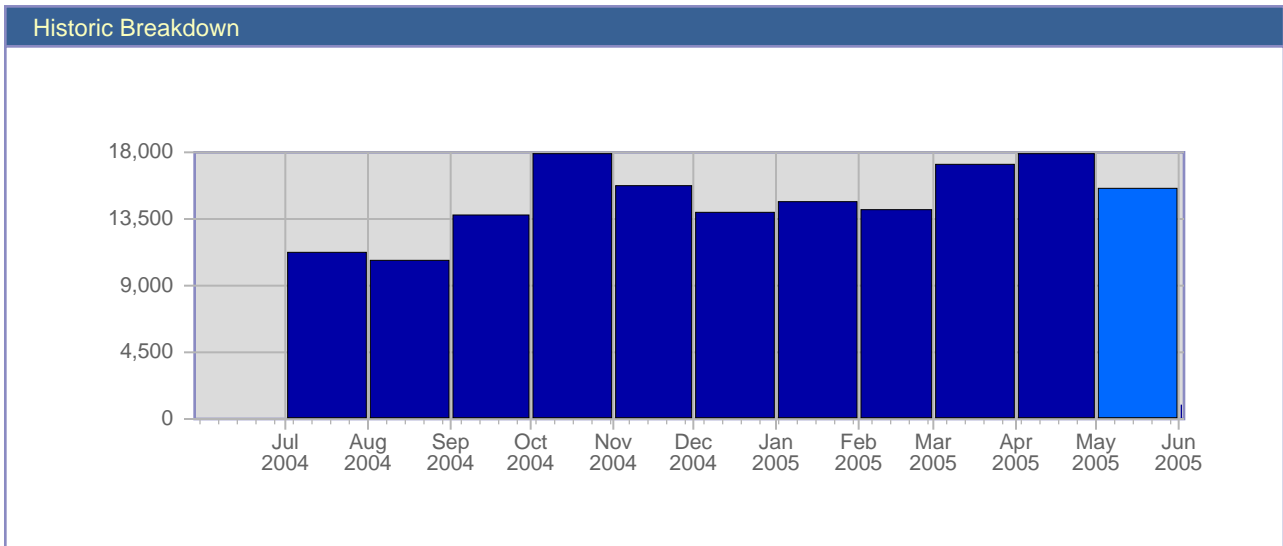

Traffic Reports Visits

Report Description	
Report Description:	Visits during the month of May 2005
Report Range:	Month of May 2005
Report Scope:	Historical Data

Date	Total Visits	Average Visits Historically	Change	Percent of Total Visits
Sun May 1st, 2005	252	391.92	-228 ▼	1.62%
Mon May 2nd, 2005	444	533.18	-10 ▼	2.86%
Tue May 3rd, 2005	383	534.82	-200 ▼	2.47%
Wed May 4th, 2005	363	504.80	-222 ▼	2.34%
Thu May 5th, 2005	368	522.00	-220 ▼	2.37%
Fri May 6th, 2005	481	488.78	+34 ▲	3.10%
Sat May 7th, 2005	439	378.18	+92 ▲	2.83%
Sun May 8th, 2005	267	391.92	+15 ▲	1.72%
Mon May 9th, 2005	398	533.18	-46 ▼	2.56%
Tue May 10th, 2005	450	534.82	+67 ▲	2.90%
Wed May 11th, 2005	467	504.80	+104 ▲	3.01%
Thu May 12th, 2005	467	522.00	+99 ▲	3.01%
Fri May 13th, 2005	569	488.78	+88 ▲	3.66%
Sat May 14th, 2005	712	378.18	+273 ▲	4.58%
Sun May 15th, 2005	537	391.92	+270 ▲	3.46%
Mon May 16th, 2005	549	533.18	+151 ▲	3.53%
Tue May 17th, 2005	616	534.82	+166 ▲	3.96%
Wed May 18th, 2005	516	504.80	+49 ▲	3.32%
Thu May 19th, 2005	616	522.00	+149 ▲	3.96%
Fri May 20th, 2005	684	488.78	+115 ▲	4.40%
Sat May 21st, 2005	446	378.18	-266 ▼	2.87%
Sun May 22nd, 2005	475	391.92	-62 ▼	3.06%
Mon May 23rd, 2005	565	533.18	+16 ▲	3.64%
Tue May 24th, 2005	543	534.82	-73 ▼	3.49%
Wed May 25th, 2005	440	504.80	-76 ▼	2.83%
Thu May 26th, 2005	413	522.00	-203 ▼	2.66%
Fri May 27th, 2005	477	488.78	-207 ▼	3.07%
Sat May 28th, 2005	323	378.18	-123 ▼	2.08%
Sun May 29th, 2005	463	391.92	-12 ▼	2.98%
Mon May 30th, 2005	943	533.18	+378 ▲	6.07%
Tue May 31st, 2005	874	534.82	+331 ▲	5.62%
	15,540	12,432		