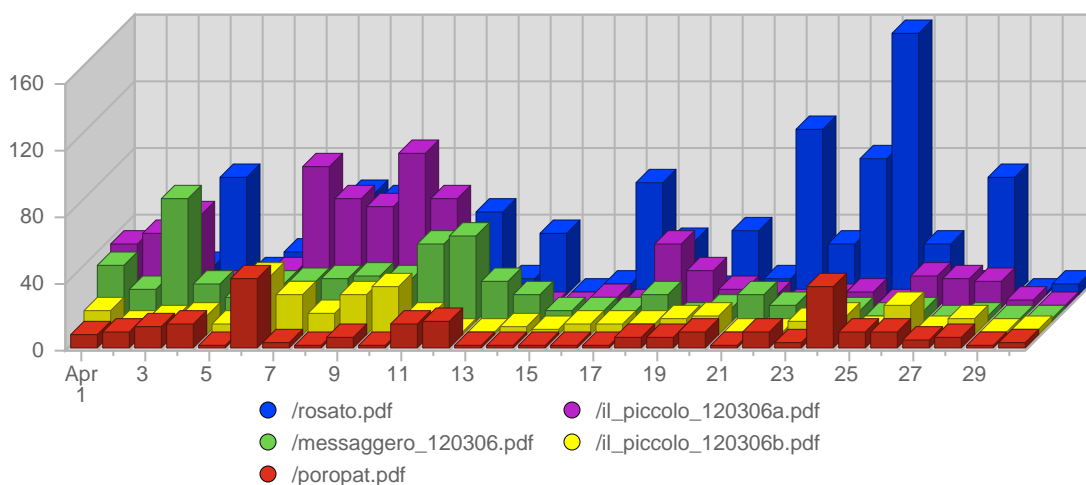

Pages and Content > Media & Downloads

Report Description

Report Description: Downloads during the month of April 2006
Report Range: Month of April 2006
Report Scope: Historical Data
List Size: 25 of 502

Breakdown

#	File	Total Downloads	Average Downloads Historically	Change	Percent of Downloads
1.	/rosato.pdf	1,043	-	+687 ▲	10.88%
2.	/il_piccolo_120306a.pdf	744	-	-75 ▼	7.76%
3.	/messaggero_120306.pdf	526	-	+91 ▲	5.48%
4.	/il_piccolo_120306b.pdf	294	-	-2 ▼	3.07%
5.	/poropat.pdf	239	-	+203 ▲	2.49%
6.	/il_piccolo_240306.pdf	160	-	+114 ▲	1.67%
7.	/comune.pdf	149	-	-149 ▼	1.55%
8.	/messaggero_240306.pdf	130	-	+102 ▲	1.36%
9.	/programma_elettorale.doc	116	58.00	0 ▬	1.21%
10.	/liste_camera_2006.pdf	101	-	-250 ▼	1.05%
11.	/riformacostituzionale.pdf	90	10.20	+81 ▲	0.94%
12.	/2006_03_volantino_candidati.pdf	86	-	+26 ▲	0.90%
13.	/droga_il_piccolo.pdf	82	-	+82 ▲	0.86%
14.	/cartolina_gentili.pdf	77	-	+77 ▲	0.80%
15.	/liste_circoscrizionali.doc	71	-	+45 ▲	0.74%
16.	/rapporto.pdf	70	19.59	-2 ▼	0.73%
17.	/liste_senato_2006.pdf	68	-	-323 ▼	0.71%

Continued on Page 2 ...