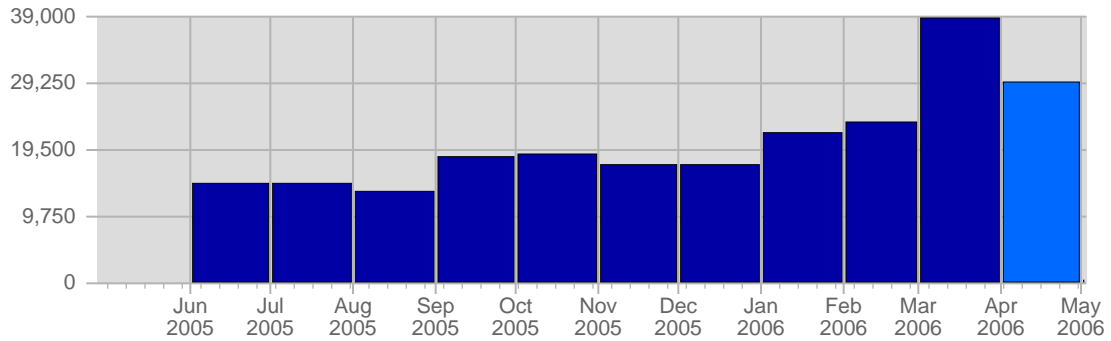

Traffic and Activity > Visits

Report Description

Report Description: Visits during the month of April 2006
 Report Range: Month of April 2006
 Report Scope: Historical Data

Historic Breakdown

Breakdown

Date	Total Visits	Average Visits Historically	Change	Percent of Total Visits
Sat Apr 1st, 2006	814	484.24	+814 ▲	2.77%
Sun Apr 2nd, 2006	760	496.04	+760 ▲	2.59%
Mon Apr 3rd, 2006	1,012	627.00	+1,012 ▲	3.44%
Tue Apr 4th, 2006	1,302	630.98	+1,302 ▲	4.43%
Wed Apr 5th, 2006	1,236	620.83	+1,236 ▲	4.21%
Thu Apr 6th, 2006	1,207	610.11	+1,207 ▲	4.11%
Fri Apr 7th, 2006	1,457	590.70	+1,457 ▲	4.96%
Sat Apr 8th, 2006	1,196	484.24	+382 ▲	4.07%
Sun Apr 9th, 2006	1,380	496.04	+620 ▲	4.70%
Mon Apr 10th, 2006	1,646	627.00	+634 ▲	5.60%
Tue Apr 11th, 2006	1,700	630.98	+398 ▲	5.79%
Wed Apr 12th, 2006	1,222	620.83	-14 ▼	4.16%
Thu Apr 13th, 2006	727	610.11	-480 ▼	2.47%
Fri Apr 14th, 2006	879	590.70	-578 ▼	2.99%
Sat Apr 15th, 2006	661	484.24	-535 ▼	2.25%
Sun Apr 16th, 2006	751	496.04	-629 ▼	2.56%
Mon Apr 17th, 2006	730	627.00	-916 ▼	2.49%
Tue Apr 18th, 2006	863	630.98	-837 ▼	2.94%
Wed Apr 19th, 2006	1,206	620.83	-16 ▼	4.11%
Thu Apr 20th, 2006	970	610.11	+243 ▲	3.30%
Fri Apr 21st, 2006	871	590.70	-8 ▼	2.97%
Sat Apr 22nd, 2006	796	484.24	+135 ▲	2.71%
Sun Apr 23rd, 2006	887	496.04	+136 ▲	3.02%
Mon Apr 24th, 2006	864	627.00	+134 ▲	2.94%
Tue Apr 25th, 2006	884	630.98	+21 ▲	3.01%
Wed Apr 26th, 2006	961	620.83	-245 ▼	3.27%
Thu Apr 27th, 2006	799	610.11	-171 ▼	2.72%
Fri Apr 28th, 2006	533	590.70	-338 ▼	1.81%
Sat Apr 29th, 2006	518	484.24	-278 ▼	1.76%
Sun Apr 30th, 2006	549	496.04	-338 ▼	1.87%
	29,381	17,885		

Traffic and Activity > Page Views

Report Description

Report Description: Page Views during the month of April 2006
Report Range: Month of April 2006
Report Scope: Historical Data

Historic Breakdown

Breakdown