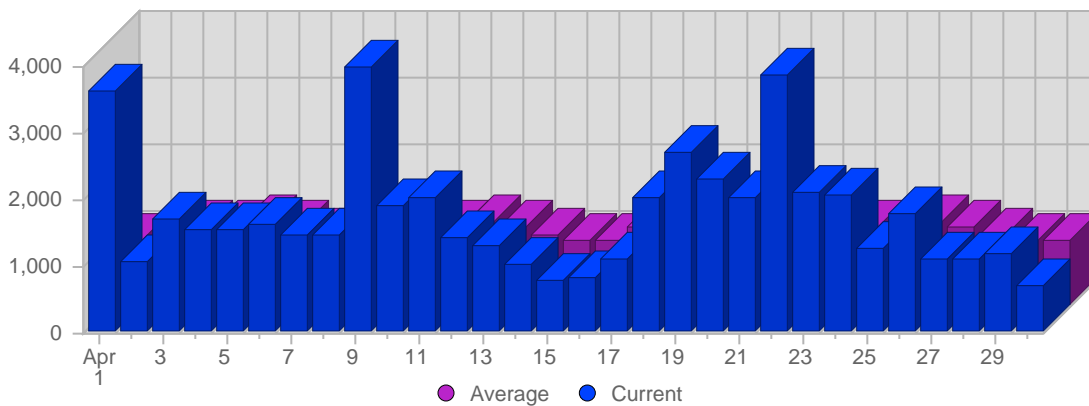

Traffic and Activity > Page Views

Report Description

Report Description: Page Views during the month of April 2006
Report Range: Month of April 2006
Report Scope: Historical Data

Historic Breakdown

Breakdown

Date	Total Page Views	Average Page Views Historically	Change	Percent of Total Page Views
Sat Apr 1st, 2006	3,618	965.11	+3,618 ▲	6.90%
Sun Apr 2nd, 2006	1,070	986.28	+1,070 ▲	2.04%
Mon Apr 3rd, 2006	1,704	1,196.29	+1,704 ▲	3.25%
Tue Apr 4th, 2006	1,522	1,195.87	+1,522 ▲	2.90%
Wed Apr 5th, 2006	1,557	1,263.07	+1,557 ▲	2.97%
Thu Apr 6th, 2006	1,616	1,167.39	+1,616 ▲	3.08%
Fri Apr 7th, 2006	1,440	1,062.19	+1,440 ▲	2.75%
Sat Apr 8th, 2006	1,458	965.11	-2,160 ▼	2.78%
Sun Apr 9th, 2006	3,960	986.28	+2,890 ▲	7.55%
Mon Apr 10th, 2006	1,891	1,196.29	+187 ▲	3.61%
Tue Apr 11th, 2006	2,010	1,195.87	+488 ▲	3.83%
Wed Apr 12th, 2006	1,415	1,263.07	-142 ▼	2.70%
Thu Apr 13th, 2006	1,294	1,167.39	-322 ▼	2.47%
Fri Apr 14th, 2006	1,036	1,062.19	-404 ▼	1.98%
Sat Apr 15th, 2006	787	965.11	-671 ▼	1.50%
Sun Apr 16th, 2006	839	986.28	-3,121 ▼	1.60%
Mon Apr 17th, 2006	1,104	1,196.29	-787 ▼	2.10%
Tue Apr 18th, 2006	2,004	1,195.87	-6 ▼	3.82%
Wed Apr 19th, 2006	2,683	1,263.07	+1,268 ▲	5.11%
Thu Apr 20th, 2006	2,296	1,167.39	+1,002 ▲	4.38%
Fri Apr 21st, 2006	2,018	1,062.19	+982 ▲	3.85%
Sat Apr 22nd, 2006	3,876	965.11	+3,089 ▲	7.39%
Sun Apr 23rd, 2006	2,082	986.28	+1,243 ▲	3.97%
Mon Apr 24th, 2006	2,064	1,196.29	+960 ▲	3.93%
Tue Apr 25th, 2006	1,254	1,195.87	-750 ▼	2.39%
Wed Apr 26th, 2006	1,767	1,263.07	-916 ▼	3.37%
Thu Apr 27th, 2006	1,088	1,167.39	-1,208 ▼	2.07%
Fri Apr 28th, 2006	1,117	1,062.19	-901 ▼	2.13%
Sat Apr 29th, 2006	1,199	965.11	-2,677 ▼	2.29%
Sun Apr 30th, 2006	691	986.28	-1,391 ▼	1.32%
	52,460	31,831		