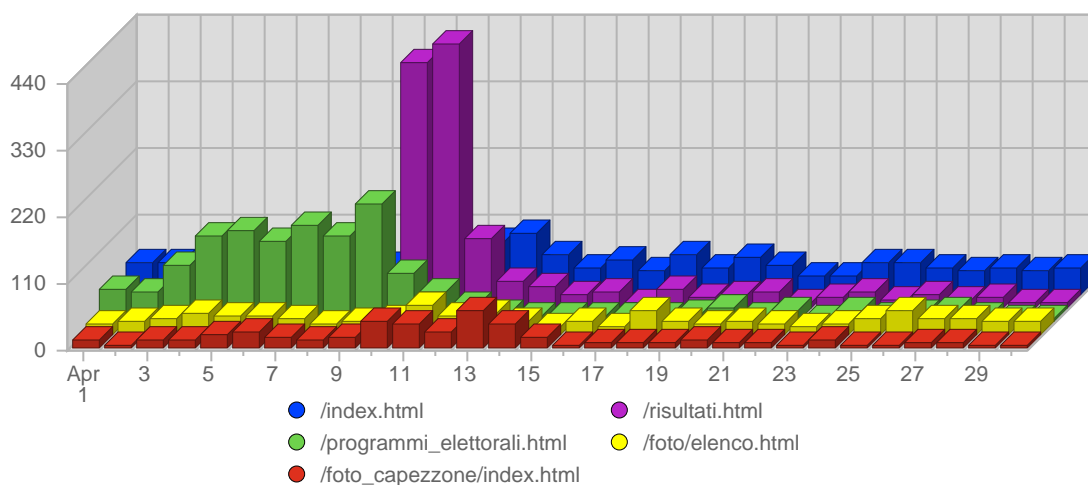

Pages and Content > Pages

Report Description

Report Description: Pages visitors viewed during the month of April 2006
Report Range: Month of April 2006
Report Scope: Historical Data
List Size: 25 of 3110

Breakdown

#	Title & Page	Total Page Views	Average Page Views Historically	Change	Percent of Page Views
1.	/index.html	1,620	1,007.82	-191 ▼	3.09%
2.	/risultati.html	1,473	205.05	+1,124 ▲	2.81%
3.	/programmi_elettorali.html	1,469	86.09	+672 ▲	2.80%
4.	/foto/elenco.html	755	527.73	-313 ▼	1.44%
5.	/foto_capezzone/index.html	480	115.32	+152 ▲	0.92%
6.	/lista.html	324	72.46	+101 ▲	0.62%
7.	/home.html	232	260.41	-136 ▼	0.44%
8.	/testi.html	221	119.50	-113 ▼	0.42%
9.	/gentili.html	215	67.85	-38 ▼	0.41%
10.	/elezioni_fvg.html	206	19.68	+168 ▲	0.39%
11.	/referendum_story.html	201	163.86	-23 ▼	0.38%
12.	/foto_politica/vg/index.html	190	72.50	-20 ▼	0.36%
13.	/audio-video.html	190	107.59	-74 ▼	0.36%
14.	/documenti_fvg.html	182	101.82	+35 ▲	0.35%
15.	/documenti.html	178	195.64	-113 ▼	0.34%
16.	/programma_2001.html	161	43.00	+29 ▲	0.31%
17.	/comitato_260305.html	160	213.00	-25 ▼	0.31%

Continued on Page 2 ...