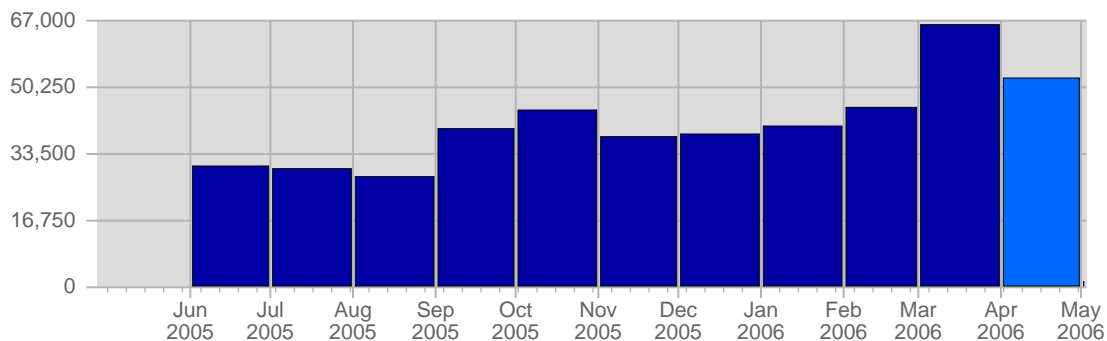

Traffic and Activity > Visits

Report Description

Report Description: Visits during the month of April 2006
 Report Range: Month of April 2006
 Report Scope: Historical Data

Historic Breakdown

Breakdown

Date	Total Visits	Average Visits Historically	Change	Percent of Total Visits
Sat Apr 1st, 2006	814	484.24	+814 ▲	2.77%
Sun Apr 2nd, 2006	760	496.04	+760 ▲	2.59%
Mon Apr 3rd, 2006	1,012	627.00	+1,012 ▲	3.44%
Tue Apr 4th, 2006	1,302	630.98	+1,302 ▲	4.43%
Wed Apr 5th, 2006	1,236	620.83	+1,236 ▲	4.21%
Thu Apr 6th, 2006	1,207	610.11	+1,207 ▲	4.11%
Fri Apr 7th, 2006	1,457	590.70	+1,457 ▲	4.96%
Sat Apr 8th, 2006	1,196	484.24	+382 ▲	4.07%
Sun Apr 9th, 2006	1,380	496.04	+620 ▲	4.70%
Mon Apr 10th, 2006	1,646	627.00	+634 ▲	5.60%
Tue Apr 11th, 2006	1,700	630.98	+398 ▲	5.79%
Wed Apr 12th, 2006	1,222	620.83	-14 ▼	4.16%
Thu Apr 13th, 2006	727	610.11	-480 ▼	2.47%
Fri Apr 14th, 2006	879	590.70	-578 ▼	2.99%
Sat Apr 15th, 2006	661	484.24	-535 ▼	2.25%
Sun Apr 16th, 2006	751	496.04	-629 ▼	2.56%
Mon Apr 17th, 2006	730	627.00	-916 ▼	2.49%
Tue Apr 18th, 2006	863	630.98	-837 ▼	2.94%
Wed Apr 19th, 2006	1,206	620.83	-16 ▼	4.11%
Thu Apr 20th, 2006	970	610.11	+243 ▲	3.30%
Fri Apr 21st, 2006	871	590.70	-8 ▼	2.97%
Sat Apr 22nd, 2006	796	484.24	+135 ▲	2.71%
Sun Apr 23rd, 2006	887	496.04	+136 ▲	3.02%
Mon Apr 24th, 2006	864	627.00	+134 ▲	2.94%
Tue Apr 25th, 2006	884	630.98	+21 ▲	3.01%
Wed Apr 26th, 2006	961	620.83	-245 ▼	3.27%
Thu Apr 27th, 2006	799	610.11	-171 ▼	2.72%
Fri Apr 28th, 2006	533	590.70	-338 ▼	1.81%
Sat Apr 29th, 2006	518	484.24	-278 ▼	1.76%
Sun Apr 30th, 2006	549	496.04	-338 ▼	1.87%
	29,381	17,885		

Traffic and Activity > Page Views

Report Description

Report Description: Page Views during the month of April 2006
Report Range: Month of April 2006
Report Scope: Historical Data

Historic Breakdown

Breakdown