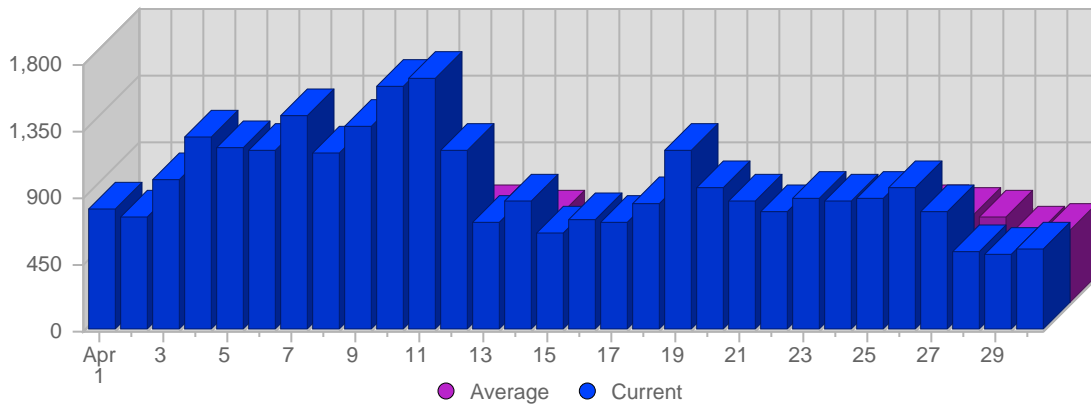

Traffic and Activity > Visits

Report Description

Report Description: Visits during the month of April 2006
 Report Range: Month of April 2006
 Report Scope: Historical Data

Historic Breakdown

Breakdown

Date	Total Visits	Average Visits Historically	Change	Percent of Total Visits
Sat Apr 1st, 2006	814	484.24	+814 ▲	2.77%
Sun Apr 2nd, 2006	760	496.04	+760 ▲	2.59%
Mon Apr 3rd, 2006	1,012	627.00	+1,012 ▲	3.44%
Tue Apr 4th, 2006	1,302	630.98	+1,302 ▲	4.43%
Wed Apr 5th, 2006	1,236	620.83	+1,236 ▲	4.21%
Thu Apr 6th, 2006	1,207	610.11	+1,207 ▲	4.11%
Fri Apr 7th, 2006	1,457	590.70	+1,457 ▲	4.96%
Sat Apr 8th, 2006	1,196	484.24	+382 ▲	4.07%
Sun Apr 9th, 2006	1,380	496.04	+620 ▲	4.70%
Mon Apr 10th, 2006	1,646	627.00	+634 ▲	5.60%
Tue Apr 11th, 2006	1,700	630.98	+398 ▲	5.79%
Wed Apr 12th, 2006	1,222	620.83	-14 ▼	4.16%
Thu Apr 13th, 2006	727	610.11	-480 ▼	2.47%
Fri Apr 14th, 2006	879	590.70	-578 ▼	2.99%
Sat Apr 15th, 2006	661	484.24	-535 ▼	2.25%
Sun Apr 16th, 2006	751	496.04	-629 ▼	2.56%
Mon Apr 17th, 2006	730	627.00	-916 ▼	2.49%
Tue Apr 18th, 2006	863	630.98	-837 ▼	2.94%
Wed Apr 19th, 2006	1,206	620.83	-16 ▼	4.11%
Thu Apr 20th, 2006	970	610.11	+243 ▲	3.30%
Fri Apr 21st, 2006	871	590.70	-8 ▼	2.97%
Sat Apr 22nd, 2006	796	484.24	+135 ▲	2.71%
Sun Apr 23rd, 2006	887	496.04	+136 ▲	3.02%
Mon Apr 24th, 2006	864	627.00	+134 ▲	2.94%
Tue Apr 25th, 2006	884	630.98	+21 ▲	3.01%
Wed Apr 26th, 2006	961	620.83	-245 ▼	3.27%
Thu Apr 27th, 2006	799	610.11	-171 ▼	2.72%
Fri Apr 28th, 2006	533	590.70	-338 ▼	1.81%
Sat Apr 29th, 2006	518	484.24	-278 ▼	1.76%
Sun Apr 30th, 2006	549	496.04	-338 ▼	1.87%
	29,381	17,885		

Traffic and Activity > Page Views

Report Description

Report Description: Page Views during the month of April 2006
Report Range: Month of April 2006
Report Scope: Historical Data

Historic Breakdown

Breakdown