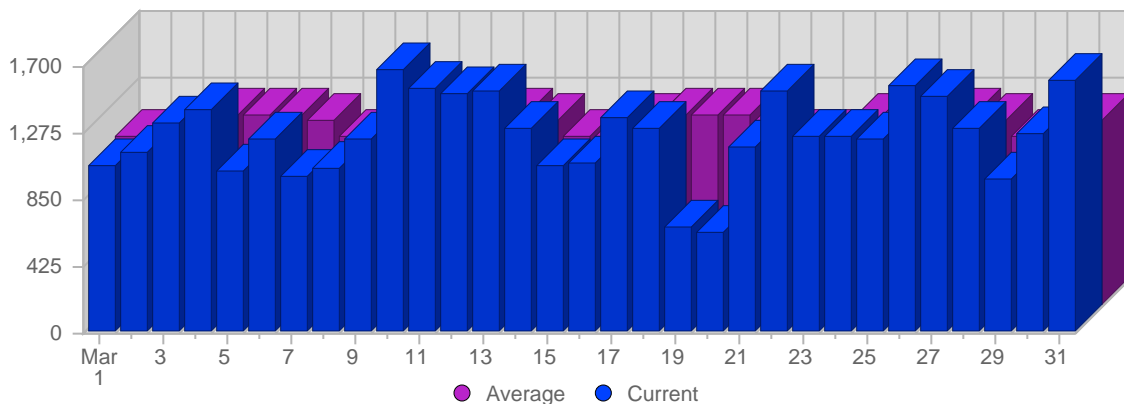

Traffic and Activity > Visits

Report Description

Report Description: Visits during the month of March 2008
Report Range: Month of March 2008
Report Scope: Historical Data

Historic Breakdown

Breakdown

Date	Total Visits	Average Visits Historically	Change	Percent of Total Visits
Sat Mar 1st, 2008	1,060	1,071,25	+1,060 ▲	2,73%
Sun Mar 2nd, 2008	1,152	1,079,60	+1,152 ▲	2,97%
Mon Mar 3rd, 2008	1,326	1,187,97	+1,326 ▲	3,41%
Tue Mar 4th, 2008	1,415	1,207,52	+1,415 ▲	3,64%
Wed Mar 5th, 2008	1,036	1,217,63	+1,036 ▲	2,67%
Thu Mar 6th, 2008	1,225	1,221,33	+1,225 ▲	3,15%
Fri Mar 7th, 2008	991	1,173,19	+991 ▲	2,55%
Sat Mar 8th, 2008	1,049	1,071,25	-11 ▼	2,70%
Sun Mar 9th, 2008	1,235	1,079,60	+83 ▲	3,18%
Mon Mar 10th, 2008	1,680	1,187,97	+354 ▲	4,33%
Tue Mar 11th, 2008	1,552	1,207,52	+137 ▲	3,00%
Wed Mar 12th, 2008	1,514	1,217,63	+478 ▲	3,90%
Thu Mar 13th, 2008	1,539	1,221,33	+314 ▲	3,96%
Fri Mar 14th, 2008	1,301	1,173,19	+310 ▲	3,35%
Sat Mar 15th, 2008	1,054	1,071,25	+5 ▲	2,71%
Sun Mar 16th, 2008	1,081	1,079,60	-154 ▼	2,78%
Mon Mar 17th, 2008	1,374	1,187,97	-306 ▼	3,54%
Tue Mar 18th, 2008	1,303	1,207,52	-249 ▼	3,36%
Wed Mar 19th, 2008	671	1,217,63	-843 ▼	1,73%
Thu Mar 20th, 2008	645	1,221,33	-894 ▼	1,66%
Fri Mar 21st, 2008	1,173	1,173,19	-128 ▼	3,02%
Sat Mar 22nd, 2008	1,537	1,071,25	+483 ▲	3,96%
Sun Mar 23rd, 2008	1,246	1,079,60	+165 ▲	3,21%
Mon Mar 24th, 2008	1,245	1,187,97	-129 ▼	3,21%
Tue Mar 25th, 2008	1,226	1,207,52	-77 ▼	3,16%
Wed Mar 26th, 2008	1,573	1,217,63	+902 ▲	4,05%
Thu Mar 27th, 2008	1,500	1,221,33	+855 ▲	3,86%
Fri Mar 28th, 2008	1,298	1,173,19	+125 ▲	3,34%
Sat Mar 29th, 2008	983	1,071,25	-554 ▼	2,53%
Sun Mar 30th, 2008	1,259	1,079,60	+13 ▲	3,24%
Mon Mar 31st, 2008	1,598	1,187,97	+353 ▲	4,11%
	38,841	-		