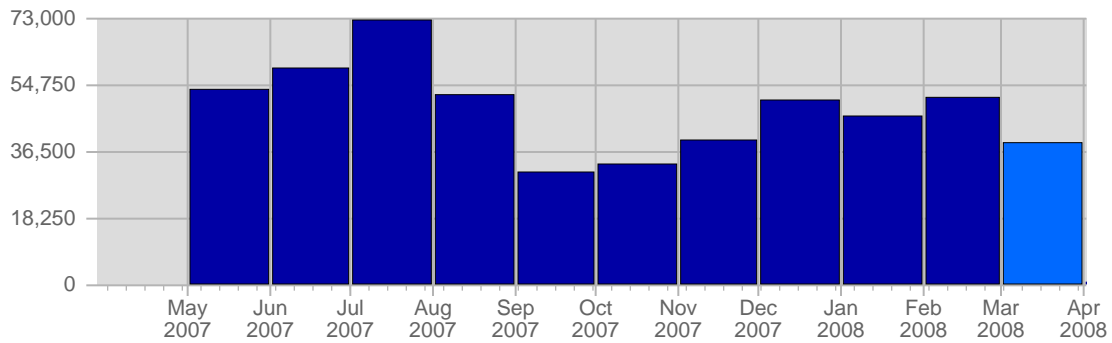

Traffic and Activity > Page Views

Report Description

Report Description: Page Views during the month of March 2008
Report Range: Month of March 2008
Report Scope: Historical Data

Historic Breakdown