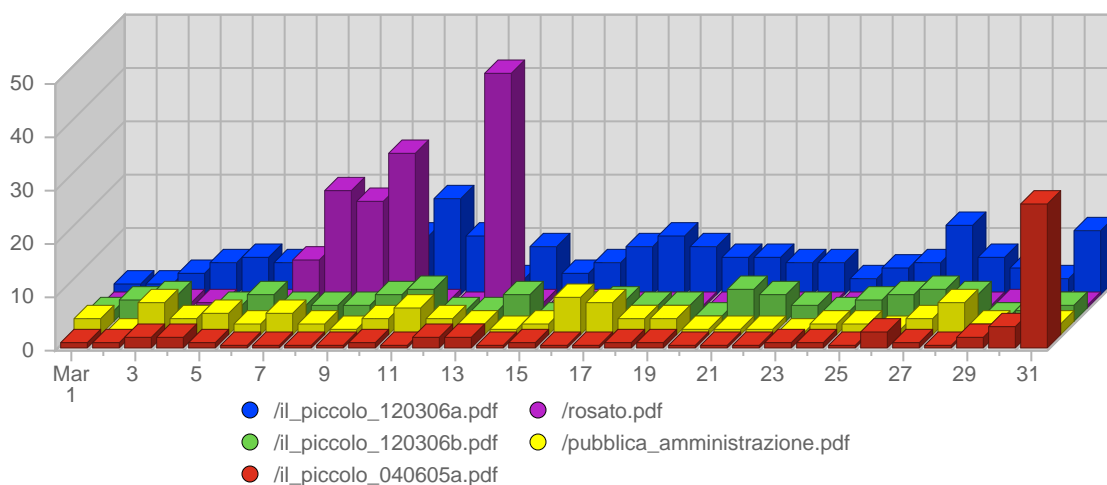

Pages and Content > Media & Downloads

Report Description

Report Description: Downloads during the month of March 2008
Report Range: Month of March 2008
Report Scope: Historical Data
List Size: 25 of 737

Breakdown

#	File	Total Downloads	Average Downloads Historically	Change	Percent of Downloads
1.	/il_piccolo_120306a.pdf	210	240,50	-84 ▼	2,82%
2.	/rosato.pdf	133	123,00	-102 ▼	1,78%
3.	/il_piccolo_120306b.pdf	105	107,94	-9 ▼	1,41%
4.	/pubblica_amministrazione.pdf	81	58,00	-21 ▼	1,09%
5.	/il_piccolo_040605a.pdf	54	15,63	+27 ▲	0,72%
6.	/progetti_per_milano.pdf	44	27,75	+10 ▲	0,59%
7.	/trieste_oggi_170704.pdf	44	27,27	+2 ▲	0,59%
8.	/liste_senato_2006.pdf	44	21,38	-12 ▼	0,59%
9.	/liste_camera_2006.pdf	44	16,13	-27 ▼	0,59%
10.	/messaggero_200904.pdf	42	21,63	-23 ▼	0,56%
11.	/statistiche_0208.pdf	41	-	+41 ▲	0,55%
12.	/trenitalia.pdf	39	13,20	+3 ▲	0,52%
13.	/il_piccolo_290707.pdf	38	32,33	+5 ▲	0,51%
14.	/bilancio_rxfvg.pdf	38	27,29	-27 ▼	0,51%
15.	/il_piccolo_290605.pdf	38	29,07	-26 ▼	0,51%
16.	/memoria.pdf	37	9,87	+30 ▲	0,50%
17.	/il_piccolo_100605a.pdf	35	57,87	-7 ▼	0,47%

Continued on Page 2 ...