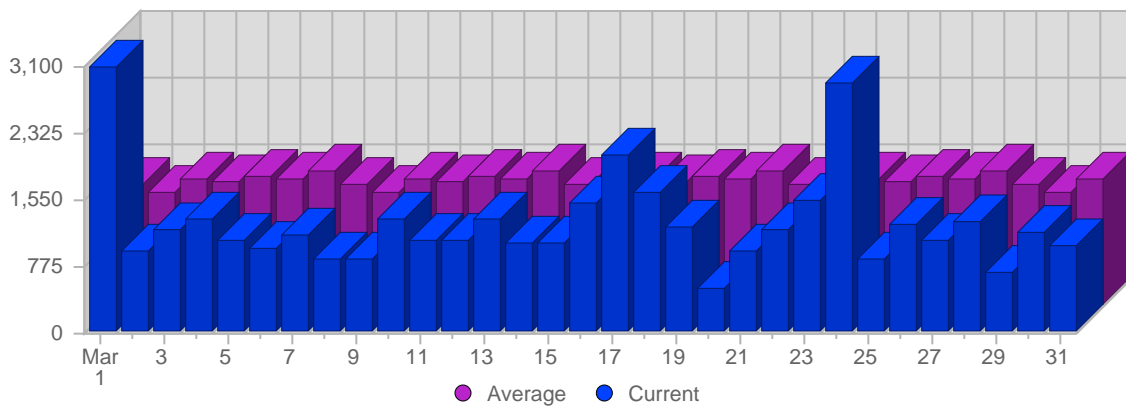

Date	Total Page Views	Average Page Views Historically	Change	Percent of Total Page Views
Sat Mar 1st, 2008	3,091	1,410,09	+3,091 ▲	7,91%
Sun Mar 2nd, 2008	960	1,307,15	+960 ▲	2,46%
Mon Mar 3rd, 2008	1,189	1,466,66	+1,189 ▲	3,04%
Tue Mar 4th, 2008	1,328	1,442,06	+1,328 ▲	3,40%
Wed Mar 5th, 2008	1,076	1,499,42	+1,076 ▲	2,75%
Thu Mar 6th, 2008	963	1,465,36	+963 ▲	2,47%
Fri Mar 7th, 2008	1,127	1,579,96	+1,127 ▲	2,88%
Sat Mar 8th, 2008	844	1,410,09	-2,247 ▼	2,16%
Sun Mar 9th, 2008	848	1,307,15	-112 ▼	2,17%
Mon Mar 10th, 2008	1,326	1,466,66	+137 ▲	3,39%
Tue Mar 11th, 2008	1,081	1,442,06	-247 ▼	2,77%
Wed Mar 12th, 2008	1,057	1,499,42	-19 ▼	2,71%
Thu Mar 13th, 2008	1,326	1,465,36	+363 ▲	3,39%
Fri Mar 14th, 2008	1,035	1,579,96	-92 ▼	2,65%
Sat Mar 15th, 2008	1,024	1,410,09	+180 ▲	2,62%
Sun Mar 16th, 2008	1,499	1,307,15	+651 ▲	3,84%
Mon Mar 17th, 2008	2,059	1,466,66	+733 ▲	5,27%
Tue Mar 18th, 2008	1,620	1,442,06	+539 ▲	4,15%
Wed Mar 19th, 2008	1,216	1,499,42	+159 ▲	3,11%
Thu Mar 20th, 2008	498	1,465,36	-828 ▼	1,28%
Fri Mar 21st, 2008	954	1,579,96	-81 ▼	2,44%
Sat Mar 22nd, 2008	1,206	1,410,09	+182 ▲	3,09%
Sun Mar 23rd, 2008	1,530	1,307,15	+31 ▲	3,92%
Mon Mar 24th, 2008	2,896	1,466,66	+837 ▲	7,41%
Tue Mar 25th, 2008	845	1,442,06	-775 ▼	2,16%
Wed Mar 26th, 2008	1,250	1,499,42	+34 ▲	3,20%
Thu Mar 27th, 2008	1,066	1,465,36	+568 ▲	2,73%
Fri Mar 28th, 2008	1,273	1,579,96	+319 ▲	3,26%
Sat Mar 29th, 2008	703	1,410,09	-503 ▼	1,80%
Sun Mar 30th, 2008	1,174	1,307,15	-356 ▼	3,01%
Mon Mar 31st, 2008	1,008	1,466,66	-1,888 ▼	2,58%
	39,072	41,917		