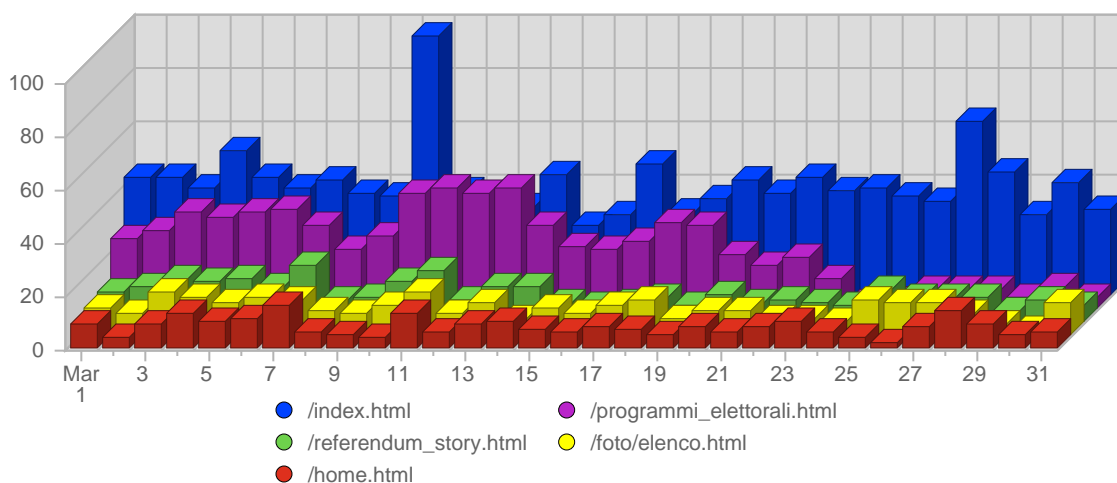

Pages and Content > Pages

Report Description

Report Description: Pages visitors viewed during the month of March 2008
Report Range: Month of March 2008
Report Scope: Historical Data
List Size: 25 of 3131

Breakdown

#	Title & Page	Total Page Views	Average Page Views Historically	Change	Percent of Page Views
1.	/index.html	1,291	1,454,19	-3,681 ▼	3,31%
2.	/programmi_elettorali.html	726	149,13	+339 ▲	1,86%
3.	/referendum_story.html	320	232,00	-270 ▼	0,82%
4.	/foto/elenco.html	303	335,19	-9 ▼	0,78%
5.	/home.html	244	196,13	-14 ▼	0,63%
6.	/risultati.html	212	196,63	-70 ▼	0,54%
7.	/documenti.html	209	153,44	-48 ▼	0,54%
8.	/audio-video.html	161	144,69	-67 ▼	0,41%
9.	/testi.html	159	131,94	-67 ▼	0,41%
10.	/comitato_260305.html	147	128,75	-39 ▼	0,38%
11.	/snaidero.html	136	116,67	+53 ▲	0,35%
12.	/link.html	122	117,63	-39 ▼	0,31%
13.	/gentili.html	110	120,88	-25 ▼	0,28%
14.	/illy.html	108	73,50	-156 ▼	0,28%
15.	/rxfgv.html	108	160,44	-120 ▼	0,28%
16.	/comunicati_fvg1.html	98	87,25	-11 ▼	0,25%
17.	/articoli_fvg.html	92	89,69	-22 ▼	0,24%

Continued on Page 2 ...