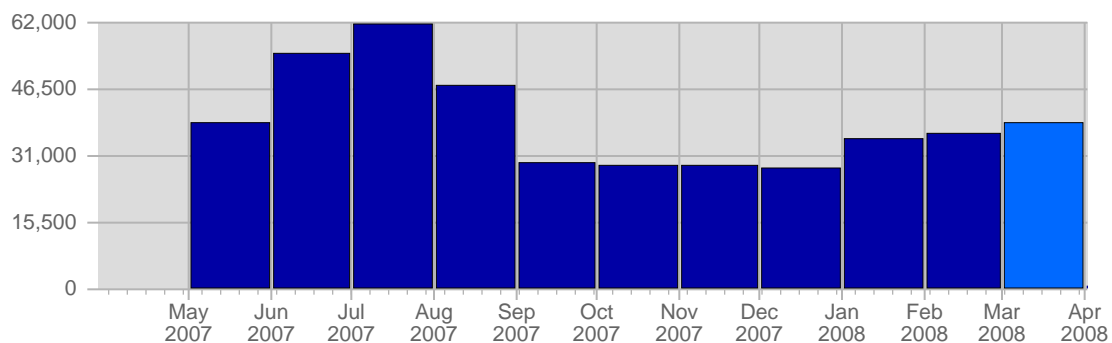

Traffic and Activity > Visits

Report Description

Report Description: Visits during the month of March 2008
Report Range: Month of March 2008
Report Scope: Historical Data

Historic Breakdown