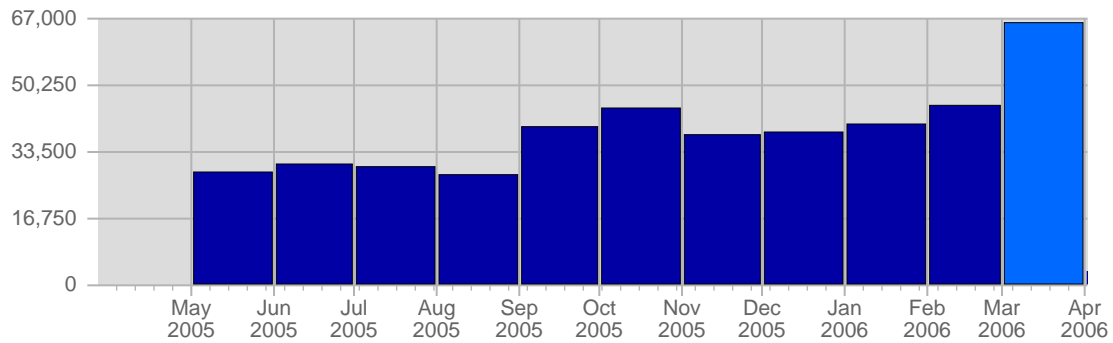

Traffic and Activity > Page Views

Report Description

Report Description: Page Views during the month of March 2006
Report Range: Month of March 2006
Report Scope: Historical Data

Historic Breakdown

Breakdown

Date	Total Page Views	Average Page Views Historically	Change	Percent of Total Page Views
Wed Mar 1st, 2006	1,974	1,179.02	+1,974 ▲	2.98%
Thu Mar 2nd, 2006	1,342	1,119.99	+1,342 ▲	2.03%
Fri Mar 3rd, 2006	1,556	1,022.39	+1,556 ▲	2.35%
Sat Mar 4th, 2006	1,181	884.32	+1,181 ▲	1.78%
Sun Mar 5th, 2006	5,105	917.93	+3,126 ▲	7.70%
Mon Mar 6th, 2006	2,022	1,153.92	+421 ▲	3.05%
Tue Mar 7th, 2006	2,329	1,137.56	-352 ▼	3.52%
Wed Mar 8th, 2006	2,537	1,179.02	+563 ▲	3.83%
Thu Mar 9th, 2006	3,610	1,119.99	+2,268 ▲	5.45%
Fri Mar 10th, 2006	1,517	1,022.39	-39 ▼	2.29%
Sat Mar 11th, 2006	1,689	884.32	+508 ▲	2.55%
Sun Mar 12th, 2006	1,789	917.93	-3,316 ▼	2.70%
Mon Mar 13th, 2006	1,684	1,153.92	-338 ▼	2.54%
Tue Mar 14th, 2006	2,758	1,137.56	+429 ▲	4.16%
Wed Mar 15th, 2006	1,939	1,179.02	-598 ▼	2.93%
Thu Mar 16th, 2006	1,561	1,119.99	-2,049 ▼	2.36%
Fri Mar 17th, 2006	1,418	1,022.39	-99 ▼	2.14%
Sat Mar 18th, 2006	1,634	884.32	-55 ▼	2.47%
Sun Mar 19th, 2006	1,797	917.93	+8 ▲	2.71%
Mon Mar 20th, 2006	1,561	1,153.92	-123 ▼	2.36%
Tue Mar 21st, 2006	1,894	1,137.56	-864 ▼	2.86%
Wed Mar 22nd, 2006	4,625	1,179.02	+2,686 ▲	6.98%
Thu Mar 23rd, 2006	2,244	1,119.99	+683 ▲	3.39%
Fri Mar 24th, 2006	2,879	1,022.39	+1,461 ▲	4.35%
Sat Mar 25th, 2006	1,536	884.32	-98 ▼	2.32%
Sun Mar 26th, 2006	1,586	917.93	-211 ▼	2.39%
Mon Mar 27th, 2006	2,221	1,153.92	+660 ▲	3.35%
Tue Mar 28th, 2006	2,235	1,137.56	+341 ▲	3.37%
Wed Mar 29th, 2006	2,504	1,179.02	-2,121 ▼	3.78%
Thu Mar 30th, 2006	2,386	1,119.99	+142 ▲	3.60%
Fri Mar 31st, 2006	1,150	1,022.39	-1,729 ▼	1.74%
	66,263	30,192		