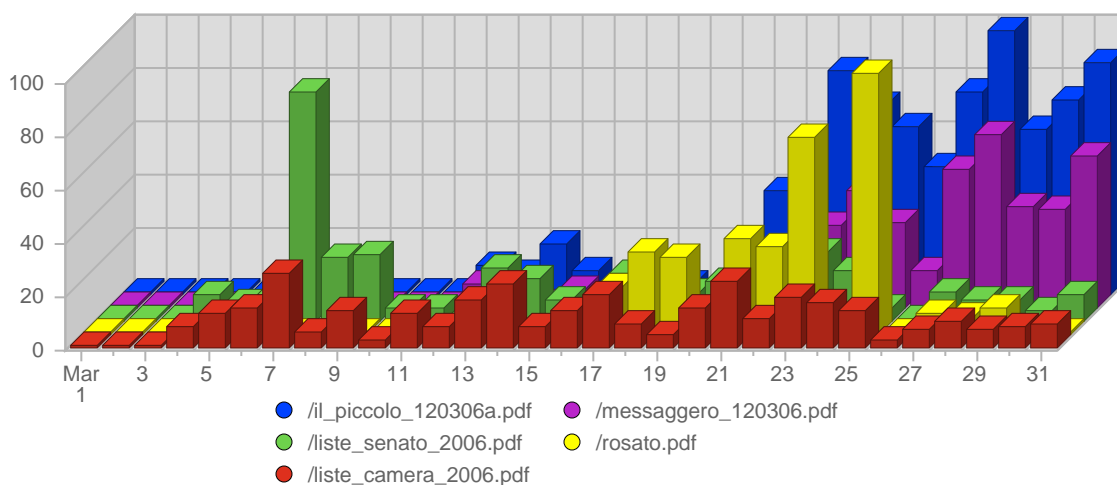

Pages and Content > Media & Downloads

Report Description

Report Description: Downloads during the month of March 2006
Report Range: Month of March 2006
Report Scope: Historical Data
List Size: 25 of 514

Breakdown

#	File	Total Downloads	Average Downloads Historically	Change	Percent of Downloads
1.	/il_piccolo_120306a.pdf	819	-	+819 ▲	7.11%
2.	/messaggero_120306.pdf	435	-	+435 ▲	3.78%
3.	/liste_senato_2006.pdf	391	-	+391 ▲	3.40%
4.	/rosato.pdf	356	-	+356 ▲	3.09%
5.	/liste_camera_2006.pdf	351	-	+351 ▲	3.05%
6.	/comune.pdf	298	-	+298 ▲	2.59%
7.	/il_piccolo_120306b.pdf	296	-	+296 ▲	2.57%
8.	/manchette_ts.pdf	260	-	+260 ▲	2.26%
9.	/il_piccolo_040306.pdf	208	-	+208 ▲	1.81%
10.	/provincia.pdf	153	-	+153 ▲	1.33%
11.	/referendum_pma.pdf	126	80.10	+44 ▲	1.10%
12.	/il_piccolo_060306.pdf	120	-	+120 ▲	1.04%
13.	/programma_elettorale.doc	116	-	+82 ▲	1.01%
14.	/volantino_triESTE.pdf	105	-	-35 ▼	0.91%
15.	/il_piccolo_210206.pdf	86	-	+10 ▲	0.75%
16.	/dossier_pma.pdf	78	69.82	+7 ▲	0.68%
17.	/il_piccolo_050206.pdf	78	-	+7 ▲	0.68%

Continued on Page 2 ...