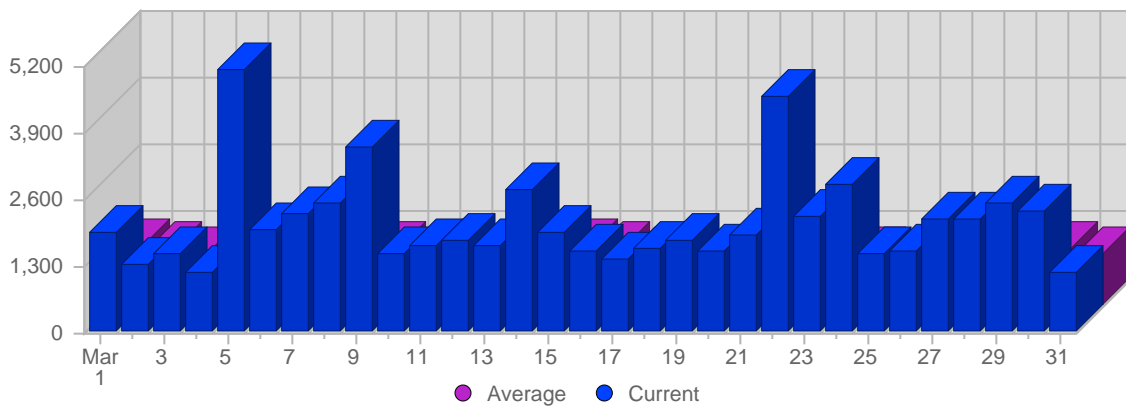

Date	Total Page Views	Average Page Views Historically	Change	Percent of Total Page Views
Wed Mar 1st, 2006	1,974	1,179.02	+1,974 ▲	2.98%
Thu Mar 2nd, 2006	1,342	1,119.99	+1,342 ▲	2.03%
Fri Mar 3rd, 2006	1,556	1,022.39	+1,556 ▲	2.35%
Sat Mar 4th, 2006	1,181	884.32	+1,181 ▲	1.78%
Sun Mar 5th, 2006	5,105	917.93	+3,126 ▲	7.70%
Mon Mar 6th, 2006	2,022	1,153.92	+421 ▲	3.05%
Tue Mar 7th, 2006	2,329	1,137.56	-352 ▼	3.52%
Wed Mar 8th, 2006	2,537	1,179.02	+563 ▲	3.83%
Thu Mar 9th, 2006	3,610	1,119.99	+2,268 ▲	5.45%
Fri Mar 10th, 2006	1,517	1,022.39	-39 ▼	2.29%
Sat Mar 11th, 2006	1,689	884.32	+508 ▲	2.55%
Sun Mar 12th, 2006	1,789	917.93	-3,316 ▼	2.70%
Mon Mar 13th, 2006	1,684	1,153.92	-338 ▼	2.54%
Tue Mar 14th, 2006	2,758	1,137.56	+429 ▲	4.16%
Wed Mar 15th, 2006	1,939	1,179.02	-598 ▼	2.93%
Thu Mar 16th, 2006	1,561	1,119.99	-2,049 ▼	2.36%
Fri Mar 17th, 2006	1,418	1,022.39	-99 ▼	2.14%
Sat Mar 18th, 2006	1,634	884.32	-55 ▼	2.47%
Sun Mar 19th, 2006	1,797	917.93	+8 ▲	2.71%
Mon Mar 20th, 2006	1,561	1,153.92	-123 ▼	2.36%
Tue Mar 21st, 2006	1,894	1,137.56	-864 ▼	2.86%
Wed Mar 22nd, 2006	4,625	1,179.02	+2,686 ▲	6.98%
Thu Mar 23rd, 2006	2,244	1,119.99	+683 ▲	3.39%
Fri Mar 24th, 2006	2,879	1,022.39	+1,461 ▲	4.35%
Sat Mar 25th, 2006	1,536	884.32	-98 ▼	2.32%
Sun Mar 26th, 2006	1,586	917.93	-211 ▼	2.39%
Mon Mar 27th, 2006	2,221	1,153.92	+660 ▲	3.35%
Tue Mar 28th, 2006	2,235	1,137.56	+341 ▲	3.37%
Wed Mar 29th, 2006	2,504	1,179.02	-2,121 ▼	3.78%
Thu Mar 30th, 2006	2,386	1,119.99	+142 ▲	3.60%
Fri Mar 31st, 2006	1,150	1,022.39	-1,729 ▼	1.74%
	66,263	30,192		