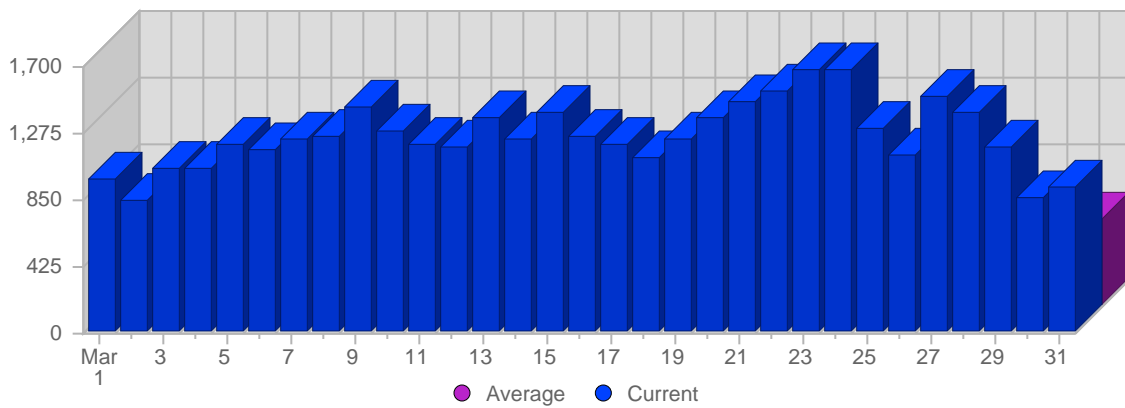

Traffic and Activity > Visits

Report Description

Report Description: Visits during the month of March 2006
 Report Range: Month of March 2006
 Report Scope: Historical Data

Historic Breakdown

Breakdown

Date	Total Visits	Average Visits Historically	Change	Percent of Total Visits
Wed Mar 1st, 2006	977	572.66	+977 ▲	2.53%
Thu Mar 2nd, 2006	839	574.90	+839 ▲	2.17%
Fri Mar 3rd, 2006	1,042	553.47	+1,042 ▲	2.69%
Sat Mar 4th, 2006	1,051	451.04	+1,051 ▲	2.72%
Sun Mar 5th, 2006	1,205	453.60	+181 ▲	3.12%
Mon Mar 6th, 2006	1,171	582.00	-56 ▼	3.03%
Tue Mar 7th, 2006	1,238	582.11	+205 ▲	3.20%
Wed Mar 8th, 2006	1,255	572.66	+278 ▲	3.25%
Thu Mar 9th, 2006	1,434	574.90	+595 ▲	3.71%
Fri Mar 10th, 2006	1,287	553.47	+245 ▲	3.33%
Sat Mar 11th, 2006	1,193	451.04	+142 ▲	3.08%
Sun Mar 12th, 2006	1,184	453.60	-21 ▼	3.06%
Mon Mar 13th, 2006	1,363	582.00	+192 ▲	3.52%
Tue Mar 14th, 2006	1,235	582.11	-3 ▼	3.19%
Wed Mar 15th, 2006	1,395	572.66	+140 ▲	3.61%
Thu Mar 16th, 2006	1,245	574.90	-189 ▼	3.22%
Fri Mar 17th, 2006	1,190	553.47	-97 ▼	3.08%
Sat Mar 18th, 2006	1,117	451.04	-76 ▼	2.89%
Sun Mar 19th, 2006	1,239	453.60	+55 ▲	3.20%
Mon Mar 20th, 2006	1,372	582.00	+9 ▲	3.55%
Tue Mar 21st, 2006	1,478	582.11	+243 ▲	3.82%
Wed Mar 22nd, 2006	1,530	572.66	+135 ▲	3.96%
Thu Mar 23rd, 2006	1,676	574.90	+431 ▲	4.33%
Fri Mar 24th, 2006	1,670	553.47	+480 ▲	4.32%
Sat Mar 25th, 2006	1,308	451.04	+191 ▲	3.38%
Sun Mar 26th, 2006	1,133	453.60	-106 ▼	2.93%
Mon Mar 27th, 2006	1,497	582.00	+125 ▲	3.87%
Tue Mar 28th, 2006	1,402	582.11	-76 ▼	3.63%
Wed Mar 29th, 2006	1,179	572.66	-351 ▼	3.05%
Thu Mar 30th, 2006	851	574.90	-825 ▼	2.20%
Fri Mar 31st, 2006	923	553.47	-747 ▼	2.39%
	38,679	12,432		