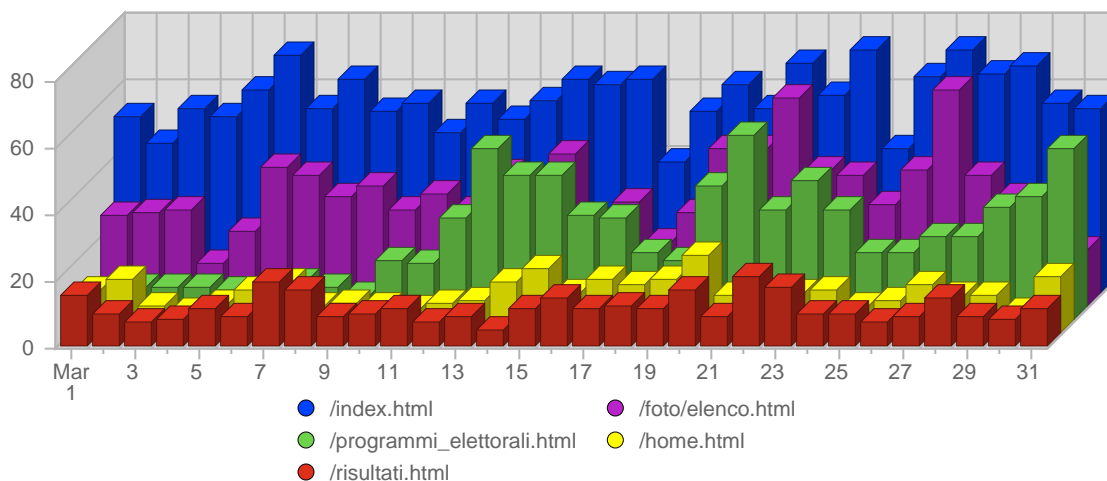

Pages and Content > Pages

Report Description

Report Description: Pages visitors viewed during the month of March 2006
Report Range: Month of March 2006
Report Scope: Historical Data
List Size: 25 of 3098

Breakdown

#	Title & Page	Total Page Views	Average Page Views Historically	Change	Percent of Page Views
1.	/index.html	1,811	969.57	+417 ▲	2.74%
2.	/foto/elenco.html	1,068	502.00	+478 ▲	1.62%
3.	/programmi_elettorali.html	797	52.24	+657 ▲	1.21%
4.	/home.html	368	255.29	+97 ▲	0.56%
5.	/risultati.html	349	198.19	+83 ▲	0.53%
6.	/testi.html	334	109.29	+198 ▲	0.51%
7.	/foto_capezzone/index.html	328	105.19	+45 ▲	0.50%
8.	/documenti.html	291	191.10	+77 ▲	0.44%
9.	/programma_rosa.html	274	-	-34 ▼	0.42%
10.	/audio-video.html	264	100.14	+124 ▲	0.40%
11.	/gentili.html	253	58.11	+100 ▲	0.38%
12.	/referendum_story.html	224	161.00	+49 ▲	0.34%
13.	/lista.html	223	65.29	+89 ▲	0.34%
14.	/foto_politicafvg/index.html	210	65.95	+68 ▲	0.32%
15.	/link.html	198	126.38	+50 ▲	0.30%
16.	/entrate_uscite_2006.html	190	-	-14 ▼	0.29%
17.	/comitato_260305.html	185	215.33	-119 ▼	0.28%

Continued on Page 2 ...