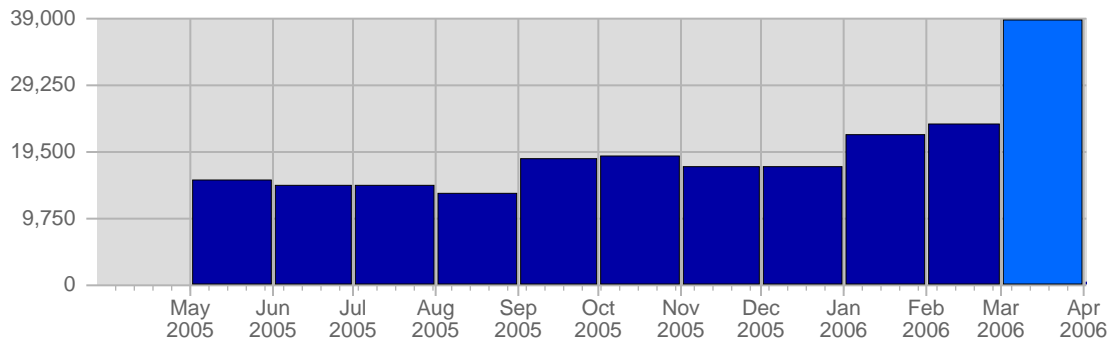

Traffic and Activity > Visits

Report Description

Report Description: Visits during the month of March 2006
Report Range: Month of March 2006
Report Scope: Historical Data

Historic Breakdown