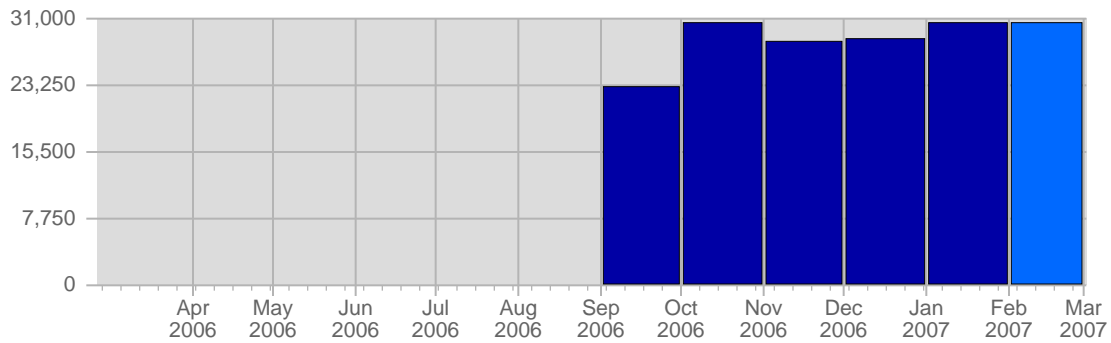

Traffic and Activity > Visits

Report Description

Report Description: Visits during the month of February 2007
 Report Range: Month of February 2007
 Report Scope: Historical Data

Historic Breakdown

Breakdown

Date	Total Visits	Average Visits Historically	Change	Percent of Total Visits
Thu Feb 1st, 2007	611	695.38	+611 ▲	2.91%
Fri Feb 2nd, 2007	652	672.92	+652 ▲	3.11%
Sat Feb 3rd, 2007	510	612.92	+510 ▲	2.43%
Sun Feb 4th, 2007	710	603.58	-35 ▼	3.38%
Mon Feb 5th, 2007	872	660.88	+29 ▲	4.16%
Tue Feb 6th, 2007	886	661.13	+6 ▲	4.22%
Wed Feb 7th, 2007	907	698.83	+175 ▲	4.32%
Thu Feb 8th, 2007	789	695.38	+178 ▲	3.76%
Fri Feb 9th, 2007	858	672.92	+206 ▲	4.09%
Sat Feb 10th, 2007	782	612.92	+272 ▲	3.73%
Sun Feb 11th, 2007	647	603.58	-63 ▼	3.08%
Mon Feb 12th, 2007	703	660.88	-169 ▼	3.35%
Tue Feb 13th, 2007	740	661.13	-146 ▼	3.53%
Wed Feb 14th, 2007	751	698.83	-156 ▼	3.58%
Thu Feb 15th, 2007	610	695.38	-179 ▼	2.91%
Fri Feb 16th, 2007	588	672.92	-270 ▼	2.80%
Sat Feb 17th, 2007	916	612.92	+134 ▲	4.36%
Sun Feb 18th, 2007	773	603.58	+126 ▲	3.68%
Mon Feb 19th, 2007	712	660.88	+9 ▲	3.39%
Tue Feb 20th, 2007	646	661.13	-94 ▼	3.08%
Wed Feb 21st, 2007	961	698.83	+210 ▲	4.58%
Thu Feb 22nd, 2007	881	695.38	+271 ▲	4.20%
Fri Feb 23rd, 2007	731	672.92	+143 ▲	3.48%
Sat Feb 24th, 2007	607	612.92	-309 ▼	2.89%
Sun Feb 25th, 2007	712	603.58	-61 ▼	3.39%
Mon Feb 26th, 2007	747	660.88	+35 ▲	3.56%
Tue Feb 27th, 2007	781	661.13	+135 ▲	3.72%
Wed Feb 28th, 2007	905	698.83	-56 ▼	4.31%
	20,988	12,356		

Traffic and Activity > Page Views

Report Description

Report Description: Page Views during the month of February 2007
 Report Range: Month of February 2007
 Report Scope: Historical Data

Historic Breakdown