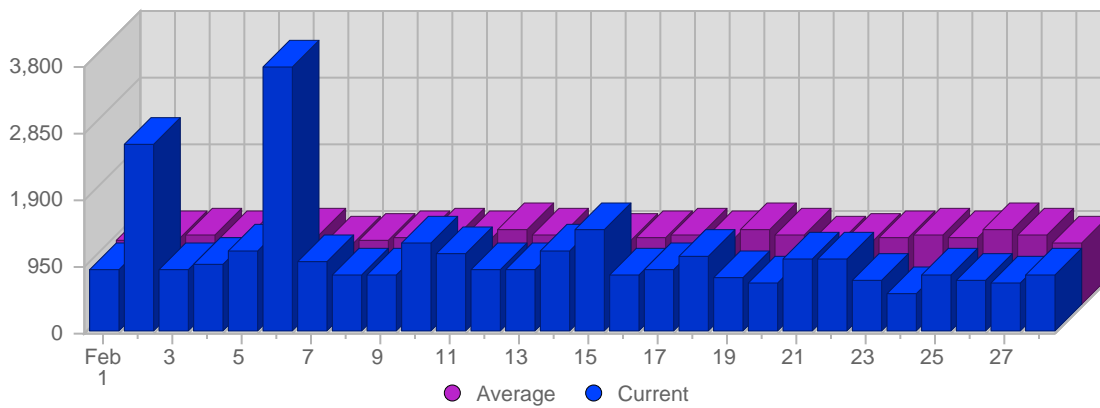

Traffic and Activity > Page Views

Report Description

Report Description: Page Views during the month of February 2007
 Report Range: Month of February 2007
 Report Scope: Historical Data

Historic Breakdown

Breakdown

Date	Total Page Views	Average Page Views Historically	Change	Percent of Total Page Views
Thu Feb 1st, 2007	886	922.63	+886 ▲	2.90%
Fri Feb 2nd, 2007	2,667	984.08	+2,667 ▲	8.73%
Sat Feb 3rd, 2007	910	1,015.42	+910 ▲	2.98%
Sun Feb 4th, 2007	951	961.00	-32 ▼	3.11%
Mon Feb 5th, 2007	1,172	1,069.63	-122 ▼	3.84%
Tue Feb 6th, 2007	3,780	1,016.17	+2,776 ▲	12.37%
Wed Feb 7th, 2007	1,025	887.63	+10 ▲	3.35%
Thu Feb 8th, 2007	830	922.63	-56 ▼	2.72%
Fri Feb 9th, 2007	824	984.08	-1,843 ▼	2.70%
Sat Feb 10th, 2007	1,273	1,015.42	+363 ▲	4.17%
Sun Feb 11th, 2007	1,108	961.00	+157 ▲	3.63%
Mon Feb 12th, 2007	881	1,069.63	-291 ▼	2.88%
Tue Feb 13th, 2007	907	1,016.17	-2,873 ▼	2.97%
Wed Feb 14th, 2007	1,140	887.63	+115 ▲	3.73%
Thu Feb 15th, 2007	1,469	922.63	+639 ▲	4.81%
Fri Feb 16th, 2007	810	984.08	-14 ▼	2.65%
Sat Feb 17th, 2007	886	1,015.42	-387 ▼	2.90%
Sun Feb 18th, 2007	1,102	961.00	-6 ▼	3.61%
Mon Feb 19th, 2007	779	1,069.63	-102 ▼	2.55%
Tue Feb 20th, 2007	701	1,016.17	-206 ▼	2.29%
Wed Feb 21st, 2007	1,038	887.63	-102 ▼	3.40%
Thu Feb 22nd, 2007	1,051	922.63	-418 ▼	3.44%
Fri Feb 23rd, 2007	757	984.08	-53 ▼	2.48%
Sat Feb 24th, 2007	557	1,015.42	-329 ▼	1.82%
Sun Feb 25th, 2007	808	961.00	-294 ▼	2.64%
Mon Feb 26th, 2007	726	1,069.63	-53 ▼	2.38%
Tue Feb 27th, 2007	697	1,016.17	-4 ▼	2.28%
Wed Feb 28th, 2007	822	887.63	-216 ▼	2.69%
	30,557	24,752		