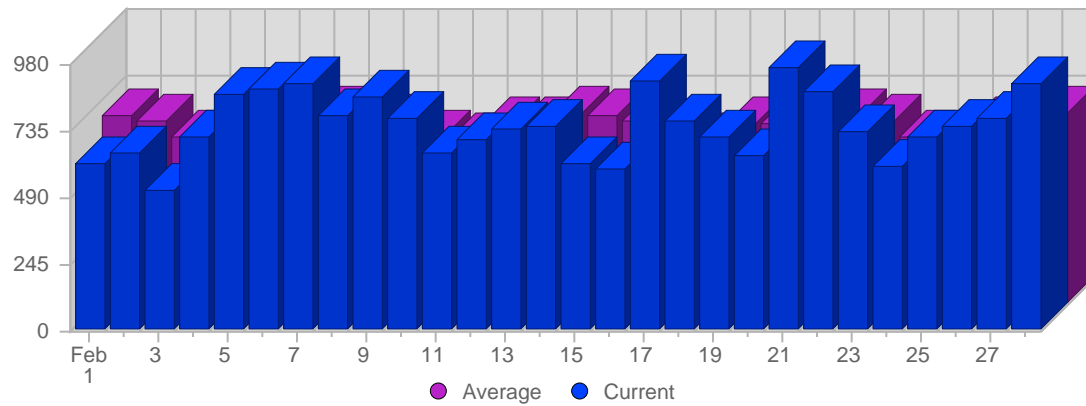

Traffic and Activity > Visits

Report Description

Report Description: Visits during the month of February 2007
 Report Range: Month of February 2007
 Report Scope: Historical Data

Historic Breakdown

Breakdown

Date	Total Visits	Average Visits Historically	Change	Percent of Total Visits
Thu Feb 1st, 2007	611	695.38	+611 ▲	2.91%
Fri Feb 2nd, 2007	652	672.92	+652 ▲	3.11%
Sat Feb 3rd, 2007	510	612.92	+510 ▲	2.43%
Sun Feb 4th, 2007	710	603.58	-35 ▼	3.38%
Mon Feb 5th, 2007	872	660.88	+29 ▲	4.16%
Tue Feb 6th, 2007	886	661.13	+6 ▲	4.22%
Wed Feb 7th, 2007	907	698.83	+175 ▲	4.32%
Thu Feb 8th, 2007	789	695.38	+178 ▲	3.76%
Fri Feb 9th, 2007	858	672.92	+206 ▲	4.09%
Sat Feb 10th, 2007	782	612.92	+272 ▲	3.73%
Sun Feb 11th, 2007	647	603.58	-63 ▼	3.08%
Mon Feb 12th, 2007	703	660.88	-169 ▼	3.35%
Tue Feb 13th, 2007	740	661.13	-146 ▼	3.53%
Wed Feb 14th, 2007	751	698.83	-156 ▼	3.58%
Thu Feb 15th, 2007	610	695.38	-179 ▼	2.91%
Fri Feb 16th, 2007	588	672.92	-270 ▼	2.80%
Sat Feb 17th, 2007	916	612.92	+134 ▲	4.36%
Sun Feb 18th, 2007	773	603.58	+126 ▲	3.68%
Mon Feb 19th, 2007	712	660.88	+9 ▲	3.39%
Tue Feb 20th, 2007	646	661.13	-94 ▼	3.08%
Wed Feb 21st, 2007	961	698.83	+210 ▲	4.58%
Thu Feb 22nd, 2007	881	695.38	+271 ▲	4.20%
Fri Feb 23rd, 2007	731	672.92	+143 ▲	3.48%
Sat Feb 24th, 2007	607	612.92	-309 ▼	2.89%
Sun Feb 25th, 2007	712	603.58	-61 ▼	3.39%
Mon Feb 26th, 2007	747	660.88	+35 ▲	3.56%
Tue Feb 27th, 2007	781	661.13	+135 ▲	3.72%
Wed Feb 28th, 2007	905	698.83	-56 ▼	4.31%
	20,988	12,356		

Traffic and Activity > Page Views

Report Description

Report Description: Page Views during the month of February 2007
 Report Range: Month of February 2007
 Report Scope: Historical Data

Historic Breakdown