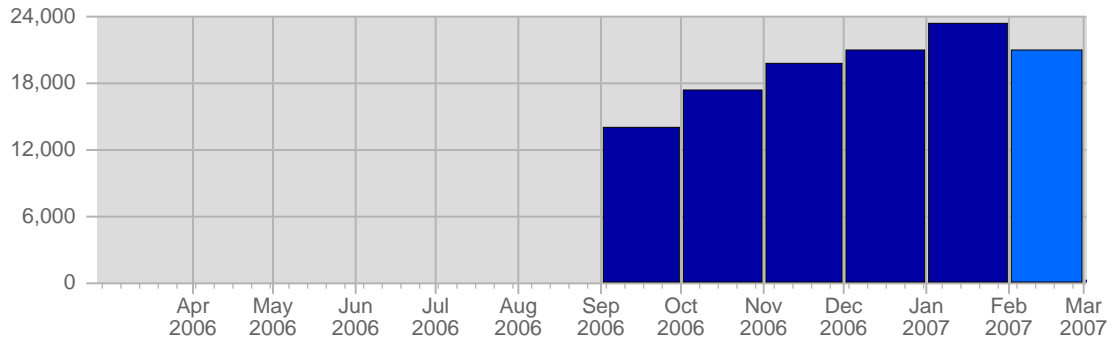

Traffic and Activity > Visits

Report Description

Report Description: Visits during the month of February 2007
 Report Range: Month of February 2007
 Report Scope: Historical Data

Historic Breakdown

Breakdown

Date	Total Visits	Average Visits Historically	Change	Percent of Total Visits
Thu Feb 1st, 2007	611	695.38	+611 ▲	2.91%
Fri Feb 2nd, 2007	652	672.92	+652 ▲	3.11%
Sat Feb 3rd, 2007	510	612.92	+510 ▲	2.43%
Sun Feb 4th, 2007	710	603.58	-35 ▼	3.38%
Mon Feb 5th, 2007	872	660.88	+29 ▲	4.16%
Tue Feb 6th, 2007	886	661.13	+6 ▲	4.22%
Wed Feb 7th, 2007	907	698.83	+175 ▲	4.32%
Thu Feb 8th, 2007	789	695.38	+178 ▲	3.76%
Fri Feb 9th, 2007	858	672.92	+206 ▲	4.09%
Sat Feb 10th, 2007	782	612.92	+272 ▲	3.73%
Sun Feb 11th, 2007	647	603.58	-63 ▼	3.08%
Mon Feb 12th, 2007	703	660.88	-169 ▼	3.35%
Tue Feb 13th, 2007	740	661.13	-146 ▼	3.53%
Wed Feb 14th, 2007	751	698.83	-156 ▼	3.58%
Thu Feb 15th, 2007	610	695.38	-179 ▼	2.91%
Fri Feb 16th, 2007	588	672.92	-270 ▼	2.80%
Sat Feb 17th, 2007	916	612.92	+134 ▲	4.36%
Sun Feb 18th, 2007	773	603.58	+126 ▲	3.68%
Mon Feb 19th, 2007	712	660.88	+9 ▲	3.39%
Tue Feb 20th, 2007	646	661.13	-94 ▼	3.08%
Wed Feb 21st, 2007	961	698.83	+210 ▲	4.58%
Thu Feb 22nd, 2007	881	695.38	+271 ▲	4.20%
Fri Feb 23rd, 2007	731	672.92	+143 ▲	3.48%
Sat Feb 24th, 2007	607	612.92	-309 ▼	2.89%
Sun Feb 25th, 2007	712	603.58	-61 ▼	3.39%
Mon Feb 26th, 2007	747	660.88	+35 ▲	3.56%
Tue Feb 27th, 2007	781	661.13	+135 ▲	3.72%
Wed Feb 28th, 2007	905	698.83	-56 ▼	4.31%
	20,988	12,356		

Traffic and Activity > Page Views

Report Description

Report Description: Page Views during the month of February 2007
 Report Range: Month of February 2007
 Report Scope: Historical Data

Historic Breakdown