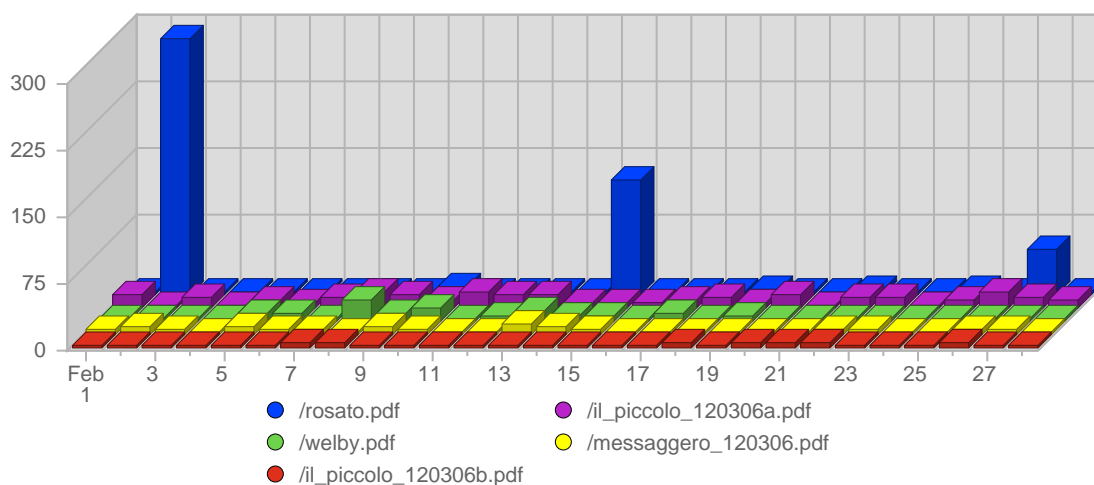

Pages and Content > Media & Downloads

Report Description

Report Description: Downloads during the month of February 2007
Report Range: Month of February 2007
Report Scope: Historical Data
List Size: 25 of 555

Breakdown

#	File	Total Downloads	Average Downloads Historically	Change	Percent of Downloads
1.	/rosato.pdf	492	42.00	+473 ▲	10.13%
2.	/il_piccolo_120306a.pdf	279	121.40	+12 ▲	5.75%
3.	/welby.pdf	145	72.50	+108 ▲	2.99%
4.	/messaggero_120306.pdf	143	84.80	+24 ▲	2.95%
5.	/il_piccolo_120306b.pdf	99	65.40	-21 ▼	2.04%
6.	/pubblica_amministrazione.pdf	75	37.50	+64 ▲	1.55%
7.	/il_piccolo_220405.pdf	49	16.80	+1 ▲	1.01%
8.	/messaggero_200305.pdf	41	14.80	+19 ▲	0.85%
9.	/gorizia.pdf	40	20.00	+30 ▲	0.82%
10.	/il_piccolo_170405b.pdf	34	11.80	+19 ▲	0.70%
11.	/il_piccolo_060207.pdf	34	-	+34 ▲	0.70%
12.	/comparto.pdf	31	15.50	+22 ▲	0.64%
13.	/poropat.pdf	29	14.00	+13 ▲	0.60%
14.	/mozione_gorizia.pdf	29	-	+29 ▲	0.60%
15.	/messaggero_290107a.pdf	28	14.00	+15 ▲	0.58%
16.	/quelle_fiamme.pdf	28	12.80	+1 ▲	0.58%
17.	/messaggero_180207.pdf	27	-	+27 ▲	0.56%

Continued on Page 2 ...