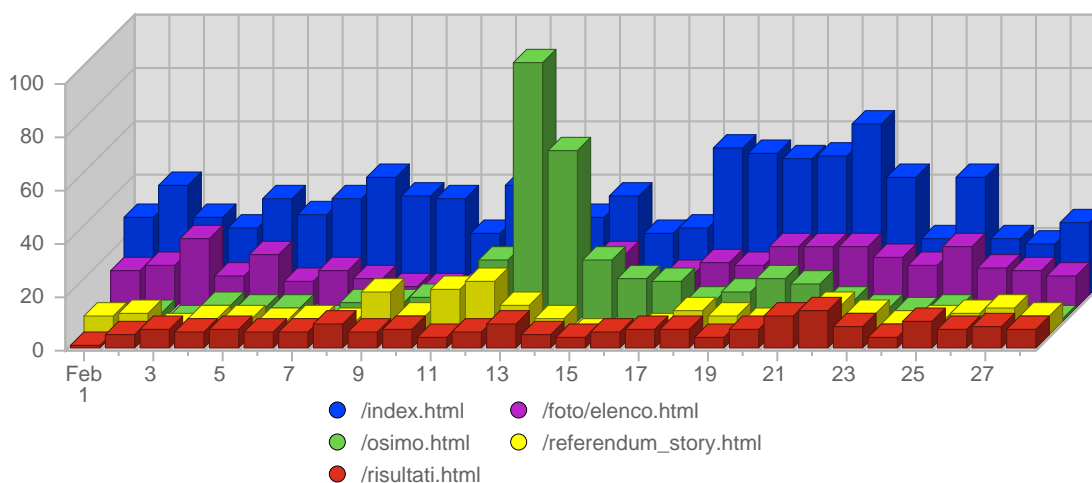

Pages and Content > Pages

Report Description

Report Description: Pages visitors viewed during the month of February 2007
Report Range: Month of February 2007
Report Scope: Historical Data
List Size: 25 of 2948

Breakdown

#	Title & Page	Total Page Views	Average Page Views Historically	Change	Percent of Page Views
1.	/index.html	1,006	852.67	+44 ▲	3.30%
2.	/foto/elenco.html	415	411.40	+24 ▲	1.36%
3.	/osimo.html	366	59.40	+293 ▲	1.20%
4.	/referendum_story.html	210	99.20	+51 ▲	0.69%
5.	/risultati.html	189	148.60	+32 ▲	0.62%
6.	/home.html	181	131.80	-27 ▼	0.59%
7.	/documenti.html	131	126.60	+15 ▲	0.43%
8.	/trieste_030207/index.html	124	-	+124 ▲	0.41%
9.	/cronologia_1966_1976.html	122	39.00	+95 ▲	0.40%
10.	/link.html	118	115.40	+25 ▲	0.39%
11.	/gorizia_010207/index.html	116	-	+116 ▲	0.38%
12.	/snaidero.html	107	139.60	-18 ▼	0.35%
13.	/audio-video.html	107	151.40	-28 ▼	0.35%
14.	/trieste_200207/index.html	106	-	+106 ▲	0.35%
15.	/comitato_260305.html	98	90.80	-26 ▼	0.32%
16.	/foto_vasco/index.html	91	43.60	+25 ▲	0.30%
17.	/foto_170207b/index.html	90	-	+90 ▲	0.30%

Continued on Page 2 ...