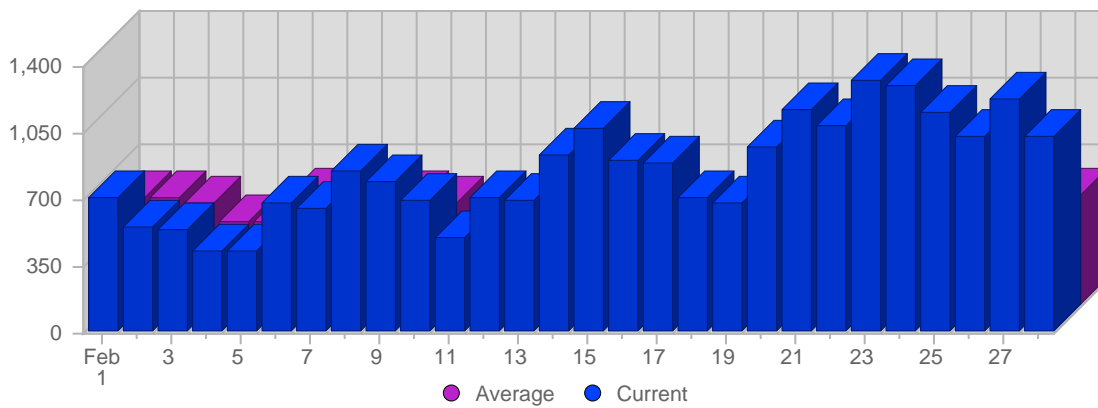

Traffic and Activity > Visits

Report Description

Report Description: Visits during the month of February 2006
 Report Range: Month of February 2006
 Report Scope: Historical Data

Historic Breakdown

Breakdown

Date	Total Visits	Average Visits Historically	Change	Percent of Total Visits
Wed Feb 1st, 2006	704	565.08	+704 ▲	2.97%
Thu Feb 2nd, 2006	550	565.36	+550 ▲	2.32%
Fri Feb 3rd, 2006	536	545.32	+536 ▲	2.27%
Sat Feb 4th, 2006	424	442.80	+424 ▲	1.79%
Sun Feb 5th, 2006	431	445.26	-265 ▼	1.82%
Mon Feb 6th, 2006	673	575.46	-226 ▼	2.84%
Tue Feb 7th, 2006	657	574.82	-137 ▼	2.78%
Wed Feb 8th, 2006	840	565.08	+136 ▲	3.55%
Thu Feb 9th, 2006	793	565.36	+243 ▲	3.35%
Fri Feb 10th, 2006	699	545.32	+163 ▲	2.95%
Sat Feb 11th, 2006	502	442.80	+78 ▲	2.12%
Sun Feb 12th, 2006	707	445.26	+276 ▲	2.99%
Mon Feb 13th, 2006	696	575.46	+23 ▲	2.94%
Tue Feb 14th, 2006	924	574.82	+267 ▲	3.90%
Wed Feb 15th, 2006	1,070	565.08	+230 ▲	4.52%
Thu Feb 16th, 2006	904	565.36	+111 ▲	3.82%
Fri Feb 17th, 2006	891	545.32	+192 ▲	3.76%
Sat Feb 18th, 2006	704	442.80	+202 ▲	2.97%
Sun Feb 19th, 2006	685	445.26	-22 ▼	2.89%
Mon Feb 20th, 2006	970	575.46	+274 ▲	4.10%
Tue Feb 21st, 2006	1,168	574.82	+244 ▲	4.94%
Wed Feb 22nd, 2006	1,084	565.08	+14 ▲	4.58%
Thu Feb 23rd, 2006	1,321	565.36	+417 ▲	5.58%
Fri Feb 24th, 2006	1,297	545.32	+406 ▲	5.48%
Sat Feb 25th, 2006	1,155	442.80	+451 ▲	4.88%
Sun Feb 26th, 2006	1,024	445.26	+339 ▲	4.33%
Mon Feb 27th, 2006	1,227	575.46	+257 ▲	5.18%
Tue Feb 28th, 2006	1,033	574.82	-135 ▼	4.36%
	23,669	12,432		

Traffic and Activity > Page Views

Report Description

Report Description: Page Views during the month of February 2006
 Report Range: Month of February 2006
 Report Scope: Historical Data

Historic Breakdown