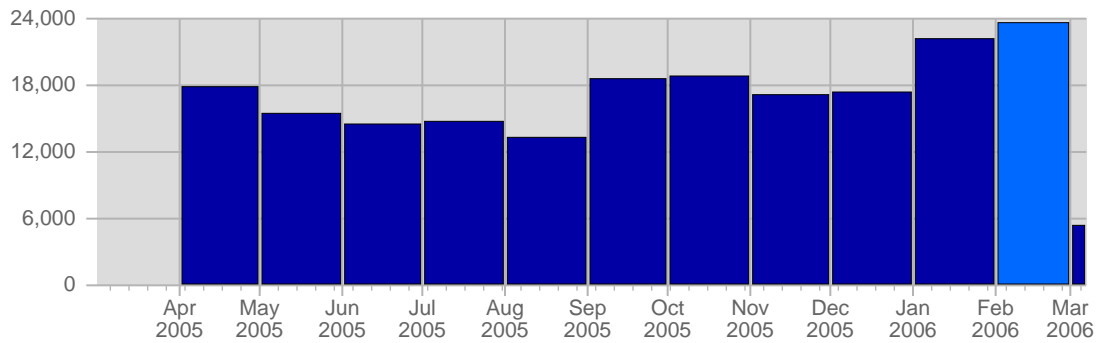

Traffic and Activity > Visits

Report Description

Report Description: Visits during the month of February 2006
 Report Range: Month of February 2006
 Report Scope: Historical Data

Historic Breakdown

Breakdown

Date	Total Visits	Average Visits Historically	Change	Percent of Total Visits
Wed Feb 1st, 2006	704	565.08	+704 ▲	2.97%
Thu Feb 2nd, 2006	550	565.36	+550 ▲	2.32%
Fri Feb 3rd, 2006	536	545.32	+536 ▲	2.27%
Sat Feb 4th, 2006	424	442.80	+424 ▲	1.79%
Sun Feb 5th, 2006	431	445.26	-265 ▼	1.82%
Mon Feb 6th, 2006	673	575.46	-226 ▼	2.84%
Tue Feb 7th, 2006	657	574.82	-137 ▼	2.78%
Wed Feb 8th, 2006	840	565.08	+136 ▲	3.55%
Thu Feb 9th, 2006	793	565.36	+243 ▲	3.35%
Fri Feb 10th, 2006	699	545.32	+163 ▲	2.95%
Sat Feb 11th, 2006	502	442.80	+78 ▲	2.12%
Sun Feb 12th, 2006	707	445.26	+276 ▲	2.99%
Mon Feb 13th, 2006	696	575.46	+23 ▲	2.94%
Tue Feb 14th, 2006	924	574.82	+267 ▲	3.90%
Wed Feb 15th, 2006	1,070	565.08	+230 ▲	4.52%
Thu Feb 16th, 2006	904	565.36	+111 ▲	3.82%
Fri Feb 17th, 2006	891	545.32	+192 ▲	3.76%
Sat Feb 18th, 2006	704	442.80	+202 ▲	2.97%
Sun Feb 19th, 2006	685	445.26	-22 ▼	2.89%
Mon Feb 20th, 2006	970	575.46	+274 ▲	4.10%
Tue Feb 21st, 2006	1,168	574.82	+244 ▲	4.94%
Wed Feb 22nd, 2006	1,084	565.08	+14 ▲	4.58%
Thu Feb 23rd, 2006	1,321	565.36	+417 ▲	5.58%
Fri Feb 24th, 2006	1,297	545.32	+406 ▲	5.48%
Sat Feb 25th, 2006	1,155	442.80	+451 ▲	4.88%
Sun Feb 26th, 2006	1,024	445.26	+339 ▲	4.33%
Mon Feb 27th, 2006	1,227	575.46	+257 ▲	5.18%
Tue Feb 28th, 2006	1,033	574.82	-135 ▼	4.36%
	23,669	12,432		

Traffic and Activity > Page Views

Report Description

Report Description: Page Views during the month of February 2006
 Report Range: Month of February 2006
 Report Scope: Historical Data

Historic Breakdown