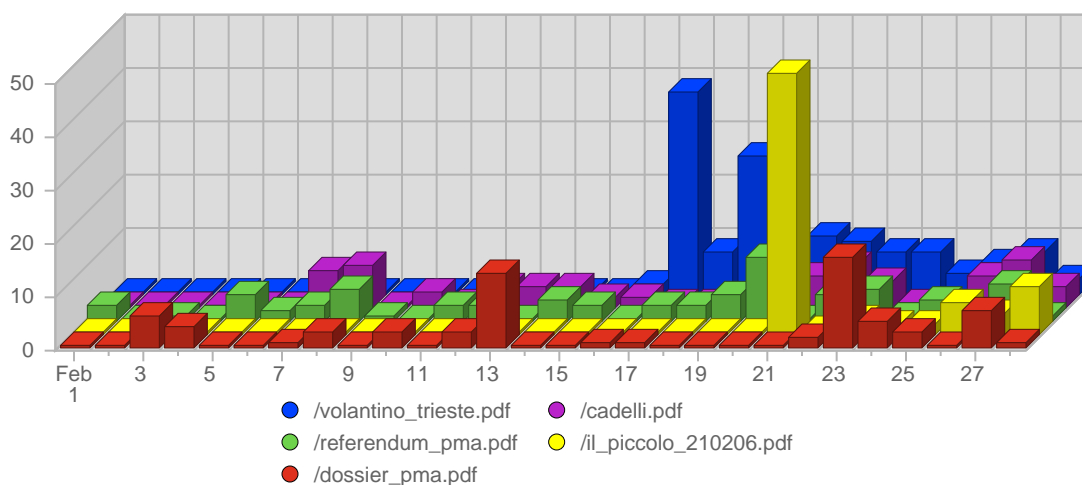

Pages and Content > Media & Downloads

Report Description

Report Description: Downloads during the month of February 2006
Report Range: Month of February 2006
Report Scope: Historical Data
List Size: 25 of 480

Breakdown

#	File	Total Downloads	Average Downloads Historically	Change	Percent of Downloads
1.	/volantino_triESTE.pdf	140	-	+140 ▲	1.94%
2.	/cadelli.pdf	83	-	+83 ▲	1.15%
3.	/referendum_pma.pdf	82	80.10	+28 ▲	1.13%
4.	/il_piccolo_210206.pdf	76	-	+76 ▲	1.05%
5.	/dossier_pma.pdf	71	69.82	+23 ▲	0.98%
6.	/il_piccolo_050206.pdf	71	-	+71 ▲	0.98%
7.	/il_piccolo_220405.pdf	69	33.18	+10 ▲	0.95%
8.	/conti.pdf	62	-	+62 ▲	0.86%
9.	/il_piccolo_110206.pdf	59	-	+59 ▲	0.82%
10.	/triESTE_oggi_170704.pdf	56	108.35	-14 ▼	0.78%
11.	/il_piccolo_290605.pdf	52	42.22	+13 ▲	0.72%
12.	/il_piccolo_060206.pdf	51	-	+51 ▲	0.71%
13.	/il_piccolo_080206.pdf	51	-	+51 ▲	0.71%
14.	/rapporto.pdf	50	17.10	+25 ▲	0.69%
15.	/il_piccolo_090405.pdf	50	27.73	+24 ▲	0.69%
16.	/il_piccolo_170505.pdf	49	32.80	-3 ▼	0.68%
17.	/il_piccolo_071104.pdf	47	22.25	-1 ▼	0.65%

Continued on Page 2 ...