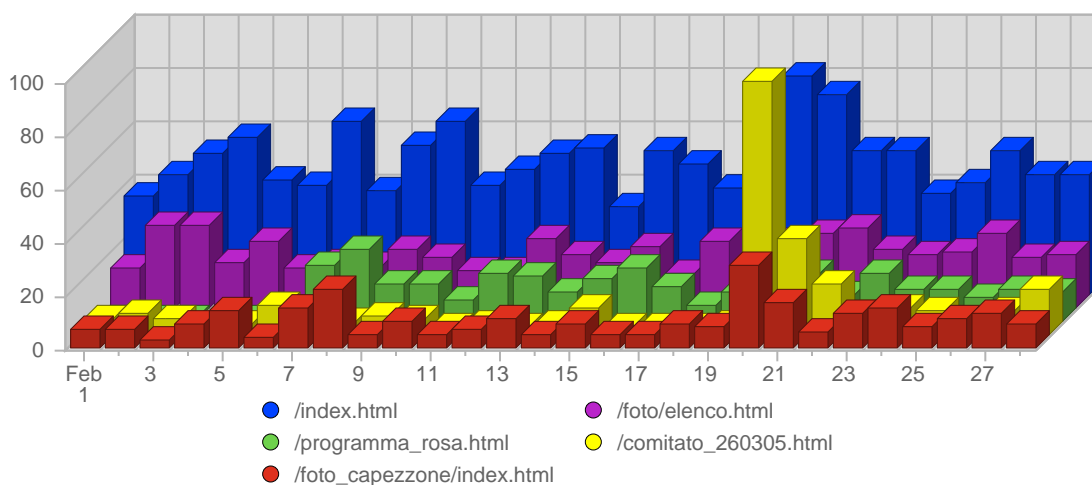

Pages and Content > Pages

Report Description

Report Description: Pages visitors viewed during the month of February 2006
Report Range: Month of February 2006
Report Scope: Historical Data
List Size: 25 of 3083

Breakdown

#	Title & Page	Total Page Views	Average Page Views Historically	Change	Percent of Page Views
1.	/index.html	1,394	969.57	+30 ▲	3.05%
2.	/foto/elenco.html	590	502.00	-49 ▼	1.29%
3.	/programma_rosa.html	308	-	+308 ▲	0.67%
4.	/comitato_260305.html	304	215.33	+145 ▲	0.66%
5.	/foto_capezzone/index.html	283	105.19	+99 ▲	0.62%
6.	/home.html	271	255.29	+6 ▲	0.59%
7.	/risultati.html	266	198.19	+59 ▲	0.58%
8.	/documenti.html	214	191.10	+13 ▲	0.47%
9.	/entrate_uscite_2006.html	204	-	+204 ▲	0.45%
10.	/foto_010206/index.html	186	-	+186 ▲	0.41%
11.	/referendum_story.html	175	161.00	-30 ▼	0.38%
12.	/gentili.html	153	58.11	-4 ▼	0.33%
13.	/link.html	148	126.38	+3 ▲	0.32%
14.	/foto_politicafvg/index.html	142	65.95	+6 ▲	0.31%
15.	/programmi_elettorali.html	140	52.24	+31 ▲	0.31%
16.	/audio-video.html	140	100.14	-18 ▼	0.31%
17.	/testi.html	136	109.29	-3 ▼	0.30%

Continued on Page 2 ...