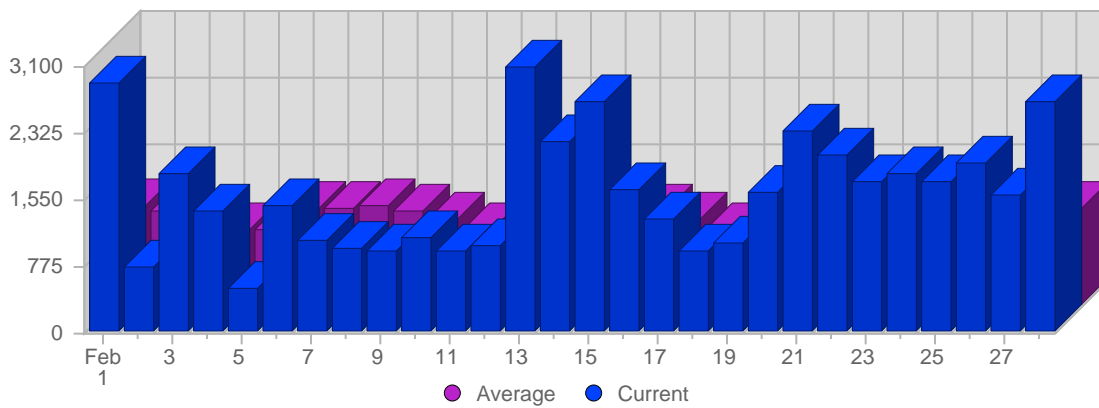

Traffic and Activity > Page Views

Report Description

Report Description: Page Views during the month of February 2006
 Report Range: Month of February 2006
 Report Scope: Historical Data

Historic Breakdown

Breakdown

Date	Total Page Views	Average Page Views Historically	Change	Percent of Total Page Views
Wed Feb 1st, 2006	2,897	1,163.93	+2,897 ▲	6.37%
Thu Feb 2nd, 2006	762	1,092.32	+762 ▲	1.67%
Fri Feb 3rd, 2006	1,853	1,016.89	+1,853 ▲	4.07%
Sat Feb 4th, 2006	1,408	875.38	+1,408 ▲	3.09%
Sun Feb 5th, 2006	499	871.41	-514 ▼	1.10%
Mon Feb 6th, 2006	1,466	1,144.28	+211 ▲	3.22%
Tue Feb 7th, 2006	1,073	1,124.32	-43 ▼	2.36%
Wed Feb 8th, 2006	961	1,163.93	-1,936 ▼	2.11%
Thu Feb 9th, 2006	947	1,092.32	+185 ▲	2.08%
Fri Feb 10th, 2006	1,086	1,016.89	-767 ▼	2.39%
Sat Feb 11th, 2006	934	875.38	-474 ▼	2.05%
Sun Feb 12th, 2006	1,019	871.41	+520 ▲	2.24%
Mon Feb 13th, 2006	3,073	1,144.28	+1,607 ▲	6.75%
Tue Feb 14th, 2006	2,217	1,124.32	+1,144 ▲	4.87%
Wed Feb 15th, 2006	2,683	1,163.93	+1,722 ▲	5.90%
Thu Feb 16th, 2006	1,665	1,092.32	+718 ▲	3.66%
Fri Feb 17th, 2006	1,309	1,016.89	+223 ▲	2.88%
Sat Feb 18th, 2006	954	875.38	+20 ▲	2.10%
Sun Feb 19th, 2006	1,045	871.41	+26 ▲	2.30%
Mon Feb 20th, 2006	1,641	1,144.28	-1,432 ▼	3.61%
Tue Feb 21st, 2006	2,339	1,124.32	+122 ▲	5.14%
Wed Feb 22nd, 2006	2,060	1,163.93	-623 ▼	4.53%
Thu Feb 23rd, 2006	1,767	1,092.32	+102 ▲	3.88%
Fri Feb 24th, 2006	1,848	1,016.89	+539 ▲	4.06%
Sat Feb 25th, 2006	1,743	875.38	+789 ▲	3.83%
Sun Feb 26th, 2006	1,979	871.41	+934 ▲	4.35%
Mon Feb 27th, 2006	1,601	1,144.28	-40 ▼	3.52%
Tue Feb 28th, 2006	2,681	1,124.32	+342 ▲	5.89%
	45,510	30,192		