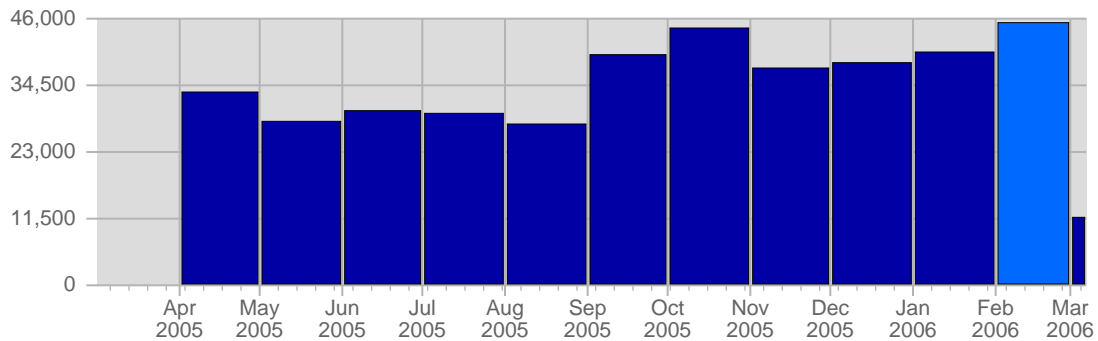

Traffic and Activity > Visits

Report Description

Report Description: Visits during the month of February 2006
 Report Range: Month of February 2006
 Report Scope: Historical Data

Historic Breakdown

Breakdown

Date	Total Visits	Average Visits Historically	Change	Percent of Total Visits
Wed Feb 1st, 2006	704	565.08	+704 ▲	2.97%
Thu Feb 2nd, 2006	550	565.36	+550 ▲	2.32%
Fri Feb 3rd, 2006	536	545.32	+536 ▲	2.27%
Sat Feb 4th, 2006	424	442.80	+424 ▲	1.79%
Sun Feb 5th, 2006	431	445.26	-265 ▼	1.82%
Mon Feb 6th, 2006	673	575.46	-226 ▼	2.84%
Tue Feb 7th, 2006	657	574.82	-137 ▼	2.78%
Wed Feb 8th, 2006	840	565.08	+136 ▲	3.55%
Thu Feb 9th, 2006	793	565.36	+243 ▲	3.35%
Fri Feb 10th, 2006	699	545.32	+163 ▲	2.95%
Sat Feb 11th, 2006	502	442.80	+78 ▲	2.12%
Sun Feb 12th, 2006	707	445.26	+276 ▲	2.99%
Mon Feb 13th, 2006	696	575.46	+23 ▲	2.94%
Tue Feb 14th, 2006	924	574.82	+267 ▲	3.90%
Wed Feb 15th, 2006	1,070	565.08	+230 ▲	4.52%
Thu Feb 16th, 2006	904	565.36	+111 ▲	3.82%
Fri Feb 17th, 2006	891	545.32	+192 ▲	3.76%
Sat Feb 18th, 2006	704	442.80	+202 ▲	2.97%
Sun Feb 19th, 2006	685	445.26	-22 ▼	2.89%
Mon Feb 20th, 2006	970	575.46	+274 ▲	4.10%
Tue Feb 21st, 2006	1,168	574.82	+244 ▲	4.94%
Wed Feb 22nd, 2006	1,084	565.08	+14 ▲	4.58%
Thu Feb 23rd, 2006	1,321	565.36	+417 ▲	5.58%
Fri Feb 24th, 2006	1,297	545.32	+406 ▲	5.48%
Sat Feb 25th, 2006	1,155	442.80	+451 ▲	4.88%
Sun Feb 26th, 2006	1,024	445.26	+339 ▲	4.33%
Mon Feb 27th, 2006	1,227	575.46	+257 ▲	5.18%
Tue Feb 28th, 2006	1,033	574.82	-135 ▼	4.36%
	23,669	12,432		

Traffic and Activity > Page Views

Report Description

Report Description: Page Views during the month of February 2006
 Report Range: Month of February 2006
 Report Scope: Historical Data

Historic Breakdown