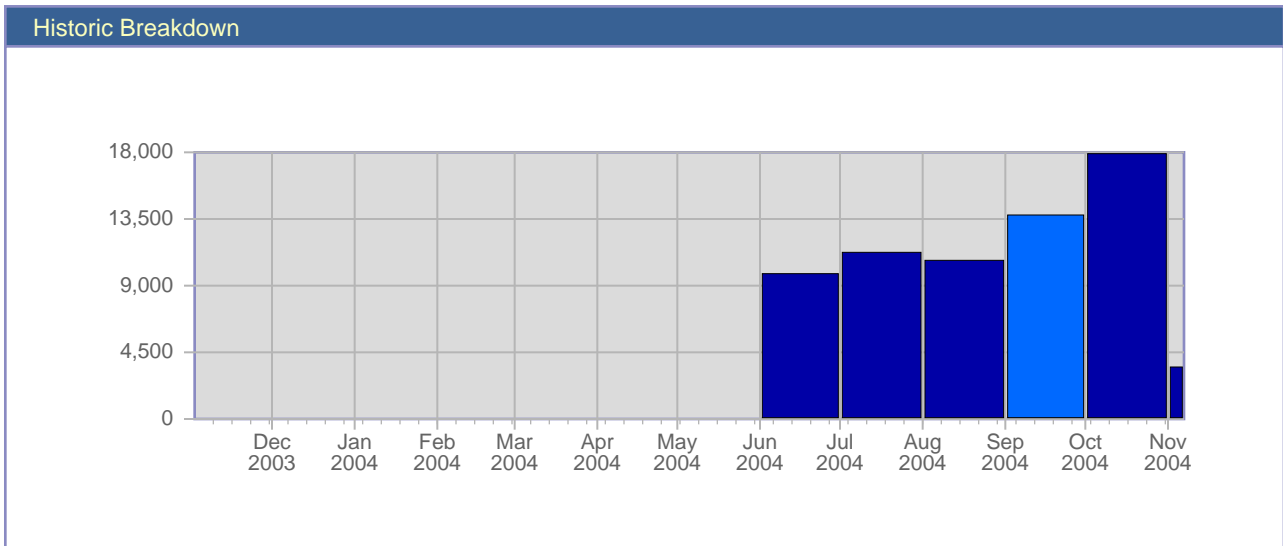

Traffic Reports Visits

Report Description	
Report Description:	Visits during the month of September 2004
Report Range:	Month of September 2004
Report Scope:	Historical Data