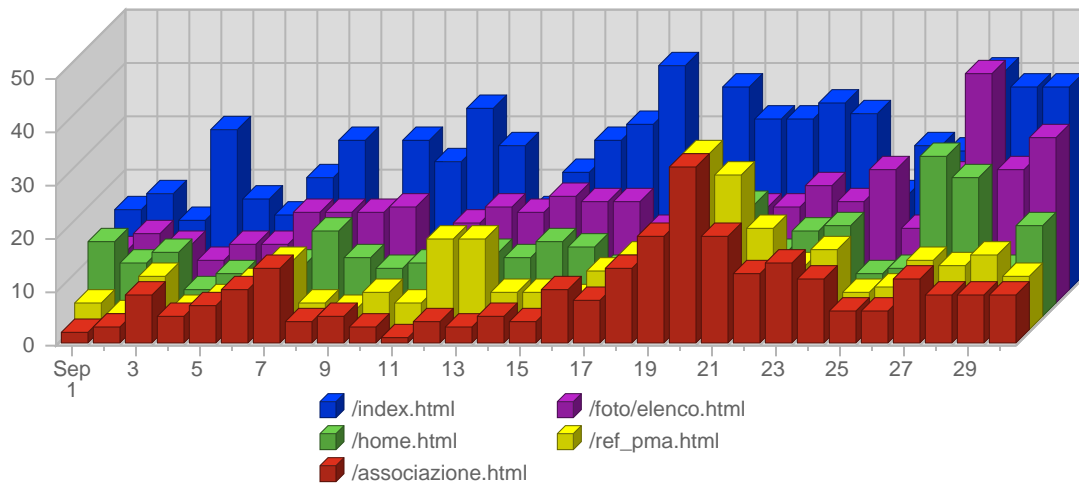

Pages Reports Pages

Report Description

Report Description: Pages visitors viewed during the month of September 2004
Report Range: Month of September 2004
Report Scope: Historical Data
List Size: 75 of 3038

Breakdown

#	Title	Total Page Views	Average Page Views Historically	Change	Percent of Page Views
1.	/index.html	795	-	+86 ▲	3,12%
2.	/foto/elenco.html	539	-	+33 ▲	2,12%
3.	/home.html	379	-	+61 ▲	1,49%
4.	/ref_pma.html	331	-	+150 ▲	1,30%
5.	/associazione.html	275	-	+127 ▲	1,08%
6.	/documenti.html	193	-	-2 ▼	0,76%
7.	/testi.html	157	-	+95 ▲	0,62%
8.	/foto_vasco/index.html	134	-	+134 ▲	0,53%
9.	/risultati.html	132	-	+18 ▲	0,52%
10.	/timisoara.html	119	-	+6 ▲	0,47%
11.	/link.html	105	-	-8 ▼	0,41%
12.	/documenti_fvg.html	103	-	+10 ▲	0,41%
13.	/foto_190904/index.html	87	-	+87 ▲	0,34%
14.	/foto_politica_fvg/index.html	86	-	+18 ▲	0,34%

Continued on Page 2 ...