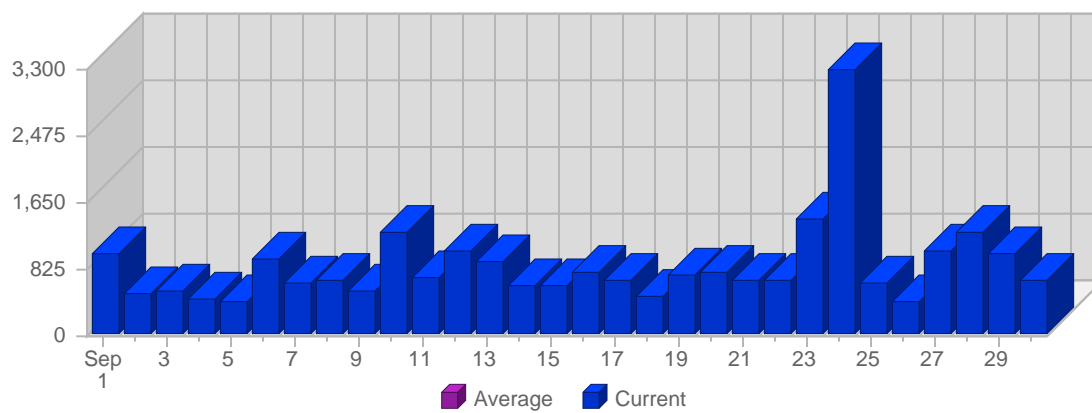

Traffic Reports Page Views

Report Description

Report Description: Page Views during the month of September 2004
 Report Range: Month of September 2004
 Report Scope: Historical Data

Historic Breakdown

Breakdown

Date	Total Page Views	Average Page Views Historically	Change	Percent of Total Page Views
Wed Sep 1st, 2004	1,007	-	+558 ▲	3,96%
Thu Sep 2nd, 2004	511	-	-351 ▼	2,01%
Fri Sep 3rd, 2004	548	-	-205 ▼	2,16%
Sat Sep 4th, 2004	456	-	-360 ▼	1,79%
Sun Sep 5th, 2004	415	-	-656 ▼	1,63%
Mon Sep 6th, 2004	950	-	+448 ▲	3,74%
Tue Sep 7th, 2004	647	-	-180 ▼	2,54%
Wed Sep 8th, 2004	669	-	-338 ▼	2,63%
Thu Sep 9th, 2004	545	-	+34 ▲	2,14%
Fri Sep 10th, 2004	1,258	-	+710 ▲	4,95%
Sat Sep 11th, 2004	714	-	+258 ▲	2,81%
Sun Sep 12th, 2004	1,041	-	+626 ▲	4,09%
Mon Sep 13th, 2004	906	-	-44 ▼	3,56%
Tue Sep 14th, 2004	616	-	-31 ▼	2,42%
Wed Sep 15th, 2004	596	-	-73 ▼	2,34%
Thu Sep 16th, 2004	781	-	+236 ▲	3,07%
Fri Sep 17th, 2004	660	-	-598 ▼	2,60%
Sat Sep 18th, 2004	475	-	-239 ▼	1,87%
Sun Sep 19th, 2004	737	-	-304 ▼	2,90%
Mon Sep 20th, 2004	783	-	-123 ▼	3,08%
Tue Sep 21st, 2004	692	-	+76 ▲	2,72%
Wed Sep 22nd, 2004	673	-	+77 ▲	2,65%
Thu Sep 23rd, 2004	1,421	-	+640 ▲	5,59%
Fri Sep 24th, 2004	3,286	-	+2,626 ▲	12,92%
Sat Sep 25th, 2004	635	-	+160 ▲	2,50%
Sun Sep 26th, 2004	418	-	-319 ▼	1,64%
Mon Sep 27th, 2004	1,051	-	+268 ▲	4,13%
Tue Sep 28th, 2004	1,266	-	+574 ▲	4,98%
Wed Sep 29th, 2004	1,011	-	+338 ▲	3,98%
Thu Sep 30th, 2004	661	-	-760 ▼	2,60%
	25,429	-		