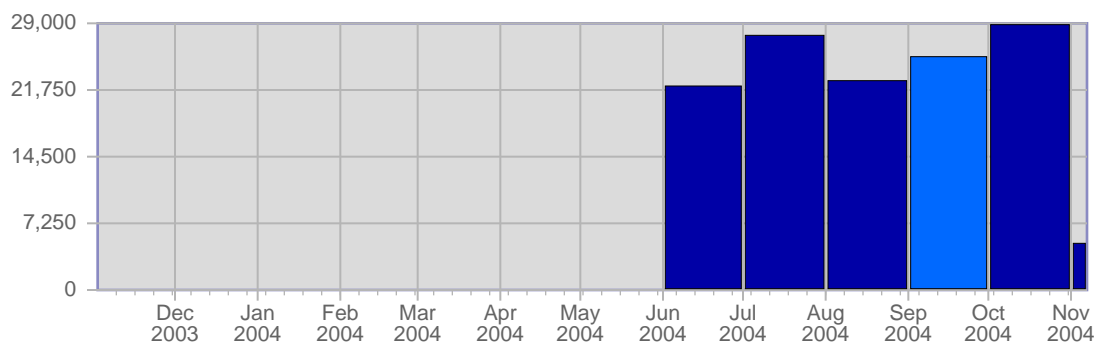

Traffic Reports Page Views

Report Description

Report Description: Page Views during the month of September 2004
 Report Range: Month of September 2004
 Report Scope: Historical Data

Historic Breakdown

Breakdown

Date	Total Page Views	Average Page Views Historically	Change	Percent of Total Page Views
Wed Sep 1st, 2004	1,007	-	+558 ▲	3,96%
Thu Sep 2nd, 2004	511	-	-351 ▼	2,01%
Fri Sep 3rd, 2004	548	-	-205 ▼	2,16%
Sat Sep 4th, 2004	456	-	-360 ▼	1,79%
Sun Sep 5th, 2004	415	-	-656 ▼	1,63%
Mon Sep 6th, 2004	950	-	+448 ▲	3,74%
Tue Sep 7th, 2004	647	-	-180 ▼	2,54%
Wed Sep 8th, 2004	669	-	-338 ▼	2,63%
Thu Sep 9th, 2004	545	-	+34 ▲	2,14%
Fri Sep 10th, 2004	1,258	-	+710 ▲	4,95%
Sat Sep 11th, 2004	714	-	+258 ▲	2,81%
Sun Sep 12th, 2004	1,041	-	+626 ▲	4,09%
Mon Sep 13th, 2004	906	-	-44 ▼	3,56%
Tue Sep 14th, 2004	616	-	-31 ▼	2,42%
Wed Sep 15th, 2004	596	-	-73 ▼	2,34%
Thu Sep 16th, 2004	781	-	+236 ▲	3,07%
Fri Sep 17th, 2004	660	-	-598 ▼	2,60%
Sat Sep 18th, 2004	475	-	-239 ▼	1,87%
Sun Sep 19th, 2004	737	-	-304 ▼	2,90%
Mon Sep 20th, 2004	783	-	-123 ▼	3,08%
Tue Sep 21st, 2004	692	-	+76 ▲	2,72%
Wed Sep 22nd, 2004	673	-	+77 ▲	2,65%
Thu Sep 23rd, 2004	1,421	-	+640 ▲	5,59%
Fri Sep 24th, 2004	3,286	-	+2,626 ▲	12,92%
Sat Sep 25th, 2004	635	-	+160 ▲	2,50%
Sun Sep 26th, 2004	418	-	-319 ▼	1,64%
Mon Sep 27th, 2004	1,051	-	+268 ▲	4,13%
Tue Sep 28th, 2004	1,266	-	+574 ▲	4,98%
Wed Sep 29th, 2004	1,011	-	+338 ▲	3,98%
Thu Sep 30th, 2004	661	-	-760 ▼	2,60%
	25,429	-		