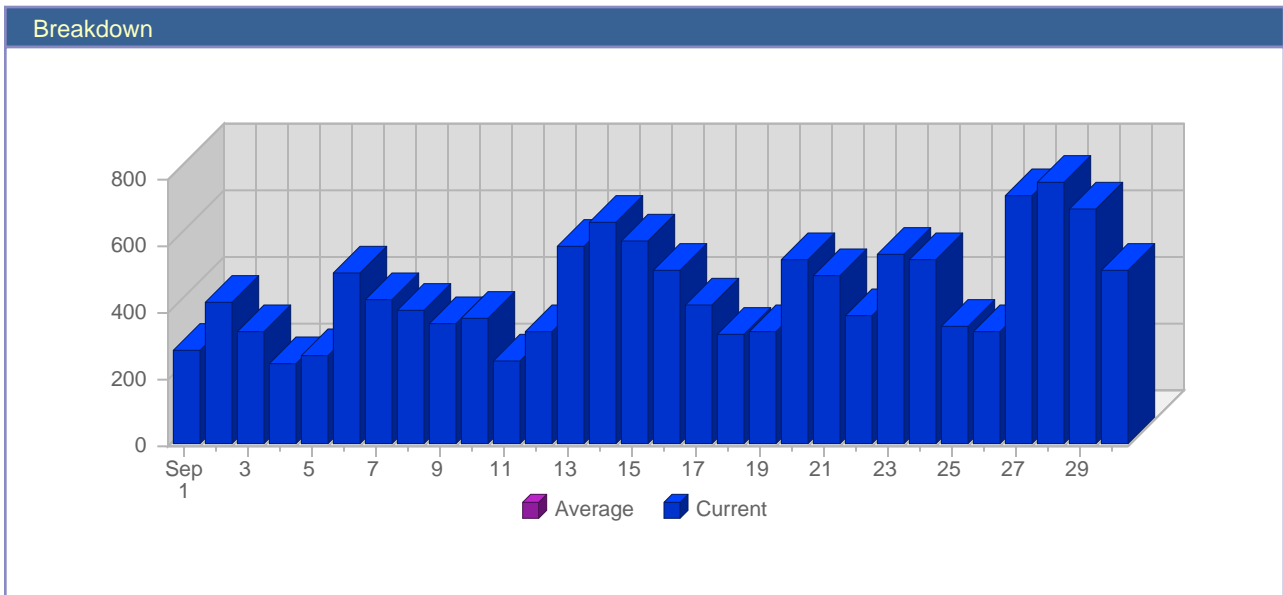

Traffic Reports Visits

Report Description	
Report Description:	Visits during the month of September 2004
Report Range:	Month of September 2004
Report Scope:	Historical Data