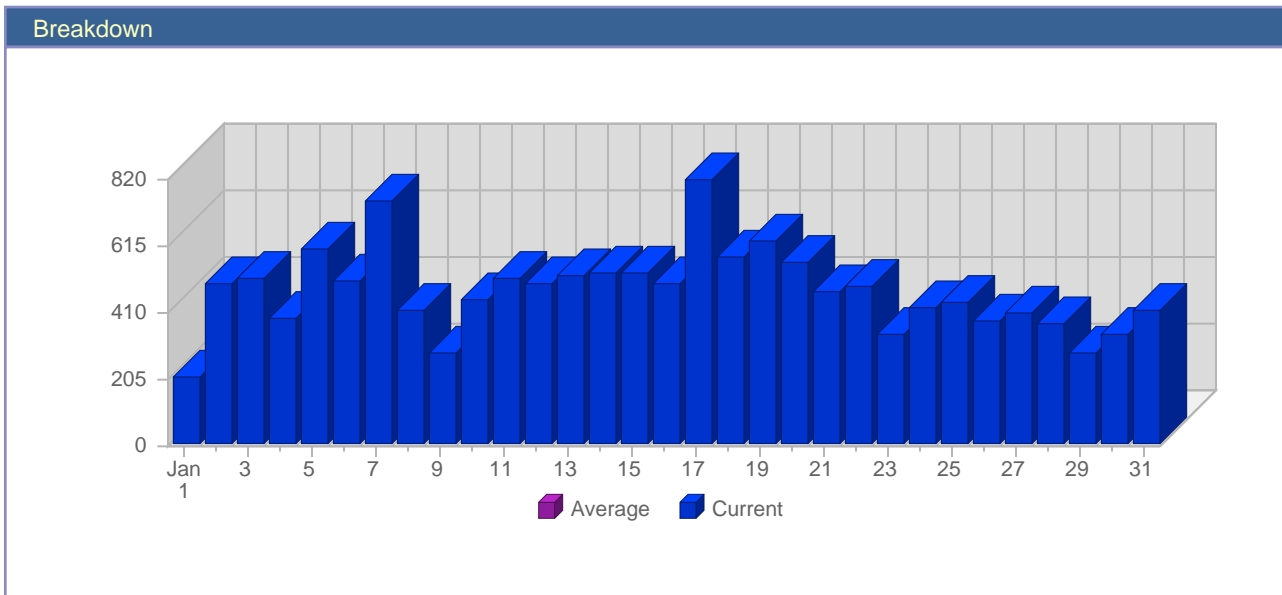

Traffic Reports Visits

Report Description	
Report Description:	Visits during the month of January 2005
Report Range:	Month of January 2005
Report Scope:	Historical Data

Date	Total Visits	Average Visits Historically	Change	Percent of Total Visits
Sat Jan 1st, 2005	210	-	-131 ▼	1.44%
Sun Jan 2nd, 2005	497	-	+46 ▲	3.40%
Mon Jan 3rd, 2005	513	-	+38 ▲	3.51%
Tue Jan 4th, 2005	387	-	-55 ▼	2.65%
Wed Jan 5th, 2005	606	-	+214 ▲	4.15%
Thu Jan 6th, 2005	502	-	-13 ▼	3.43%
Fri Jan 7th, 2005	749	-	+415 ▲	5.12%
Sat Jan 8th, 2005	413	-	+203 ▲	2.83%
Sun Jan 9th, 2005	283	-	-214 ▼	1.94%
Mon Jan 10th, 2005	443	-	-70 ▼	3.03%
Tue Jan 11th, 2005	516	-	+129 ▲	3.53%
Wed Jan 12th, 2005	498	-	-108 ▼	3.41%
Thu Jan 13th, 2005	517	-	+15 ▲	3.54%
Fri Jan 14th, 2005	527	-	-222 ▼	3.61%
Sat Jan 15th, 2005	525	-	+112 ▲	3.59%
Sun Jan 16th, 2005	499	-	+216 ▲	3.41%
Mon Jan 17th, 2005	819	-	+376 ▲	5.60%
Tue Jan 18th, 2005	578	-	+62 ▲	3.95%
Wed Jan 19th, 2005	630	-	+132 ▲	4.31%
Thu Jan 20th, 2005	565	-	+48 ▲	3.87%
Fri Jan 21st, 2005	470	-	-57 ▼	3.22%
Sat Jan 22nd, 2005	484	-	-41 ▼	3.31%
Sun Jan 23rd, 2005	337	-	-162 ▼	2.31%
Mon Jan 24th, 2005	421	-	-398 ▼	2.88%
Tue Jan 25th, 2005	440	-	-138 ▼	3.01%
Wed Jan 26th, 2005	381	-	-249 ▼	2.61%
Thu Jan 27th, 2005	408	-	-157 ▼	2.79%
Fri Jan 28th, 2005	371	-	-99 ▼	2.54%
Sat Jan 29th, 2005	281	-	-203 ▼	1.92%
Sun Jan 30th, 2005	337	-	0 ▬	2.31%
Mon Jan 31st, 2005	411	-	-10 ▼	2.81%
	14,618	-		

Traffic Reports Page Views

Report Description

Report Description: Page Views during the month of January 2005
 Report Range: Month of January 2005
 Report Scope: Historical Data

Historic Breakdown

Breakdown