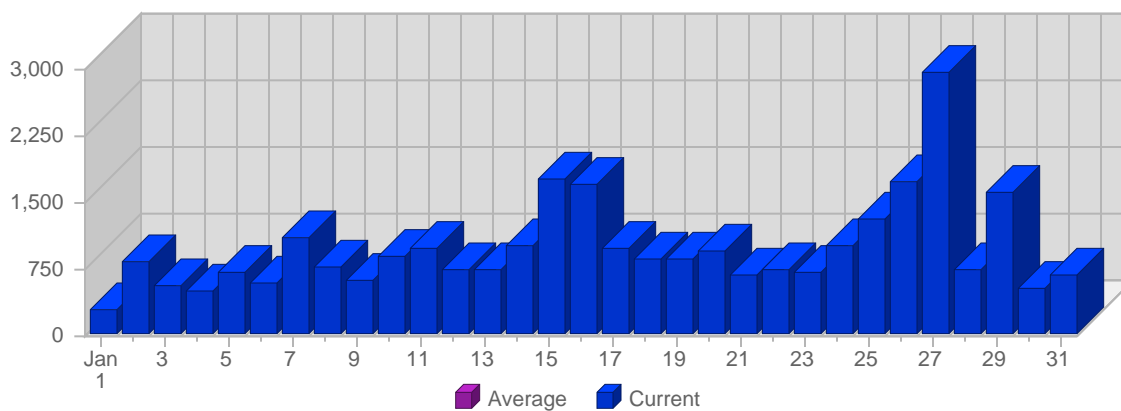

Traffic Reports Page Views

Report Description

Report Description: Page Views during the month of January 2005
 Report Range: Month of January 2005
 Report Scope: Historical Data

Historic Breakdown

Breakdown

Date	Total Page Views	Average Page Views Historically	Change	Percent of Total Page Views
Sat Jan 1st, 2005	272	-	-540 ▼	0.91%
Sun Jan 2nd, 2005	826	-	+87 ▲	2.76%
Mon Jan 3rd, 2005	542	-	-134 ▼	1.81%
Tue Jan 4th, 2005	488	-	-257 ▼	1.63%
Wed Jan 5th, 2005	703	-	+254 ▲	2.35%
Thu Jan 6th, 2005	598	-	-304 ▼	1.00%
Fri Jan 7th, 2005	1,095	-	+367 ▲	3.65%
Sat Jan 8th, 2005	751	-	+479 ▲	2.51%
Sun Jan 9th, 2005	615	-	-211 ▼	2.05%
Mon Jan 10th, 2005	887	-	+345 ▲	2.96%
Tue Jan 11th, 2005	977	-	+489 ▲	3.26%
Wed Jan 12th, 2005	741	-	+38 ▲	2.47%
Thu Jan 13th, 2005	733	-	+135 ▲	2.45%
Fri Jan 14th, 2005	1,000	-	-95 ▼	3.34%
Sat Jan 15th, 2005	1,749	-	+998 ▲	5.84%
Sun Jan 16th, 2005	1,693	-	+1,078 ▲	5.65%
Mon Jan 17th, 2005	971	-	+84 ▲	3.24%
Tue Jan 18th, 2005	866	-	-111 ▼	2.89%
Wed Jan 19th, 2005	868	-	+127 ▲	2.90%
Thu Jan 20th, 2005	941	-	+208 ▲	3.14%
Fri Jan 21st, 2005	678	-	-322 ▼	2.26%
Sat Jan 22nd, 2005	724	-	-1,025 ▼	2.42%
Sun Jan 23rd, 2005	709	-	-984 ▼	2.37%
Mon Jan 24th, 2005	1,012	-	+41 ▲	3.38%
Tue Jan 25th, 2005	1,303	-	+437 ▲	4.35%
Wed Jan 26th, 2005	1,732	-	+864 ▲	5.78%
Thu Jan 27th, 2005	2,951	-	+2,010 ▲	9.85%
Fri Jan 28th, 2005	730	-	+52 ▲	2.44%
Sat Jan 29th, 2005	1,613	-	+889 ▲	5.38%
Sun Jan 30th, 2005	525	-	-184 ▼	1.75%
Mon Jan 31st, 2005	673	-	-339 ▼	2.25%
	29,966	-		