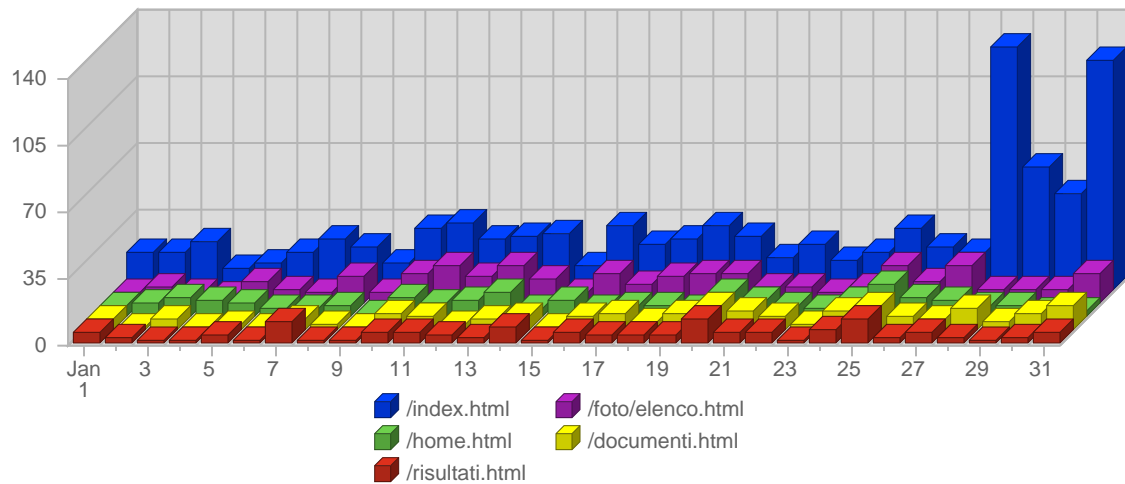

Pages Reports Pages

Report Description

Report Description: Pages visitors viewed during the month of January 2005
Report Range: Month of January 2005
Report Scope: Historical Data
List Size: 25 of 2840

Breakdown

#	Title	Total Page Views	Average Page Views Historically	Change	Percent of Page Views
1.	/index.html	992	-	-97 ▼	3.31%
2.	/foto/elenco.html	342	-	-27 ▼	1.14%
3.	/home.html	213	-	-9 ▼	0.71%
4.	/documenti.html	190	-	+15 ▲	0.63%
5.	/risultati.html	141	-	+6 ▲	0.47%
6.	/link.html	130	-	+23 ▲	0.43%
7.	/articoli_fvg.html	128	-	+29 ▲	0.43%
8.	/associazione.html	113	-	+29 ▲	0.38%
9.	/centrali_eoliche.html	108	-	+79 ▲	0.36%
10.	/snaidero.html	107	-	-14 ▼	0.36%
11.	/comunicati_fvg1.html	95	-	+13 ▲	0.32%
12.	/lista.html	89	-	+36 ▲	0.30%
13.	/timisoara.html	80	-	+6 ▲	0.27%
14.	/foto_240804/index.html	76	-	-9 ▼	0.25%

Continued on Page 2 ...