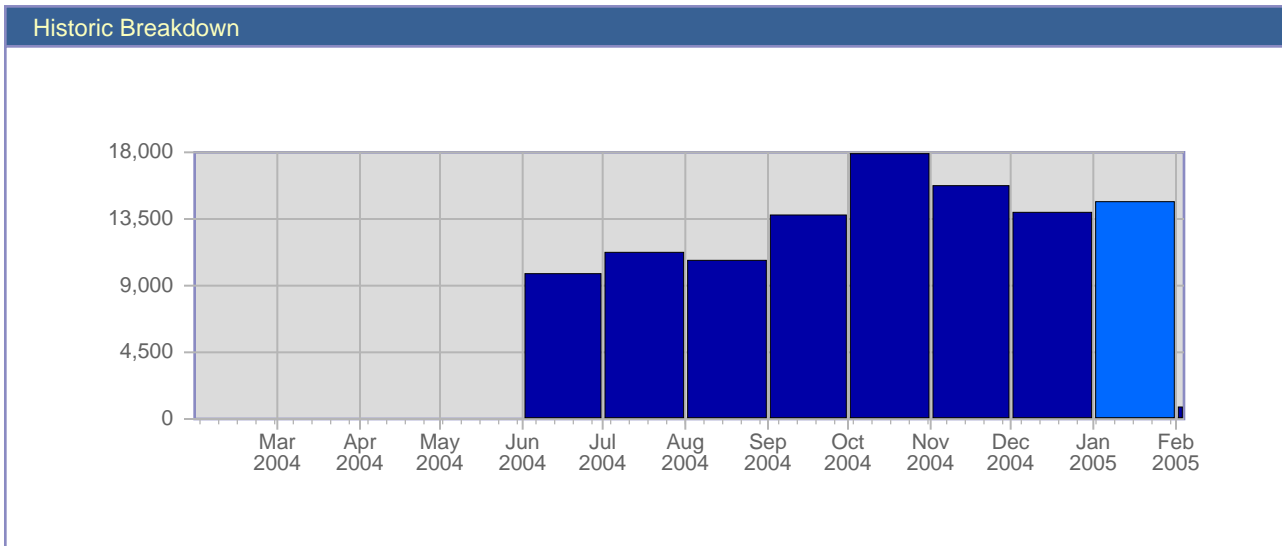

Traffic Reports Visits

Report Description	
Report Description:	Visits during the month of January 2005
Report Range:	Month of January 2005
Report Scope:	Historical Data

Date	Total Visits	Average Visits Historically	Change	Percent of Total Visits
Sat Jan 1st, 2005	210	-	-131 ▼	1.44%
Sun Jan 2nd, 2005	497	-	+46 ▲	3.40%
Mon Jan 3rd, 2005	513	-	+38 ▲	3.51%
Tue Jan 4th, 2005	387	-	-55 ▼	2.65%
Wed Jan 5th, 2005	606	-	+214 ▲	4.15%
Thu Jan 6th, 2005	502	-	-13 ▼	3.43%
Fri Jan 7th, 2005	749	-	+415 ▲	5.12%
Sat Jan 8th, 2005	413	-	+203 ▲	2.83%
Sun Jan 9th, 2005	283	-	-214 ▼	1.94%
Mon Jan 10th, 2005	443	-	-70 ▼	3.03%
Tue Jan 11th, 2005	516	-	+129 ▲	3.53%
Wed Jan 12th, 2005	498	-	-108 ▼	3.41%
Thu Jan 13th, 2005	517	-	+15 ▲	3.54%
Fri Jan 14th, 2005	527	-	-222 ▼	3.61%
Sat Jan 15th, 2005	525	-	+112 ▲	3.59%
Sun Jan 16th, 2005	499	-	+216 ▲	3.41%
Mon Jan 17th, 2005	819	-	+376 ▲	5.60%
Tue Jan 18th, 2005	578	-	+62 ▲	3.95%
Wed Jan 19th, 2005	630	-	+132 ▲	4.31%
Thu Jan 20th, 2005	565	-	+48 ▲	3.87%
Fri Jan 21st, 2005	470	-	-57 ▼	3.22%
Sat Jan 22nd, 2005	484	-	-41 ▼	3.31%
Sun Jan 23rd, 2005	337	-	-162 ▼	2.31%
Mon Jan 24th, 2005	421	-	-398 ▼	2.88%
Tue Jan 25th, 2005	440	-	-138 ▼	3.01%
Wed Jan 26th, 2005	381	-	-249 ▼	2.61%
Thu Jan 27th, 2005	408	-	-157 ▼	2.79%
Fri Jan 28th, 2005	371	-	-99 ▼	2.54%
Sat Jan 29th, 2005	281	-	-203 ▼	1.92%
Sun Jan 30th, 2005	337	-	0 ▬	2.31%
Mon Jan 31st, 2005	411	-	-10 ▼	2.81%
	14,618	-		

Traffic Reports Page Views

Report Description

Report Description: Page Views during the month of January 2005
 Report Range: Month of January 2005
 Report Scope: Historical Data

Historic Breakdown

Breakdown