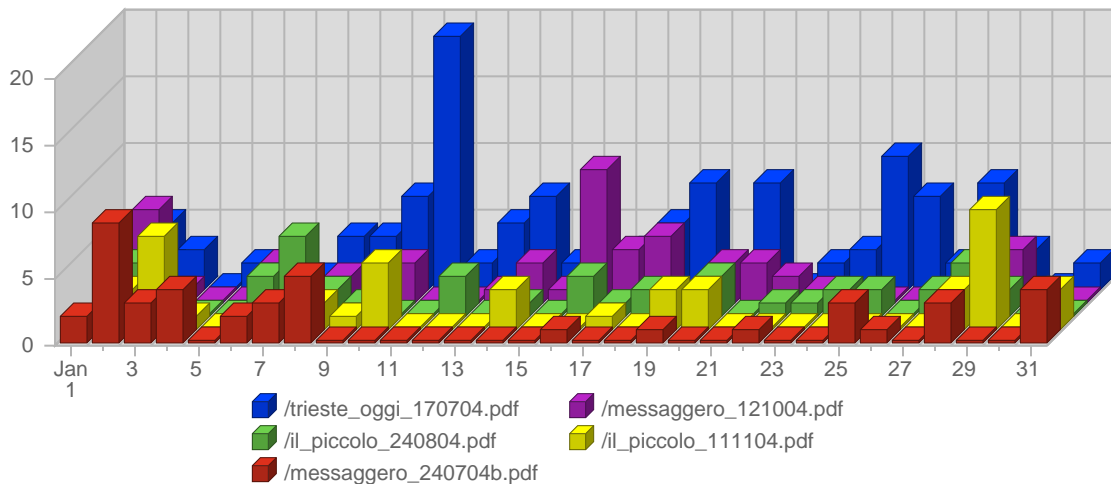

Pages Reports Media & Downloads

Report Description

Report Description: Files visitors downloads during the month of January 2005
Report Range: Month of January 2005
Report Scope: Historical Data
List Size: 25 of 261

Breakdown

#	File	Total Downloads	Average Downloads Historically	Change	Percent of Downloads
1.	/trieste_oggi_170704.pdf	122	-	-17 ▼	5.32%
2.	/messaggero_121004.pdf	59	-	+1 ▲	2.57%
3.	/il_piccolo_240804.pdf	45	-	+10 ▲	1.96%
4.	/il_piccolo_111104.pdf	44	-	-5 ▼	1.92%
5.	/messaggero_240704b.pdf	42	-	+4 ▲	1.83%
6.	/il_piccolo_100904.pdf	37	-	+5 ▲	1.61%
7.	/dicembre_2004.pdf	36	-	+36 ▲	1.57%
8.	/il_piccolo_290704.pdf	32	-	+15 ▲	1.40%
9.	/il_piccolo_101104.pdf	32	-	+5 ▲	1.40%
10.	/messaggero_071004.pdf	31	-	+16 ▲	1.35%
11.	/il_piccolo_020105.pdf	30	-	+30 ▲	1.31%
12.	/trieste_oggi_110604a.pdf	29	-	+6 ▲	1.26%
13.	/il_piccolo_230804.pdf	27	-	+11 ▲	1.18%
14.	/il_piccolo_021004.pdf	27	-	-13 ▼	1.18%

Continued on Page 2 ...