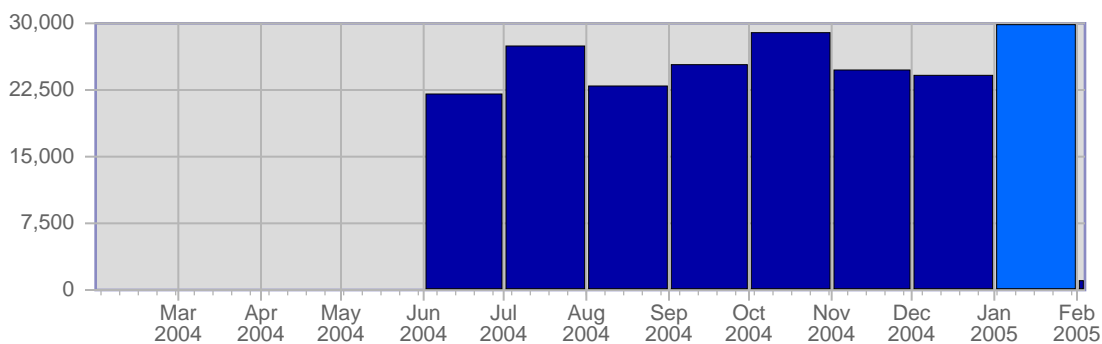

Traffic Reports Visits

Report Description	
Report Description:	Visits during the month of January 2005
Report Range:	Month of January 2005
Report Scope:	Historical Data

Date	Total Visits	Average Visits Historically	Change	Percent of Total Visits
Sat Jan 1st, 2005	210	-	-131 ▼	1.44%
Sun Jan 2nd, 2005	497	-	+46 ▲	3.40%
Mon Jan 3rd, 2005	513	-	+38 ▲	3.51%
Tue Jan 4th, 2005	387	-	-55 ▼	2.65%
Wed Jan 5th, 2005	606	-	+214 ▲	4.15%
Thu Jan 6th, 2005	502	-	-13 ▼	3.43%
Fri Jan 7th, 2005	749	-	+415 ▲	5.12%
Sat Jan 8th, 2005	413	-	+203 ▲	2.83%
Sun Jan 9th, 2005	283	-	-214 ▼	1.94%
Mon Jan 10th, 2005	443	-	-70 ▼	3.03%
Tue Jan 11th, 2005	516	-	+129 ▲	3.53%
Wed Jan 12th, 2005	498	-	-108 ▼	3.41%
Thu Jan 13th, 2005	517	-	+15 ▲	3.54%
Fri Jan 14th, 2005	527	-	-222 ▼	3.61%
Sat Jan 15th, 2005	525	-	+112 ▲	3.59%
Sun Jan 16th, 2005	499	-	+216 ▲	3.41%
Mon Jan 17th, 2005	819	-	+376 ▲	5.60%
Tue Jan 18th, 2005	578	-	+62 ▲	3.95%
Wed Jan 19th, 2005	630	-	+132 ▲	4.31%
Thu Jan 20th, 2005	565	-	+48 ▲	3.87%
Fri Jan 21st, 2005	470	-	-57 ▼	3.22%
Sat Jan 22nd, 2005	484	-	-41 ▼	3.31%
Sun Jan 23rd, 2005	337	-	-162 ▼	2.31%
Mon Jan 24th, 2005	421	-	-398 ▼	2.88%
Tue Jan 25th, 2005	440	-	-138 ▼	3.01%
Wed Jan 26th, 2005	381	-	-249 ▼	2.61%
Thu Jan 27th, 2005	408	-	-157 ▼	2.79%
Fri Jan 28th, 2005	371	-	-99 ▼	2.54%
Sat Jan 29th, 2005	281	-	-203 ▼	1.92%
Sun Jan 30th, 2005	337	-	0 ▬	2.31%
Mon Jan 31st, 2005	411	-	-10 ▼	2.81%
	14,618	-		

Traffic Reports Page Views

Report Description

Report Description: Page Views during the month of January 2005
 Report Range: Month of January 2005
 Report Scope: Historical Data

Historic Breakdown

Breakdown