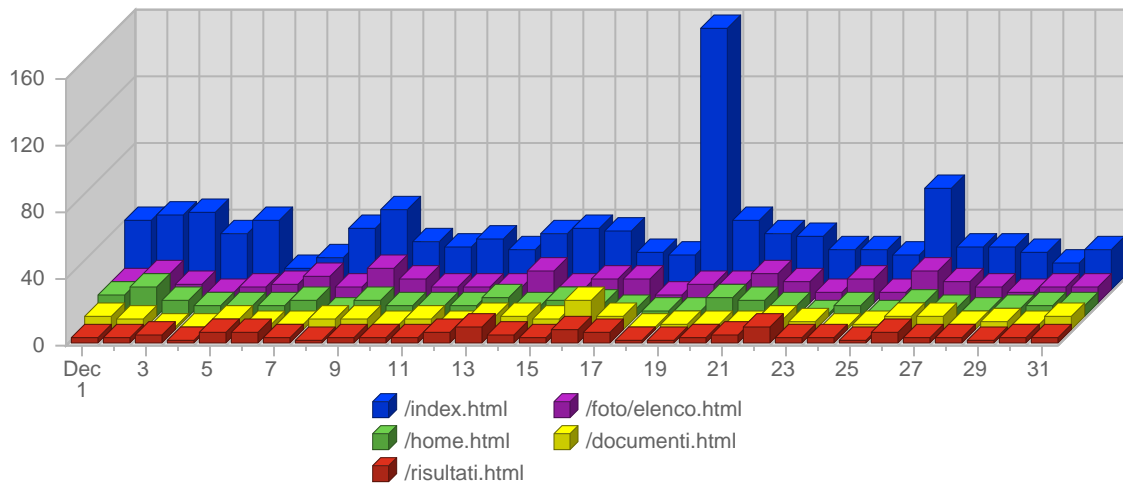

Pages Reports Pages

Report Description

Report Description: Pages visitors viewed during the month of December 2004
Report Range: Month of December 2004
Report Scope: Historical Data
List Size: 25 of 2837

Breakdown

#	Title	Total Page Views	Average Page Views Historically	Change	Percent of Page Views
1.	/index.html	1,089	-	+314 ▲	4.59%
2.	/foto/elenco.html	369	-	-276 ▼	1.56%
3.	/home.html	222	-	-133 ▼	0.94%
4.	/documenti.html	175	-	-69 ▼	0.74%
5.	/risultati.html	135	-	-22 ▼	0.57%
6.	/snaidero.html	121	-	+41 ▲	0.51%
7.	/link.html	107	-	-10 ▼	0.45%
8.	/articoli_fvg.html	99	-	+14 ▲	0.42%
9.	/foto_240804/index.html	85	-	-27 ▼	0.36%
10.	/comunicato_201104.html	84	-	+4 ▲	0.35%
11.	/associazione.html	84	-	-27 ▼	0.35%
12.	/comunicati_fvg1.html	82	-	+13 ▲	0.35%
13.	/foto_capodanno/index.html	81	-	+48 ▲	0.34%
14.	/rassegna_pdf.html	78	-	+12 ▲	0.33%

Continued on Page 2 ...