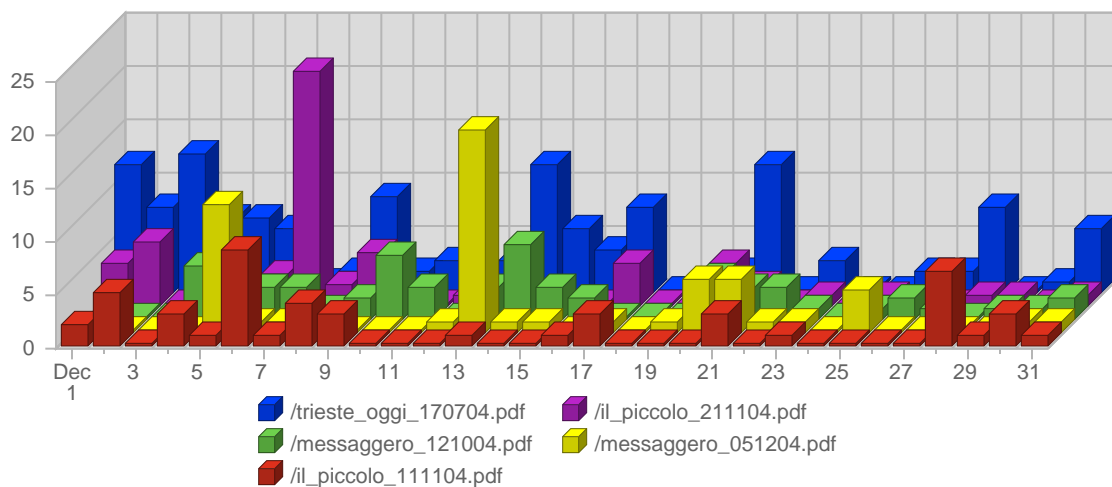

Pages Reports Media & Downloads

Report Description

Report Description: Files visitors downloads during the month of December 2004
Report Range: Month of December 2004
Report Scope: Historical Data
List Size: 25 of 270

Breakdown

#	File	Total Downloads	Average Downloads Historically	Change	Percent of Downloads
1.	/trieste_oggi_170704.pdf	139	-	-40 ▼	5.88%
2.	/il_piccolo_211104.pdf	61	-	+2 ▲	2.58%
3.	/messaggero_121004.pdf	58	-	-32 ▼	2.45%
4.	/messaggero_051204.pdf	57	-	+57 ▲	2.41%
5.	/il_piccolo_111104.pdf	49	-	-50 ▼	2.07%
6.	/il_movimento_210504.pdf	47	-	-3 ▼	1.99%
7.	/il_piccolo_110604b.pdf	43	-	+29 ▲	1.82%
8.	/il_piccolo_021004.pdf	40	-	+14 ▲	1.69%
9.	/messaggero_240704b.pdf	38	-	+18 ▲	1.61%
10.	/novembre_2004.pdf	37	-	+37 ▲	1.56%
11.	/il_piccolo_240804.pdf	35	-	-3 ▼	1.48%
12.	/il_piccolo_100904.pdf	32	-	-22 ▼	1.35%
13.	/il_piccolo_180704.pdf	29	-	+16 ▲	1.23%
14.	/il_piccolo_101104.pdf	27	-	-4 ▼	1.14%

Continued on Page 2 ...