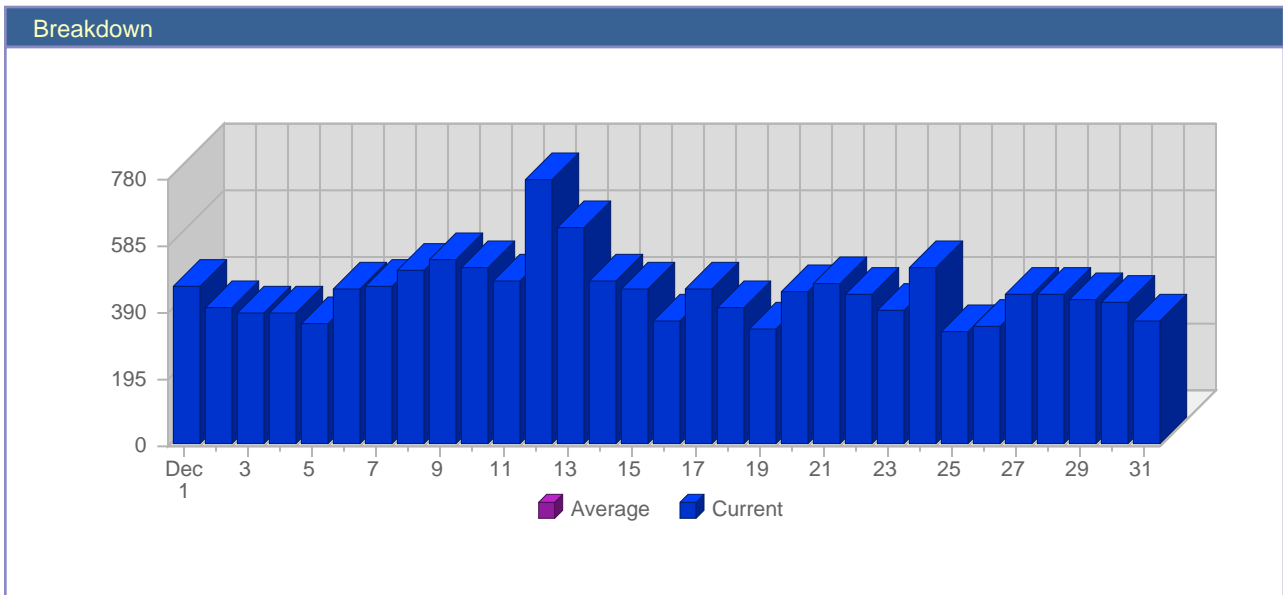

Traffic Reports Visits

Report Description	
Report Description:	Visits during the month of December 2004
Report Range:	Month of December 2004
Report Scope:	Historical Data

Date	Total Visits	Average Visits Historically	Change	Percent of Total Visits
Wed Dec 1st, 2004	465	-	+3 ▲	3.34%
Thu Dec 2nd, 2004	400	-	-76 ▼	2.87%
Fri Dec 3rd, 2004	388	-	-61 ▼	2.79%
Sat Dec 4th, 2004	386	-	-41 ▼	2.77%
Sun Dec 5th, 2004	357	-	-113 ▼	2.57%
Mon Dec 6th, 2004	455	-	+41 ▲	3.27%
Tue Dec 7th, 2004	463	-	+147 ▲	3.33%
Wed Dec 8th, 2004	512	-	+47 ▲	3.68%
Thu Dec 9th, 2004	543	-	+143 ▲	3.90%
Fri Dec 10th, 2004	522	-	+134 ▲	3.75%
Sat Dec 11th, 2004	479	-	+93 ▲	3.44%
Sun Dec 12th, 2004	778	-	+421 ▲	5.59%
Mon Dec 13th, 2004	634	-	+179 ▲	4.56%
Tue Dec 14th, 2004	480	-	+17 ▲	3.45%
Wed Dec 15th, 2004	458	-	-54 ▼	3.29%
Thu Dec 16th, 2004	362	-	-181 ▼	2.60%
Fri Dec 17th, 2004	456	-	-66 ▼	3.28%
Sat Dec 18th, 2004	398	-	-81 ▼	2.86%
Sun Dec 19th, 2004	341	-	-437 ▼	2.45%
Mon Dec 20th, 2004	451	-	-183 ▼	3.24%
Tue Dec 21st, 2004	475	-	-5 ▼	3.41%
Wed Dec 22nd, 2004	442	-	-16 ▼	3.18%
Thu Dec 23rd, 2004	392	-	+30 ▲	2.82%
Fri Dec 24th, 2004	515	-	+59 ▲	3.70%
Sat Dec 25th, 2004	334	-	-64 ▼	2.40%
Sun Dec 26th, 2004	348	-	+7 ▲	2.50%
Mon Dec 27th, 2004	437	-	-14 ▼	3.14%
Tue Dec 28th, 2004	437	-	-38 ▼	3.14%
Wed Dec 29th, 2004	428	-	-14 ▼	3.08%
Thu Dec 30th, 2004	417	-	+25 ▲	2.00%
Fri Dec 31st, 2004	363	-	-152 ▼	2.61%
	13,916	-		

Traffic Reports Page Views

Report Description

Report Description: Page Views during the month of December 2004
 Report Range: Month of December 2004
 Report Scope: Historical Data

Historic Breakdown

Breakdown