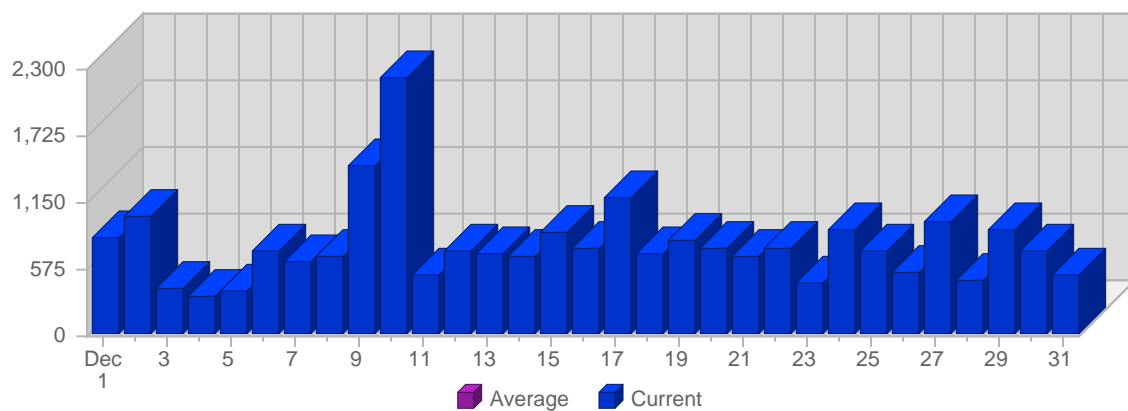

Traffic Reports Page Views

Report Description

Report Description: Page Views during the month of December 2004
 Report Range: Month of December 2004
 Report Scope: Historical Data

Historic Breakdown

Breakdown

Date	Total Page Views	Average Page Views Historically	Change	Percent of Total Page Views
Wed Dec 1st, 2004	832	-	+9 ▲	3.46%
Thu Dec 2nd, 2004	1,019	-	+223 ▲	4.24%
Fri Dec 3rd, 2004	396	-	-207 ▼	1.65%
Sat Dec 4th, 2004	340	-	-277 ▼	1.41%
Sun Dec 5th, 2004	383	-	-433 ▼	1.59%
Mon Dec 6th, 2004	732	-	-179 ▼	3.04%
Tue Dec 7th, 2004	632	-	+42 ▲	2.63%
Wed Dec 8th, 2004	676	-	-156 ▼	2.81%
Thu Dec 9th, 2004	1,469	-	+450 ▲	6.11%
Fri Dec 10th, 2004	2,210	-	+1,814 ▲	9.19%
Sat Dec 11th, 2004	519	-	+179 ▲	2.16%
Sun Dec 12th, 2004	734	-	+351 ▲	3.05%
Mon Dec 13th, 2004	696	-	-36 ▼	2.89%
Tue Dec 14th, 2004	679	-	+47 ▲	2.82%
Wed Dec 15th, 2004	894	-	+218 ▲	3.72%
Thu Dec 16th, 2004	752	-	-717 ▼	3.13%
Fri Dec 17th, 2004	1,195	-	-1,015 ▼	4.97%
Sat Dec 18th, 2004	701	-	+182 ▲	2.91%
Sun Dec 19th, 2004	812	-	+78 ▲	3.38%
Mon Dec 20th, 2004	739	-	+43 ▲	3.07%
Tue Dec 21st, 2004	676	-	-3 ▼	2.81%
Wed Dec 22nd, 2004	745	-	-149 ▼	3.10%
Thu Dec 23rd, 2004	449	-	-303 ▼	1.87%
Fri Dec 24th, 2004	902	-	-293 ▼	3.75%
Sat Dec 25th, 2004	728	-	+27 ▲	3.03%
Sun Dec 26th, 2004	536	-	-276 ▼	2.23%
Mon Dec 27th, 2004	982	-	+243 ▲	4.08%
Tue Dec 28th, 2004	480	-	-196 ▼	1.00%
Wed Dec 29th, 2004	907	-	+162 ▲	3.77%
Thu Dec 30th, 2004	720	-	+271 ▲	2.99%
Fri Dec 31st, 2004	520	-	-382 ▼	2.16%
	24,055	-		