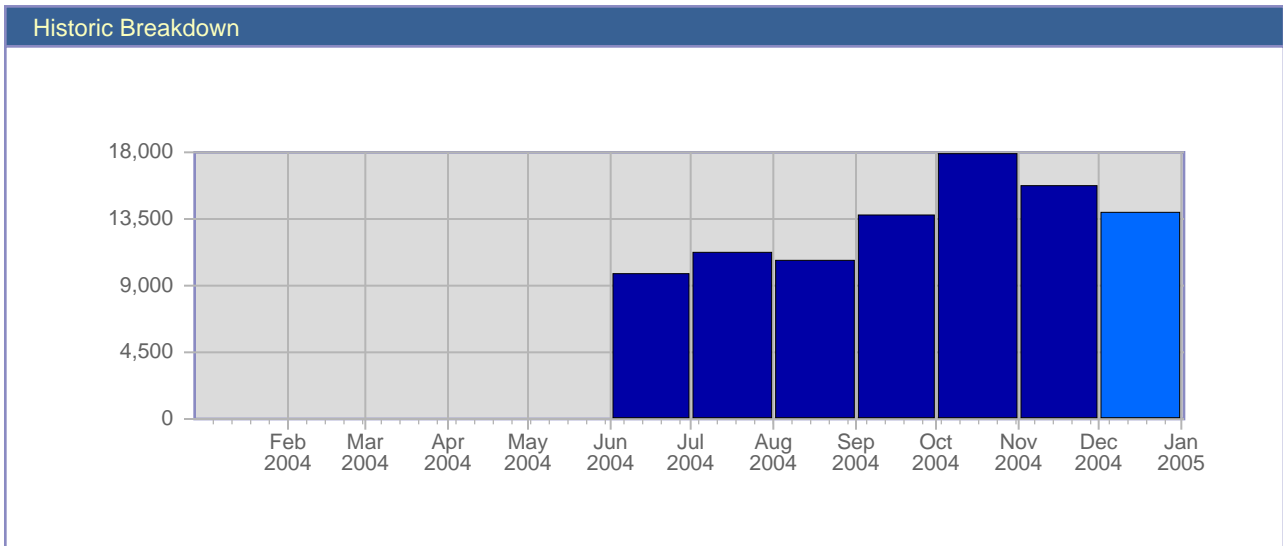

Traffic Reports Visits

Report Description	
Report Description:	Visits during the month of December 2004
Report Range:	Month of December 2004
Report Scope:	Historical Data

Date	Total Visits	Average Visits Historically	Change	Percent of Total Visits
Wed Dec 1st, 2004	465	-	+3 ▲	3.34%
Thu Dec 2nd, 2004	400	-	-76 ▼	2.87%
Fri Dec 3rd, 2004	388	-	-61 ▼	2.79%
Sat Dec 4th, 2004	386	-	-41 ▼	2.77%
Sun Dec 5th, 2004	357	-	-113 ▼	2.57%
Mon Dec 6th, 2004	455	-	+41 ▲	3.27%
Tue Dec 7th, 2004	463	-	+147 ▲	3.33%
Wed Dec 8th, 2004	512	-	+47 ▲	3.68%
Thu Dec 9th, 2004	543	-	+143 ▲	3.90%
Fri Dec 10th, 2004	522	-	+134 ▲	3.75%
Sat Dec 11th, 2004	479	-	+93 ▲	3.44%
Sun Dec 12th, 2004	778	-	+421 ▲	5.59%
Mon Dec 13th, 2004	634	-	+179 ▲	4.56%
Tue Dec 14th, 2004	480	-	+17 ▲	3.45%
Wed Dec 15th, 2004	458	-	-54 ▼	3.29%
Thu Dec 16th, 2004	362	-	-181 ▼	2.60%
Fri Dec 17th, 2004	456	-	-66 ▼	3.28%
Sat Dec 18th, 2004	398	-	-81 ▼	2.86%
Sun Dec 19th, 2004	341	-	-437 ▼	2.45%
Mon Dec 20th, 2004	451	-	-183 ▼	3.24%
Tue Dec 21st, 2004	475	-	-5 ▼	3.41%
Wed Dec 22nd, 2004	442	-	-16 ▼	3.18%
Thu Dec 23rd, 2004	392	-	+30 ▲	2.82%
Fri Dec 24th, 2004	515	-	+59 ▲	3.70%
Sat Dec 25th, 2004	334	-	-64 ▼	2.40%
Sun Dec 26th, 2004	348	-	+7 ▲	2.50%
Mon Dec 27th, 2004	437	-	-14 ▼	3.14%
Tue Dec 28th, 2004	437	-	-38 ▼	3.14%
Wed Dec 29th, 2004	428	-	-14 ▼	3.08%
Thu Dec 30th, 2004	417	-	+25 ▲	2.00%
Fri Dec 31st, 2004	363	-	-152 ▼	2.61%
	13,916	-		

Traffic Reports Page Views

Report Description

Report Description: Page Views during the month of December 2004
 Report Range: Month of December 2004
 Report Scope: Historical Data

Historic Breakdown

Breakdown