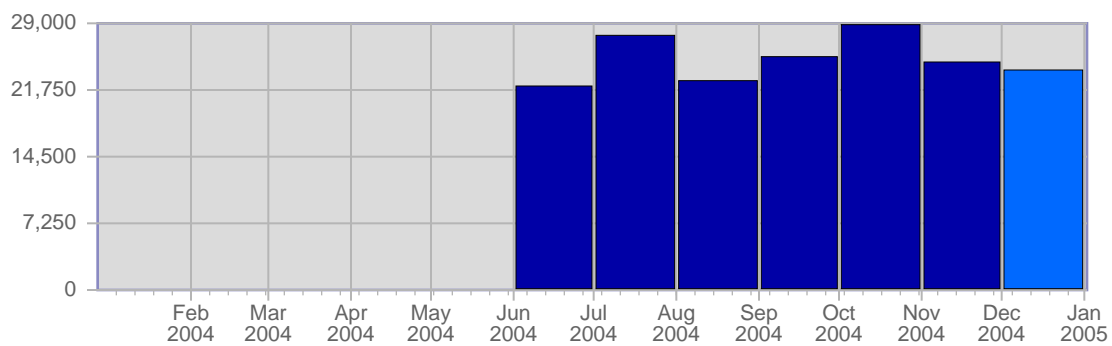

Traffic Reports Visits

Report Description	
Report Description:	Visits during the month of December 2004
Report Range:	Month of December 2004
Report Scope:	Historical Data

Date	Total Visits	Average Visits Historically	Change	Percent of Total Visits
Wed Dec 1st, 2004	465	-	+3 ▲	3.34%
Thu Dec 2nd, 2004	400	-	-76 ▼	2.87%
Fri Dec 3rd, 2004	388	-	-61 ▼	2.79%
Sat Dec 4th, 2004	386	-	-41 ▼	2.77%
Sun Dec 5th, 2004	357	-	-113 ▼	2.57%
Mon Dec 6th, 2004	455	-	+41 ▲	3.27%
Tue Dec 7th, 2004	463	-	+147 ▲	3.33%
Wed Dec 8th, 2004	512	-	+47 ▲	3.68%
Thu Dec 9th, 2004	543	-	+143 ▲	3.90%
Fri Dec 10th, 2004	522	-	+134 ▲	3.75%
Sat Dec 11th, 2004	479	-	+93 ▲	3.44%
Sun Dec 12th, 2004	778	-	+421 ▲	5.59%
Mon Dec 13th, 2004	634	-	+179 ▲	4.56%
Tue Dec 14th, 2004	480	-	+17 ▲	3.45%
Wed Dec 15th, 2004	458	-	-54 ▼	3.29%
Thu Dec 16th, 2004	362	-	-181 ▼	2.60%
Fri Dec 17th, 2004	456	-	-66 ▼	3.28%
Sat Dec 18th, 2004	398	-	-81 ▼	2.86%
Sun Dec 19th, 2004	341	-	-437 ▼	2.45%
Mon Dec 20th, 2004	451	-	-183 ▼	3.24%
Tue Dec 21st, 2004	475	-	-5 ▼	3.41%
Wed Dec 22nd, 2004	442	-	-16 ▼	3.18%
Thu Dec 23rd, 2004	392	-	+30 ▲	2.82%
Fri Dec 24th, 2004	515	-	+59 ▲	3.70%
Sat Dec 25th, 2004	334	-	-64 ▼	2.40%
Sun Dec 26th, 2004	348	-	+7 ▲	2.50%
Mon Dec 27th, 2004	437	-	-14 ▼	3.14%
Tue Dec 28th, 2004	437	-	-38 ▼	3.14%
Wed Dec 29th, 2004	428	-	-14 ▼	3.08%
Thu Dec 30th, 2004	417	-	+25 ▲	2.00%
Fri Dec 31st, 2004	363	-	-152 ▼	2.61%
	13,916	-		

Traffic Reports Page Views

Report Description

Report Description: Page Views during the month of December 2004
 Report Range: Month of December 2004
 Report Scope: Historical Data

Historic Breakdown

Breakdown